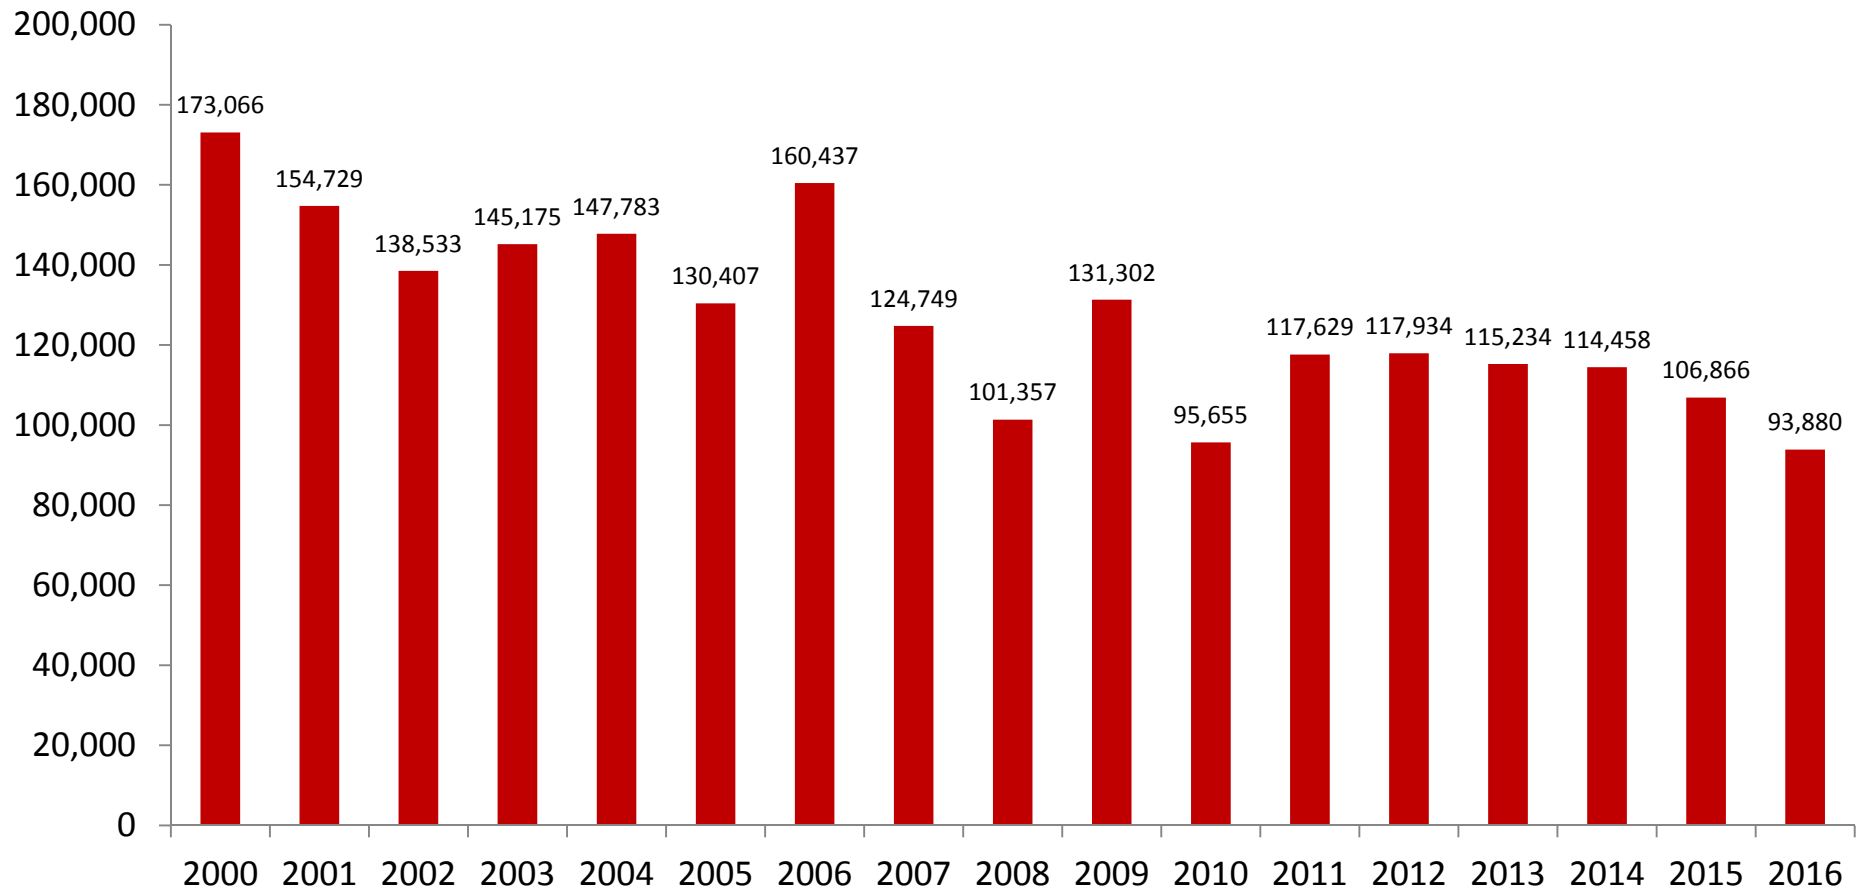

January-December average for the 2000-2015 period = 10,345,088 pounds

2016 Landings on the West Coast of Florida Are 25.1% Below Historical Averages

West Coast of Florida Landings, January-December 2000-2016 (thousands of pounds, HLSO-weight)

January-December average for the 2000-2015 period = 7,238,969 pounds

2016 Landings in Mississippi Are 39.2% Below Historical Averages

Mississippi Landings, January-December 2000-2016 (thousands of pounds, HLSO-weight)

January-December average for the 2000-2015 period = 6,979,444 pounds

2016 Landings in the Gulf Are 27.6% Below Historical Averages

Gulf Landings, January-December 2000-2016 (thousands of pounds, HLSO-weight)

December Ex-Vessel Prices 1999-2016 (U15)

December Ex-Vessel Prices 1999-2016 (26-30)

December Ex-Vessel Prices 1999-2016 (41-50)