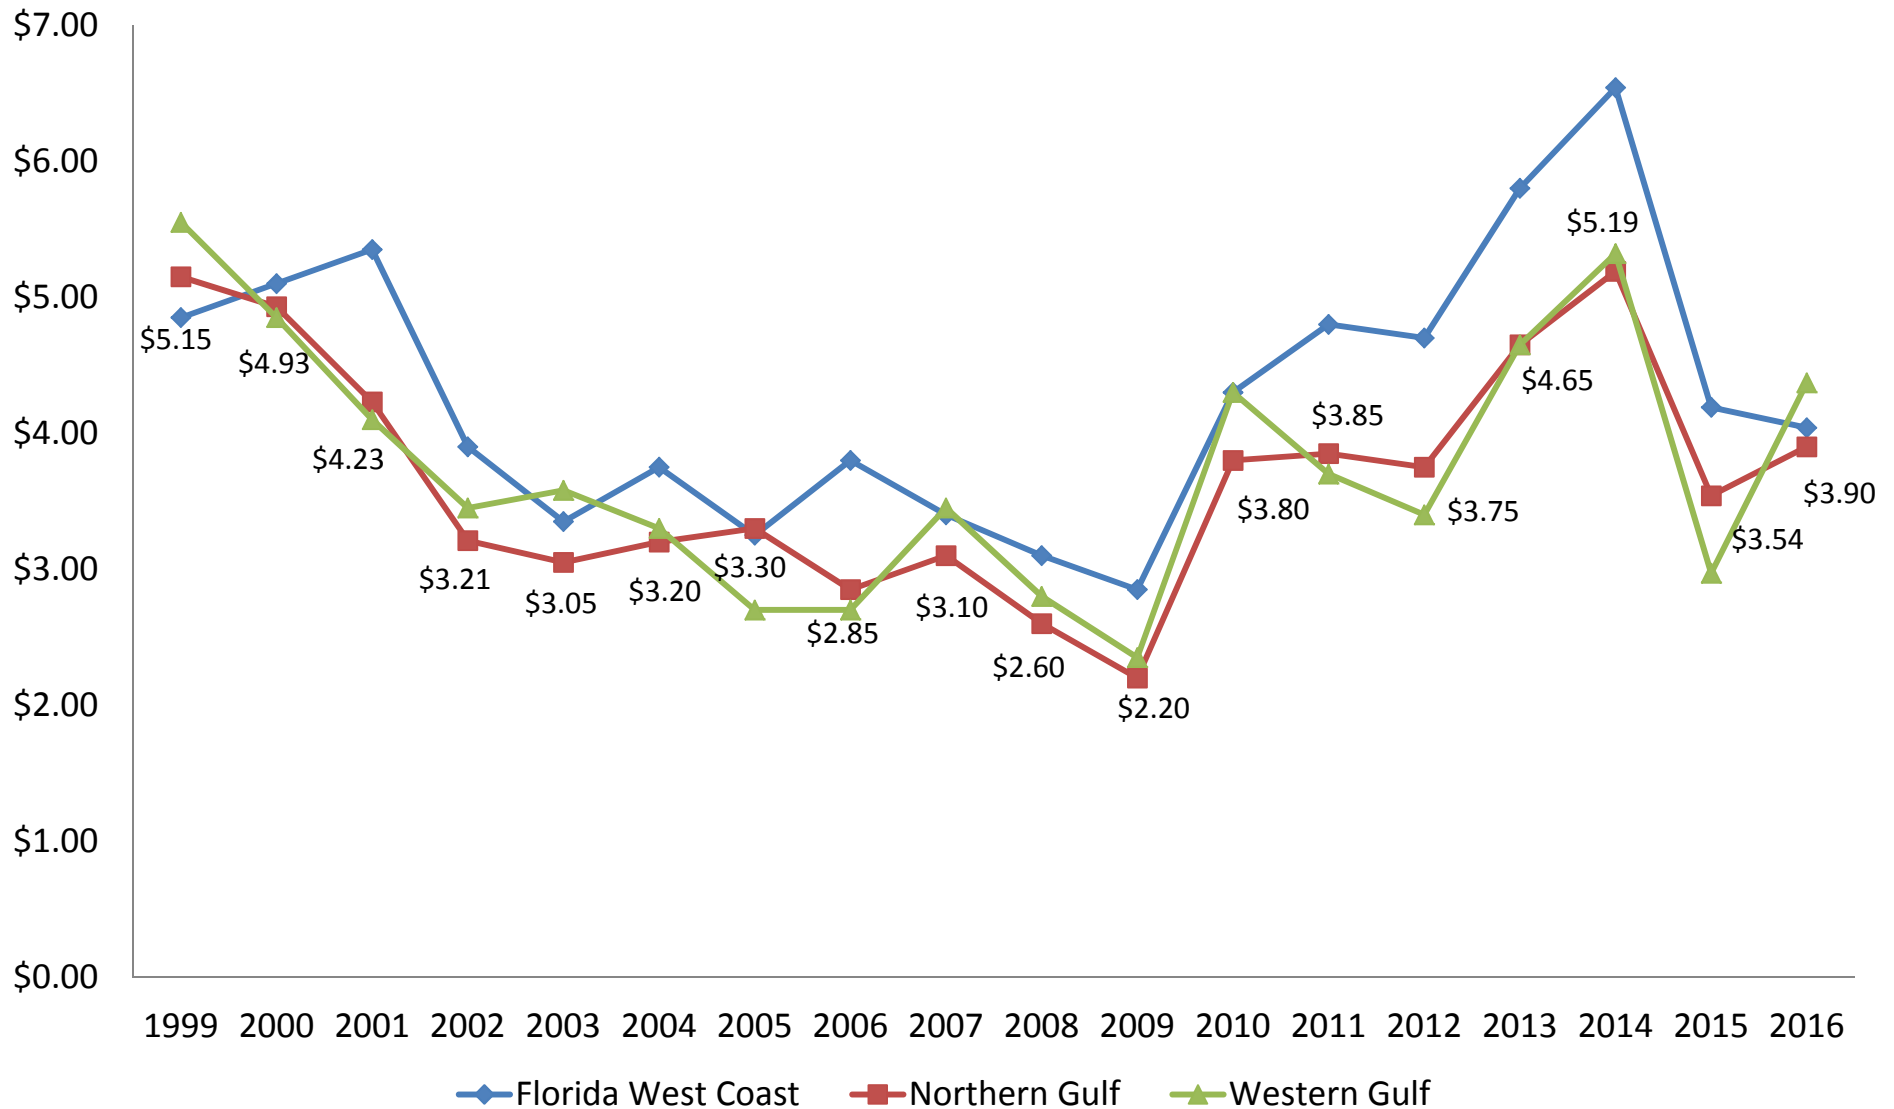

December Landings in Texas Were 34.8% Below Historical Averages

Texas Landings, December 2000-2016 (thousands of pounds, HLSO-weight)

December average for the 2000-2015 period = 2,979,338 pounds

December Landings in Alabama Were 25.8% Above Historical Averages

January-December average for the 2000-2015 period = 6,979,444 pounds

2016 Landings in the Gulf Are 27.6% Below Historical Averages

Gulf Landings, January-December 2000-2016 (thousands of pounds, HLSO-weight)

January-December average for the 2000-2015 period = 129,707,080 pounds

Gulf Landings Reported in Fisheries of the United States Do Not Reconcile with Monthly Figures

Gulf Landings In Monthly Updates Compared to Fisheries of the United States (thousands of pounds, HLSO-weight (converted with 0.629))

December Ex-Vessel Prices 1999-2016 (U15)

December Ex-Vessel Prices 1999-2016 (26-30)

December Ex-Vessel Prices 1999-2016 (41-50)