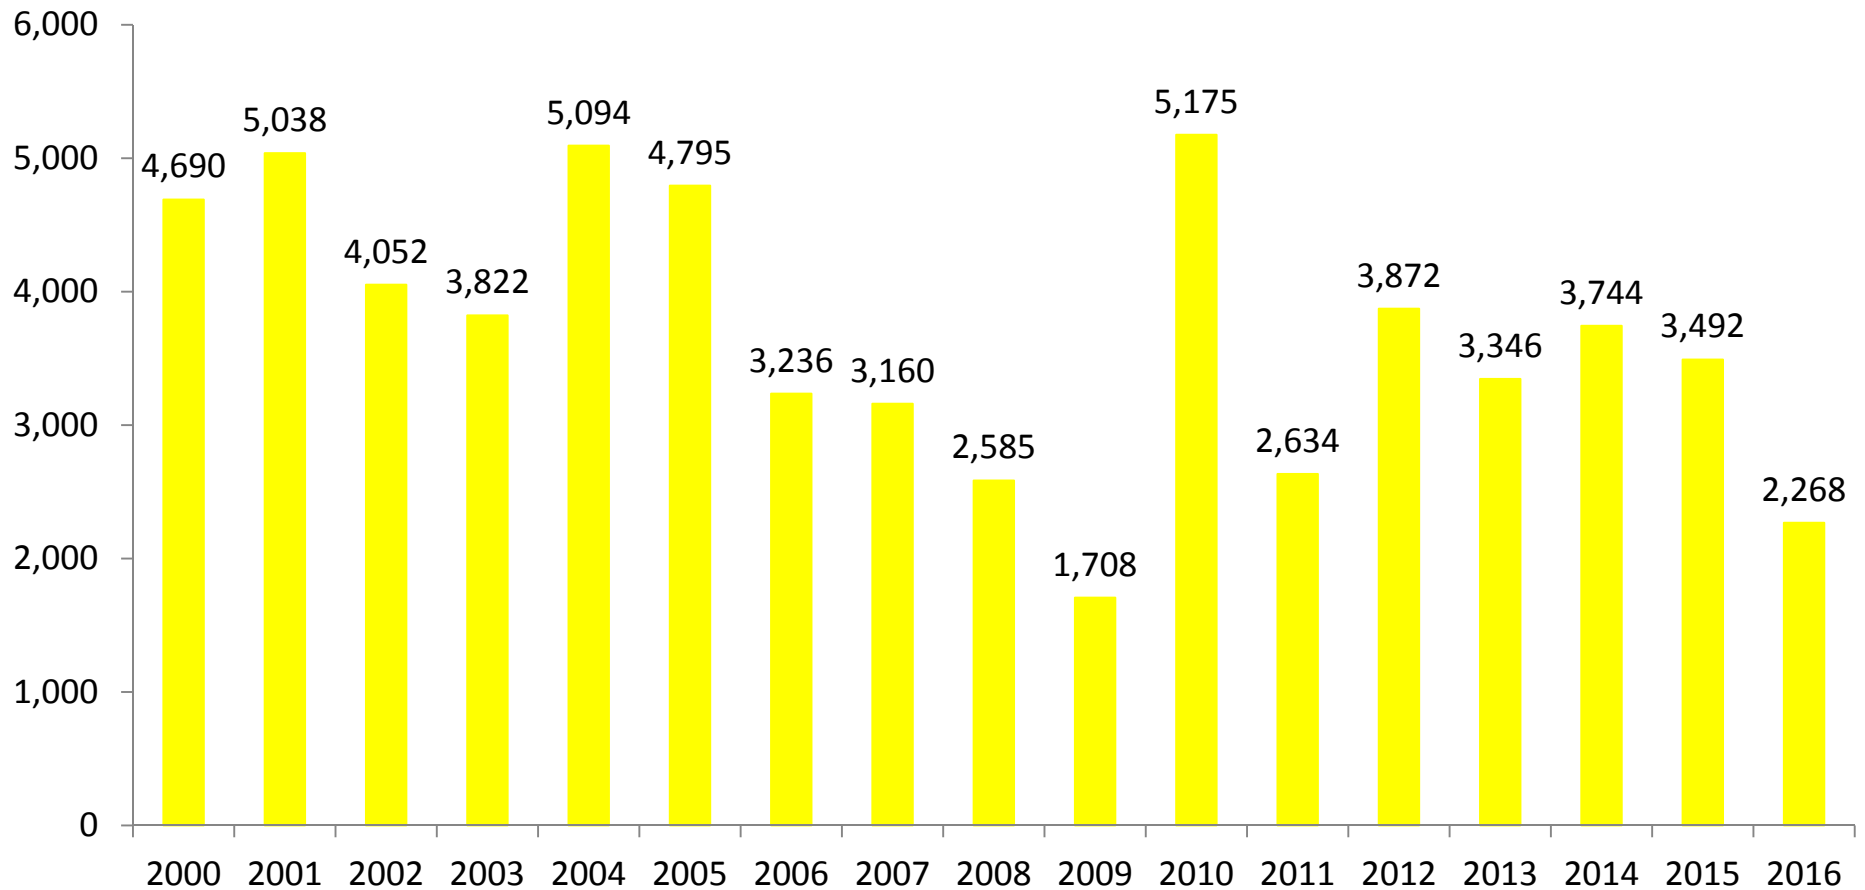

December Landings in Louisiana Were 40.0% Below Historical Averages

Louisiana Landings, December 2000-2016 (thousands of pounds, HLSO-weight)

December average for the 2000-2015 period = 3,777,619 pounds

December Landings in Texas Were 34.8% Below Historical Averages

Texas Landings, December 2000-2016 (thousands of pounds, HLSO-weight)

December average for the 2000-2015 period = 2,979,338 pounds

December Landings in Alabama Were 25.8% Above Historical Averages

Alabama Landings, December 2000-2016 (thousands of pounds, HLSO-weight)

December average for the 2000-2015 period = 838,081 pounds

December Landings on the West Coast of Florida Were 43.7% Below Historical Averages

December Ex-Vessel Prices 1999-2016 (U15)

December Ex-Vessel Prices 1999-2016 (26-30)

December Ex-Vessel Prices 1999-2016 (41-50)