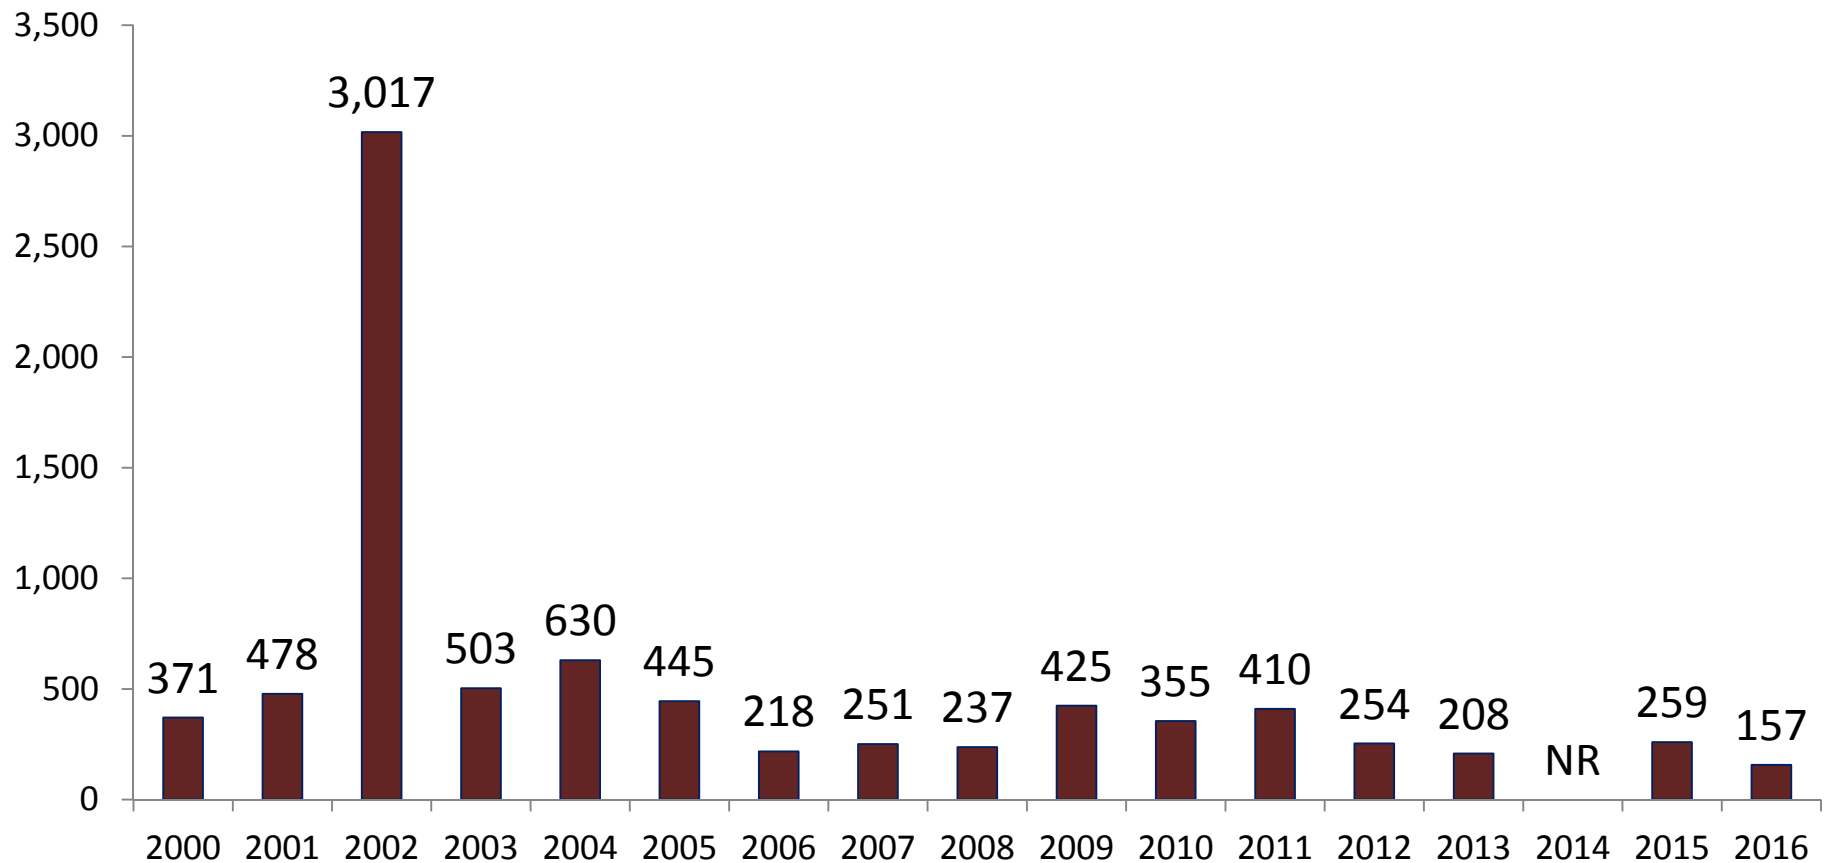

December Landings in Texas Were 34.8% Below Historical Averages

Texas Landings, December 2000-2016 (thousands of pounds, HLSO-weight)

December average for the 2000-2015 period = 2,979,338 pounds

December Landings in Alabama Were 25.8% Above Historical Averages

Alabama Landings, December 2000-2016 (thousands of pounds, HLSO-weight)

December average for the 2000-2015 period = 838,081 pounds

December Landings on the West Coast of Florida Were 43.7% Below Historical Averages

West Coast of Florida Landings, December 2000-2016 (thousands of pounds, HLSO-weight)

December average for the 2000-2015 period = 755,425 pounds

December Landings in Mississippi Were 70.8% Below Historical Averages

Mississippi Landings, December 2000-2016 (thousands of pounds, HLSO-weight)

December average for the 2000-2015 period = 537,373 pounds

December Landings in the Gulf Were 34.0% Below Historical Averages

Gulf Landings, December 2000-2016 (thousands of pounds, HLSO-weight)