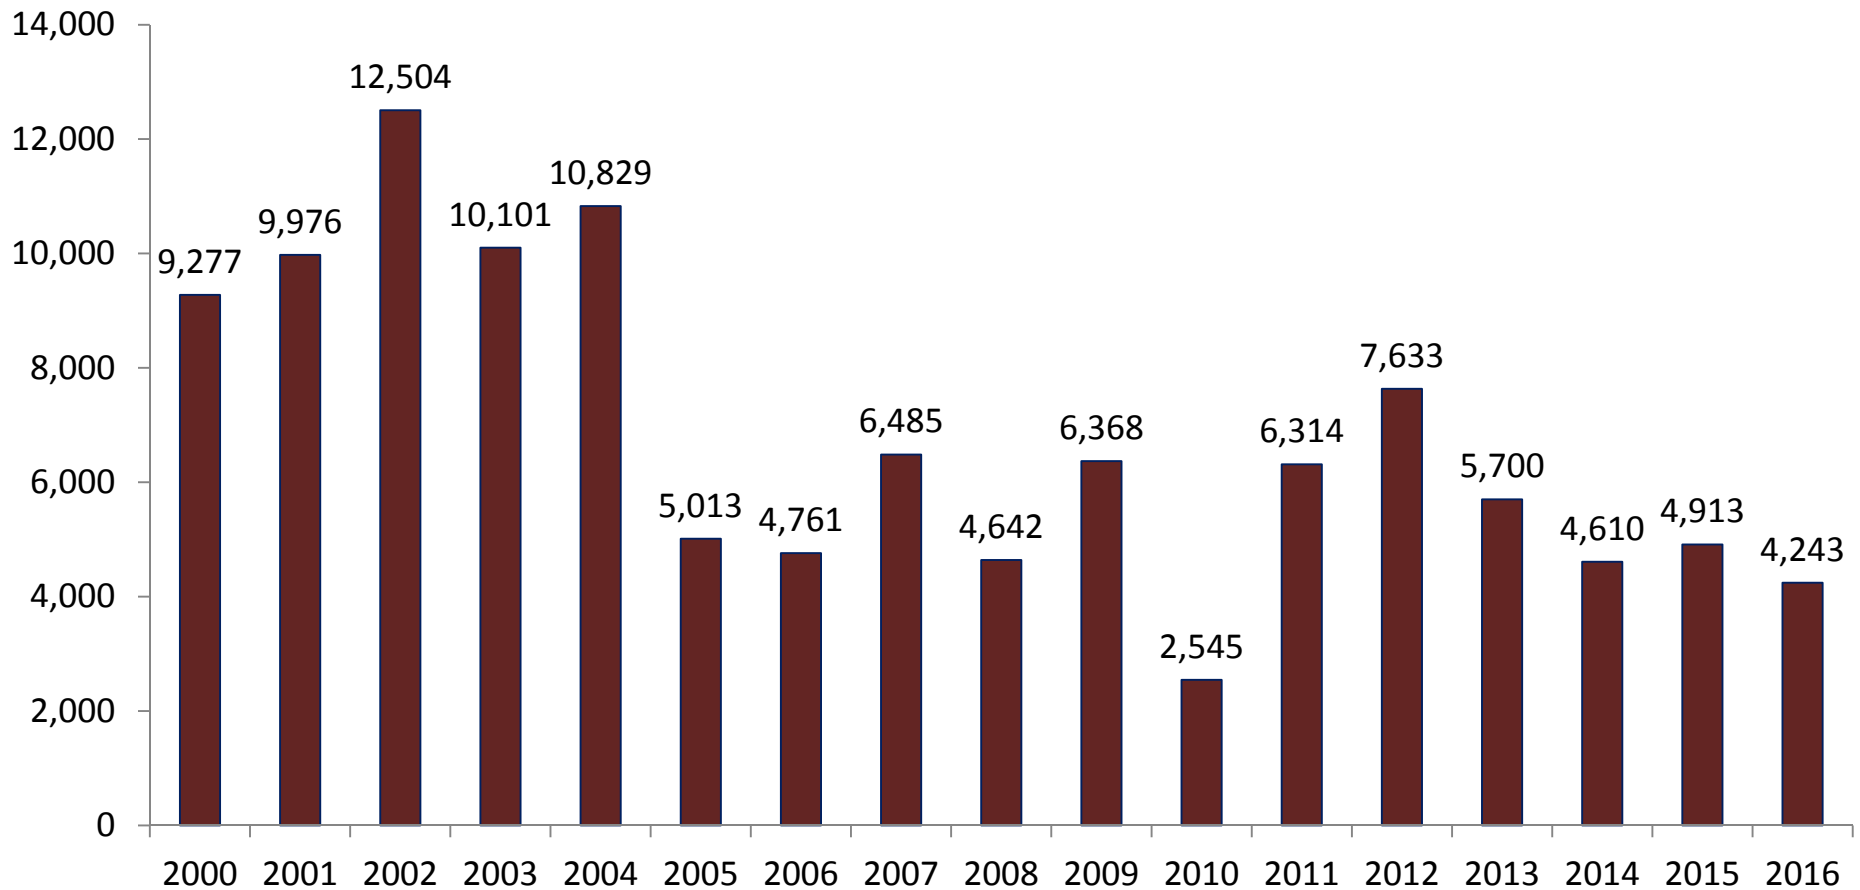

January-December average for the 2000-2015 period = 41,745,788 pounds

2016 Landings in Alabama Are 13.2% Above Historical Averages

Alabama Landings, January-December 2000-2016 (thousands of pounds, HLSO-weight)

January-December average for the 2000-2015 period = 10,345,088 pounds

2016 Landings on the West Coast of Florida Are 25.1% Below Historical Averages

West Coast of Florida Landings, January-December 2000-2016 (thousands of pounds, HLSO-weight)

January-December average for the 2000-2015 period = 7,238,969 pounds

2016 Landings in Mississippi Are 39.2% Below Historical Averages

Mississippi Landings, January-December 2000-2016 (thousands of pounds, HLSO-weight)