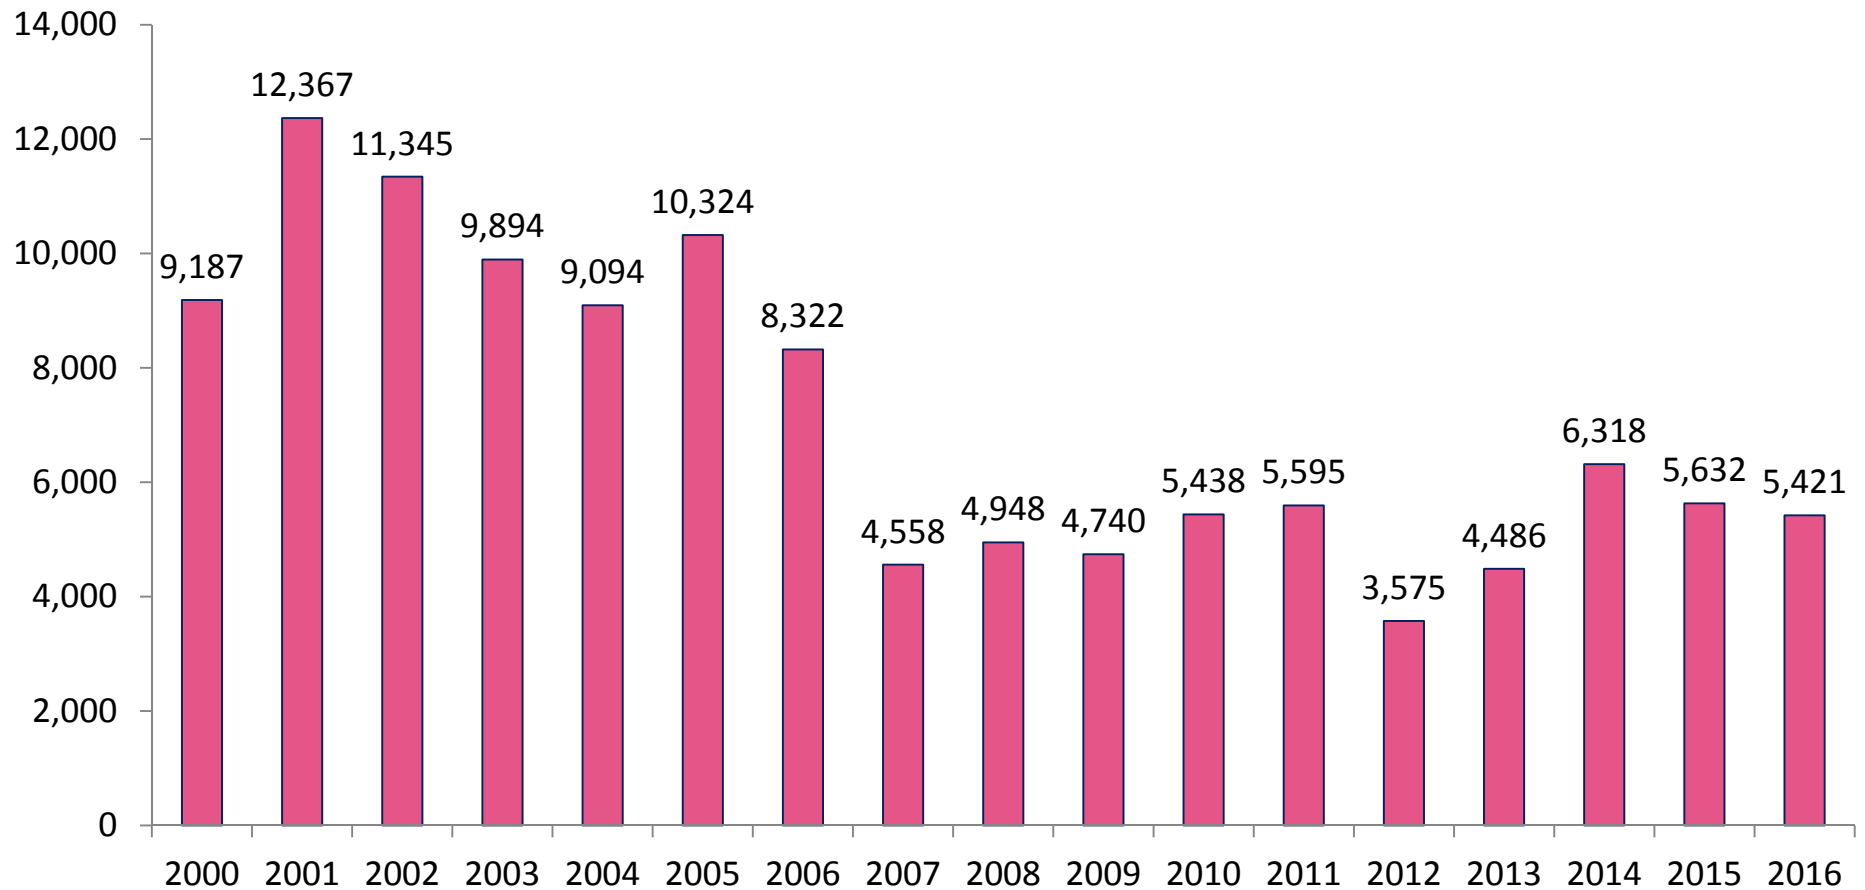

January-December average for the 2000-2015 period = 63,397,713 pounds

2016 Landings in Texas Are 29.3% Below Historical Averages

Texas Landings, January-December 2000-2016 (thousands of pounds, HLSO-weight)

January-December average for the 2000-2015 period = 41,745,788 pounds

2016 Landings in Alabama Are 13.2% Above Historical Averages

Alabama Landings, January-December 2000-2016 (thousands of pounds, HLSO-weight)

January-December average for the 2000-2015 period = 10,345,088 pounds

2016 Landings on the West Coast of Florida Are 25.1% Below Historical Averages

West Coast of Florida Landings, January-December 2000-2016 (thousands of pounds, HLSO-weight)