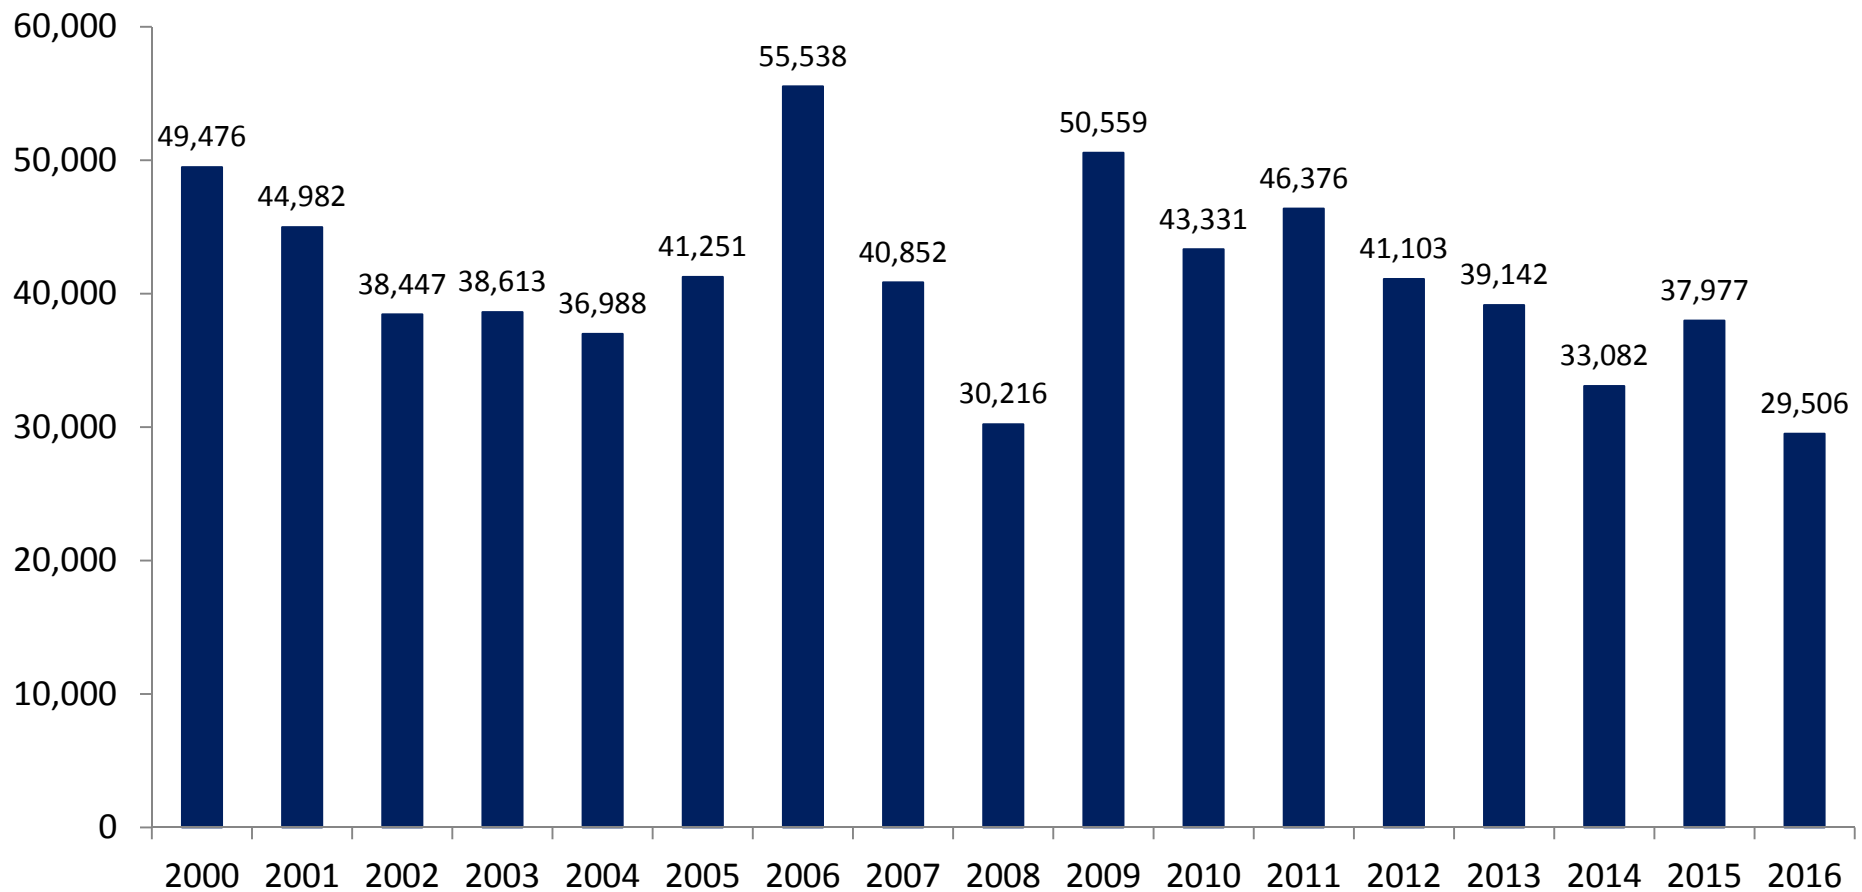

Mississippi Landings, December 2000-2016 (thousands of pounds, HLSO-weight)

December average for the 2000-2015 period = 537,373 pounds

December Landings in the Gulf Were 34.0% Below Historical Averages

Gulf Landings, December 2000-2016 (thousands of pounds, HLSO-weight)

December average for the 2000-2015 period = 8,879,587 pounds

2016 Landings in Louisiana Are 32.2% Below Historical Averages

Louisiana Landings, January-December 2000-2016 (thousands of pounds, HLSO-weight)

January-December average for the 2000-2015 period = 63,397,713 pounds

2016 Landings in Texas Are 29.3% Below Historical Averages

Texas Landings, January-December 2000-2016 (thousands of pounds, HLSO-weight)