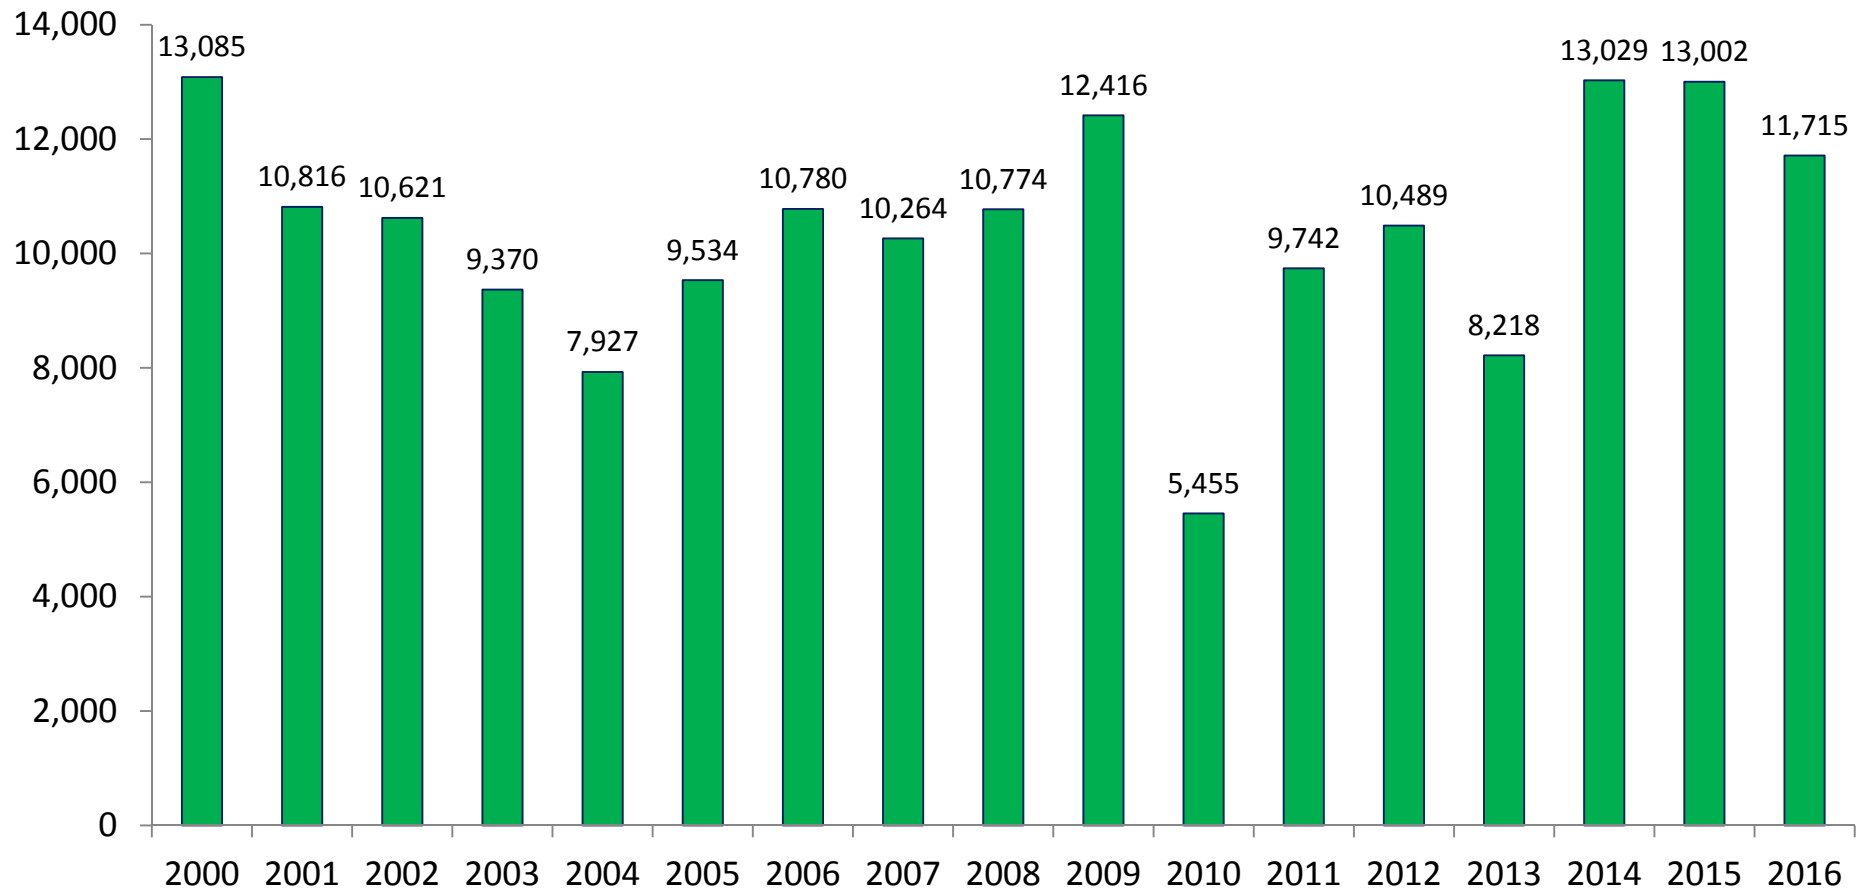

Mississippi Landings, December 2000-2016 (thousands of pounds, HLSO-weight)

December average for the 2000-2015 period = 537,373 pounds

December Landings in the Gulf Were 34.0% Below Historical Averages

Gulf Landings, December 2000-2016 (thousands of pounds, HLSO-weight)

December average for the 2000-2015 period = 8,879,587 pounds

2016 Landings in Louisiana Are 32.2% Below Historical Averages

Louisiana Landings, January-December 2000-2016 (thousands of pounds, HLSO-weight)

January-December average for the 2000-2015 period = 63,397,713 pounds

2016 Landings in Texas Are 29.3% Below Historical Averages

Texas Landings, January-December 2000-2016 (thousands of pounds, HLSO-weight)

January-December average for the 2000-2015 period = 41,745,788 pounds

2016 Landings in Alabama Are 13.2% Above Historical Averages

Alabama Landings, January-December 2000-2016 (thousands of pounds, HLSO-weight)