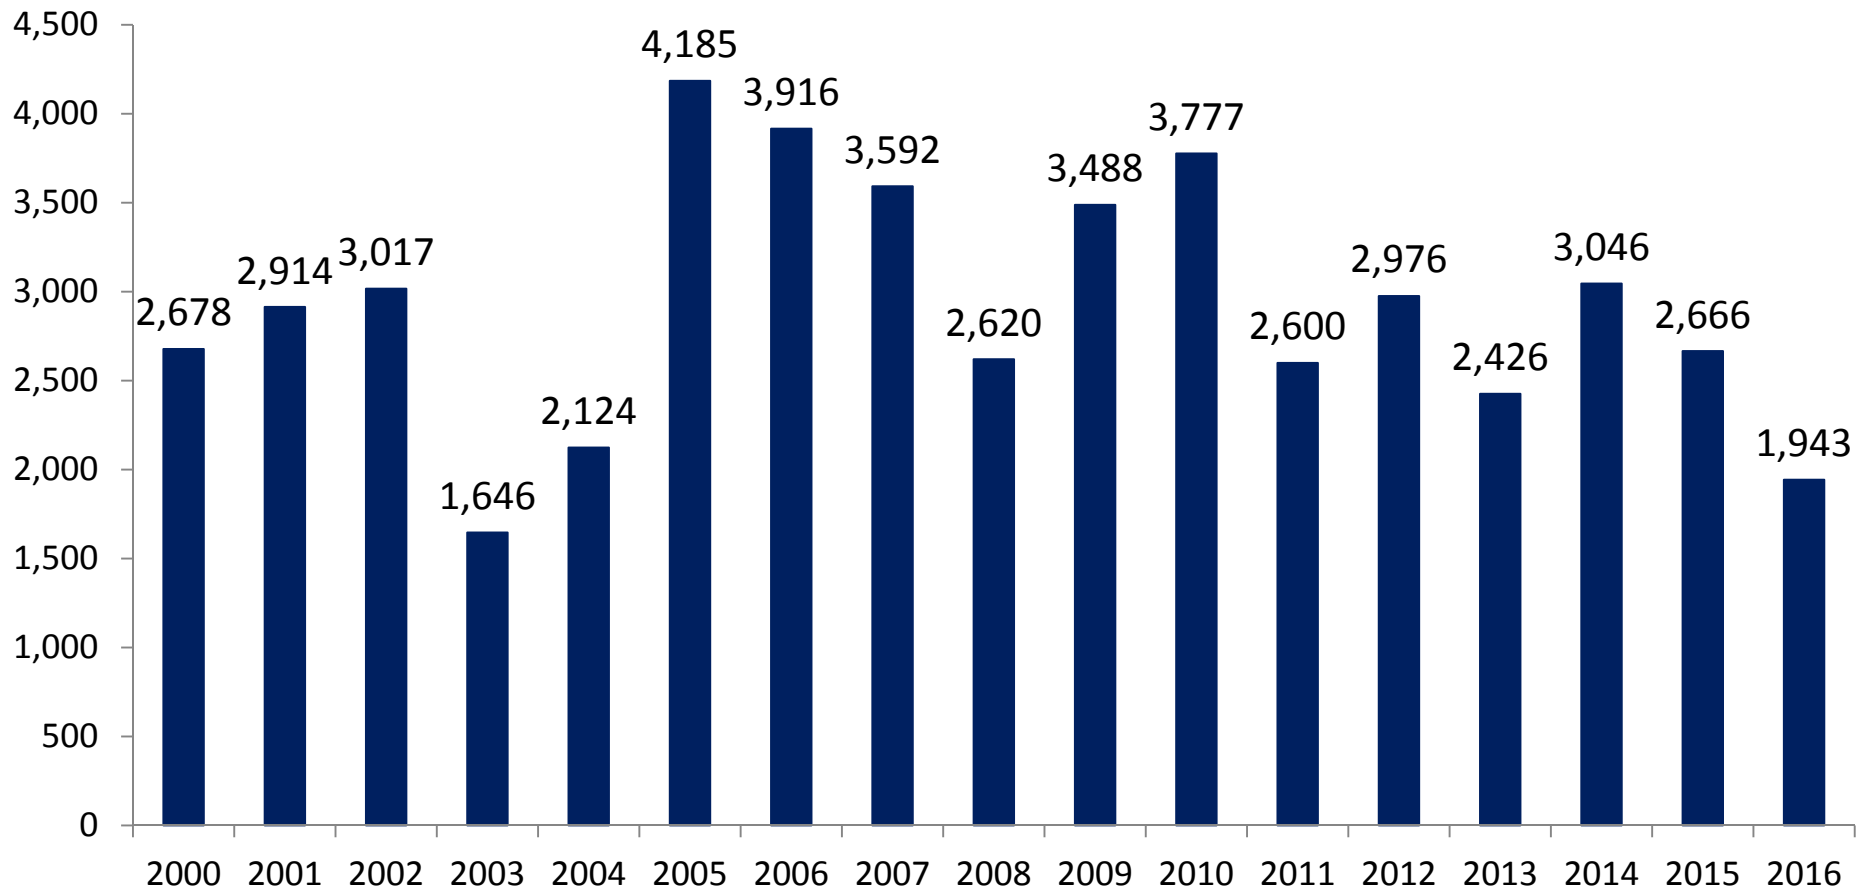

December Landings in Louisiana Were 40.0% Below Historical Averages

Louisiana Landings, December 2000-2016 (thousands of pounds, HLSO-weight)

December average for the 2000-2015 period = 3,777,619 pounds

December Landings in Texas Were 34.8% Below Historical Averages

Texas Landings, December 2000-2016 (thousands of pounds, HLSO-weight)

December average for the 2000-2015 period = 2,979,338 pounds

December Landings in Alabama Were 25.8% Above Historical Averages

Alabama Landings, December 2000-2016 (thousands of pounds, HLSO-weight)

December average for the 2000-2015 period = 838,081 pounds

December Landings on the West Coast of Florida Were 43.7% Below Historical Averages

West Coast of Florida Landings, December 2000-2016 (thousands of pounds, HLSO-weight)

December average for the 2000-2015 period = 755,425 pounds

December Landings in Mississippi Were 70.8% Below Historical Averages