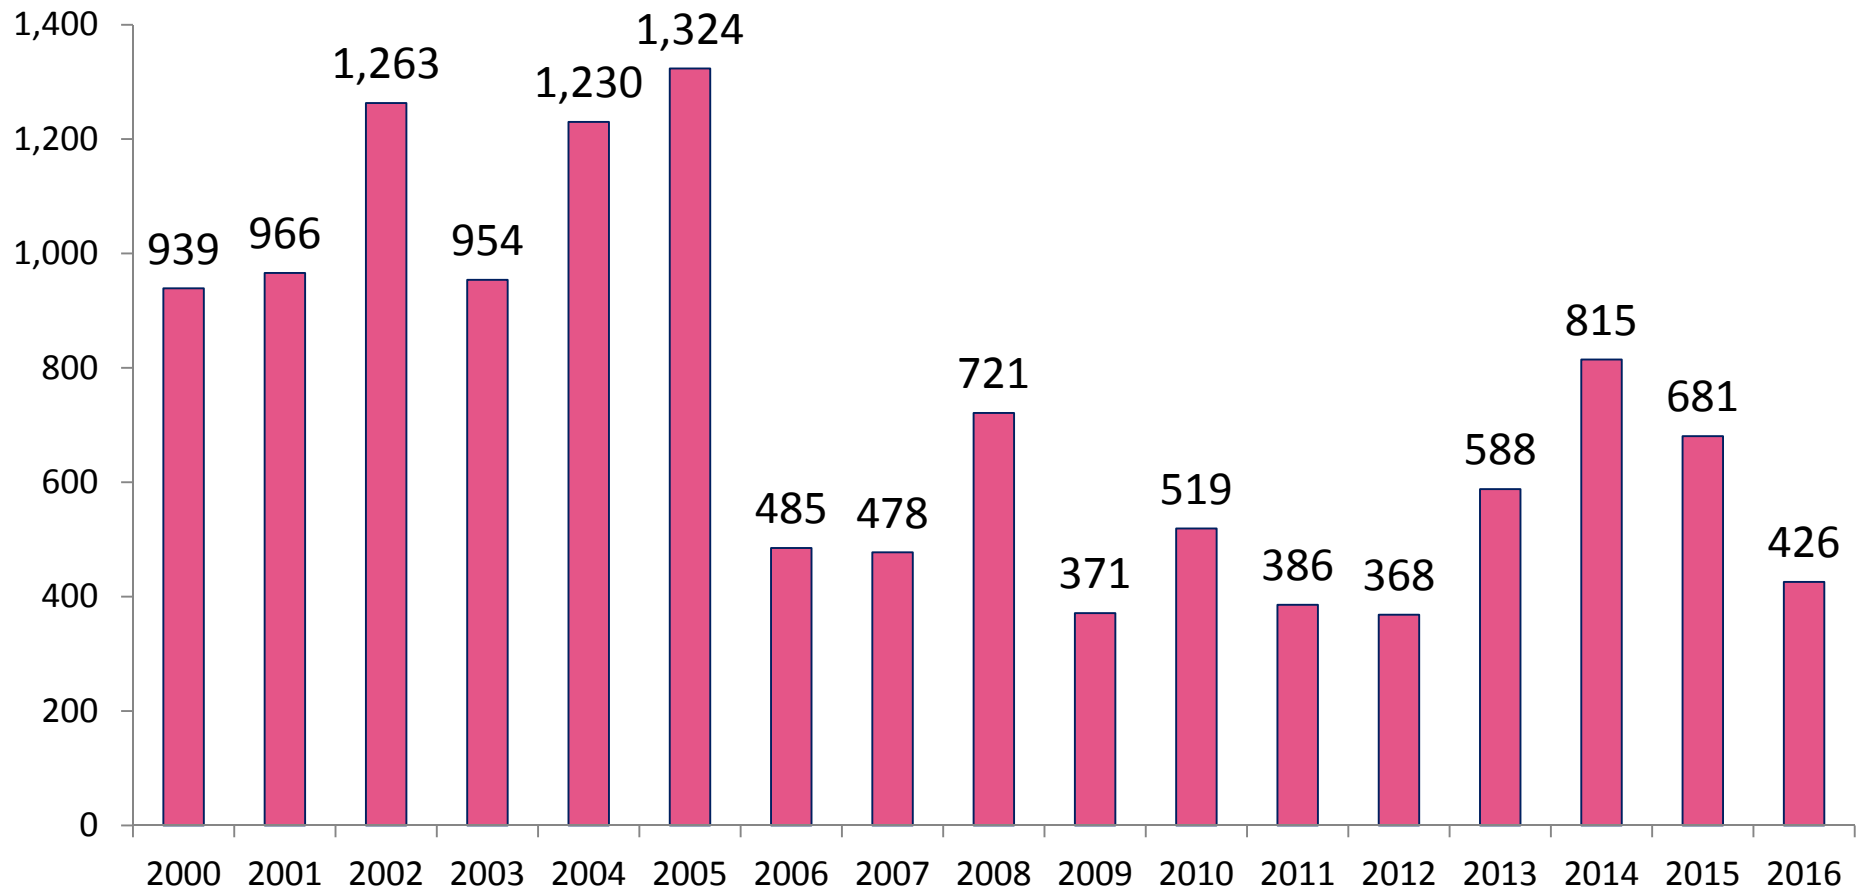

December Landings in Louisiana Were 40.0% Below Historical Averages

Louisiana Landings, December 2000-2016 (thousands of pounds, HLSO-weight)

December average for the 2000-2015 period = 3,777,619 pounds

December Landings in Texas Were 34.8% Below Historical Averages

Texas Landings, December 2000-2016 (thousands of pounds, HLSO-weight)

December average for the 2000-2015 period = 2,979,338 pounds

December Landings in Alabama Were 25.8% Above Historical Averages

Alabama Landings, December 2000-2016 (thousands of pounds, HLSO-weight)

December average for the 2000-2015 period = 838,081 pounds

December Landings on the West Coast of Florida Were 43.7% Below Historical Averages

West Coast of Florida Landings, December 2000-2016 (thousands of pounds, HLSO-weight)

December average for the 2000-2015 period = 755,425 pounds

December Landings in Mississippi Were 70.8% Below Historical Averages