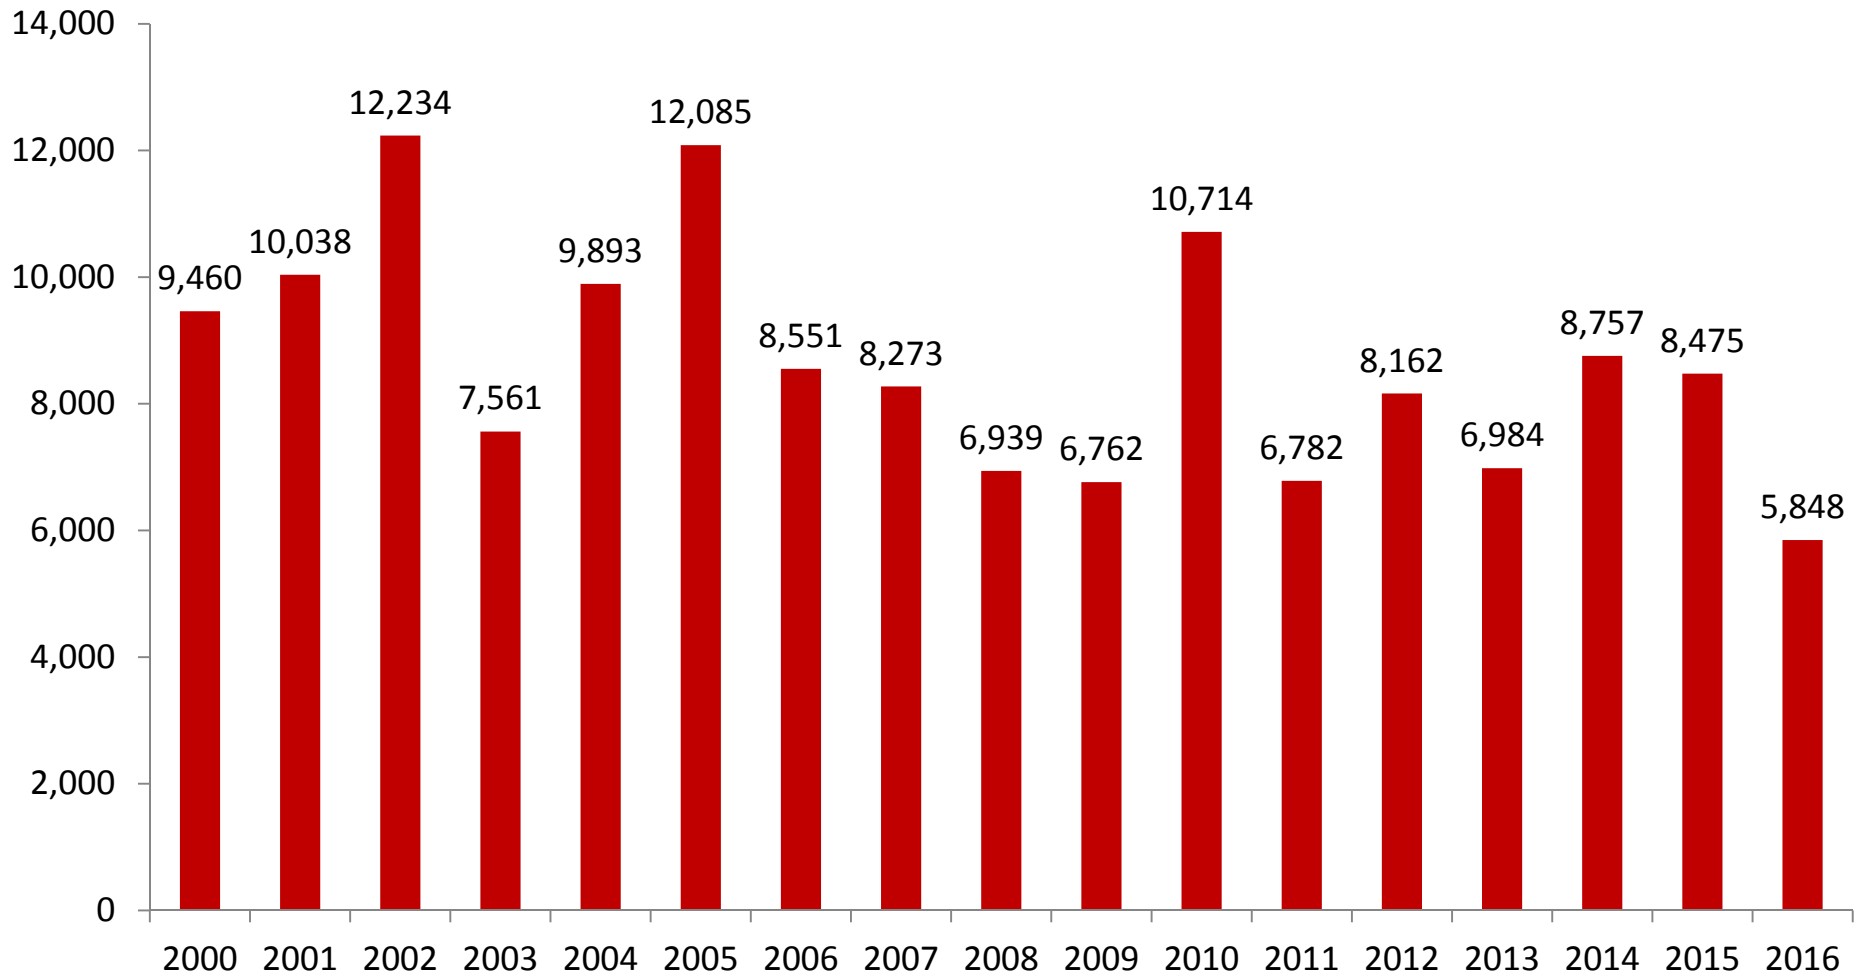

December Landings in Texas Were 34.8% Below Historical Averages

Texas Landings, December 2000-2016 (thousands of pounds, HLSO-weight)

December average for the 2000-2015 period = 2,979,338 pounds

December Landings in Alabama Were 25.8% Above Historical Averages

West Coast of Florida Landings, December 2000-2016 (thousands of pounds, HLSO-weight)

December average for the 2000-2015 period = 755,425 pounds

December Landings in Mississippi Were 70.8% Below Historical Averages

Mississippi Landings, December 2000-2016 (thousands of pounds, HLSO-weight)

December average for the 2000-2015 period = 537,373 pounds

December Landings in the Gulf Were 34.0% Below Historical Averages

Gulf Landings, December 2000-2016 (thousands of pounds, HLSO-weight)

December average for the 2000-2015 period = 8,879,587 pounds

2016 Landings in Louisiana Are 32.2% Below Historical Averages

Louisiana Landings, January-December 2000-2016 (thousands of pounds, HLSO-weight)