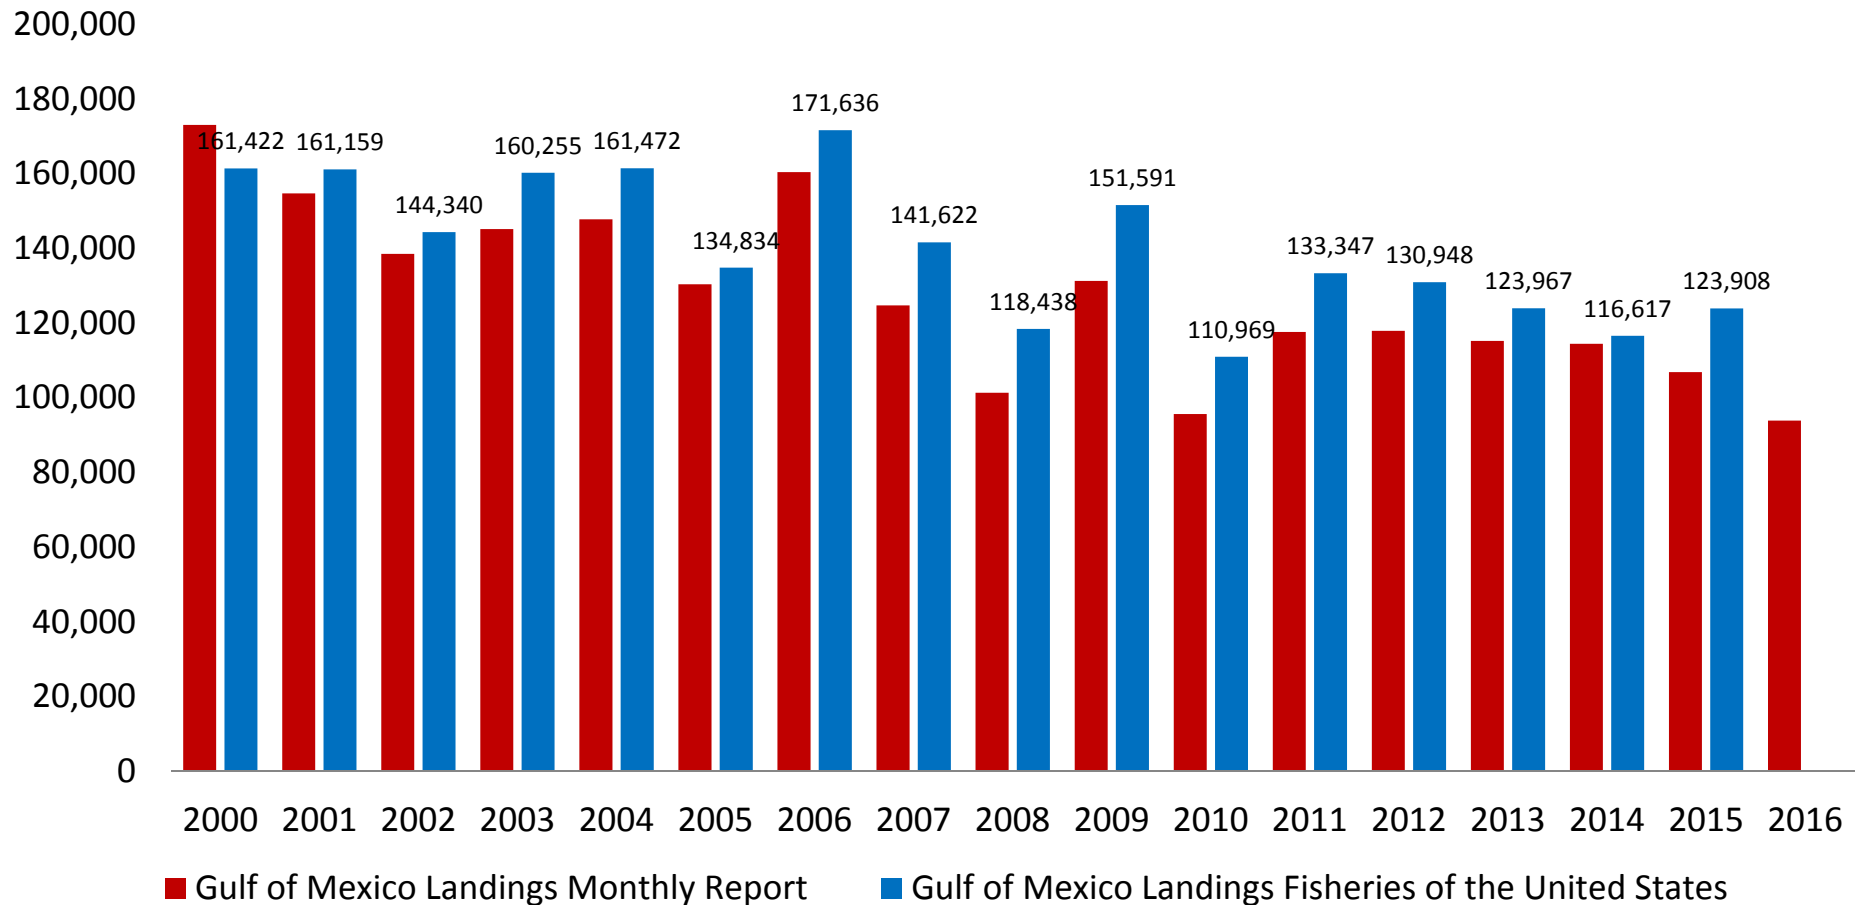

January-December average for the 2000-2015 period = 10,345,088 pounds

2016 Landings on the West Coast of Florida Are 25.1% Below Historical Averages

West Coast of Florida Landings, January-December 2000-2016 (thousands of pounds, HLSO-weight)

January-December average for the 2000-2015 period = 7,238,969 pounds

2016 Landings in Mississippi Are 39.2% Below Historical Averages

Mississippi Landings, January-December 2000-2016 (thousands of pounds, HLSO-weight)

January-December average for the 2000-2015 period = 6,979,444 pounds

2016 Landings in the Gulf Are 27.6% Below Historical Averages

Gulf Landings, January-December 2000-2016 (thousands of pounds, HLSO-weight)

January-December average for the 2000-2015 period = 129,707,080 pounds

Gulf Landings Reported in Fisheries of the United States Do Not Reconcile with Monthly Figures

Gulf Landings In Monthly Updates Compared to Fisheries of the United States (thousands of pounds, HLSO-weight (converted with 0.629))