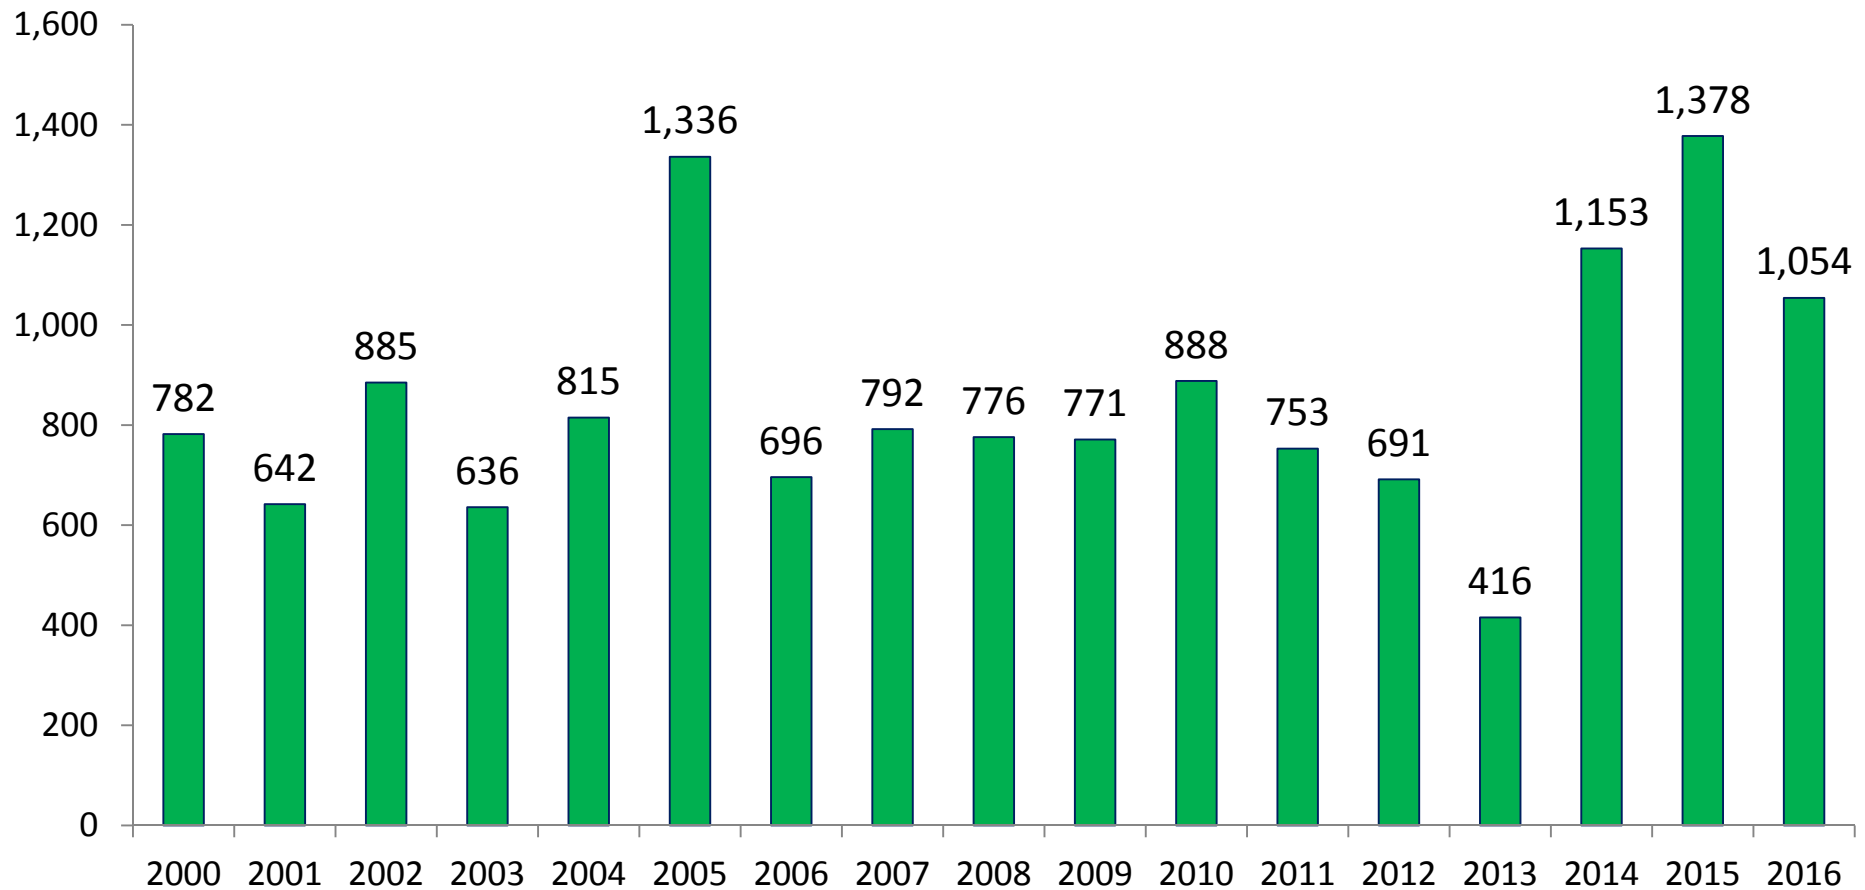

December Landings in Louisiana Were 40.0% Below Historical Averages

Louisiana Landings, December 2000-2016 (thousands of pounds, HLSO-weight)

December average for the 2000-2015 period = 3,777,619 pounds

December Landings in Texas Were 34.8% Below Historical Averages

Texas Landings, December 2000-2016 (thousands of pounds, HLSO-weight)

December average for the 2000-2015 period = 2,979,338 pounds

December Landings in Alabama Were 25.8% Above Historical Averages

Alabama Landings, December 2000-2016 (thousands of pounds, HLSO-weight)

December average for the 2000-2015 period = 838,081 pounds

December Landings on the West Coast of Florida Were 43.7% Below Historical Averages

West Coast of Florida Landings, December 2000-2016 (thousands of pounds, HLSO-weight)

December average for the 2000-2015 period = 755,425 pounds

December Landings in Mississippi Were 70.8% Below Historical Averages