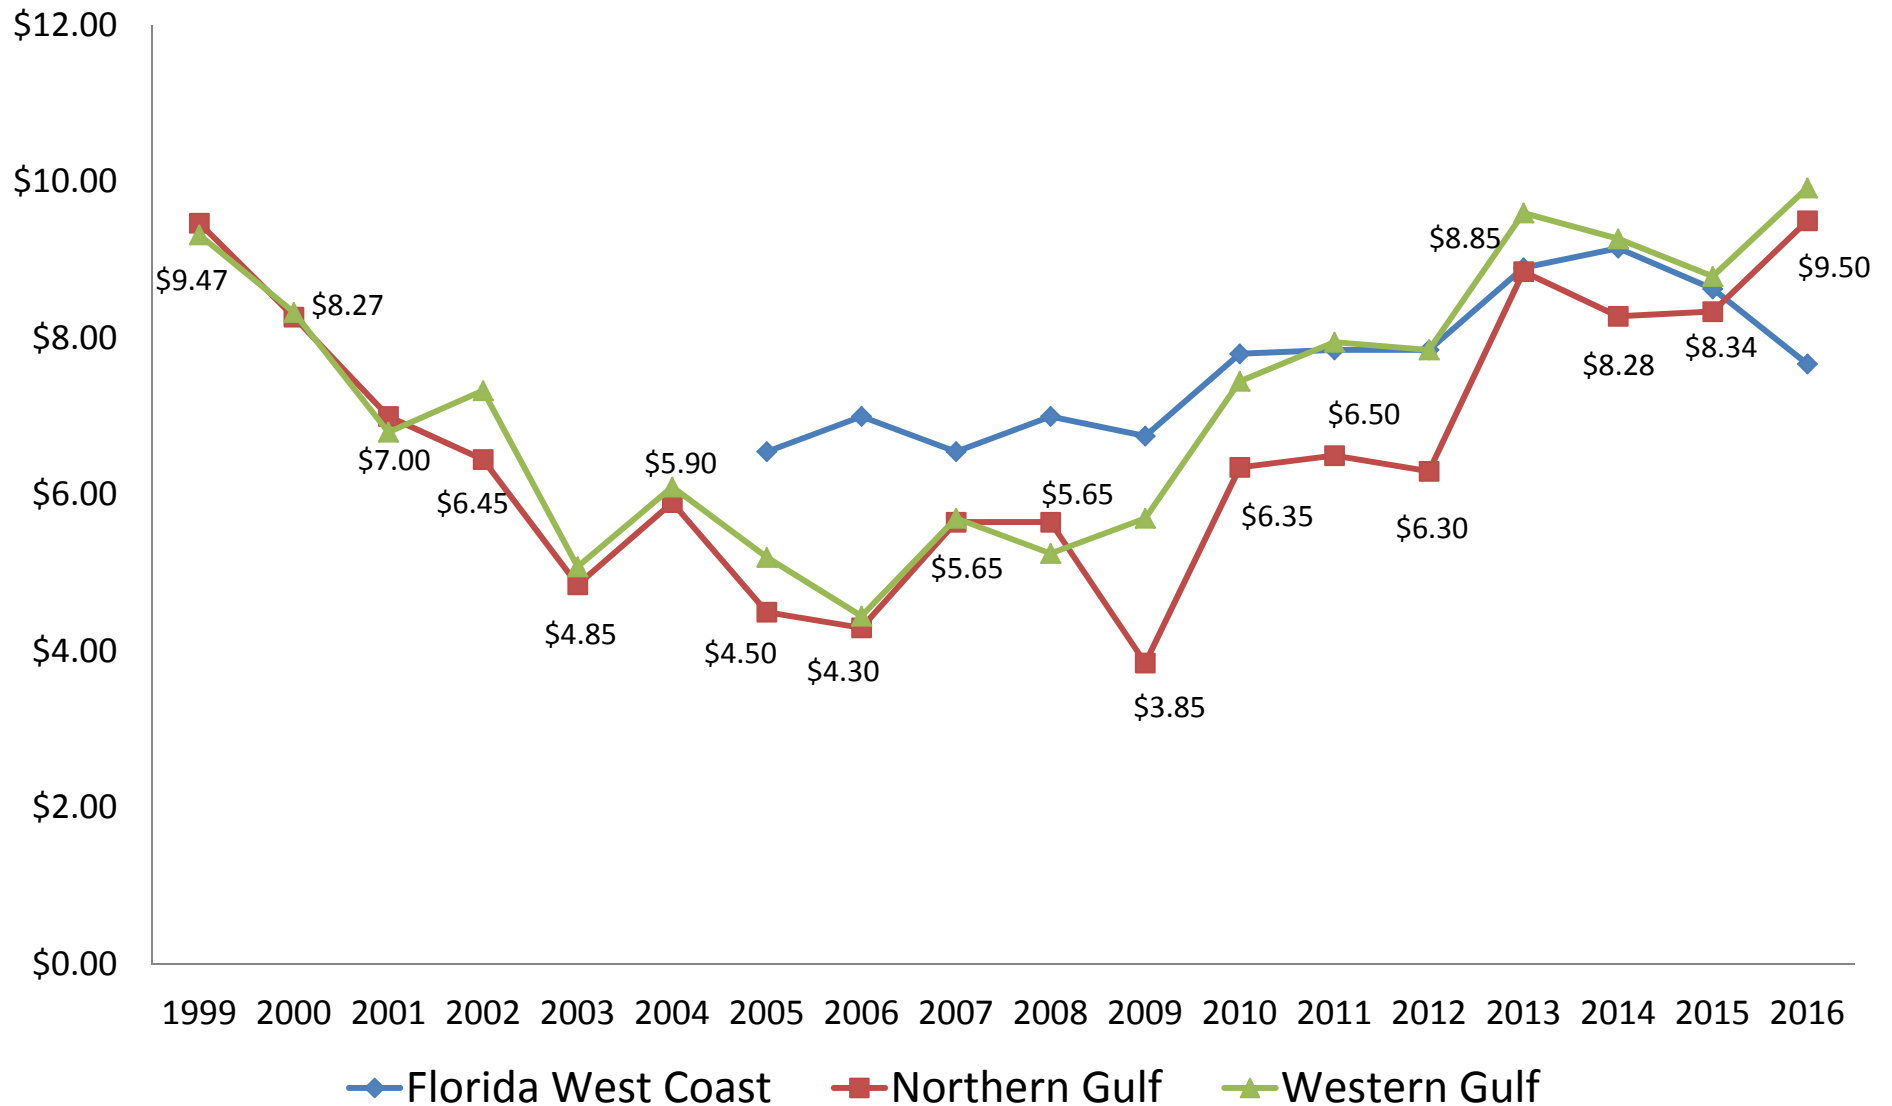

December Landings in Texas Were 34.8% Below Historical Averages

Texas Landings, December 2000-2016 (thousands of pounds, HLSO-weight)

December average for the 2000-2015 period = 2,979,338 pounds

December Landings in Alabama Were 25.8% Above Historical Averages

January-December average for the 2000-2015 period = 6,979,444 pounds

2016 Landings in the Gulf Are 27.6% Below Historical Averages

Gulf Landings, January-December 2000-2016 (thousands of pounds, HLSO-weight)

January-December average for the 2000-2015 period = 129,707,080 pounds

Gulf Landings Reported in Fisheries of the United States Do Not Reconcile with Monthly Figures

Gulf Landings In Monthly Updates Compared to Fisheries of the United States (thousands of pounds, HLSO-weight (converted with 0.629))

December Ex-Vessel Prices 1999-2016 (U15)

December Ex-Vessel Prices 1999-2016 (26-30)

December Ex-Vessel Prices 1999-2016 (41-50)