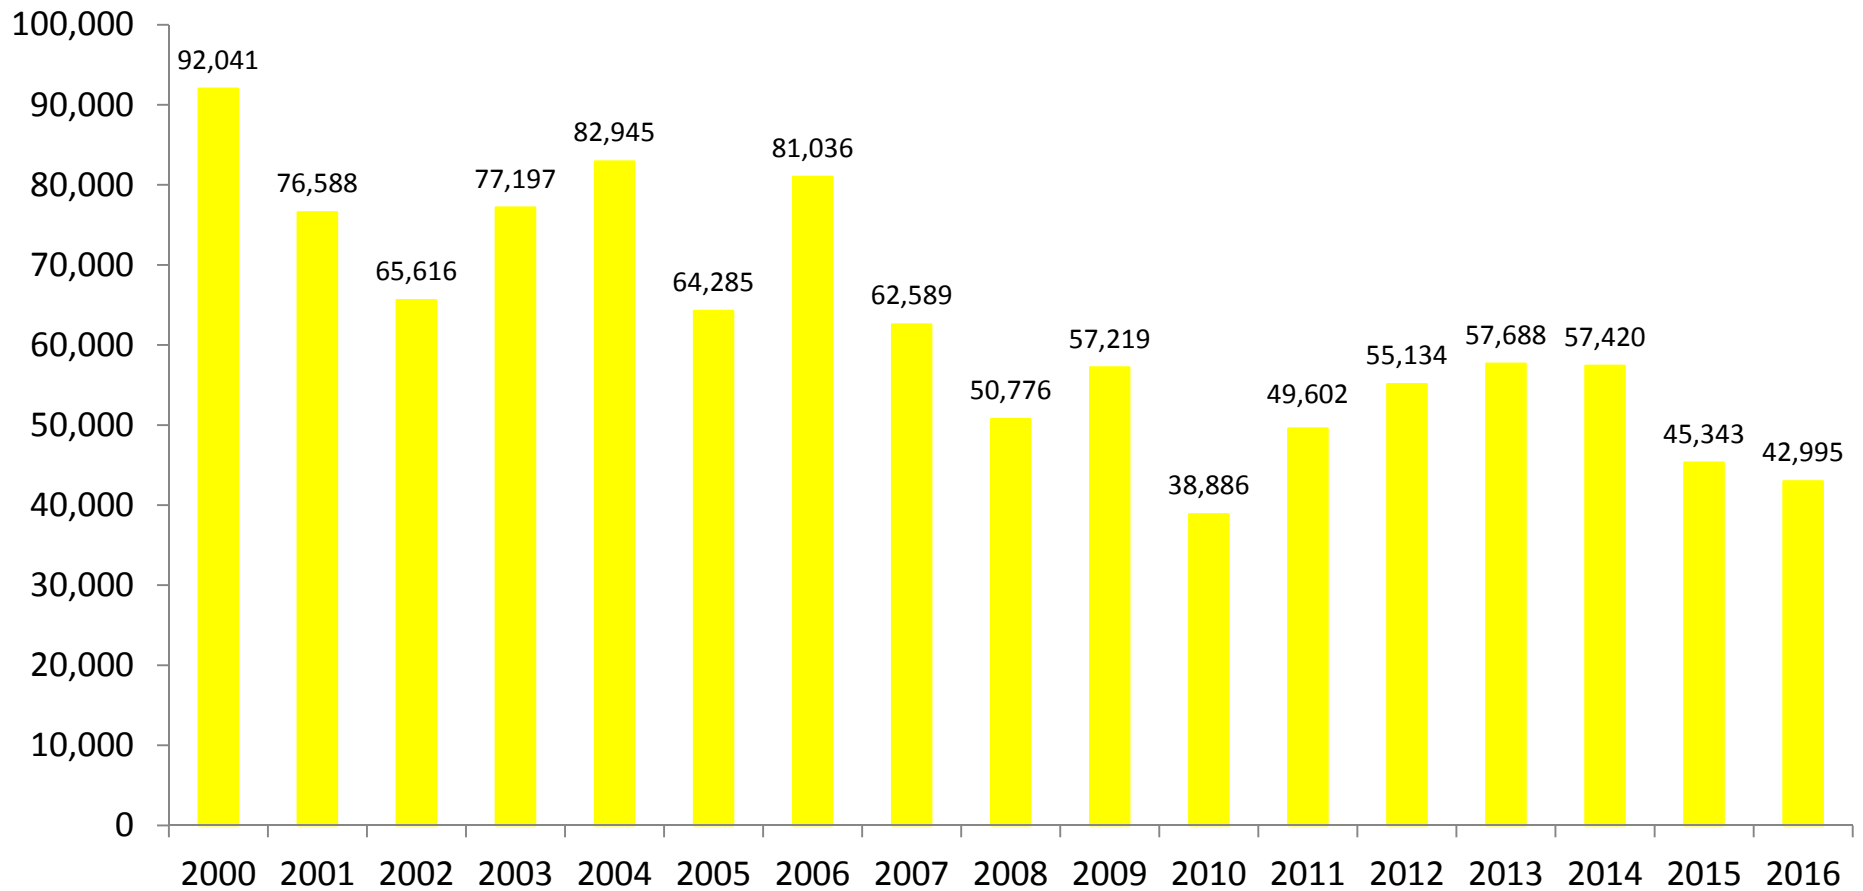

Alabama Landings, December 2000-2016 (thousands of pounds, HLSO-weight)

December average for the 2000-2015 period = 838,081 pounds

December Landings on the West Coast of Florida Were 43.7% Below Historical Averages

West Coast of Florida Landings, December 2000-2016 (thousands of pounds, HLSO-weight)

December average for the 2000-2015 period = 755,425 pounds

December Landings in Mississippi Were 70.8% Below Historical Averages

Mississippi Landings, December 2000-2016 (thousands of pounds, HLSO-weight)

December average for the 2000-2015 period = 537,373 pounds

December Landings in the Gulf Were 34.0% Below Historical Averages

Gulf Landings, December 2000-2016 (thousands of pounds, HLSO-weight)

December average for the 2000-2015 period = 8,879,587 pounds

2016 Landings in Louisiana Are 32.2% Below Historical Averages

Louisiana Landings, January-December 2000-2016 (thousands of pounds, HLSO-weight)