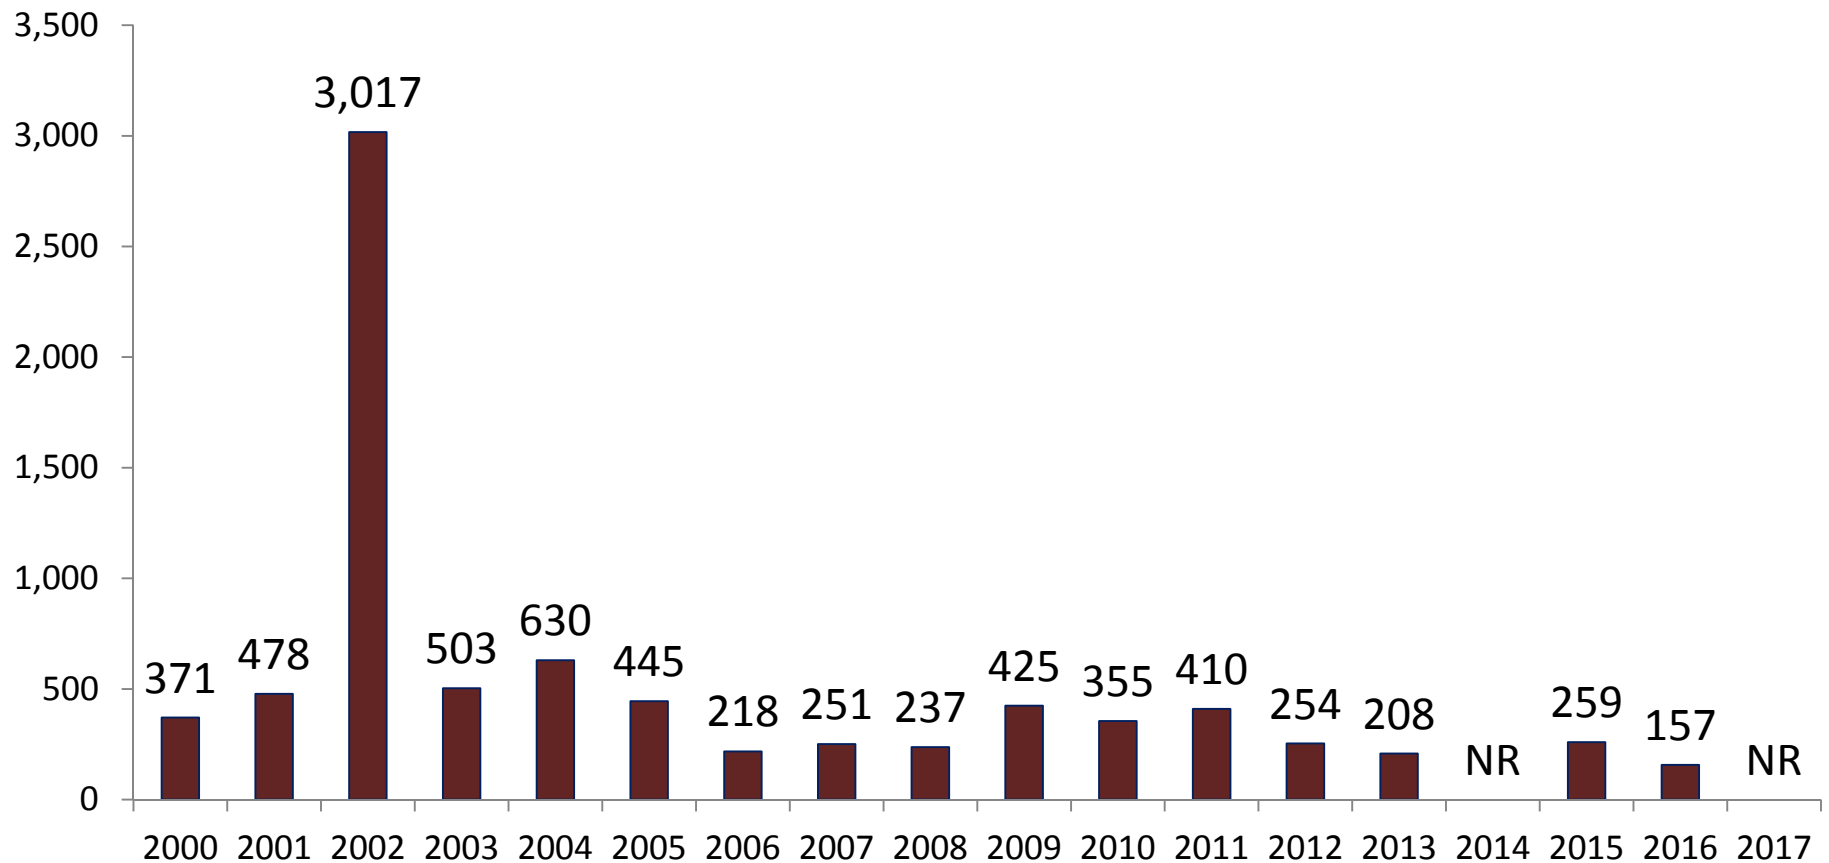

December Landings in Texas Were 13.3% Below Historical Averages

Texas Landings, December 2000-2017 (thousands of pounds, HLSO-weight)

December average for the 2000-2016 period = 2,918,400 pounds

December Landings in Alabama Were 123.8% Above Historical Averages

Alabama Landings, December 2000-2017 (thousands of pounds, HLSO-weight)

December average for the 2000-2016 period = 850,788 pounds

December Landings on the West Coast of Florida Were 20.4% Below Historical Averages

West Coast of Florida Landings, December 2000-2017 (thousands of pounds, HLSO-weight)

December average for the 2000-2016 period = 736,029 pounds

Data for December Landings in Mississippi Was Not Reported

Mississippi Landings, December 2000-2017 (thousands of pounds, HLSO-weight)

December average for the 2000-2016 period = 513,600 pounds

December Landings in the Gulf Were 23.4% Below Historical Averages

Gulf Landings, December 2000-2017 (thousands of pounds, HLSO-weight)