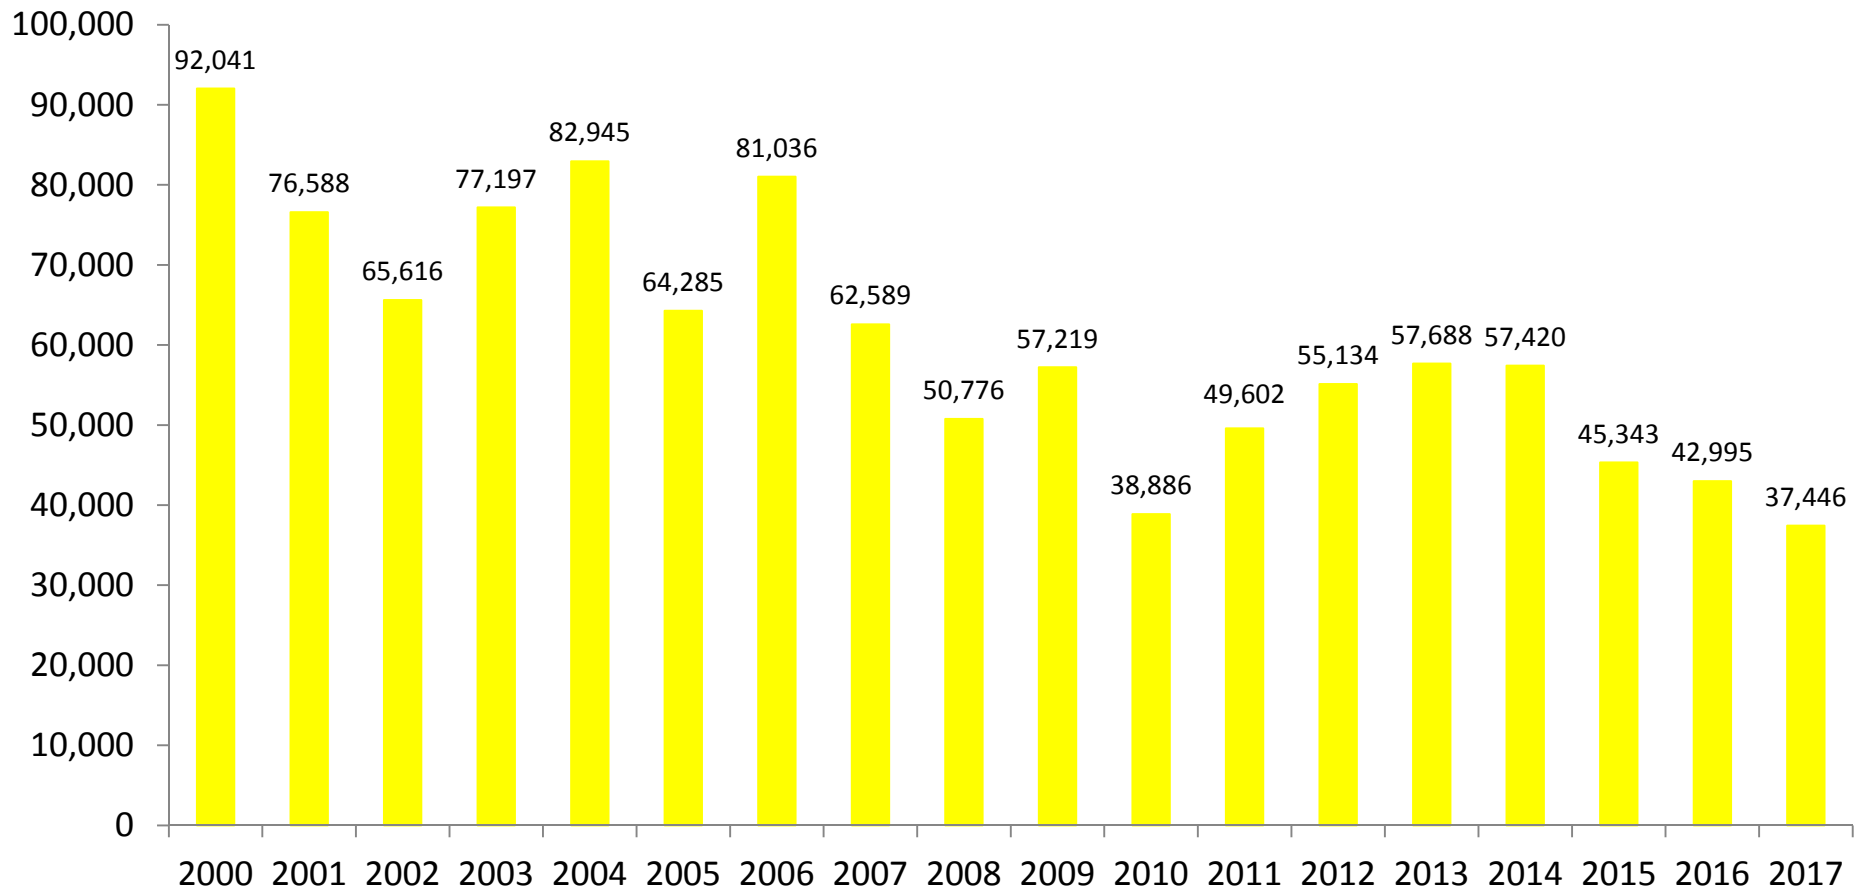

Alabama Landings, December 2000-2017 (thousands of pounds, HLSO-weight)

December average for the 2000-2016 period = 850,788 pounds

December Landings on the West Coast of Florida Were 20.4% Below Historical Averages

West Coast of Florida Landings, December 2000-2017 (thousands of pounds, HLSO-weight)

December average for the 2000-2016 period = 736,029 pounds

Data for December Landings in Mississippi Was Not Reported

Mississippi Landings, December 2000-2017 (thousands of pounds, HLSO-weight)

December average for the 2000-2016 period = 513,600 pounds

December Landings in the Gulf Were 23.4% Below Historical Averages

Gulf Landings, December 2000-2017 (thousands of pounds, HLSO-weight)

December average for the 2000-2016 period = 8,677,447 pounds

2017 Landings in Louisiana Are 39.8% Below Historical Averages

Louisiana Landings, January-December 2000-2017 (thousands of pounds, HLSO-weight)