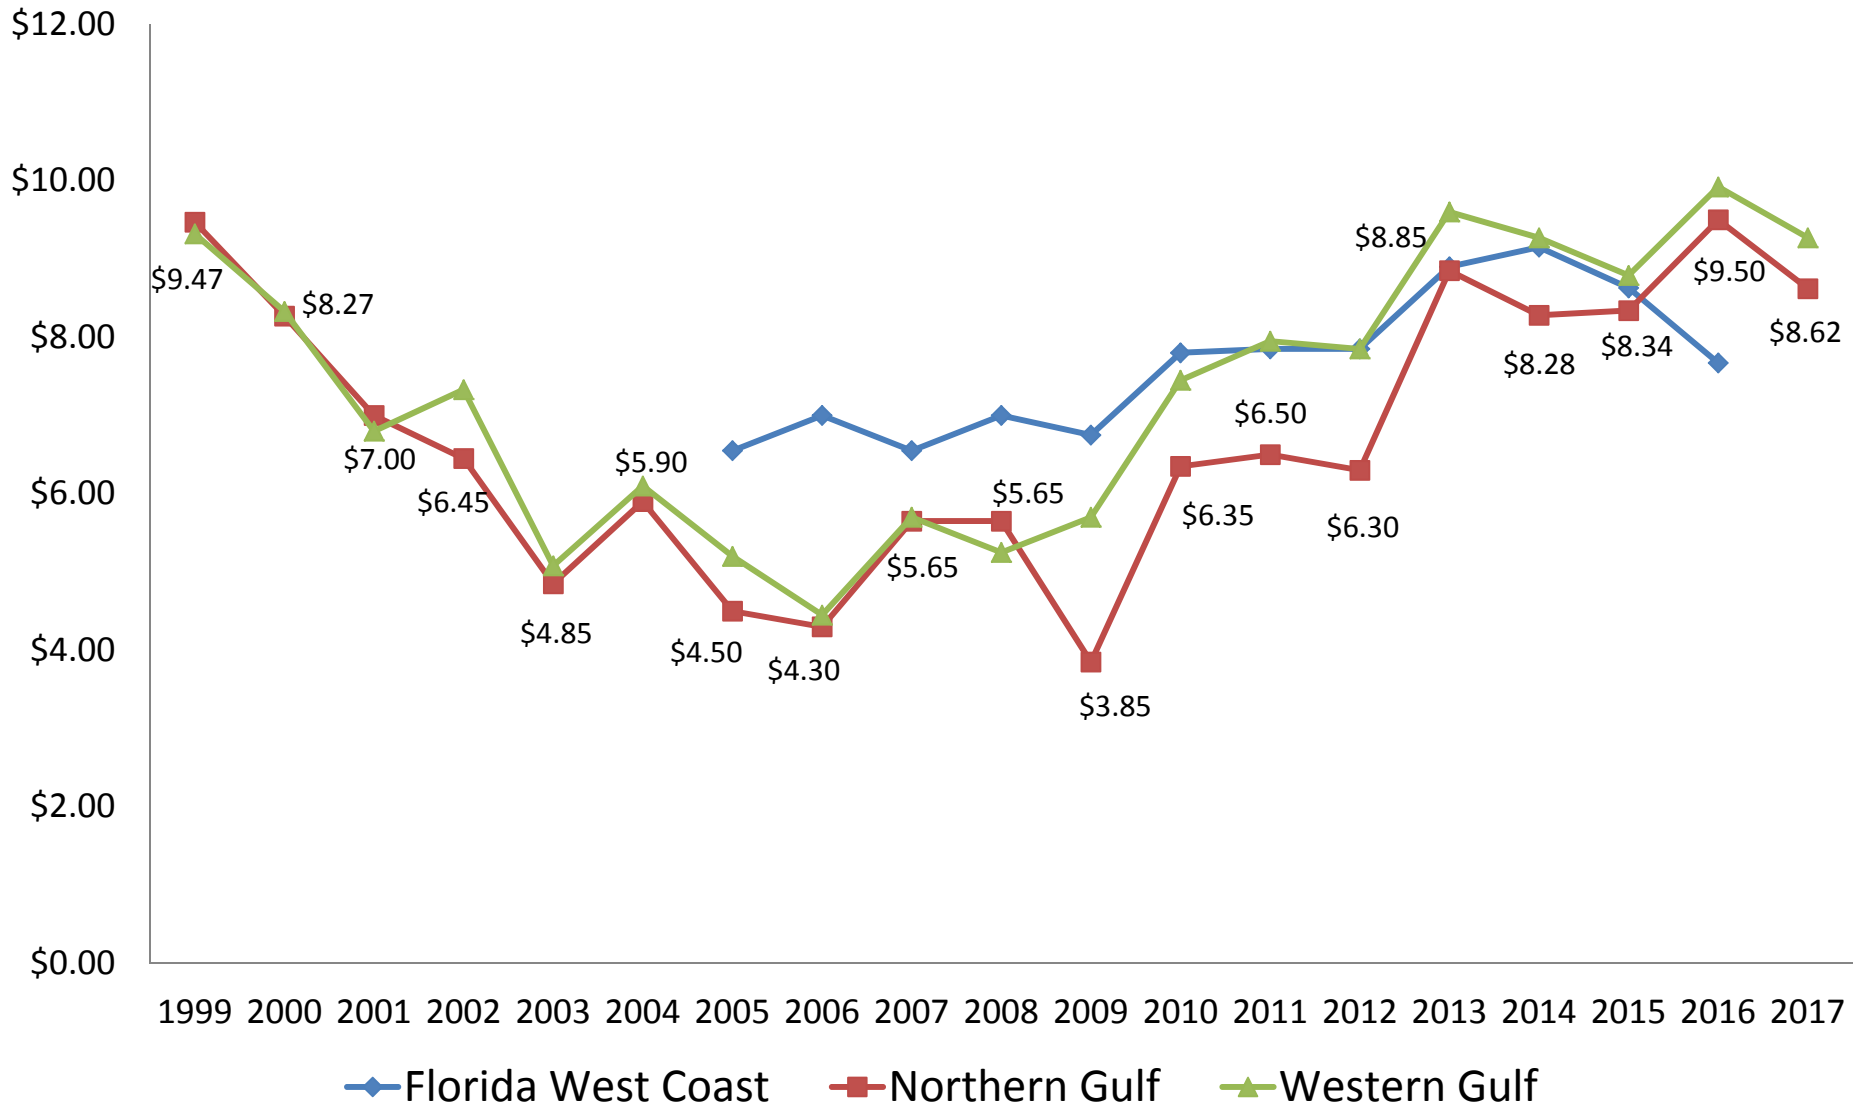

January-December average for the 2000-2016 period = 6,818,494 pounds

2017 Landings in the Gulf Are 21.3% Below Historical Averages

Gulf Landings, January-December 2000-2017 (thousands of pounds, HLSO-weight)

January-December average for the 2000-2016 period = 127,599,590 pounds

Gulf Landings Reported in Fisheries of the United States Do Not Reconcile with Monthly Figures

Gulf Landings In Monthly Updates Compared to Fisheries of the United States (thousands of pounds, HLSO-weight (converted with 0.629))

December Ex-Vessel Prices 1999-2017 (U15)

December Ex-Vessel Prices 1999-2017 (26-30)

December Ex-Vessel Prices 1999-2017 (41-50)