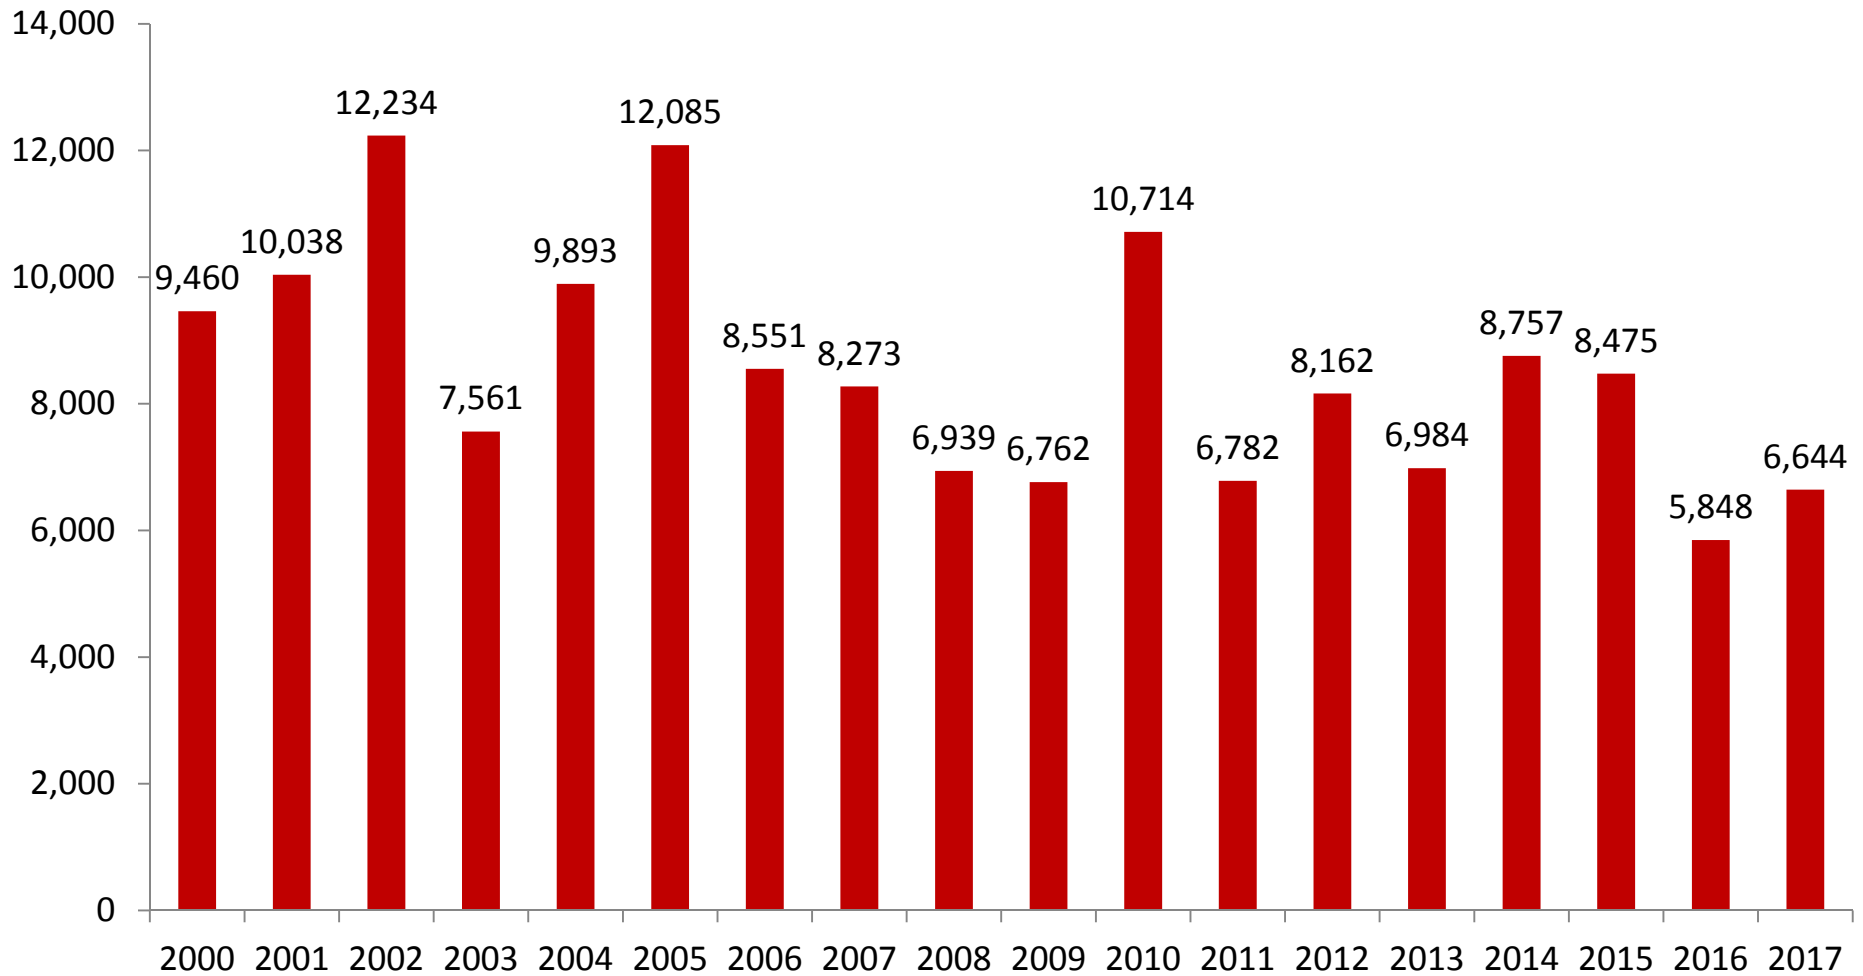

December Landings in Texas Were 13.3% Below Historical Averages

Texas Landings, December 2000-2017 (thousands of pounds, HLSO-weight)

December average for the 2000-2016 period = 2,918,400 pounds

December Landings in Alabama Were 123.8% Above Historical Averages

Alabama Landings, December 2000-2017 (thousands of pounds, HLSO-weight)

December average for the 2000-2016 period = 850,788 pounds

December Landings on the West Coast of Florida Were 20.4% Below Historical Averages

Mississippi Landings, December 2000-2017 (thousands of pounds, HLSO-weight)

December average for the 2000-2016 period = 513,600 pounds

December Landings in the Gulf Were 23.4% Below Historical Averages

Gulf Landings, December 2000-2017 (thousands of pounds, HLSO-weight)

December average for the 2000-2016 period = 8,677,447 pounds

2017 Landings in Louisiana Are 39.8% Below Historical Averages

Louisiana Landings, January-December 2000-2017 (thousands of pounds, HLSO-weight)