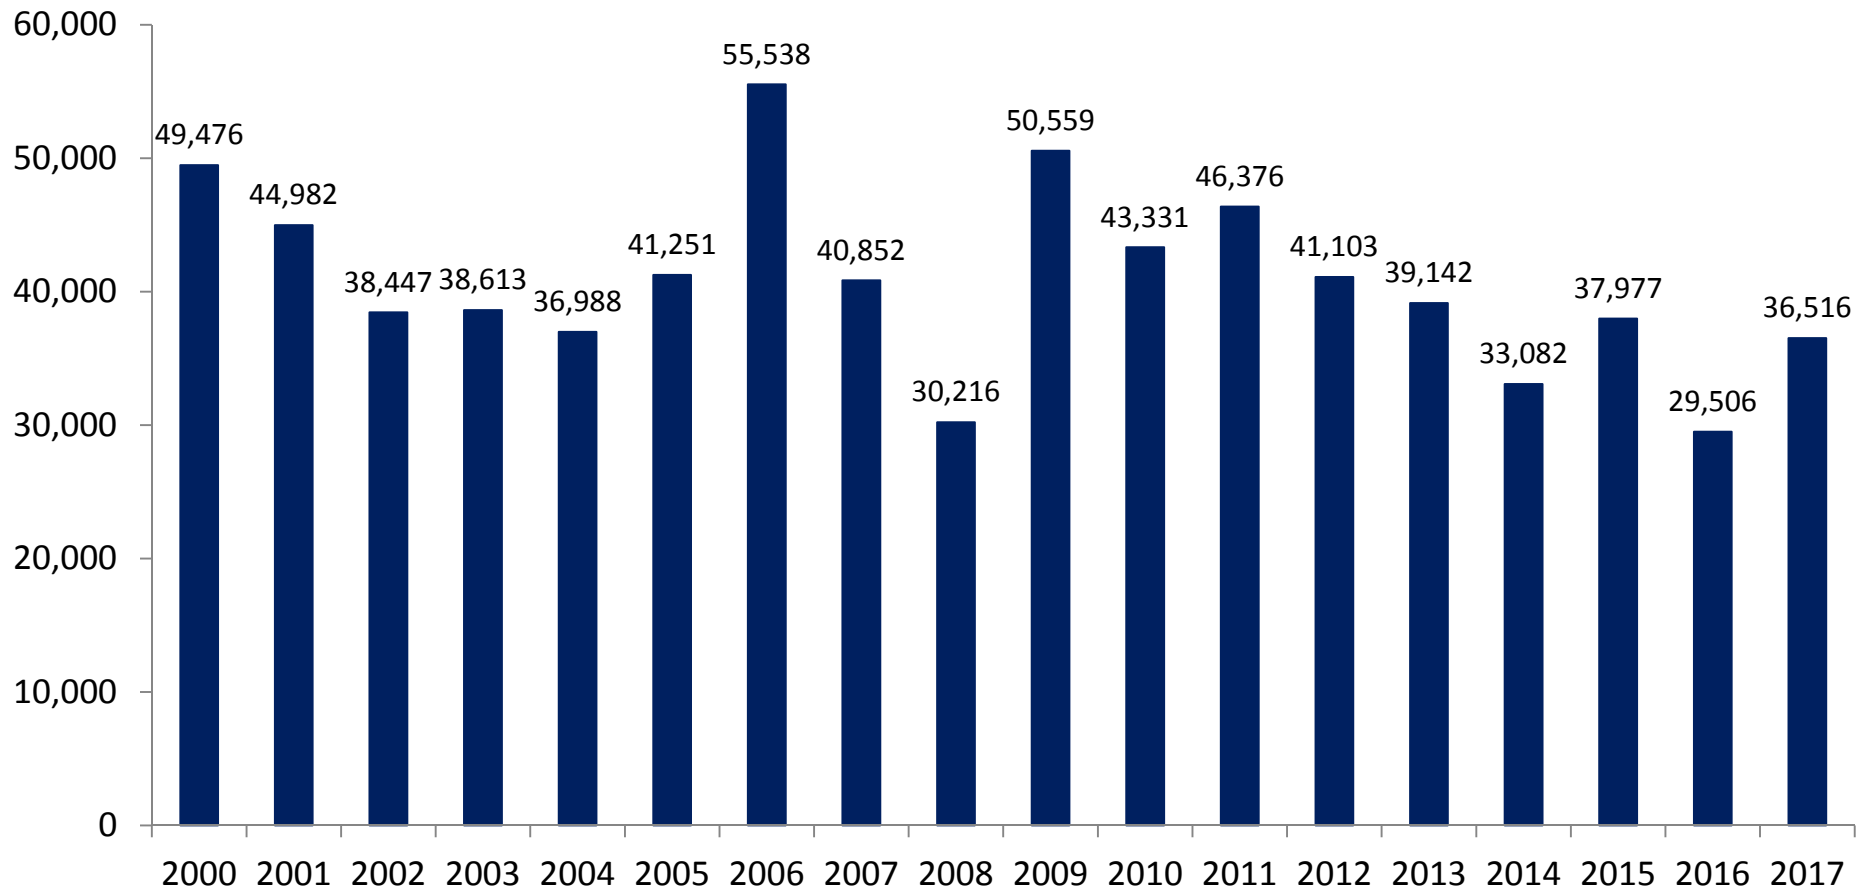

Mississippi Landings, December 2000-2017 (thousands of pounds, HLSO-weight)

December average for the 2000-2016 period = 513,600 pounds

December Landings in the Gulf Were 23.4% Below Historical Averages

Gulf Landings, December 2000-2017 (thousands of pounds, HLSO-weight)

December average for the 2000-2016 period = 8,677,447 pounds

2017 Landings in Louisiana Are 39.8% Below Historical Averages

Louisiana Landings, January-December 2000-2017 (thousands of pounds, HLSO-weight)

January-December average for the 2000-2016 period = 63,397,713 pounds

2017 Landings in Texas Are 11.0% Below Historical Averages

Texas Landings, January-December 2000-2017 (thousands of pounds, HLSO-weight)