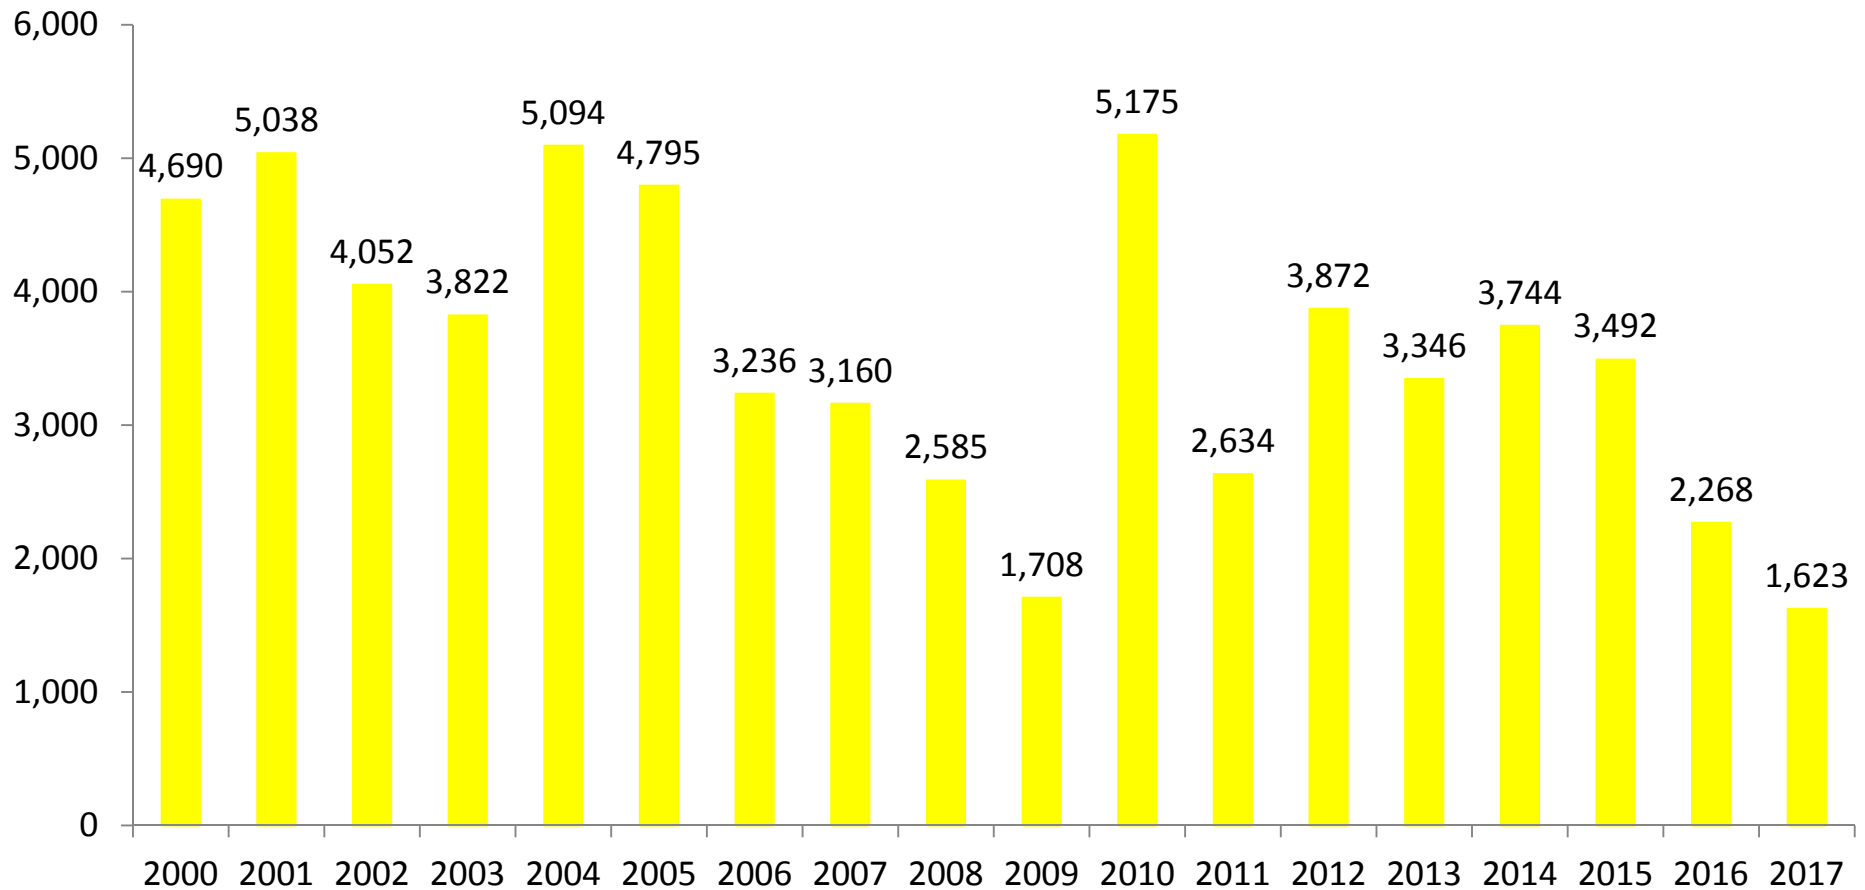

December Landings in Louisiana Were 56.0% Below Historical Averages

Louisiana Landings, December 2000-2017 (thousands of pounds, HLSO-weight)

December average for the 2000-2016 period = 3,688,806 pounds

December Landings in Texas Were 13.3% Below Historical Averages

Texas Landings, December 2000-2017 (thousands of pounds, HLSO-weight)

December average for the 2000-2016 period = 2,918,400 pounds

December Landings in Alabama Were 123.8% Above Historical Averages

Alabama Landings, December 2000-2017 (thousands of pounds, HLSO-weight)

December average for the 2000-2016 period = 850,788 pounds

December Landings on the West Coast of Florida Were 20.4% Below Historical Averages

December Ex-Vessel Prices 1999-2017 (U15)

December Ex-Vessel Prices 1999-2017 (26-30)

December Ex-Vessel Prices 1999-2017 (41-50)