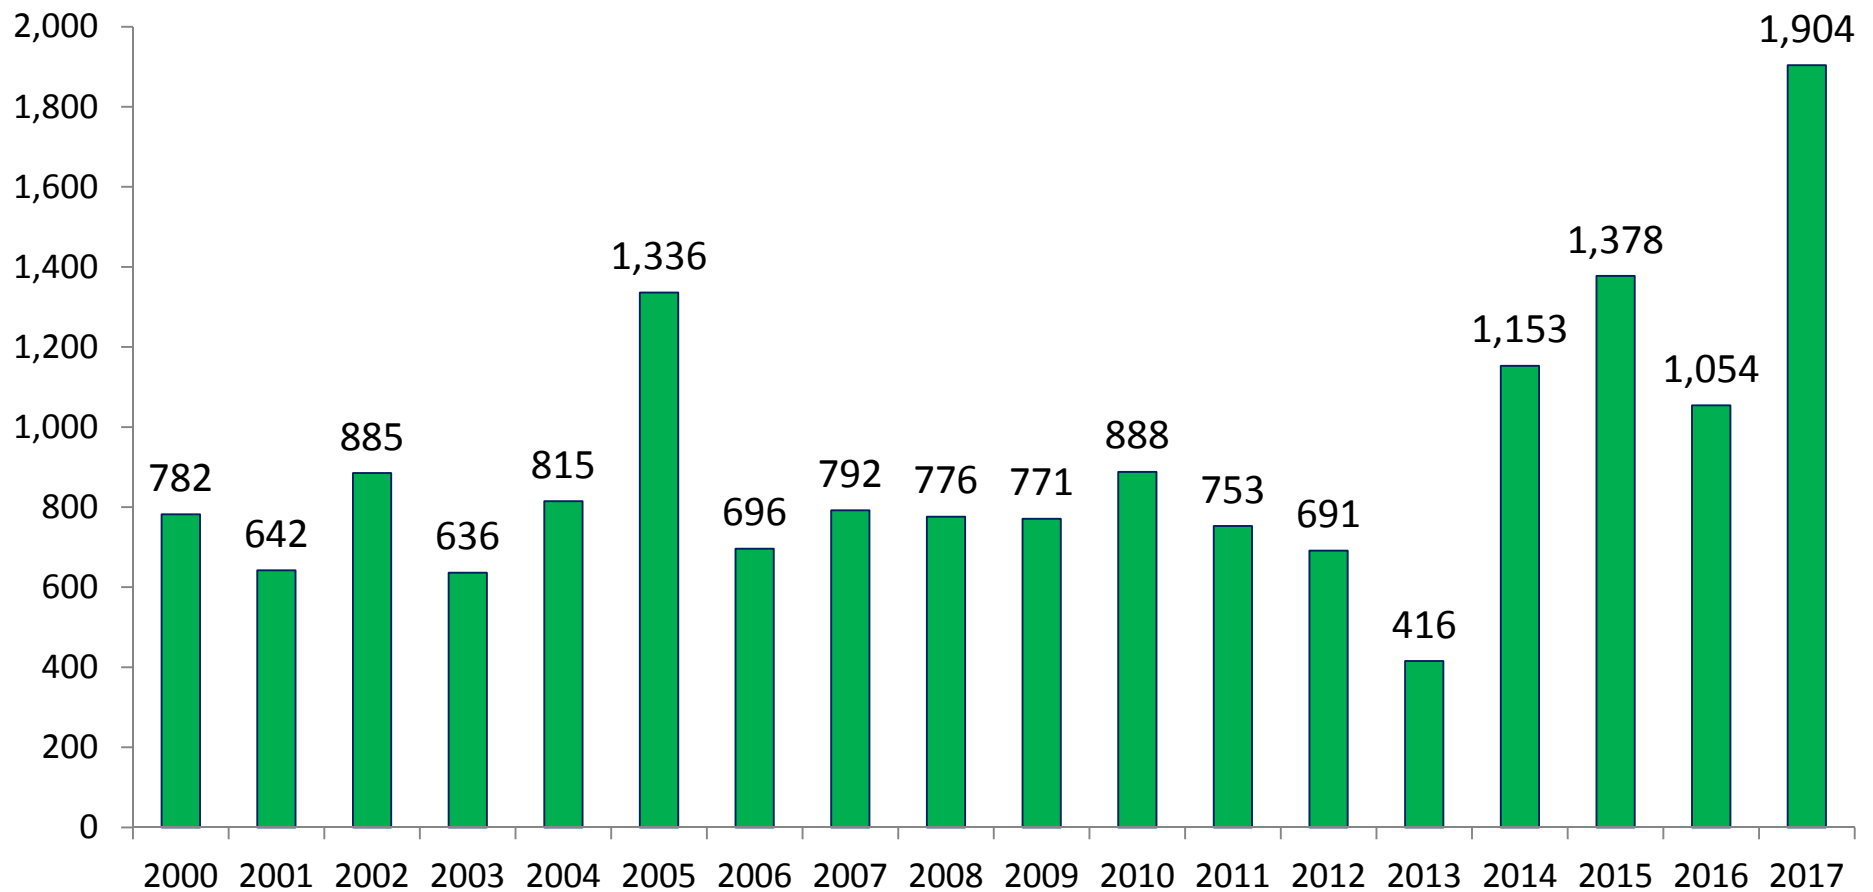

December Landings in Louisiana Were 56.0% Below Historical Averages

Louisiana Landings, December 2000-2017 (thousands of pounds, HLSO-weight)

December average for the 2000-2016 period = 3,688,806 pounds

December Landings in Texas Were 13.3% Below Historical Averages

Texas Landings, December 2000-2017 (thousands of pounds, HLSO-weight)

December average for the 2000-2016 period = 2,918,400 pounds

December Landings in Alabama Were 123.8% Above Historical Averages

Alabama Landings, December 2000-2017 (thousands of pounds, HLSO-weight)

December average for the 2000-2016 period = 850,788 pounds

December Landings on the West Coast of Florida Were 20.4% Below Historical Averages

December Ex-Vessel Prices 1999-2017 (U15)

December Ex-Vessel Prices 1999-2017 (26-30)

December Ex-Vessel Prices 1999-2017 (41-50)