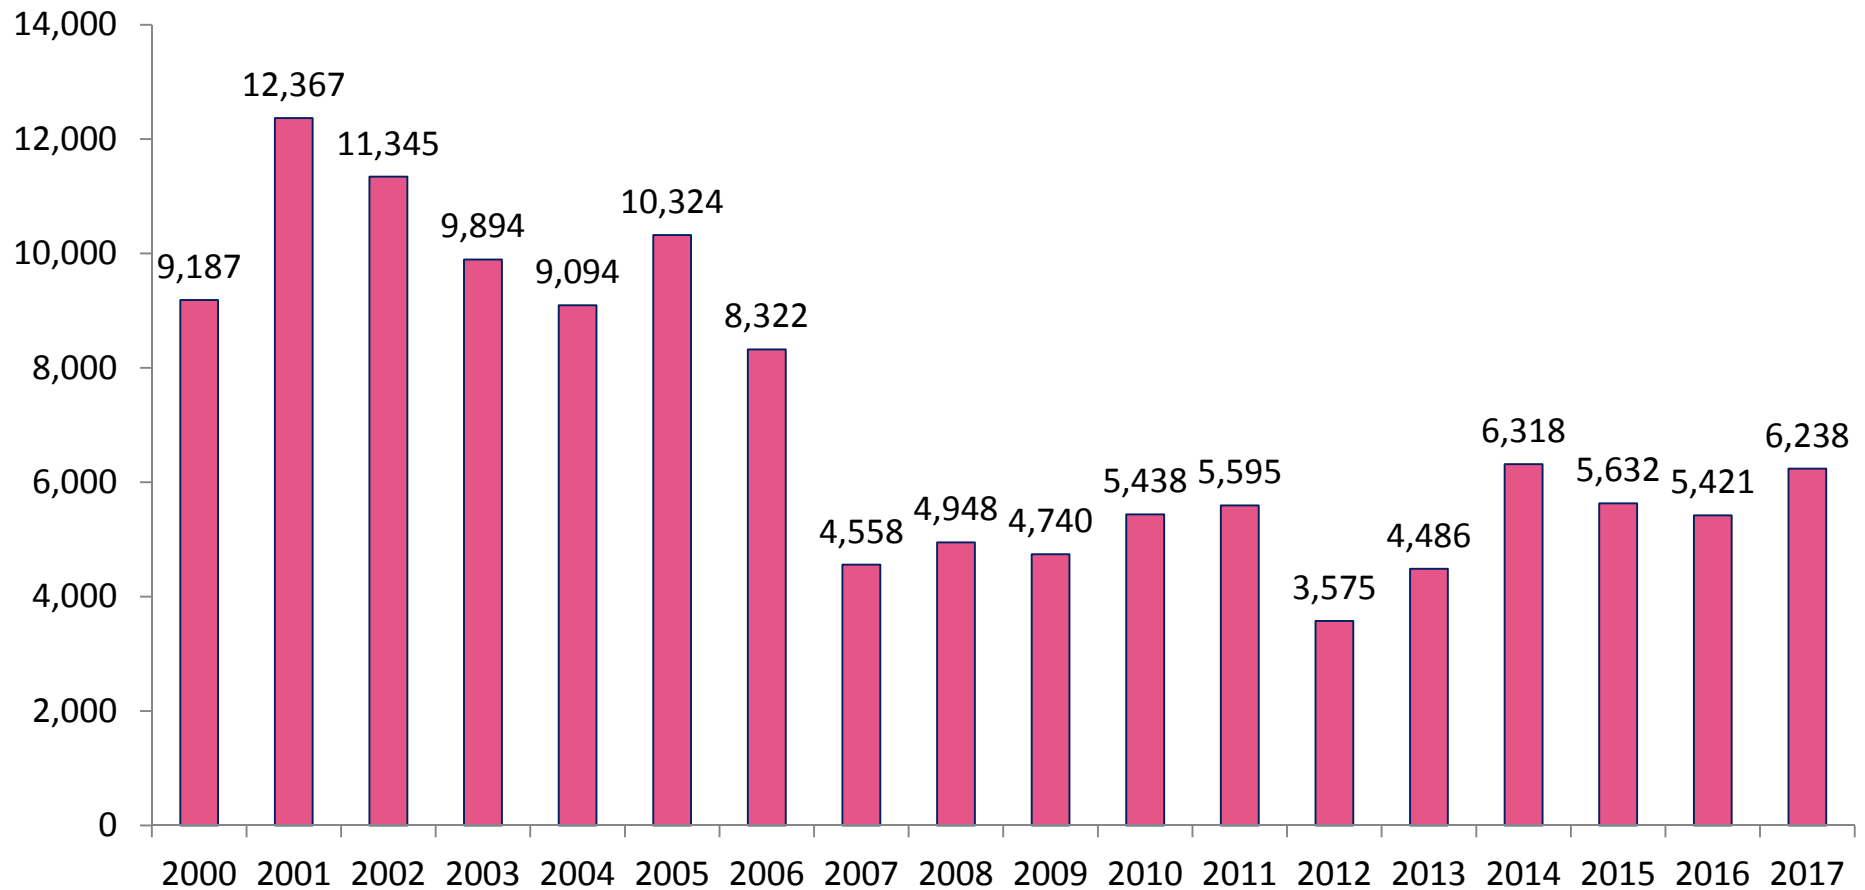

January-December average for the 2000-2016 period = 63,397,713 pounds

2017 Landings in Texas Are 11.0% Below Historical Averages

Texas Landings, January-December 2000-2017 (thousands of pounds, HLSO-weight)

January-December average for the 2000-2016 period = 41,025,776 pounds

2017 Landings in Alabama Are 47.4% Above Historical Averages

Alabama Landings, January-December 2000-2017 (thousands of pounds, HLSO-weight)

January-December average for the 2000-2016 period = 10,425,641 pounds

2017 Landings on the West Coast of Florida Are 12.5% Below Historical Averages

West Coast of Florida Landings, January-December 2000-2017 (thousands of pounds, HLSO-weight)