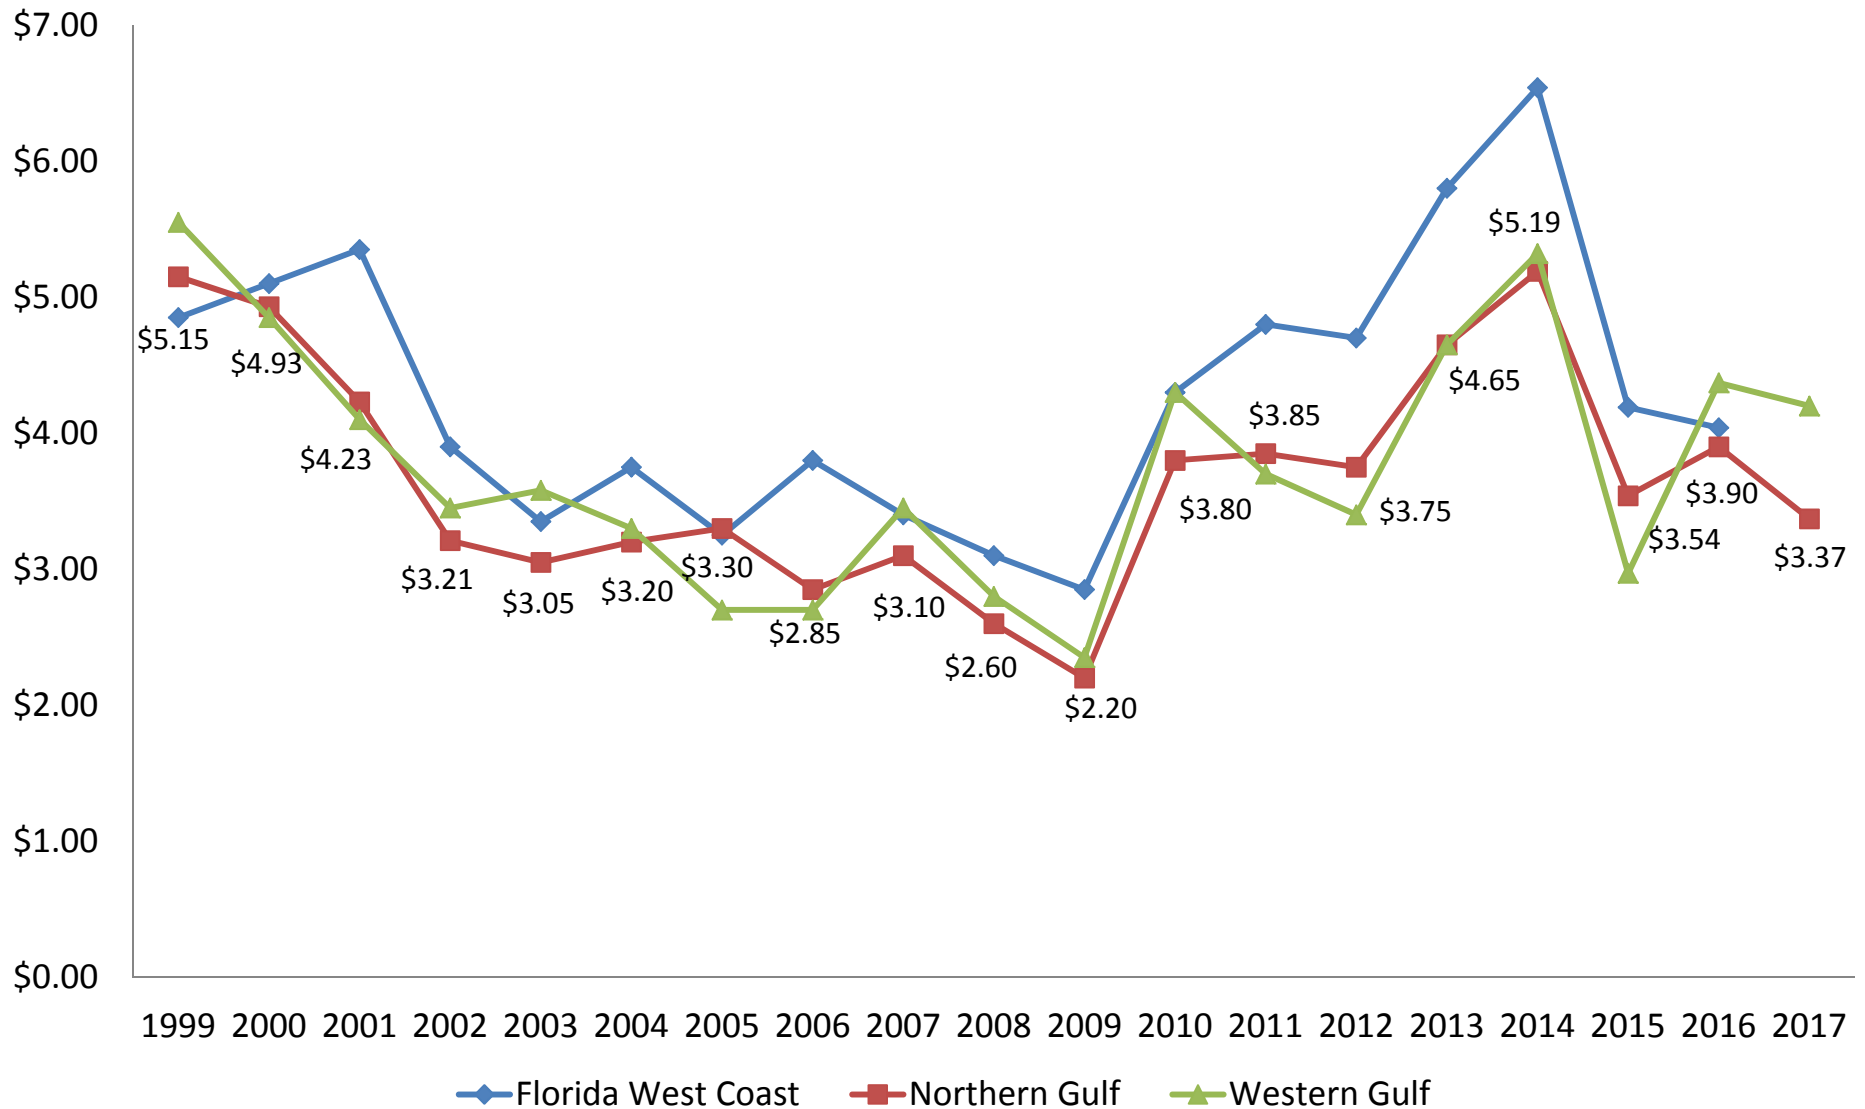

January-December average for the 2000-2016 period = 6,818,494 pounds

2017 Landings in the Gulf Are 21.3% Below Historical Averages

Gulf Landings, January-December 2000-2017 (thousands of pounds, HLSO-weight)

January-December average for the 2000-2016 period = 127,599,590 pounds

Gulf Landings Reported in Fisheries of the United States Do Not Reconcile with Monthly Figures

Gulf Landings In Monthly Updates Compared to Fisheries of the United States (thousands of pounds, HLSO-weight (converted with 0.629))

December Ex-Vessel Prices 1999-2017 (U15)

December Ex-Vessel Prices 1999-2017 (26-30)

December Ex-Vessel Prices 1999-2017 (41-50)