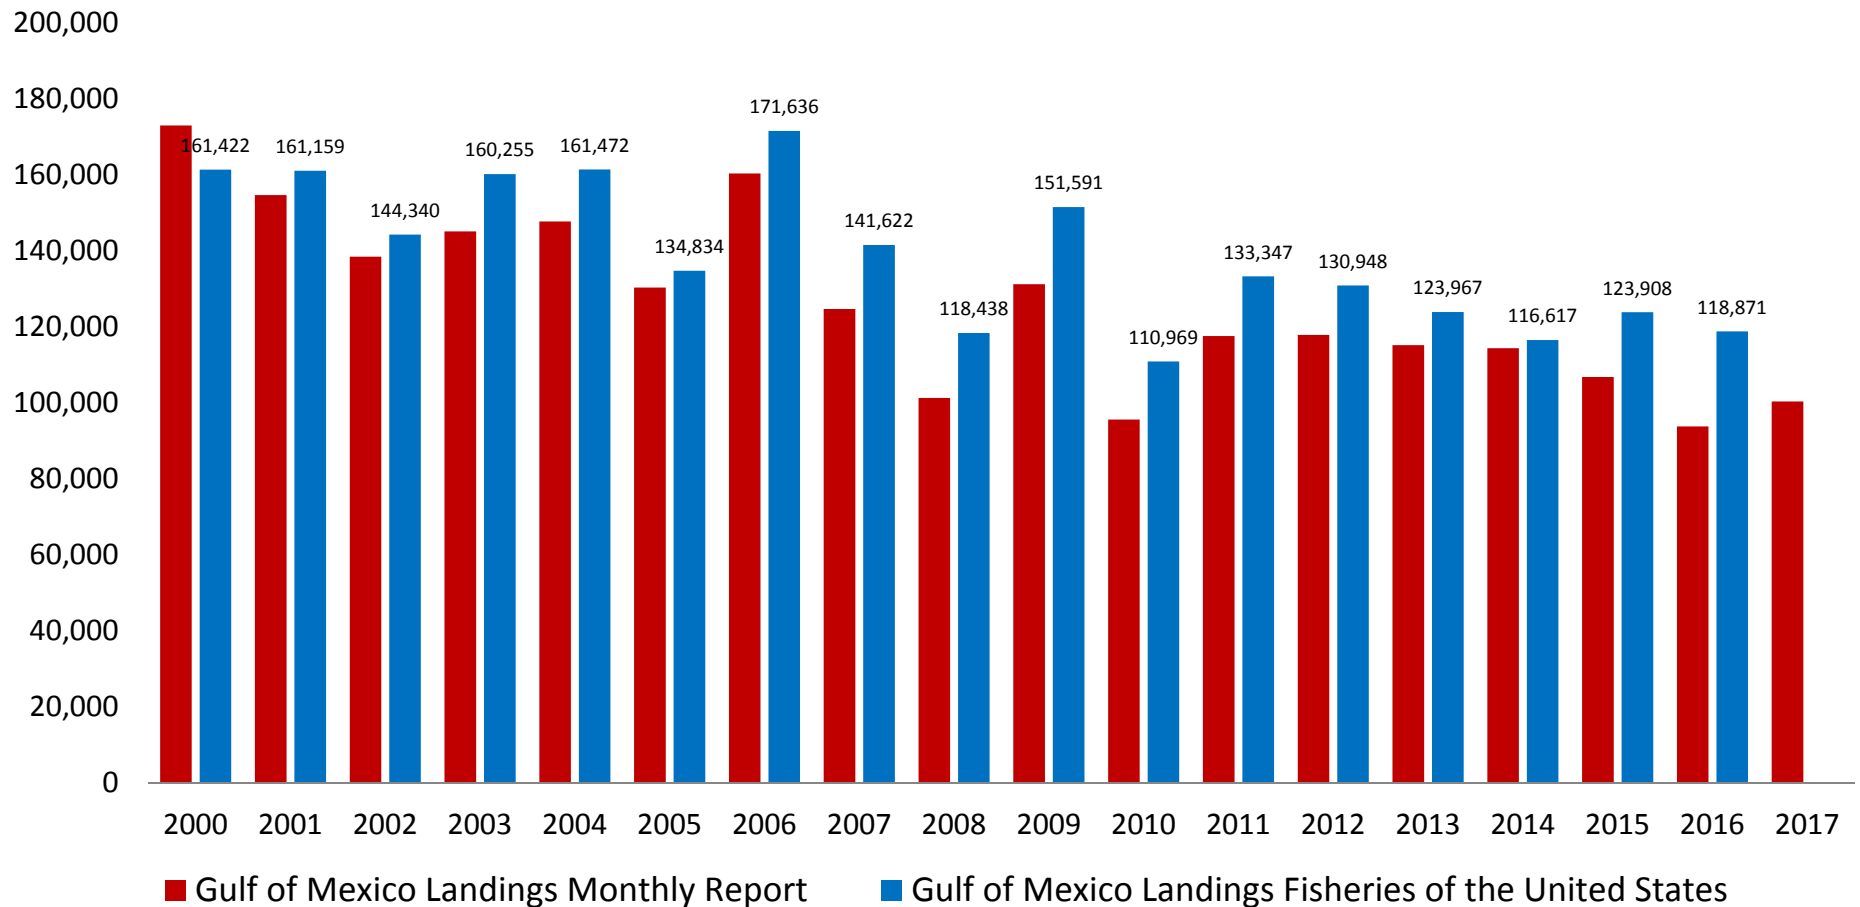

January-December average for the 2000-2016 period = 10,425,641 pounds

2017 Landings on the West Coast of Florida Are 12.5% Below Historical Averages

West Coast of Florida Landings, January-December 2000-2017 (thousands of pounds, HLSO-weight)

January-December average for the 2000-2016 period = 6,818,494 pounds

2017 Landings in the Gulf Are 21.3% Below Historical Averages

Gulf Landings, January-December 2000-2017 (thousands of pounds, HLSO-weight)

January-December average for the 2000-2016 period = 127,599,590 pounds

Gulf Landings Reported in Fisheries of the United States Do Not Reconcile with Monthly Figures

Gulf Landings In Monthly Updates Compared to Fisheries of the United States (thousands of pounds, HLSO-weight (converted with 0.629))

December Ex-Vessel Prices 1999-2017 (U15)

December Ex-Vessel Prices 1999-2017 (26-30)

December Ex-Vessel Prices 1999-2017 (41-50)