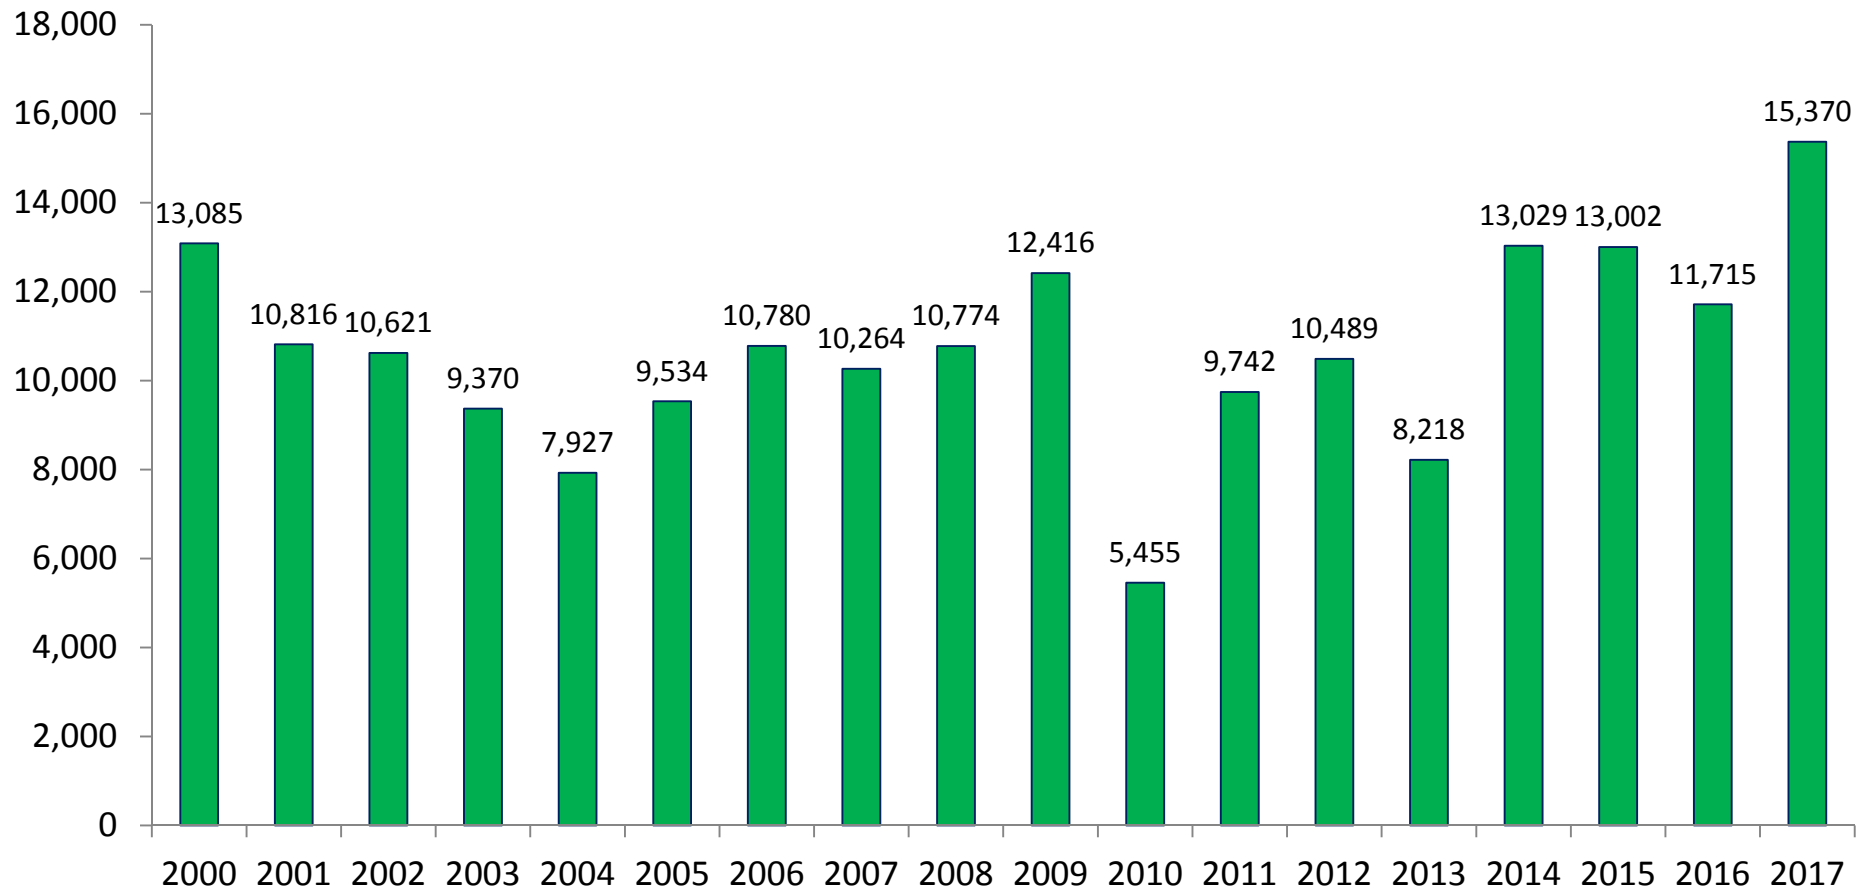

December average for the 2000-2016 period = 8,677,447 pounds

2017 Landings in Louisiana Are 39.8% Below Historical Averages

Louisiana Landings, January-December 2000-2017 (thousands of pounds, HLSO-weight)

January-December average for the 2000-2016 period = 63,397,713 pounds

2017 Landings in Texas Are 11.0% Below Historical Averages

Texas Landings, January-December 2000-2017 (thousands of pounds, HLSO-weight)

January-December average for the 2000-2016 period = 41,025,776 pounds

2017 Landings in Alabama Are 47.4% Above Historical Averages

Alabama Landings, January-December 2000-2017 (thousands of pounds, HLSO-weight)

December Ex-Vessel Prices 1999-2017 (U15)

December Ex-Vessel Prices 1999-2017 (26-30)

December Ex-Vessel Prices 1999-2017 (41-50)