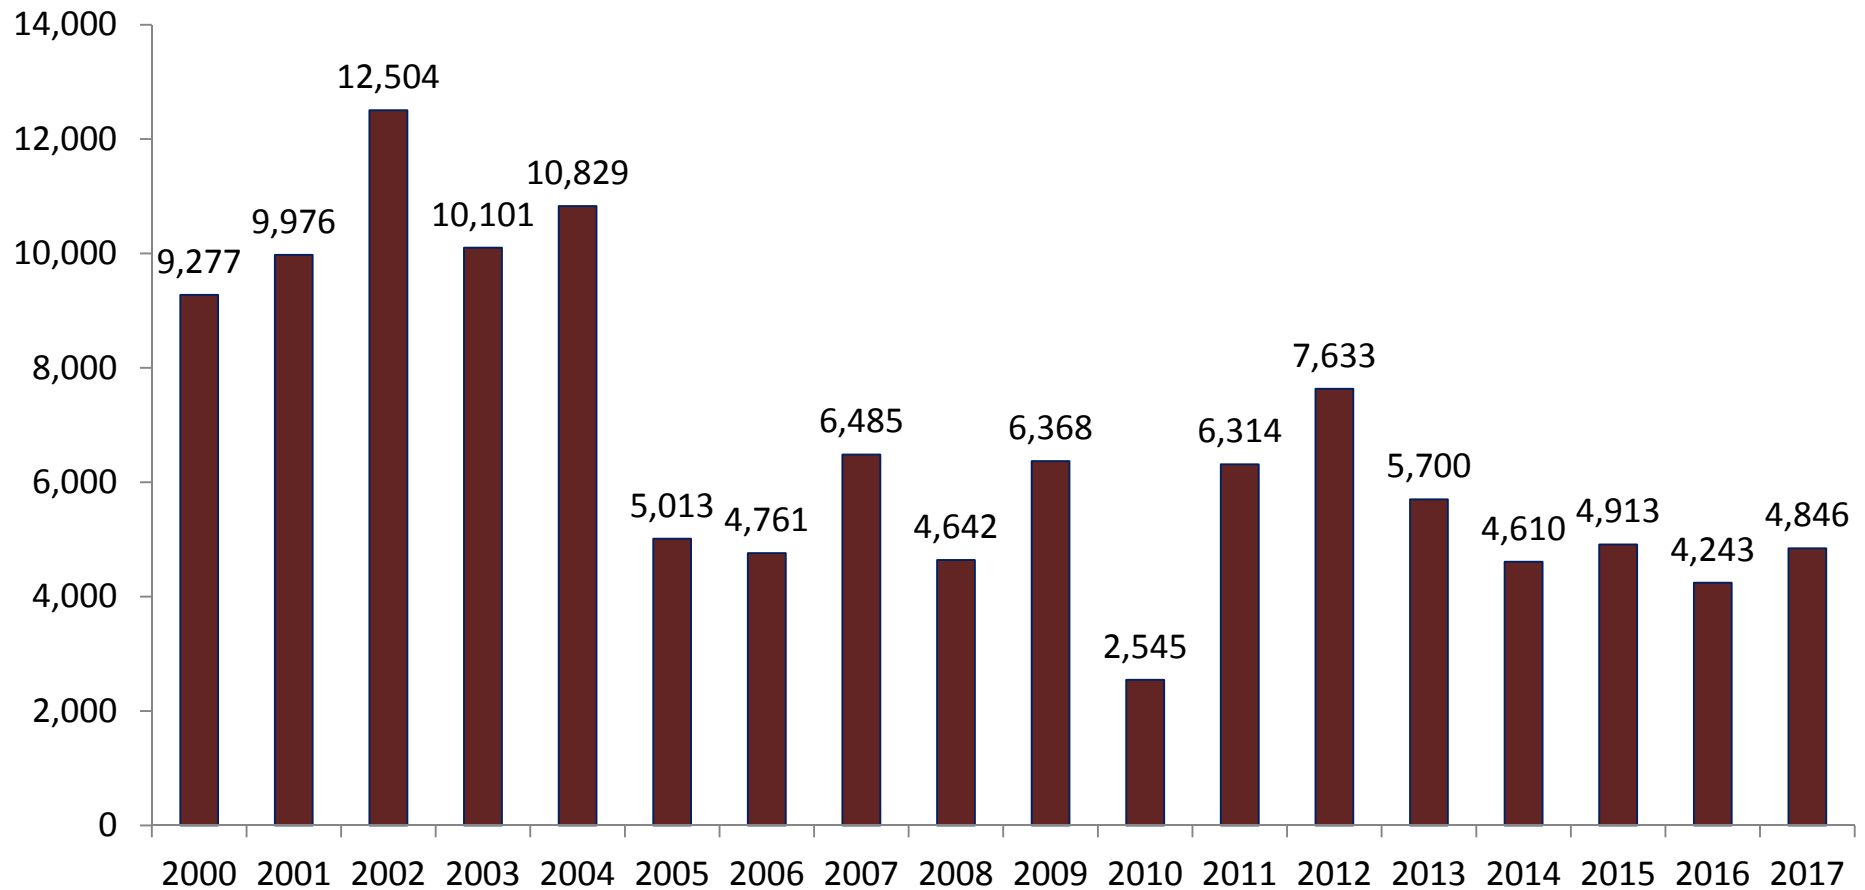

January-December average for the 2000-2016 period = 41,025,776 pounds

2017 Landings in Alabama Are 47.4% Above Historical Averages

Alabama Landings, January-December 2000-2017 (thousands of pounds, HLSO-weight)

January-December average for the 2000-2016 period = 10,425,641 pounds

2017 Landings on the West Coast of Florida Are 12.5% Below Historical Averages

West Coast of Florida Landings, January-December 2000-2017 (thousands of pounds, HLSO-weight)

January-December average for the 2000-2016 period = 7,132,035 pounds

2017 Landings in Mississippi Are 28.9% Below Historical Averages

Mississippi Landings, January-December 2000-2017 (thousands of pounds, HLSO-weight)