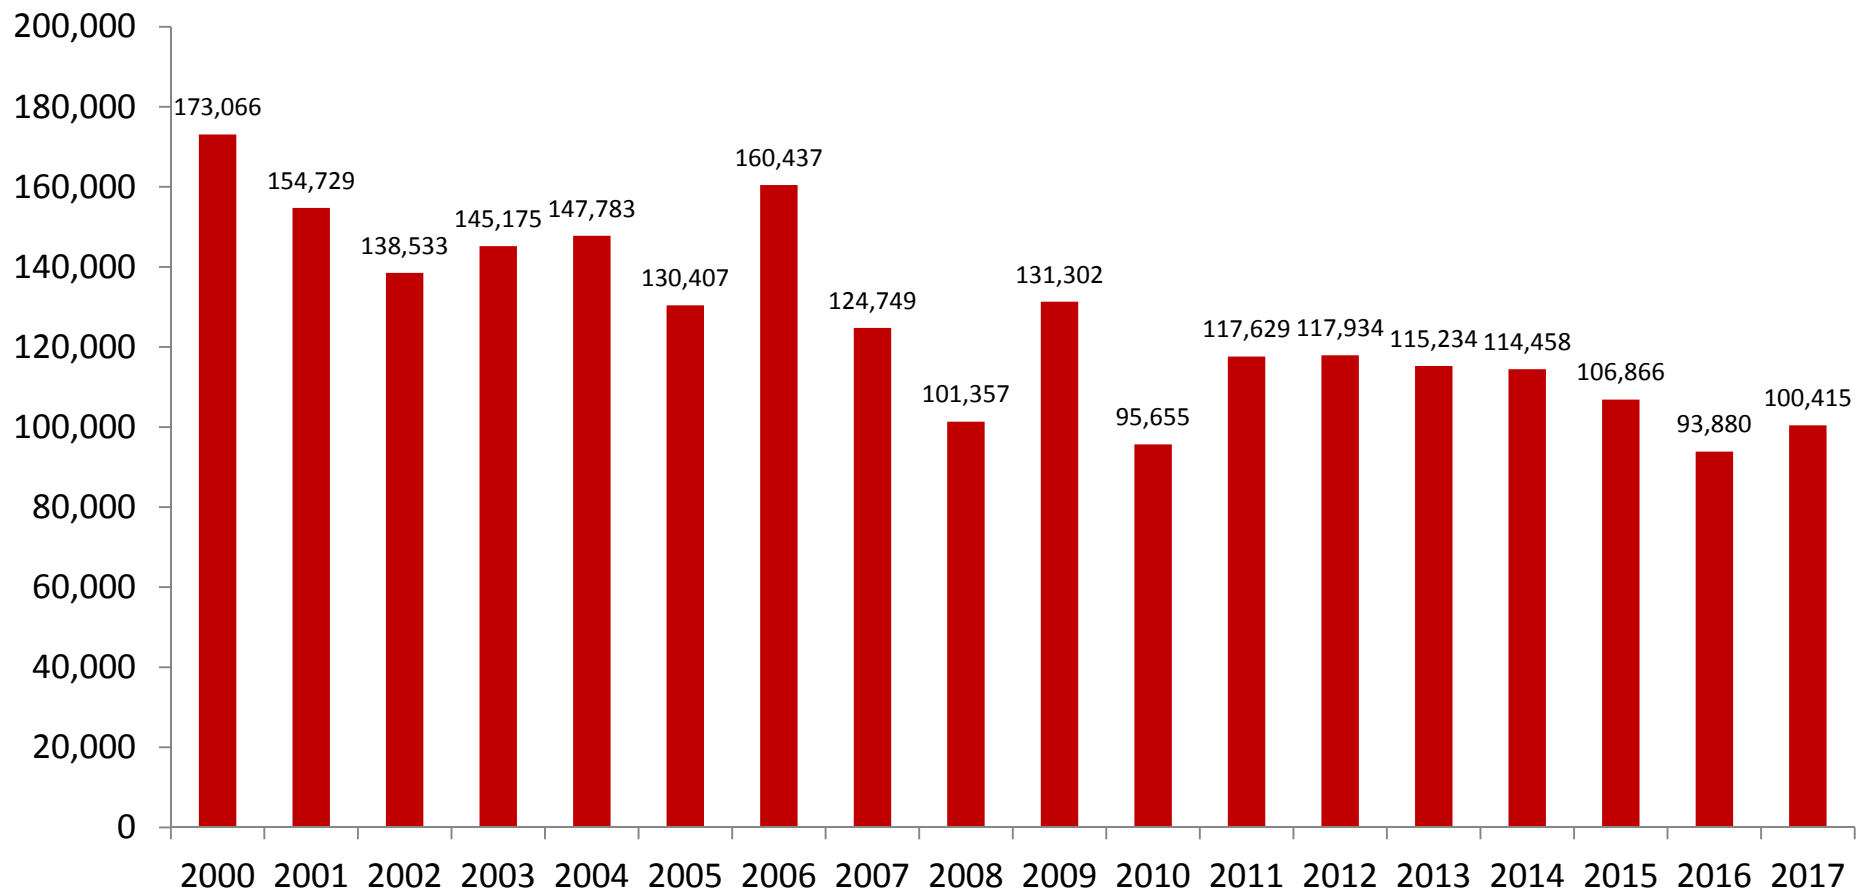

January-December average for the 2000-2016 period = 10,425,641 pounds

2017 Landings on the West Coast of Florida Are 12.5% Below Historical Averages

West Coast of Florida Landings, January-December 2000-2017 (thousands of pounds, HLSO-weight)

January-December average for the 2000-2016 period = 7,132,035 pounds

2017 Landings in Mississippi Are 28.9% Below Historical Averages

Mississippi Landings, January-December 2000-2017 (thousands of pounds, HLSO-weight)

January-December average for the 2000-2016 period = 6,818,494 pounds

2017 Landings in the Gulf Are 21.3% Below Historical Averages

Gulf Landings, January-December 2000-2017 (thousands of pounds, HLSO-weight)

December Ex-Vessel Prices 1999-2017 (U15)

December Ex-Vessel Prices 1999-2017 (26-30)

December Ex-Vessel Prices 1999-2017 (41-50)