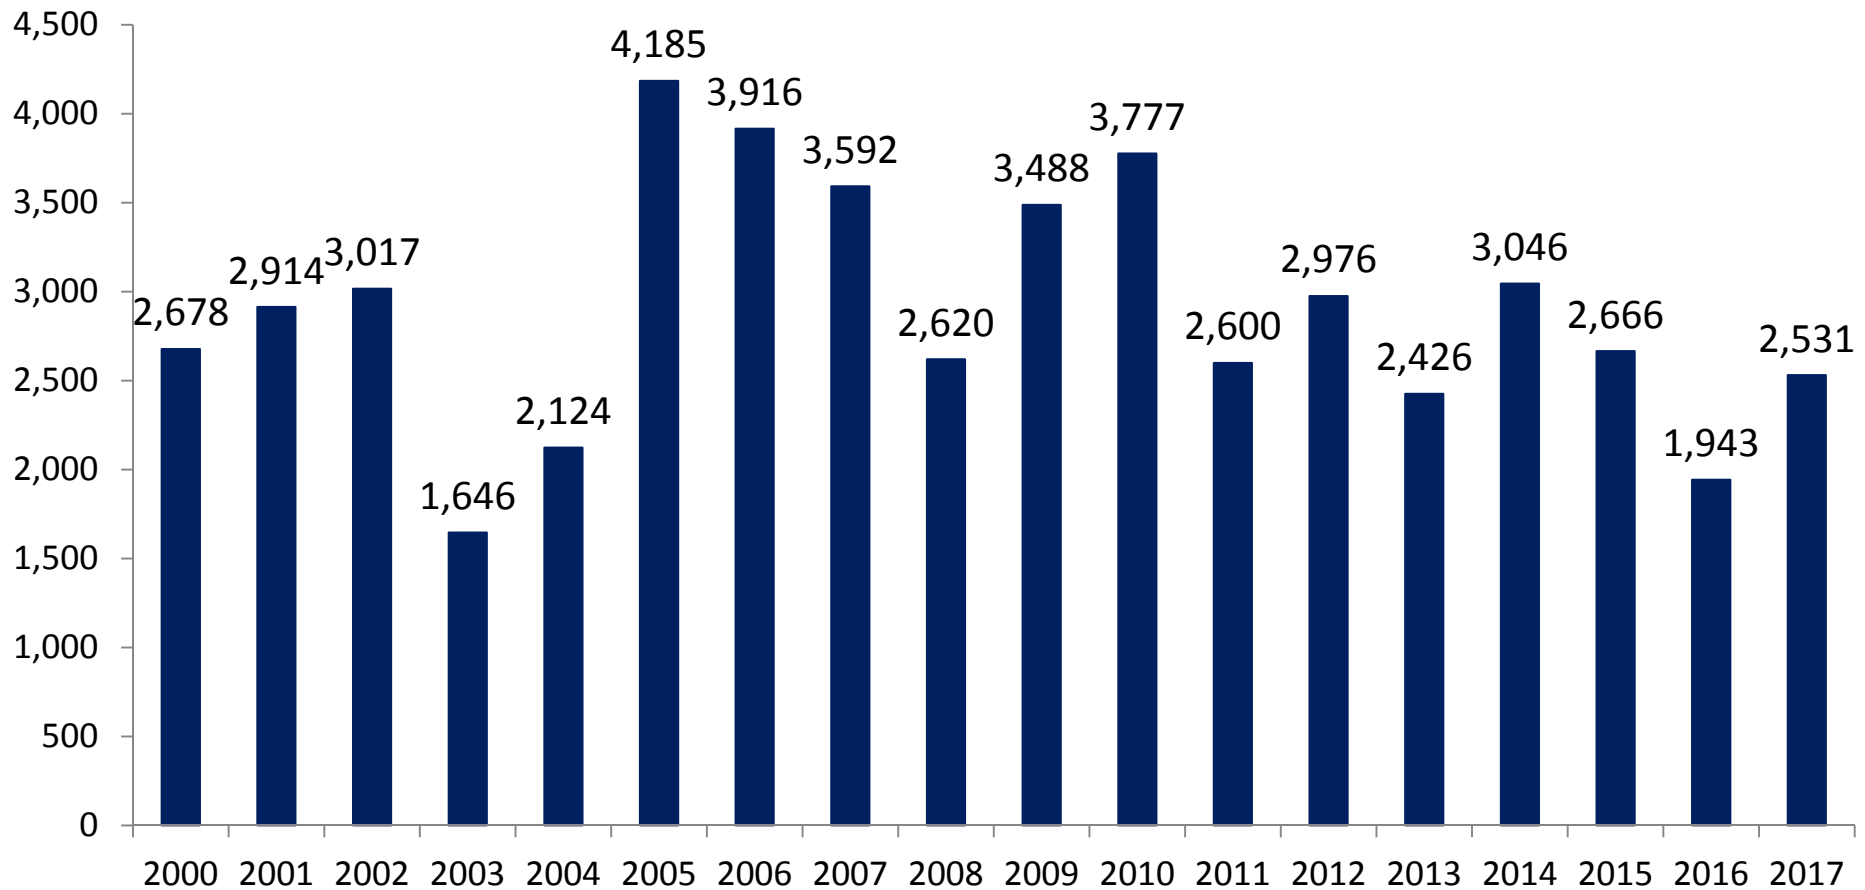

December Landings in Louisiana Were 56.0% Below Historical Averages

Louisiana Landings, December 2000-2017 (thousands of pounds, HLSO-weight)

December average for the 2000-2016 period = 3,688,806 pounds

December Landings in Texas Were 13.3% Below Historical Averages

Texas Landings, December 2000-2017 (thousands of pounds, HLSO-weight)

December average for the 2000-2016 period = 2,918,400 pounds

December Landings in Alabama Were 123.8% Above Historical Averages

Alabama Landings, December 2000-2017 (thousands of pounds, HLSO-weight)

December average for the 2000-2016 period = 850,788 pounds

December Landings on the West Coast of Florida Were 20.4% Below Historical Averages

December Ex-Vessel Prices 1999-2017 (U15)

December Ex-Vessel Prices 1999-2017 (26-30)

December Ex-Vessel Prices 1999-2017 (41-50)