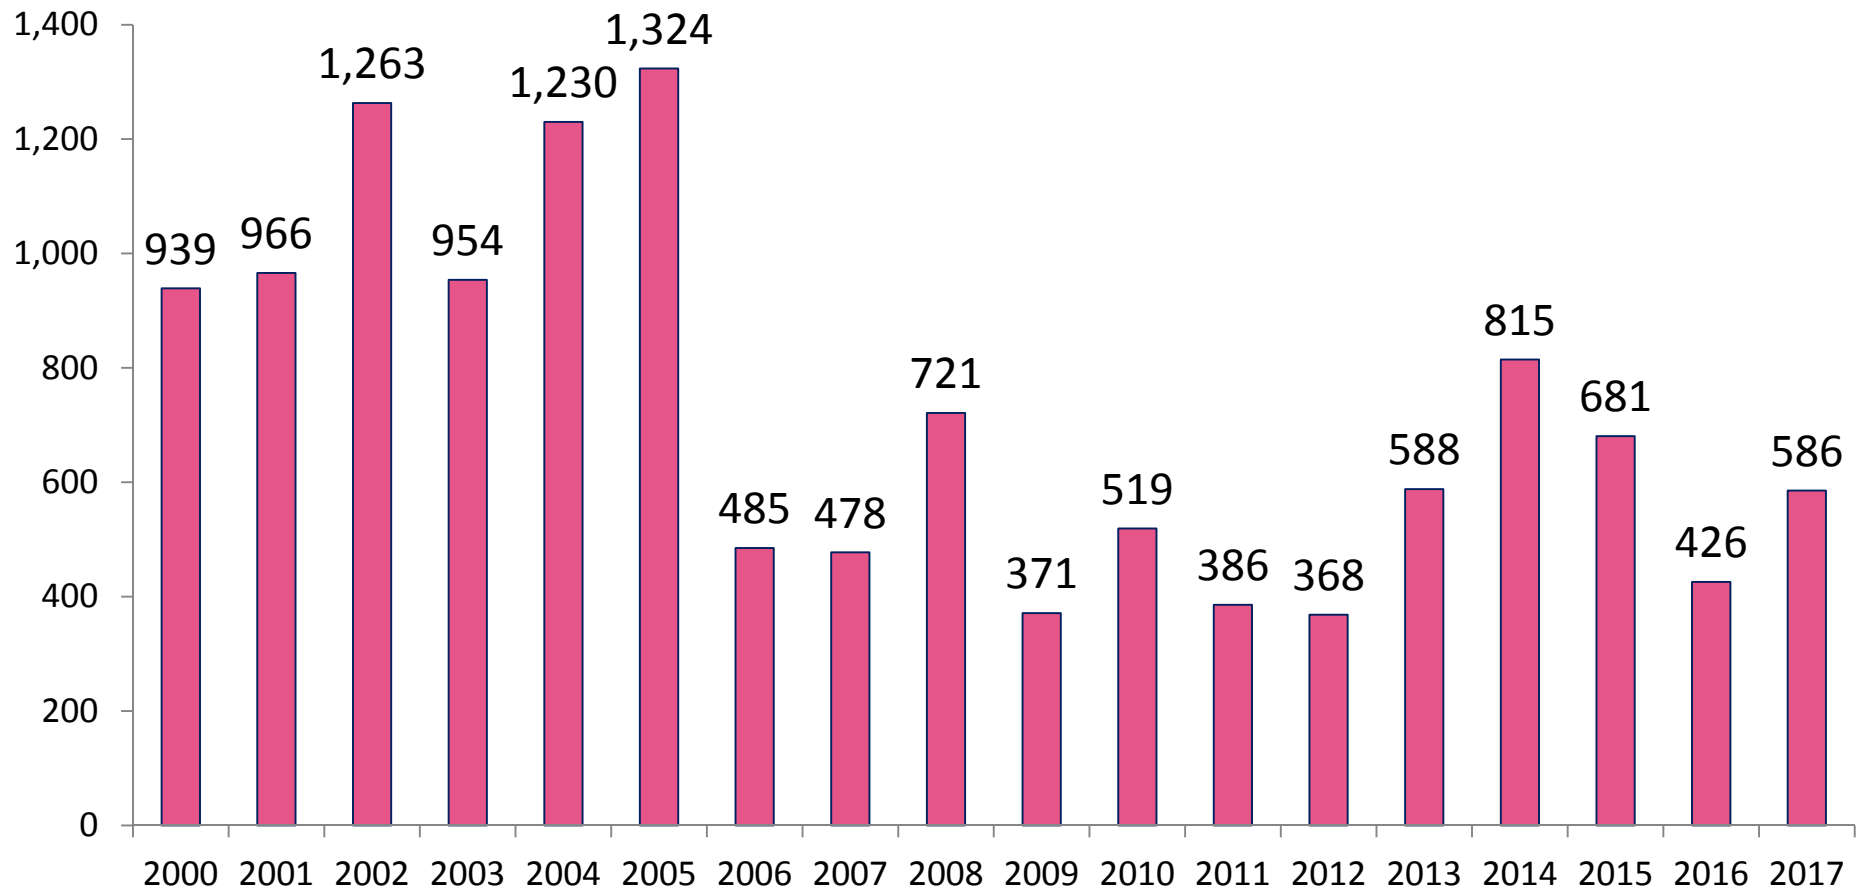

December Landings in Texas Were 13.3% Below Historical Averages

Texas Landings, December 2000-2017 (thousands of pounds, HLSO-weight)

December average for the 2000-2016 period = 2,918,400 pounds

December Landings in Alabama Were 123.8% Above Historical Averages

Alabama Landings, December 2000-2017 (thousands of pounds, HLSO-weight)

December average for the 2000-2016 period = 850,788 pounds

December Landings on the West Coast of Florida Were 20.4% Below Historical Averages

West Coast of Florida Landings, December 2000-2017 (thousands of pounds, HLSO-weight)

December average for the 2000-2016 period = 736,029 pounds

Data for December Landings in Mississippi Was Not Reported

December Ex-Vessel Prices 1999-2017 (U15)

December Ex-Vessel Prices 1999-2017 (26-30)

December Ex-Vessel Prices 1999-2017 (41-50)