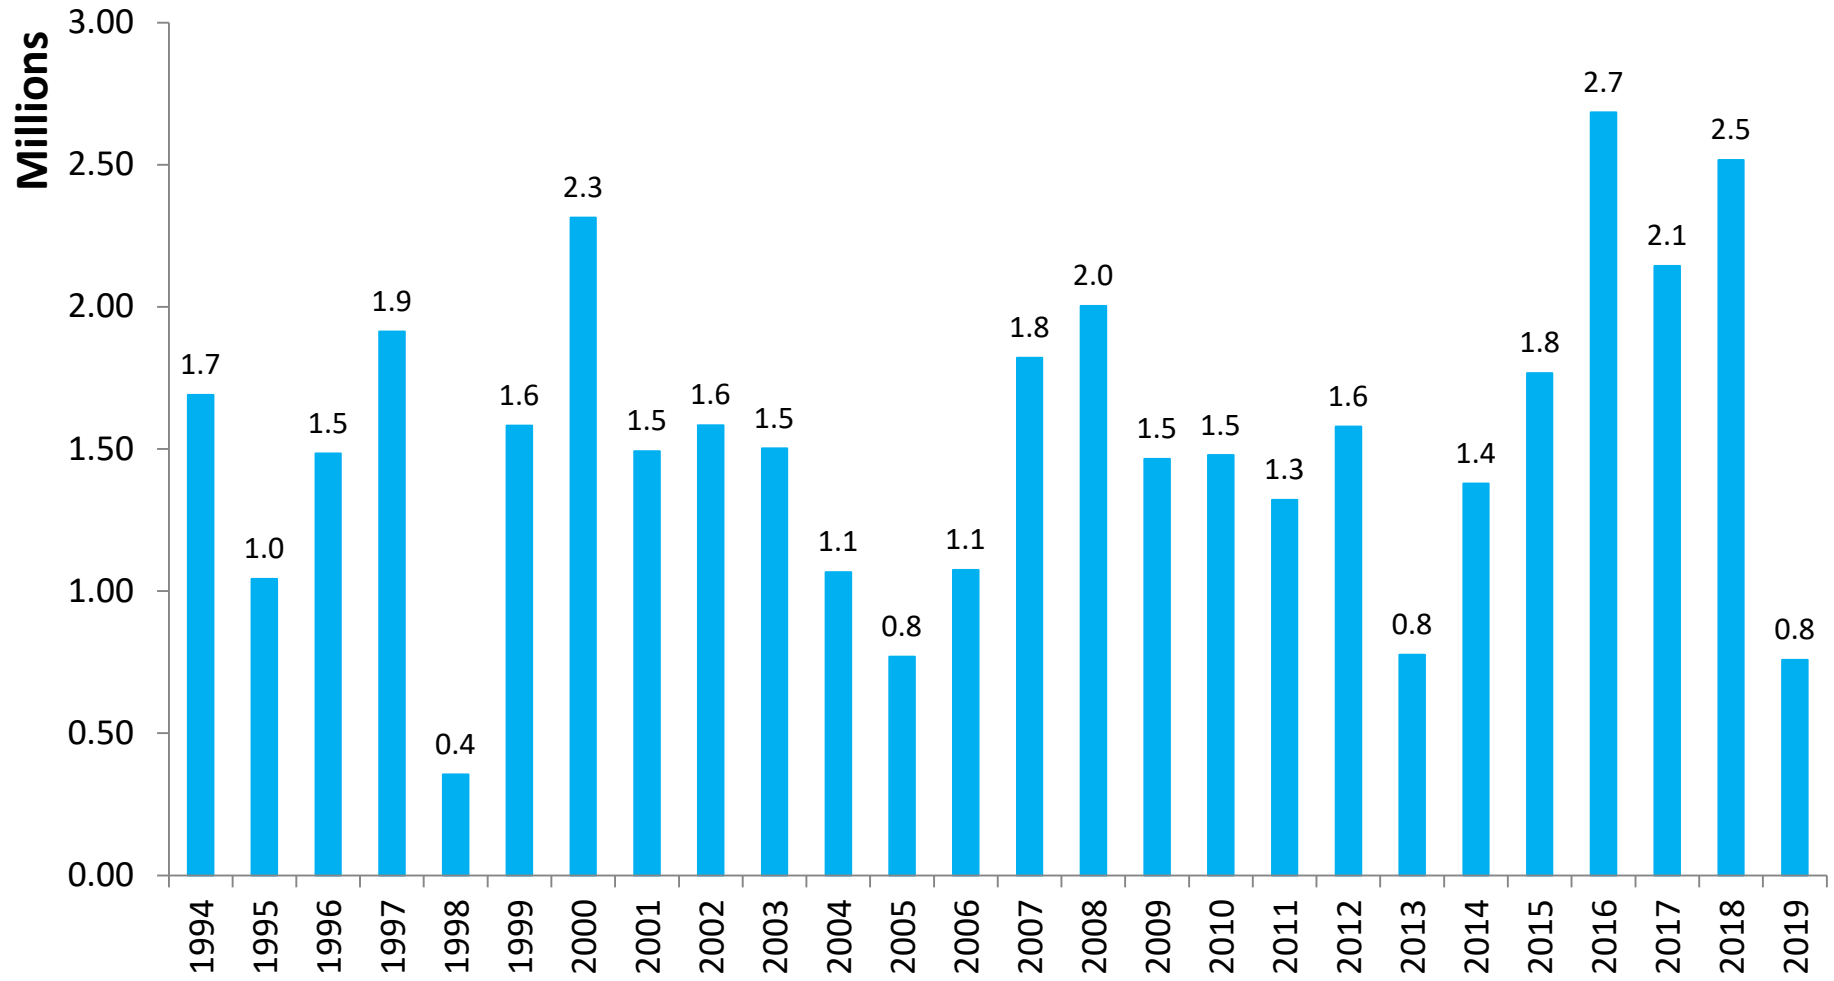

March average for the 1994-2019 period = 25,584 pounds

April Landings in North Carolina Were 43.1% Below Historical Averages

North Carolina Landings, April 1994-2020 (pounds, HLSO-weight)

April average for the 1994-2019 period = 41,952 pounds

May Landings in North Carolina Were 40.1% Above Historical Averages

North Carolina Landings, May 1994-2019 (pounds, HLSO-weight)

May average for the 1994-2018 period = 139,317 pounds

June Landings in North Carolina Were 69.6% Below Historical Averages

North Carolina Landings, June 1994-2019 (pounds, HLSO-weight)

June average for the 1994-2018 period = 449,452 pounds

July Landings in North Carolina Were 57.3% Below Historical Averages

North Carolina Landings, July 1994-2019 (pounds, HLSO-weight)

July average for the 1994-2018 period = 1,867,196 pounds

August Landings in North Carolina Were 55.1% Below Historical Averages

North Carolina Landings, August 1994-2019 (pounds, HLSO-weight)

August average for the 1994-2018 period = 1,687,288 pounds