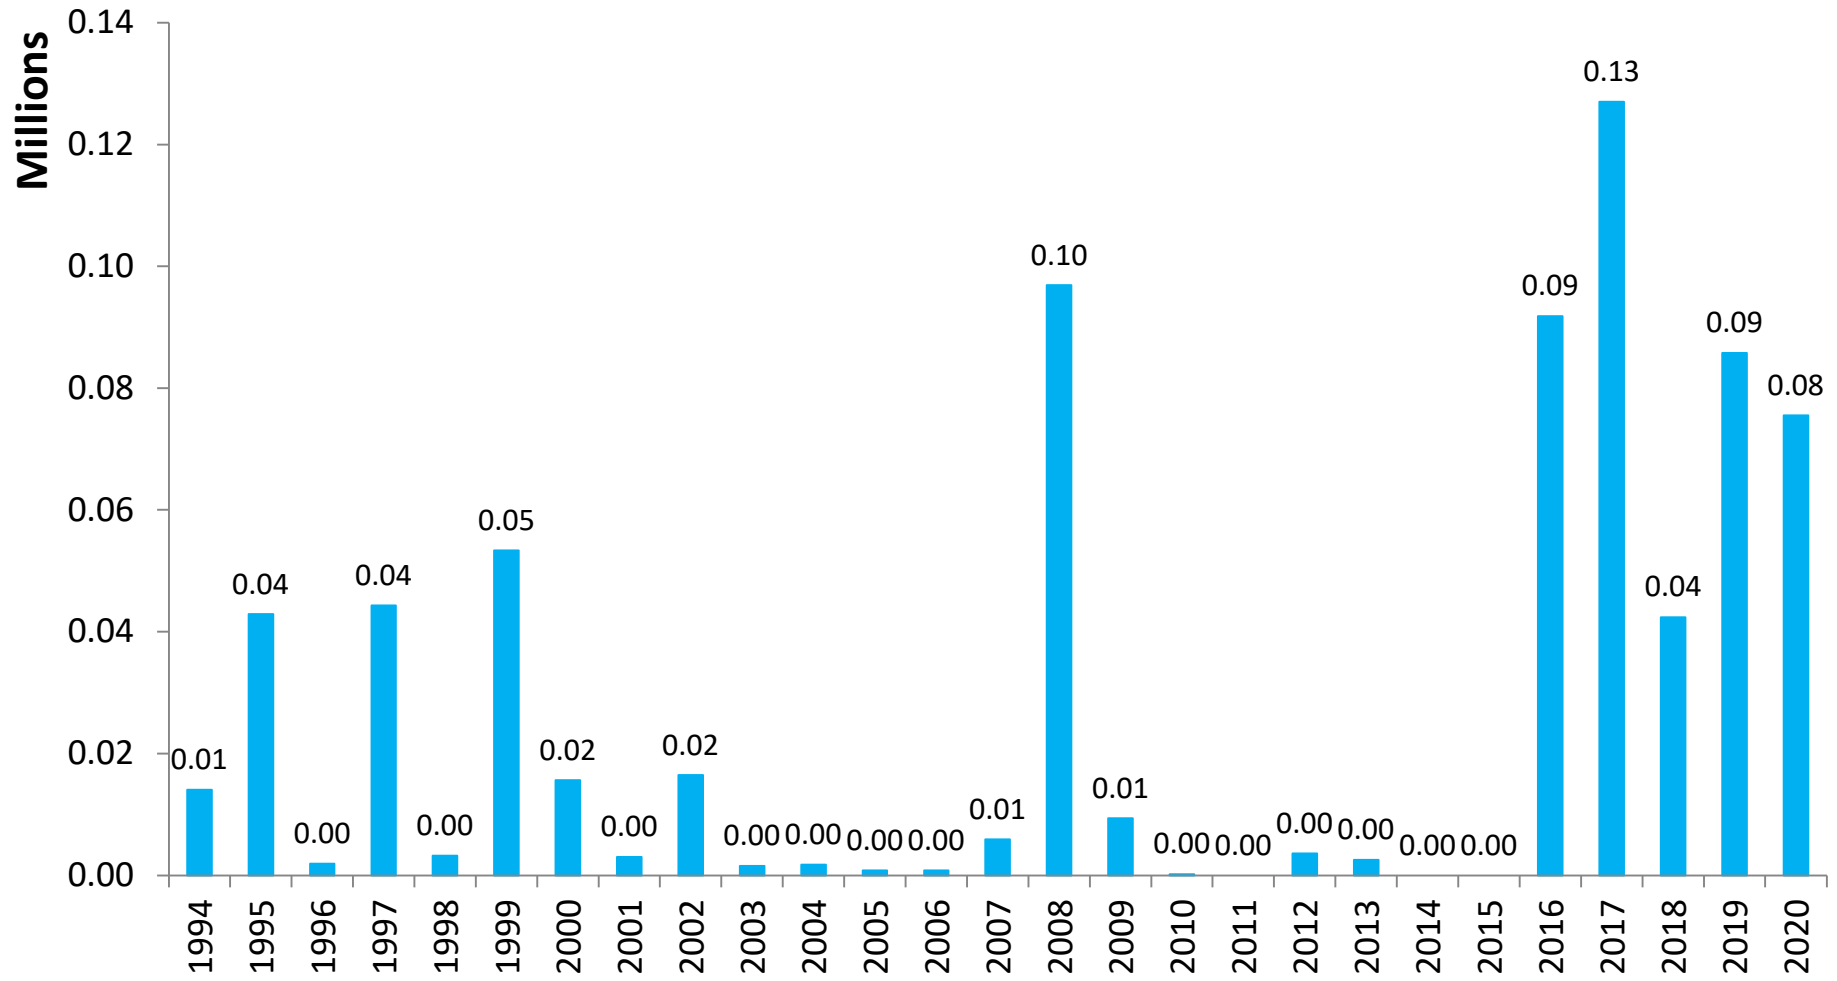

January Landings in North Carolina Were 1,713.0% Above Historical Averages

North Carolina Landings, January 1994-2020 (pounds, HLSO-weight)

January average for the 1994-2019 period = 95,578 pounds

February Landings in North Carolina Were 1,652.1% Above Historical Averages

North Carolina Landings, February 1994-2020 (pounds, HLSO-weight)

February average for the 1994-2019 period = 36,298 pounds

March Landings in North Carolina Were 195.2% Above Historical Averages

North Carolina Landings, March 1994-2020 (pounds, HLSO-weight)

March average for the 1994-2019 period = 25,584 pounds

April Landings in North Carolina Were 43.1% Below Historical Averages

North Carolina Landings, April 1994-2020 (pounds, HLSO-weight)

April average for the 1994-2019 period = 41,952 pounds

May Landings in North Carolina Were 40.1% Above Historical Averages

North Carolina Landings, May 1994-2019 (pounds, HLSO-weight)

May average for the 1994-2018 period = 139,317 pounds

June Landings in North Carolina Were 69.6% Below Historical Averages