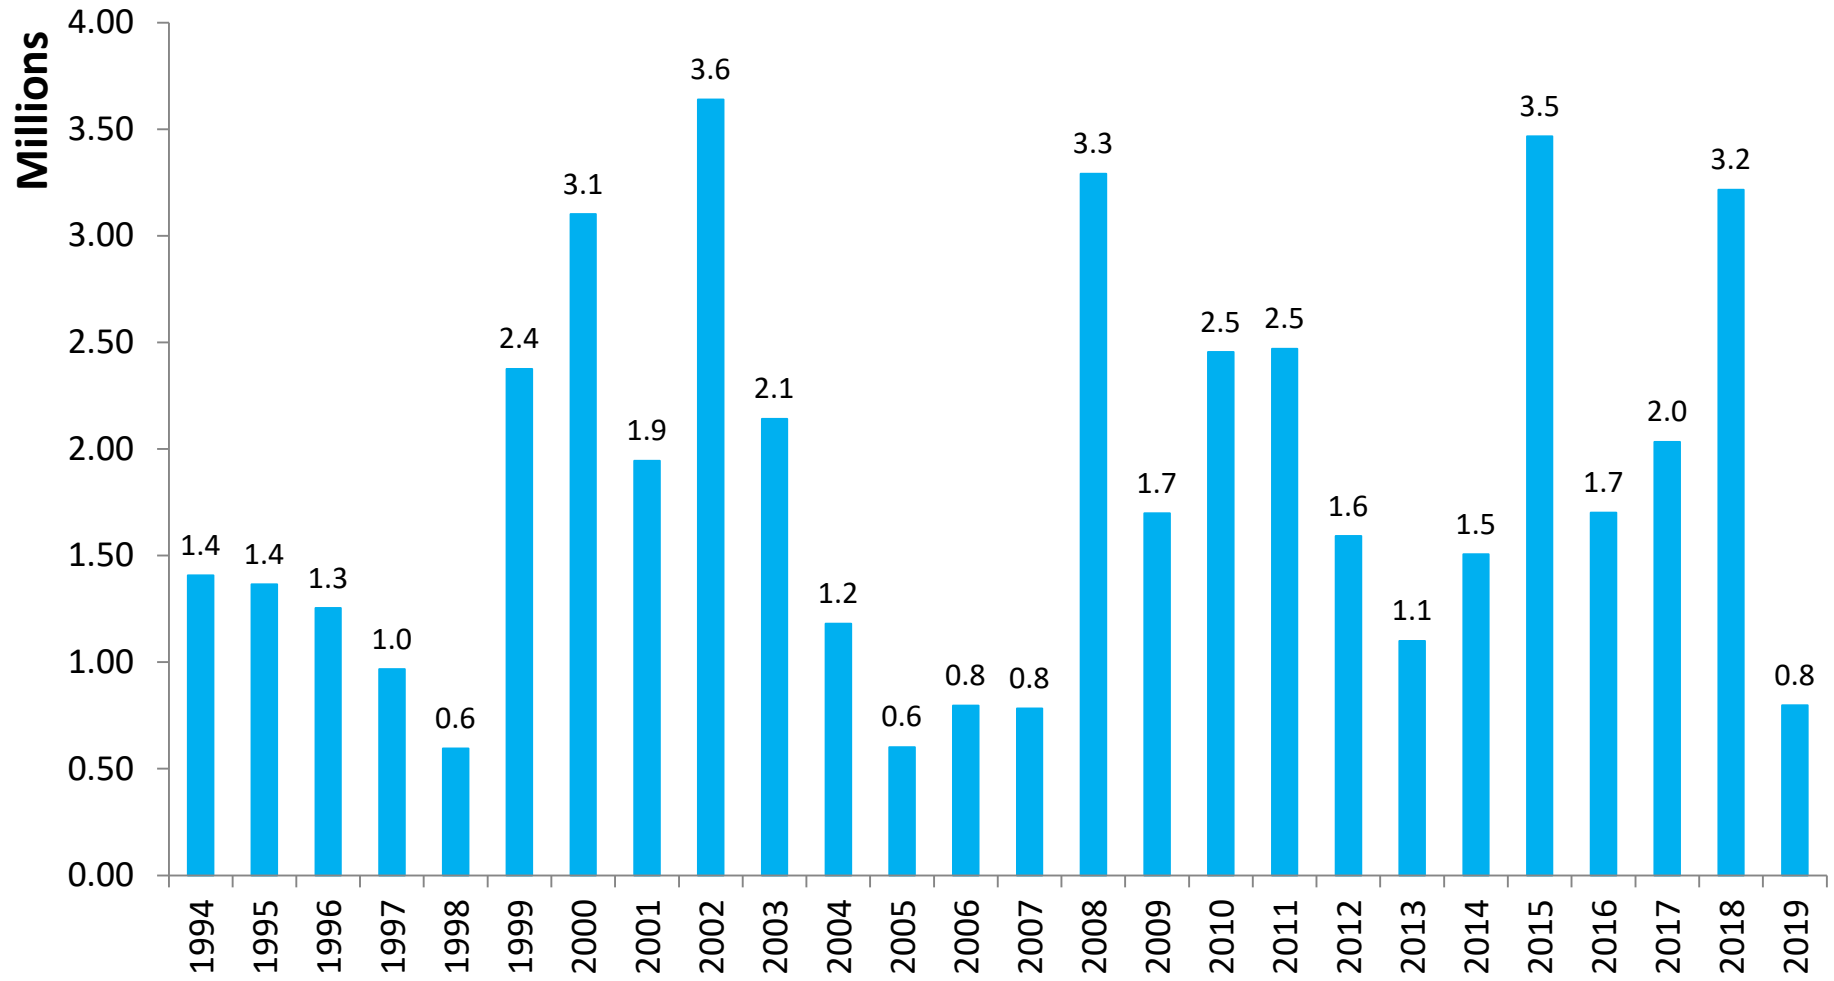

March average for the 1994-2019 period = 25,584 pounds

April Landings in North Carolina Were 43.1% Below Historical Averages

North Carolina Landings, April 1994-2020 (pounds, HLSO-weight)

April average for the 1994-2019 period = 41,952 pounds

May Landings in North Carolina Were 40.1% Above Historical Averages

North Carolina Landings, May 1994-2019 (pounds, HLSO-weight)

May average for the 1994-2018 period = 139,317 pounds

June Landings in North Carolina Were 69.6% Below Historical Averages

North Carolina Landings, June 1994-2019 (pounds, HLSO-weight)

June average for the 1994-2018 period = 449,452 pounds

July Landings in North Carolina Were 57.3% Below Historical Averages

North Carolina Landings, July 1994-2019 (pounds, HLSO-weight)

July average for the 1994-2018 period = 1,867,196 pounds

August Landings in North Carolina Were 55.1% Below Historical Averages

North Carolina Landings, August 1994-2019 (pounds, HLSO-weight)

August average for the 1994-2018 period = 1,687,288 pounds