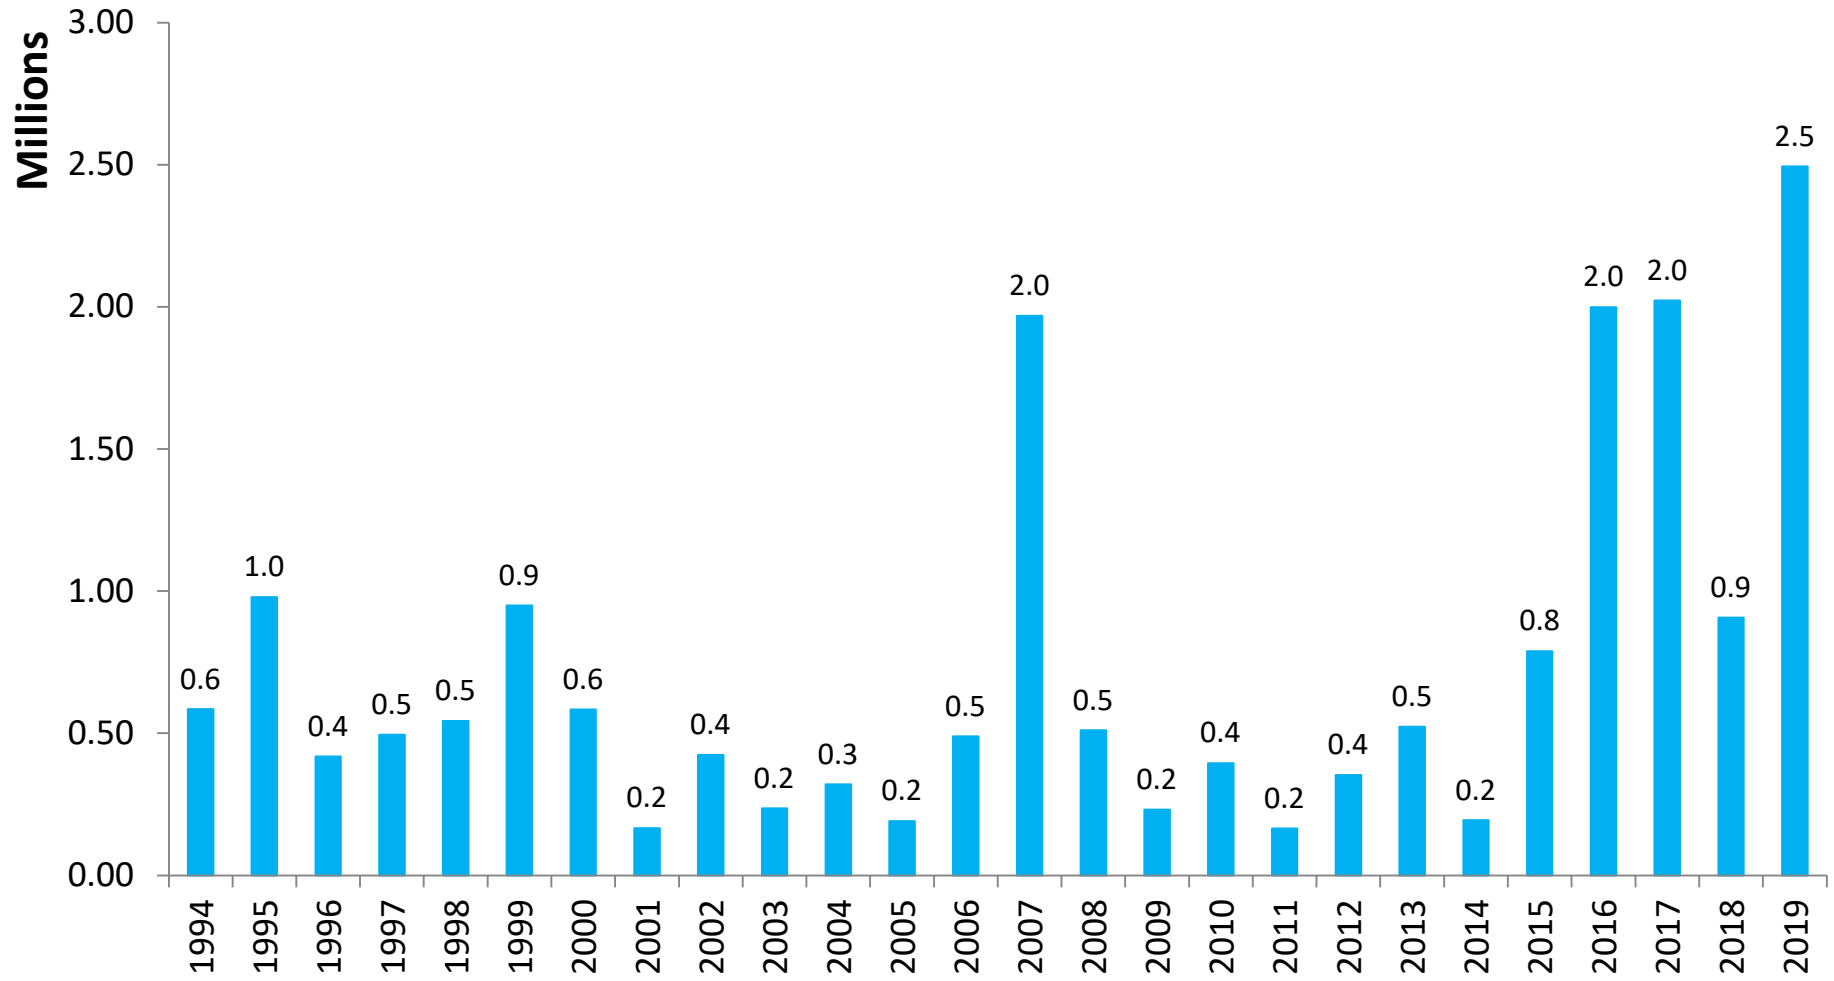

November Landings in North Carolina Were 249.1% Above Historical Averages

North Carolina Landings, November 1994-2019 (pounds, HLSO-weight)

November average for the 1994-2018 period = 714,423 pounds