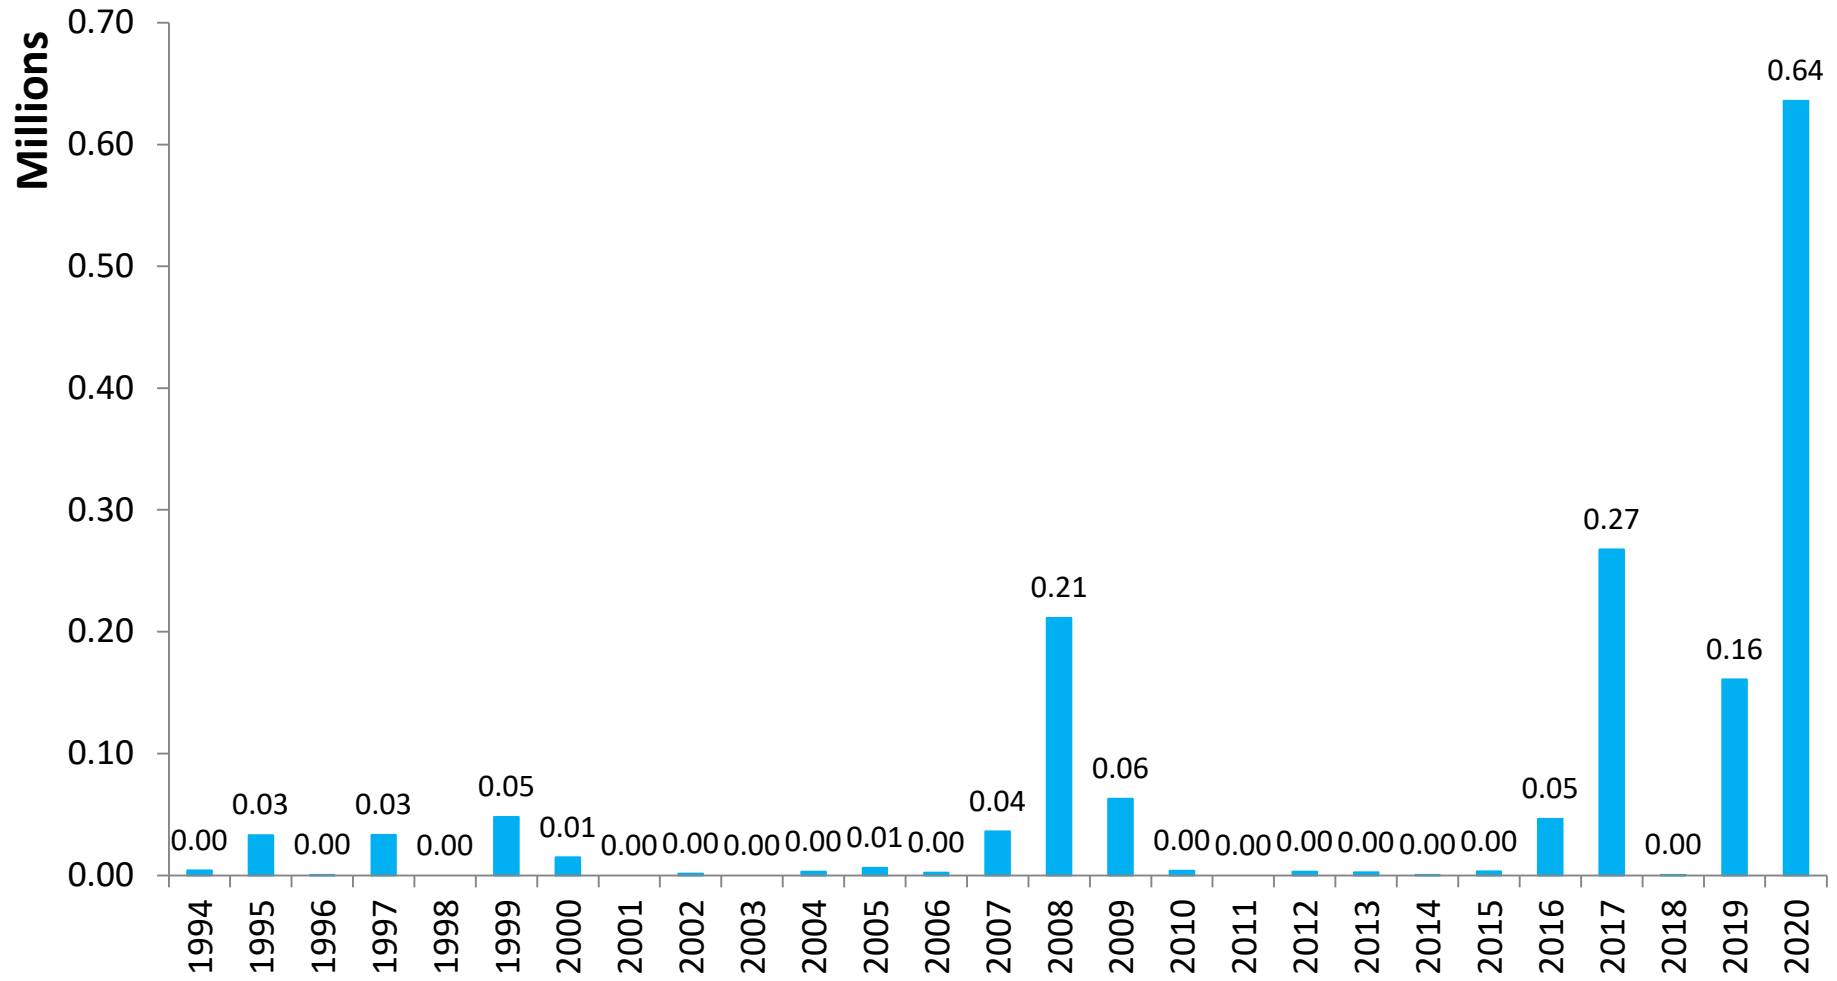

January Landings in North Carolina Were 1,713.0% Above Historical Averages

North Carolina Landings, January 1994-2020 (pounds, HLSO-weight)

January average for the 1994-2019 period = 95,578 pounds

February Landings in North Carolina Were 1,652.1% Above Historical Averages

North Carolina Landings, February 1994-2020 (pounds, HLSO-weight)

February average for the 1994-2019 period = 36,298 pounds

March Landings in North Carolina Were 195.2% Above Historical Averages

North Carolina Landings, March 1994-2020 (pounds, HLSO-weight)

March average for the 1994-2019 period = 25,584 pounds

April Landings in North Carolina Were 43.1% Below Historical Averages

North Carolina Landings, April 1994-2020 (pounds, HLSO-weight)

April average for the 1994-2019 period = 41,952 pounds

May Landings in North Carolina Were 40.1% Above Historical Averages

North Carolina Landings, May 1994-2019 (pounds, HLSO-weight)

May average for the 1994-2018 period = 139,317 pounds

June Landings in North Carolina Were 69.6% Below Historical Averages