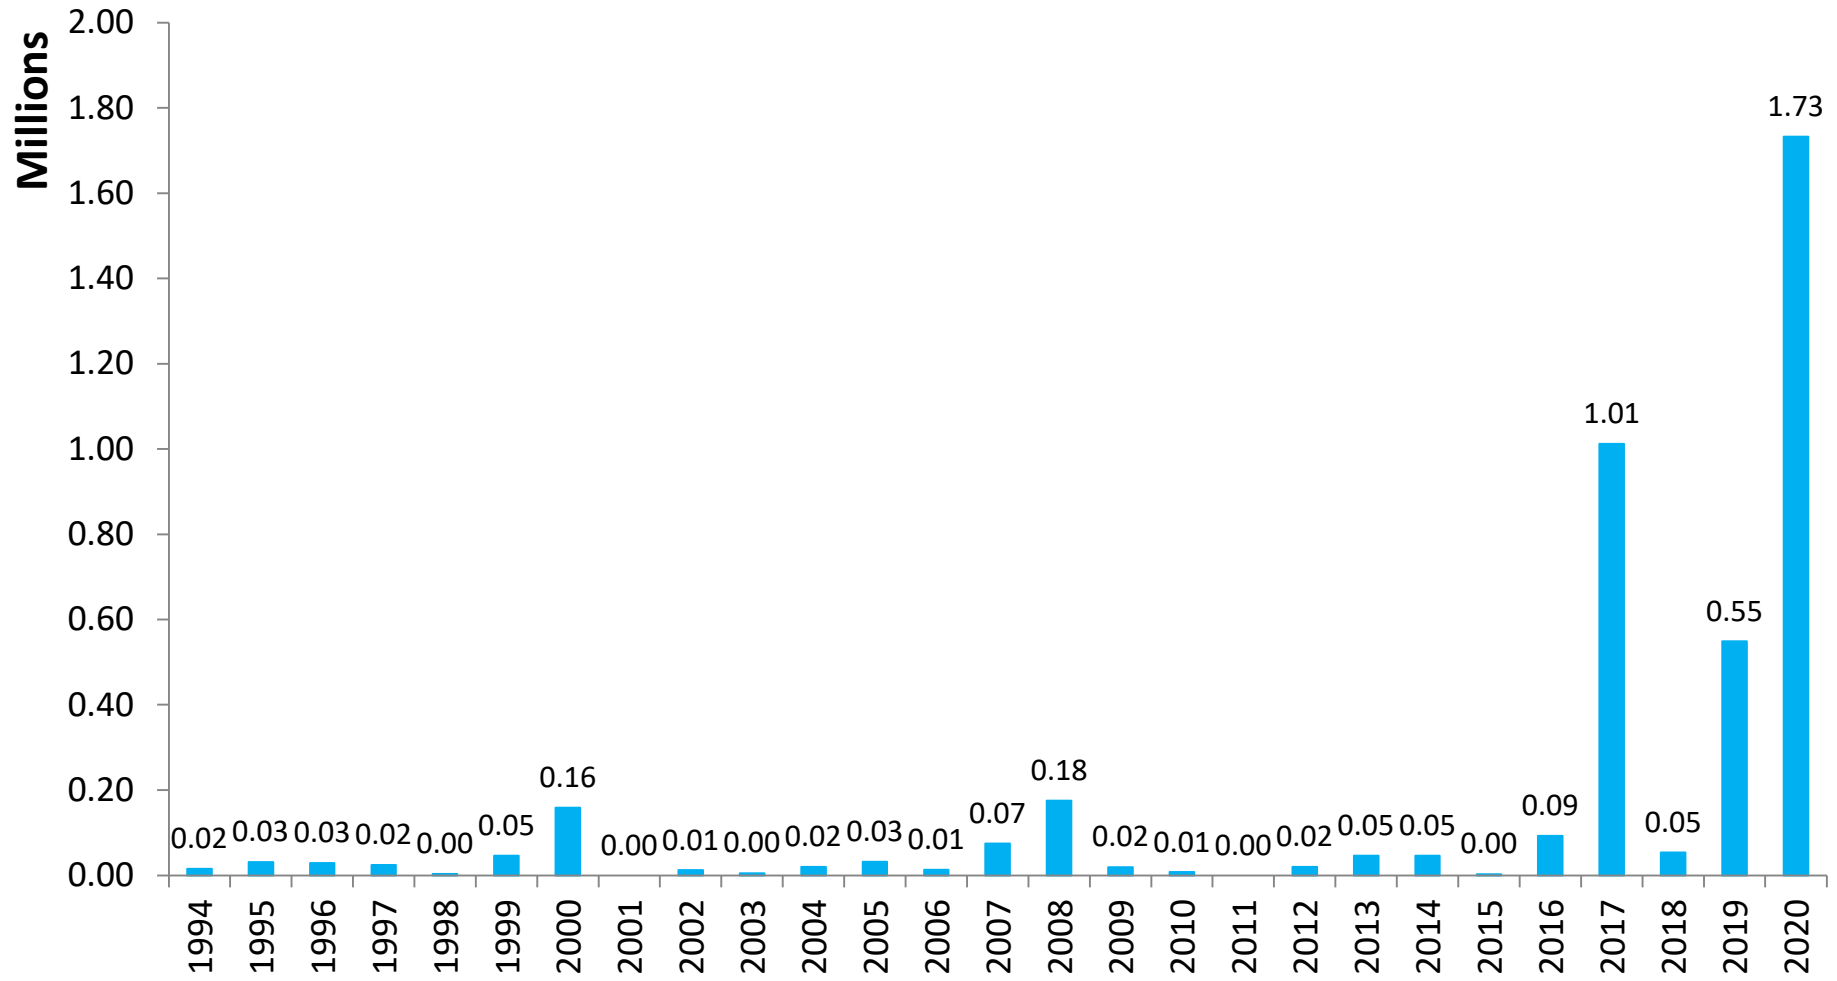

January Landings in North Carolina Were 1,713.0% Above Historical Averages

North Carolina Landings, January 1994-2020 (pounds, HLSO-weight)

January average for the 1994-2019 period = 95,578 pounds

February Landings in North Carolina Were 1,652.1% Above Historical Averages

North Carolina Landings, February 1994-2020 (pounds, HLSO-weight)

February average for the 1994-2019 period = 36,298 pounds

March Landings in North Carolina Were 195.2% Above Historical Averages

North Carolina Landings, March 1994-2020 (pounds, HLSO-weight)

March average for the 1994-2019 period = 25,584 pounds

April Landings in North Carolina Were 43.1% Below Historical Averages

North Carolina Landings, April 1994-2020 (pounds, HLSO-weight)

April average for the 1994-2019 period = 41,952 pounds

May Landings in North Carolina Were 40.1% Above Historical Averages

North Carolina Landings, May 1994-2019 (pounds, HLSO-weight)

May average for the 1994-2018 period = 139,317 pounds

June Landings in North Carolina Were 69.6% Below Historical Averages