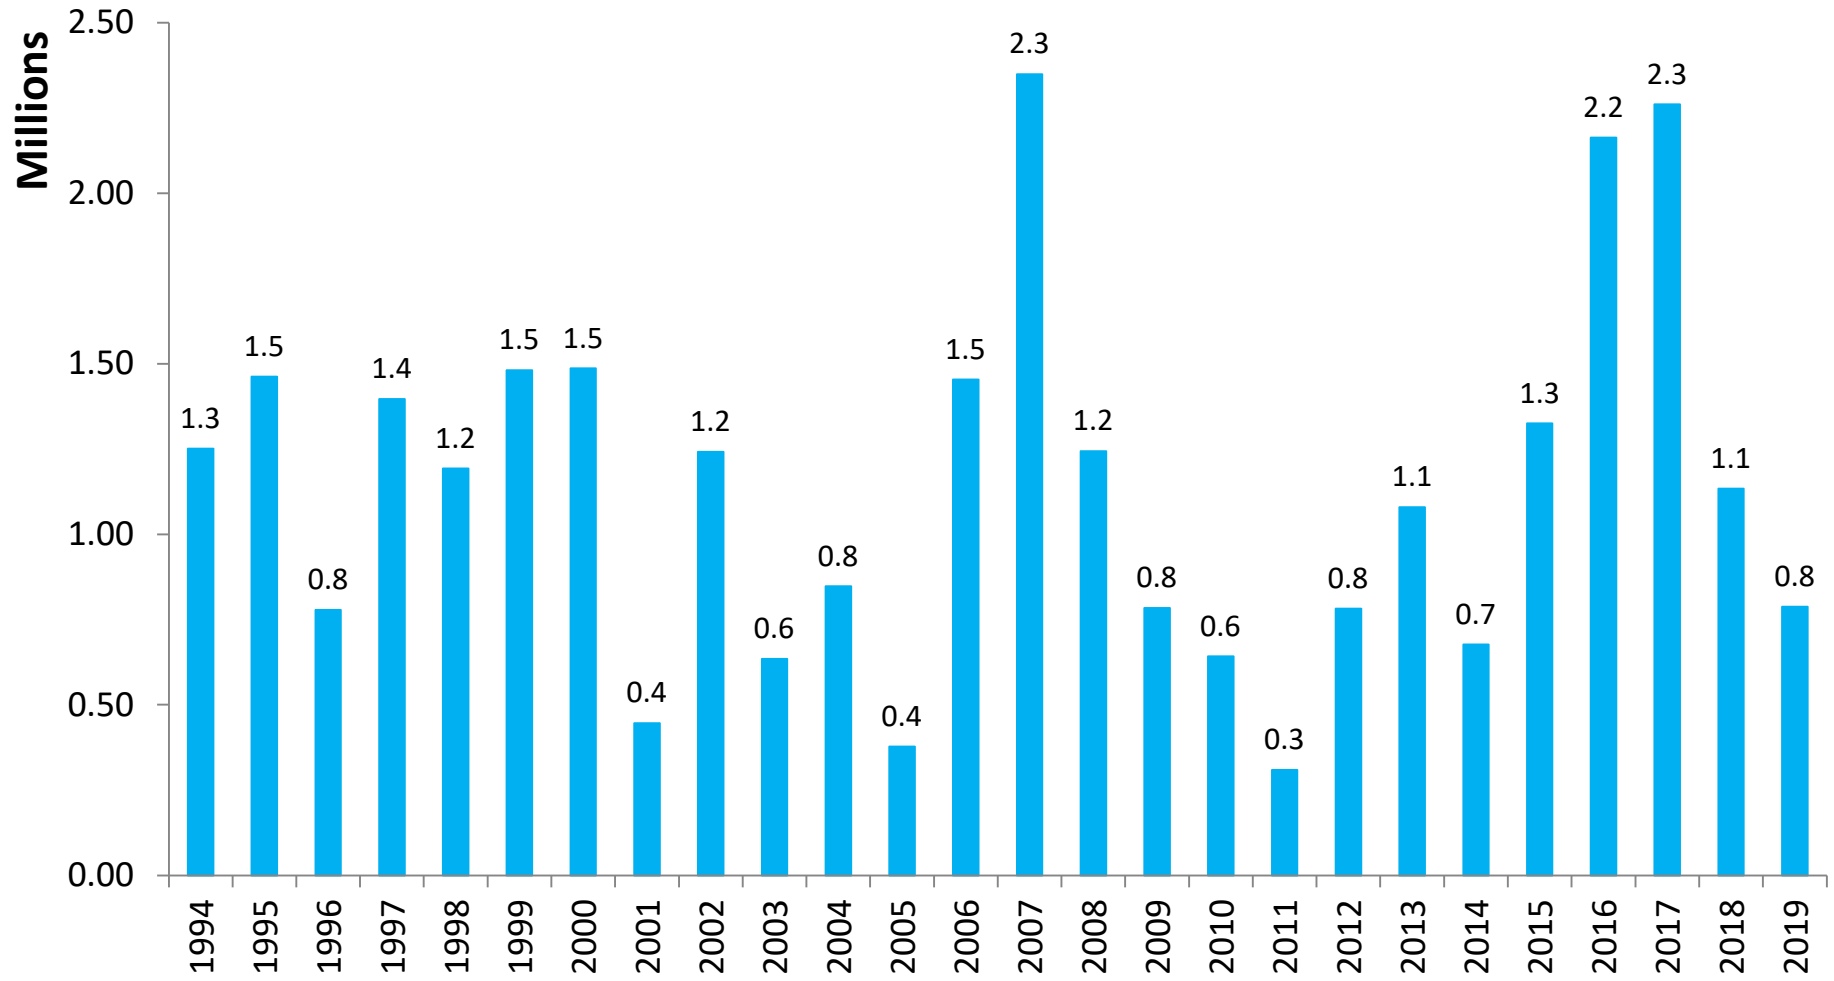

March average for the 1994-2019 period = 25,584 pounds

April Landings in North Carolina Were 43.1% Below Historical Averages

North Carolina Landings, April 1994-2020 (pounds, HLSO-weight)

April average for the 1994-2019 period = 41,952 pounds

July average for the 1994-2018 period = 1,867,196 pounds

August Landings in North Carolina Were 55.1% Below Historical Averages

North Carolina Landings, August 1994-2019 (pounds, HLSO-weight)

August average for the 1994-2018 period = 1,687,288 pounds

September Landings in North Carolina Were 48.7% Below Historical Averages

North Carolina Landings, September 1994-2019 (pounds, HLSO-weight)

September average for the 1994-2018 period = 1,211,264 pounds

October Landings in North Carolina Were 37.1% Below Historical Averages

North Carolina Landings, October 1994-2019 (pounds, HLSO-weight)

October average for the 1994-2018 period = 1,252,098 pounds

November Landings in North Carolina Were 249.1% Above Historical Averages