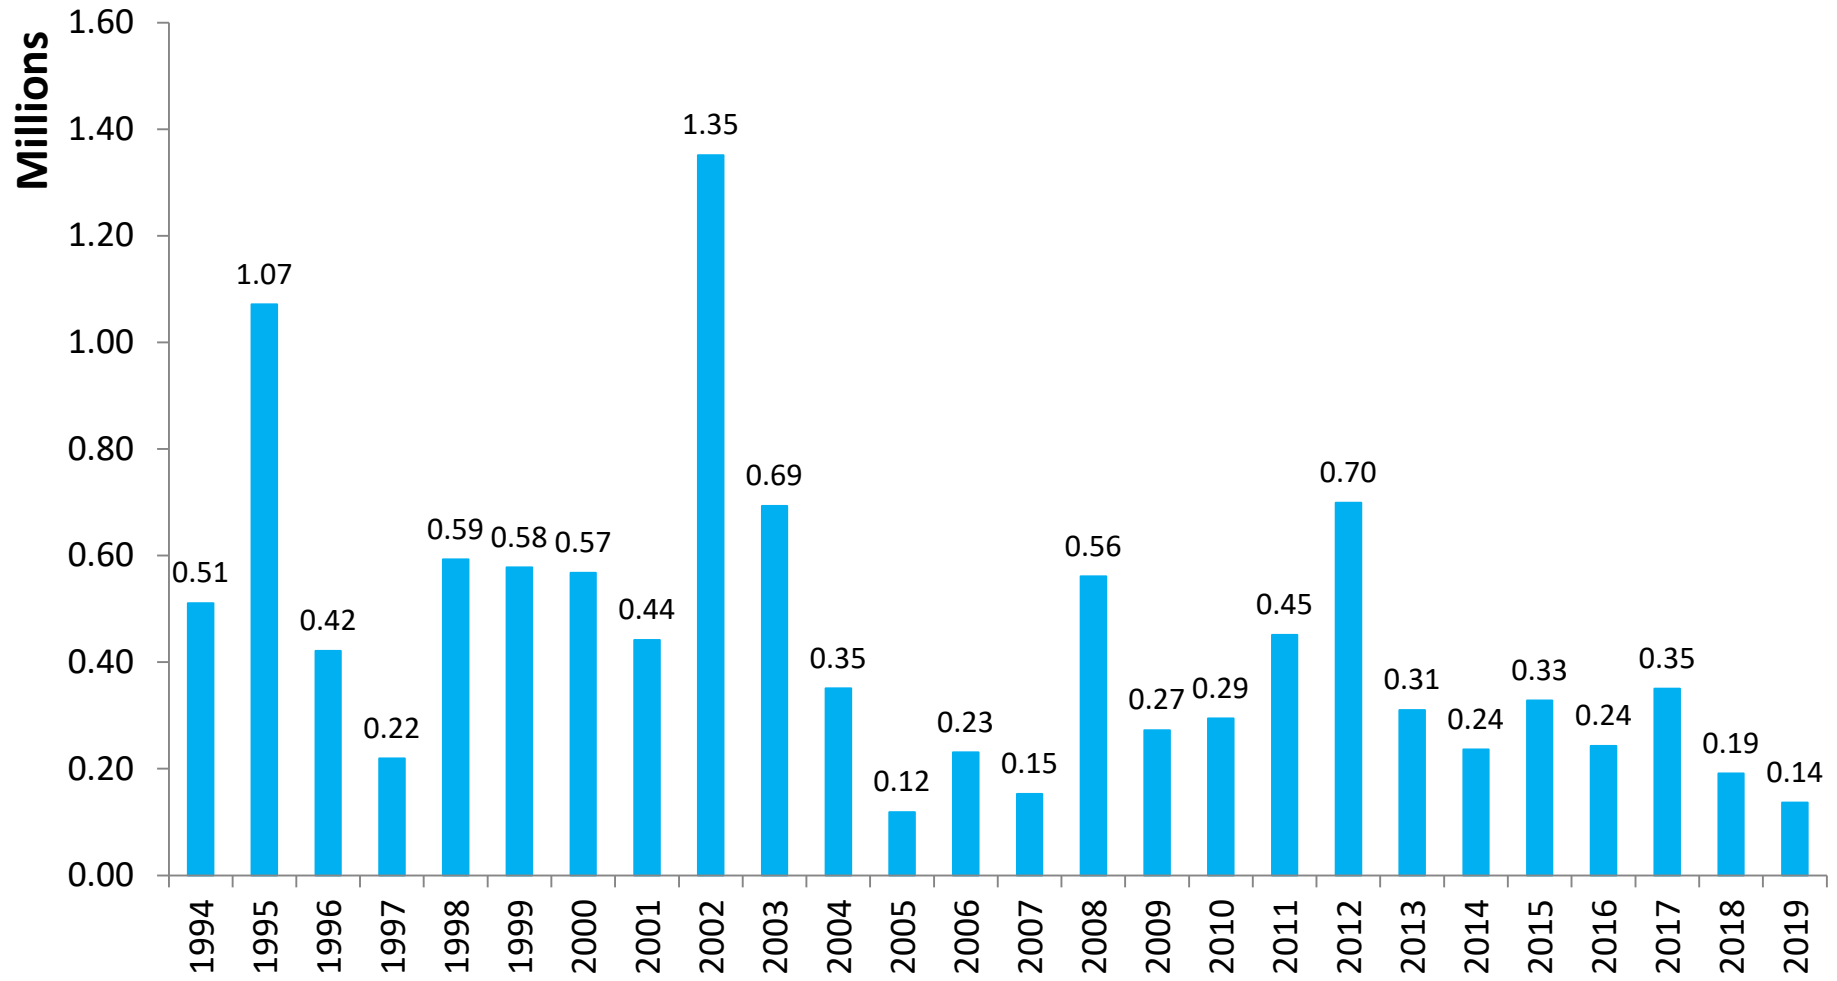

North Carolina Landings, February 1994-2020 (pounds, HLSO-weight)

February average for the 1994-2019 period = 36,298 pounds

March Landings in North Carolina Were 195.2% Above Historical Averages

North Carolina Landings, March 1994-2020 (pounds, HLSO-weight)

March average for the 1994-2019 period = 25,584 pounds

April Landings in North Carolina Were 43.1% Below Historical Averages

North Carolina Landings, April 1994-2020 (pounds, HLSO-weight)

April average for the 1994-2019 period = 41,952 pounds

May Landings in North Carolina Were 40.1% Above Historical Averages

North Carolina Landings, May 1994-2019 (pounds, HLSO-weight)

May average for the 1994-2018 period = 139,317 pounds

June Landings in North Carolina Were 69.6% Below Historical Averages

North Carolina Landings, June 1994-2019 (pounds, HLSO-weight)

June average for the 1994-2018 period = 449,452 pounds

July Landings in North Carolina Were 57.3% Below Historical Averages

North Carolina Landings, July 1994-2019 (pounds, HLSO-weight)