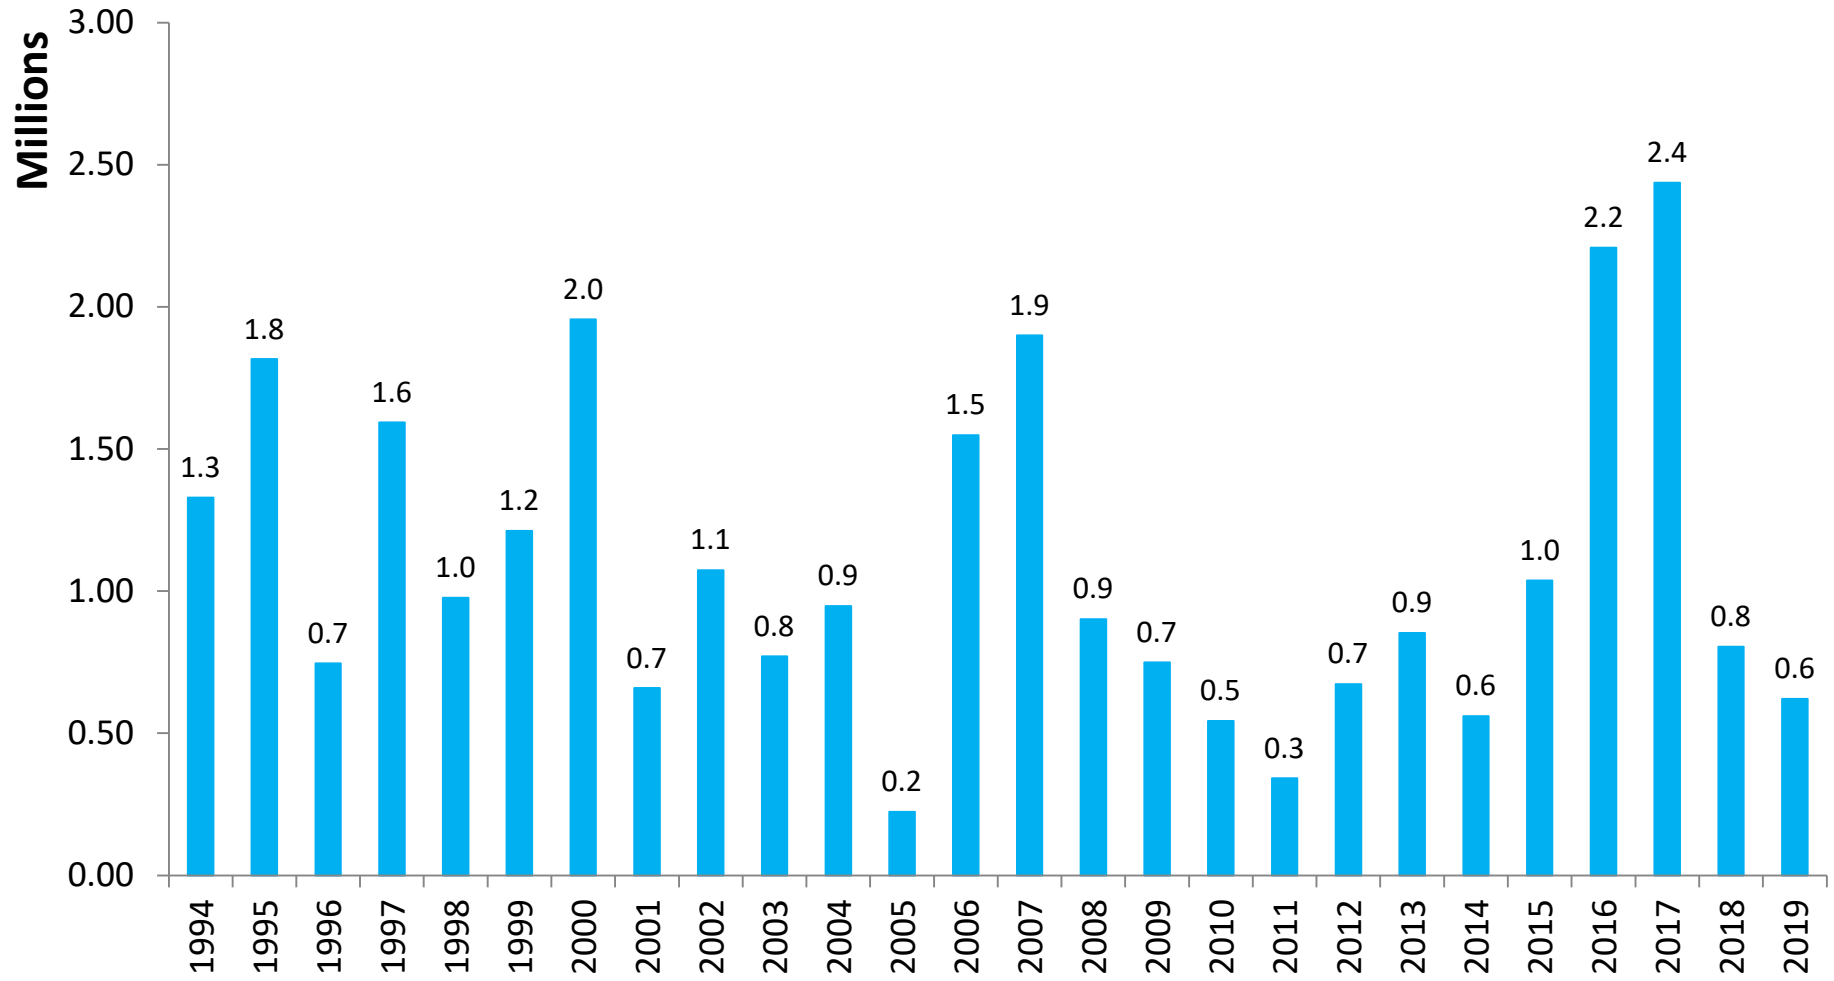

March average for the 1994-2019 period = 25,584 pounds

April Landings in North Carolina Were 43.1% Below Historical Averages

North Carolina Landings, April 1994-2020 (pounds, HLSO-weight)

April average for the 1994-2019 period = 41,952 pounds

North Carolina Landings, June 1994-2019 (pounds, HLSO-weight)

June average for the 1994-2018 period = 449,452 pounds

July Landings in North Carolina Were 57.3% Below Historical Averages

North Carolina Landings, July 1994-2019 (pounds, HLSO-weight)

July average for the 1994-2018 period = 1,867,196 pounds

August Landings in North Carolina Were 55.1% Below Historical Averages

North Carolina Landings, August 1994-2019 (pounds, HLSO-weight)

August average for the 1994-2018 period = 1,687,288 pounds

September Landings in North Carolina Were 48.7% Below Historical Averages

North Carolina Landings, September 1994-2019 (pounds, HLSO-weight)

September average for the 1994-2018 period = 1,211,264 pounds