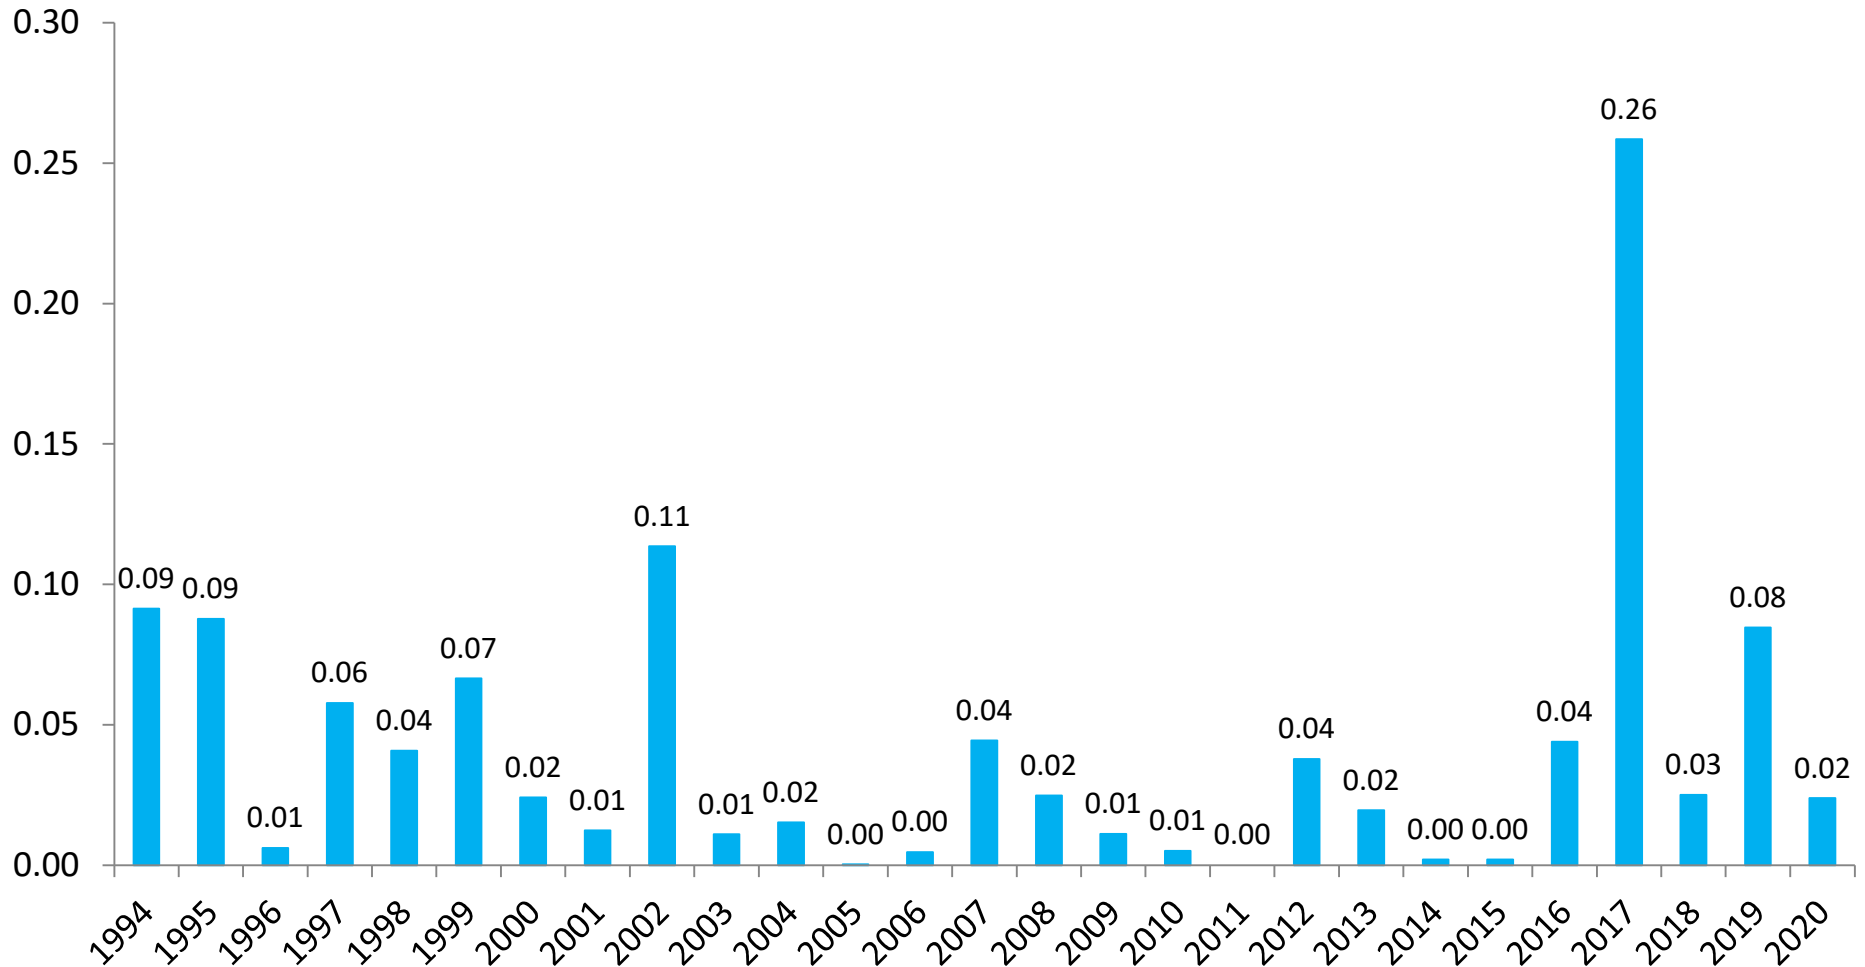

January Landings in North Carolina Were 1,713.0% Above Historical Averages

North Carolina Landings, January 1994-2020 (pounds, HLSO-weight)

January average for the 1994-2019 period = 95,578 pounds

February Landings in North Carolina Were 1,652.1% Above Historical Averages

North Carolina Landings, February 1994-2020 (pounds, HLSO-weight)

February average for the 1994-2019 period = 36,298 pounds

March Landings in North Carolina Were 195.2% Above Historical Averages

North Carolina Landings, March 1994-2020 (pounds, HLSO-weight)

March average for the 1994-2019 period = 25,584 pounds

April Landings in North Carolina Were 43.1% Below Historical Averages

North Carolina Landings, April 1994-2020 (pounds, HLSO-weight)

April average for the 1994-2019 period = 41,952 pounds

May Landings in North Carolina Were 40.1% Above Historical Averages

North Carolina Landings, May 1994-2019 (pounds, HLSO-weight)

May average for the 1994-2018 period = 139,317 pounds

June Landings in North Carolina Were 69.6% Below Historical Averages