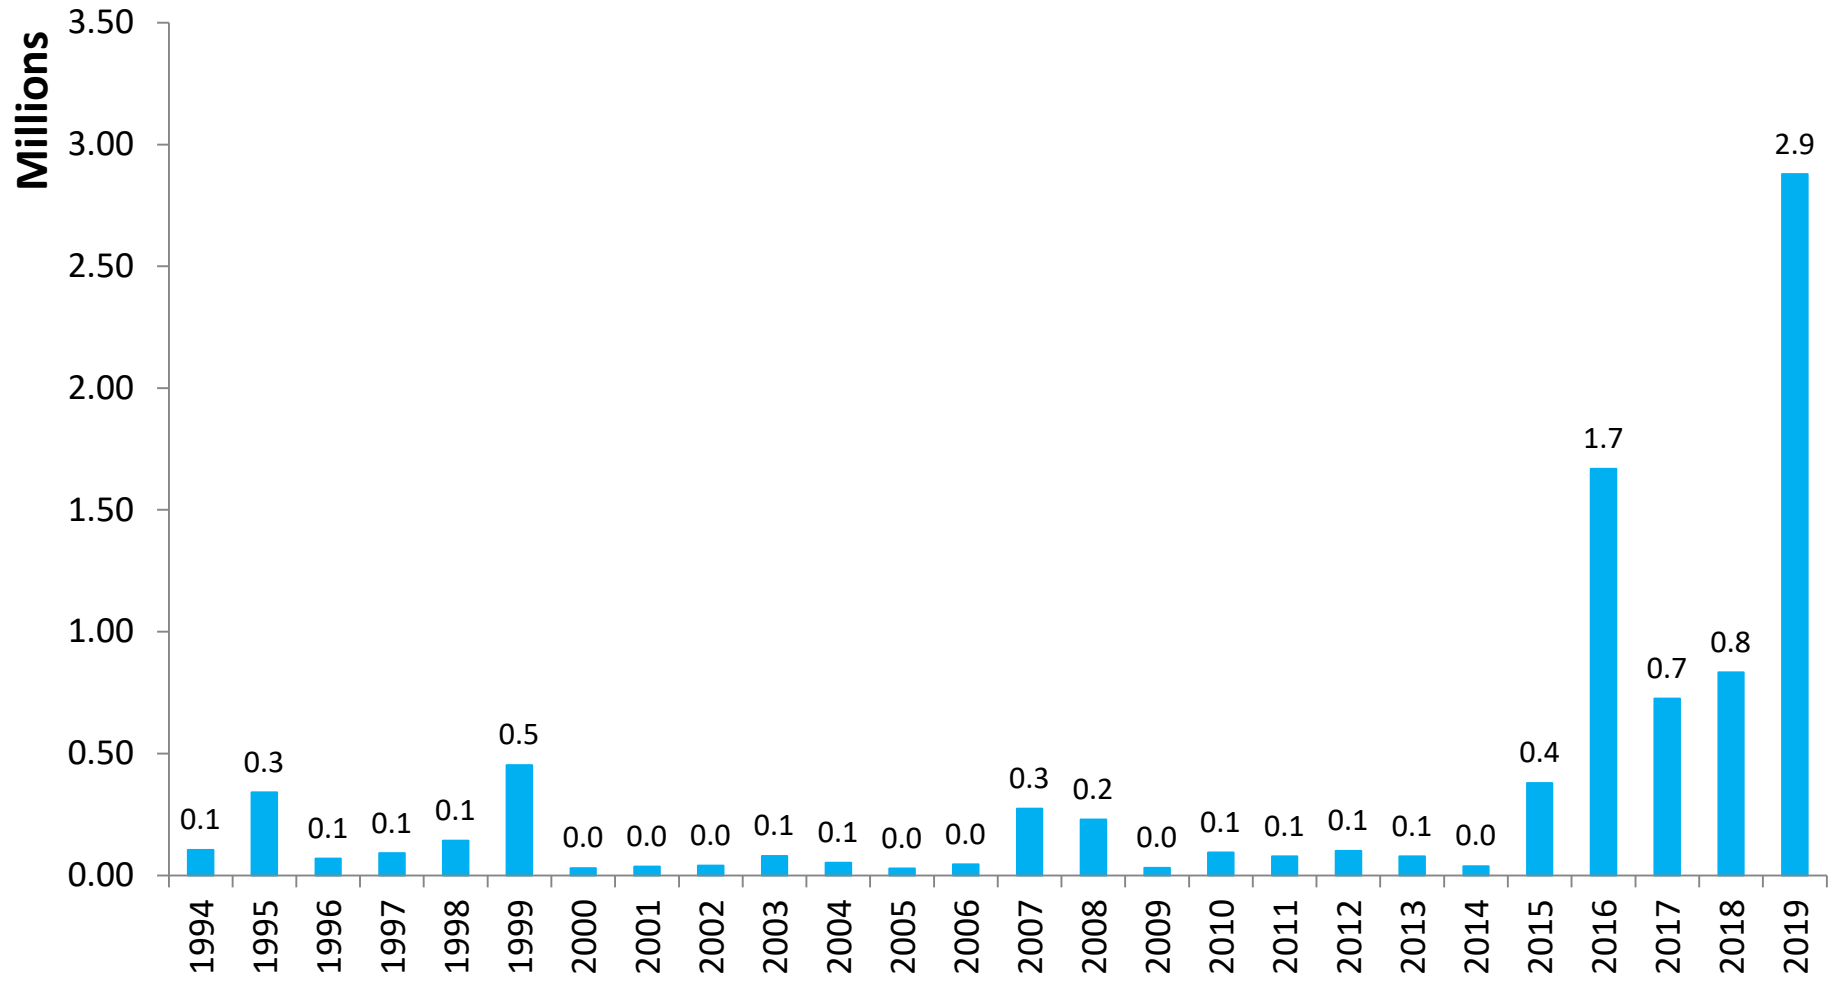

October Landings in North Carolina Were 37.1% Below Historical Averages

North Carolina Landings, October 1994-2019 (pounds, HLSO-weight)

October average for the 1994-2018 period = 1,252,098 pounds

November Landings in North Carolina Were 249.1% Above Historical Averages

North Carolina Landings, November 1994-2019 (pounds, HLSO-weight)

November average for the 1994-2018 period = 714,423 pounds

December Landings in North Carolina Were 996.7% Above Historical Averages

North Carolina Landings, December 1994-2019 (pounds, HLSO-weight)

December average for the 1994-2018 period = 262,430 pounds