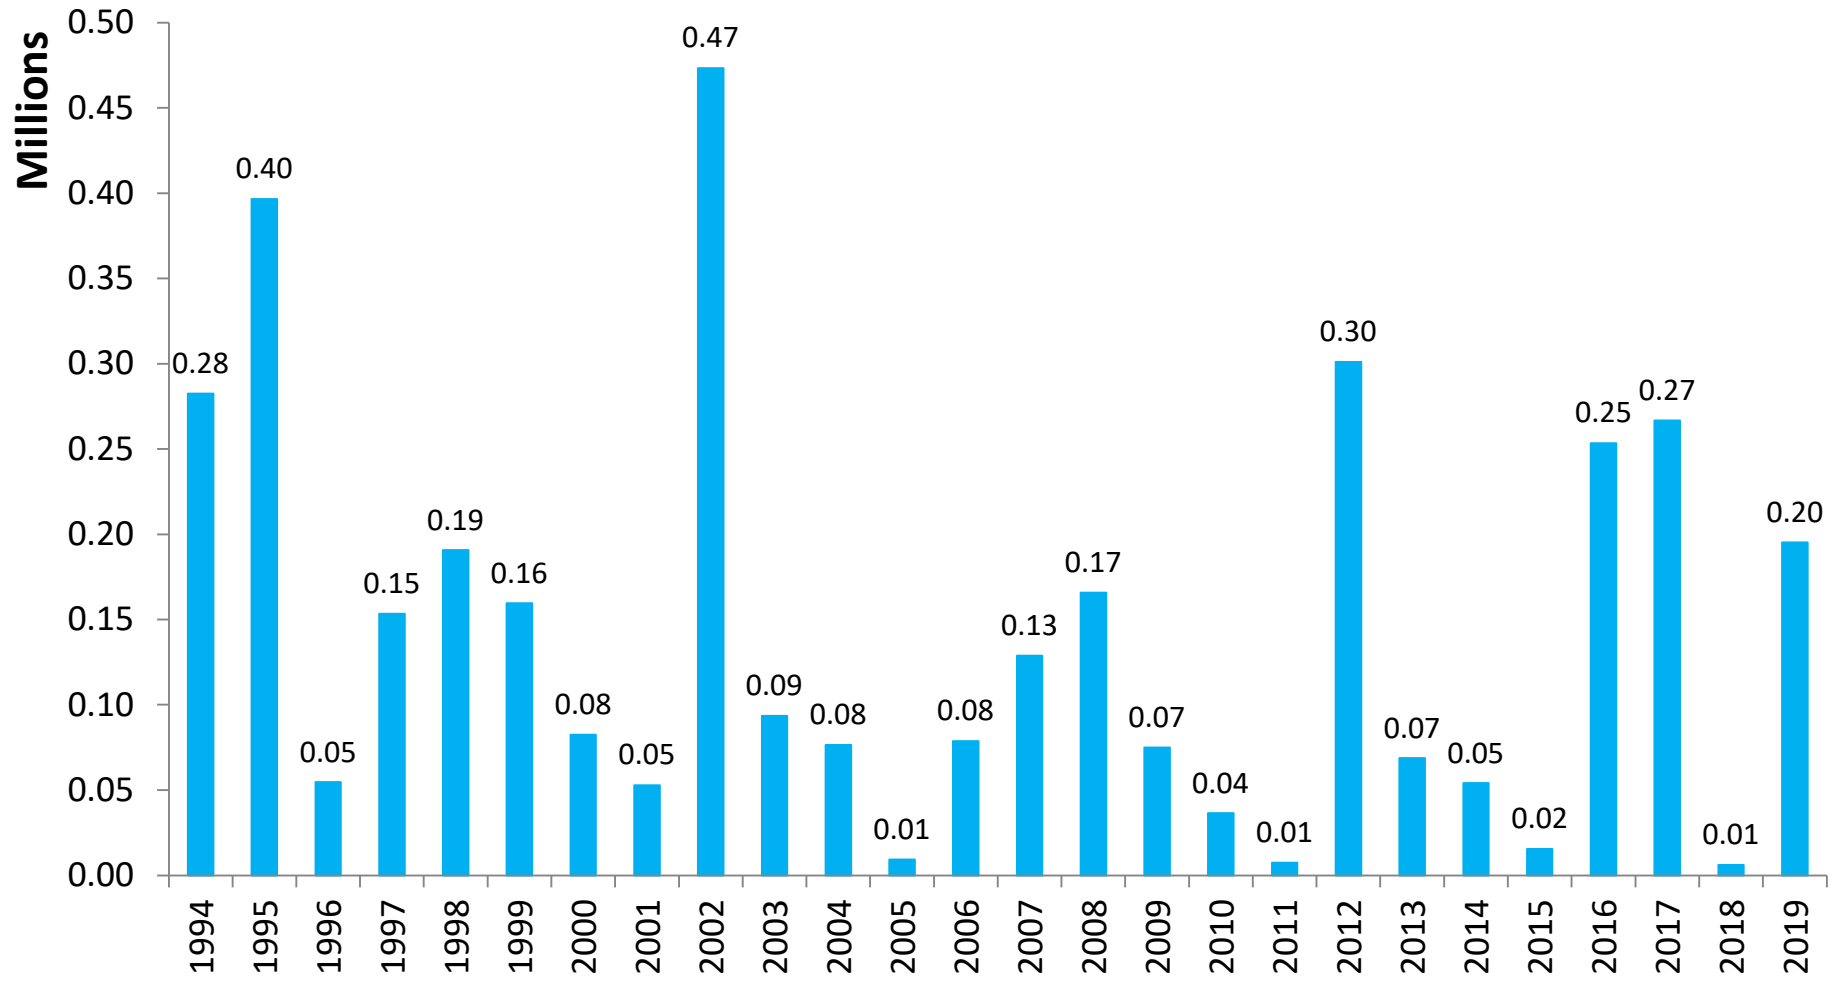

January Landings in North Carolina Were 1,713.0% Above Historical Averages

North Carolina Landings, January 1994-2020 (pounds, HLSO-weight)

January average for the 1994-2019 period = 95,578 pounds

February Landings in North Carolina Were 1,652.1% Above Historical Averages

North Carolina Landings, February 1994-2020 (pounds, HLSO-weight)

February average for the 1994-2019 period = 36,298 pounds

March Landings in North Carolina Were 195.2% Above Historical Averages

North Carolina Landings, March 1994-2020 (pounds, HLSO-weight)

March average for the 1994-2019 period = 25,584 pounds

April Landings in North Carolina Were 43.1% Below Historical Averages

North Carolina Landings, April 1994-2020 (pounds, HLSO-weight)

April average for the 1994-2019 period = 41,952 pounds

May Landings in North Carolina Were 40.1% Above Historical Averages

North Carolina Landings, May 1994-2019 (pounds, HLSO-weight)

May average for the 1994-2018 period = 139,317 pounds

June Landings in North Carolina Were 69.6% Below Historical Averages