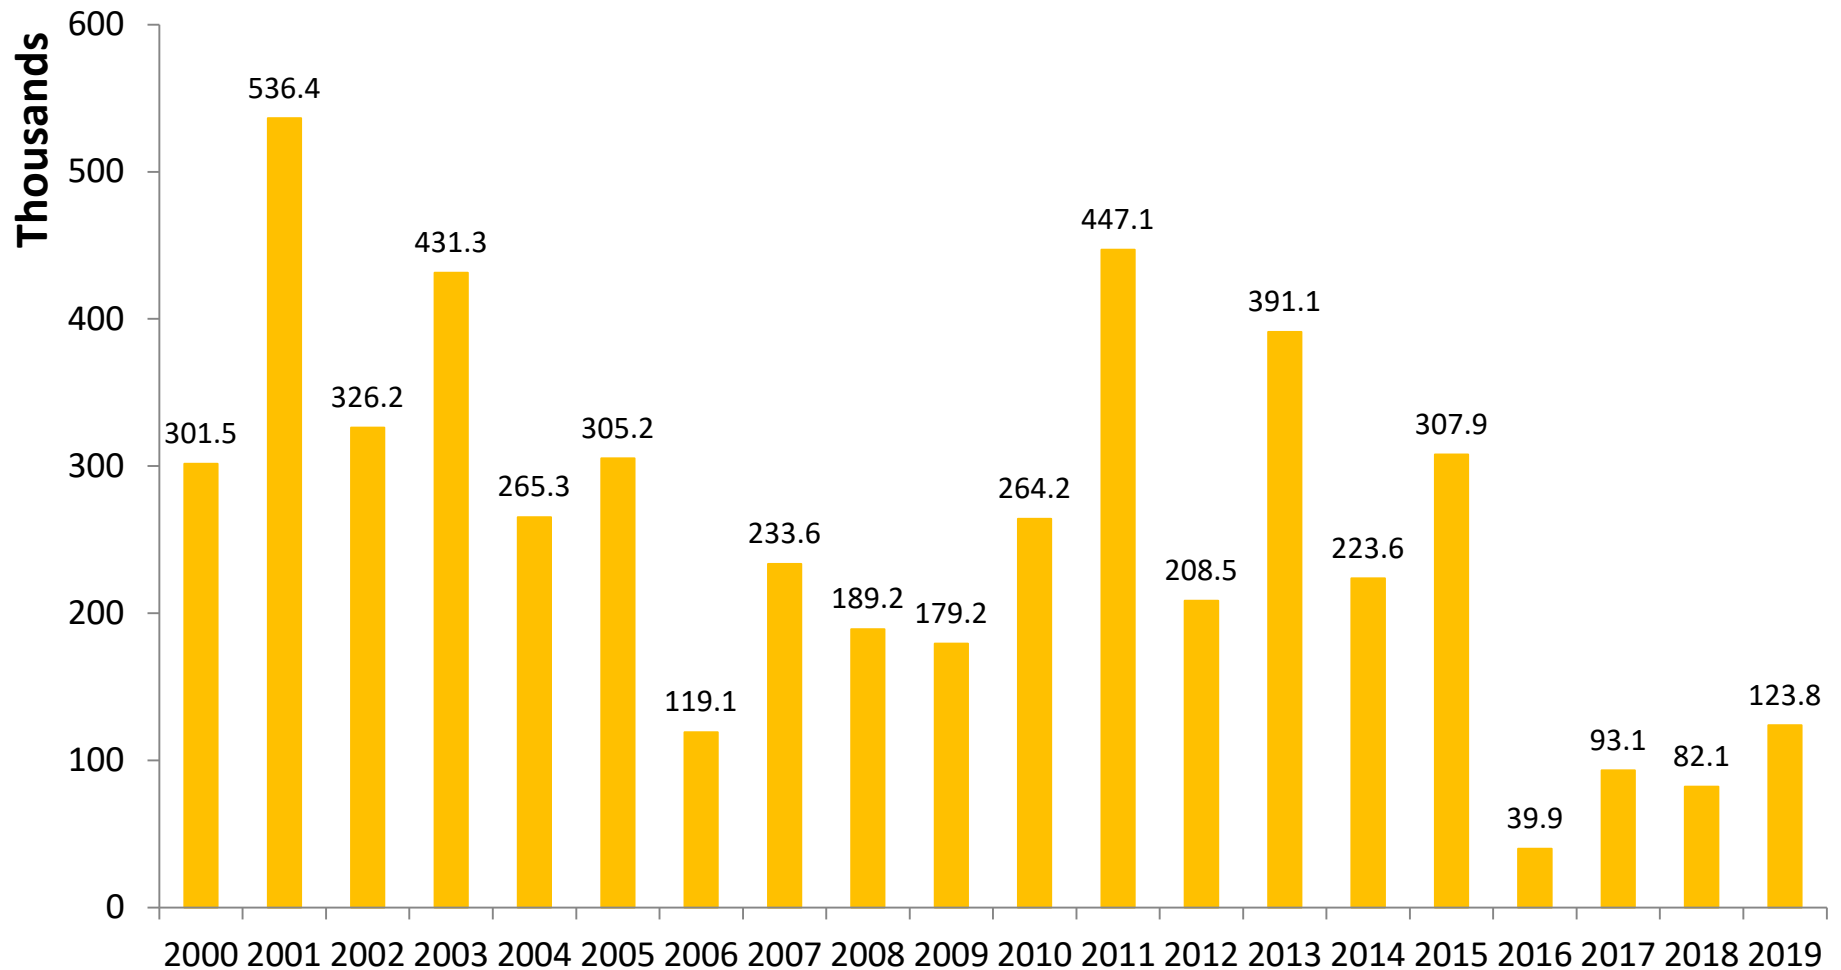

May Landings (2019) in Georgia Were 151.3% Above Historical Averages

Georgia Landings, May 2000-2019 (pounds, HLSO-weight)

May average for the 2000-2018 period = 262,908 pounds

June Landings (2019) in Georgia Were 75.1% Above Historical Averages

Georgia Landings, June 2000-2019 (pounds, HLSO-weight)

June average for the 2000-2018 period = 350,936 pounds

July Landings (2019) in Georgia Were 52.4% Below Historical Averages

Georgia Landings, July 2000-2019 (pounds, HLSO-weight)

July average for the 2000-2018 period = 260,231 pounds

August Landings (2019) in Georgia Were 47.4% Below Historical Averages

Georgia Landings, August 2000-2019 (pounds, HLSO-weight)

August average for the 2000-2018 period = 164,416 pounds

September Landings (2019) in Georgia Were 33.6% Below Historical Averages

Georgia Landings, September 2000-2019 (pounds, HLSO-weight)

September average for the 2000-2018 period = 400,639 pounds

October Landings (2019) in Georgia Were 9.1% Below Historical Averages