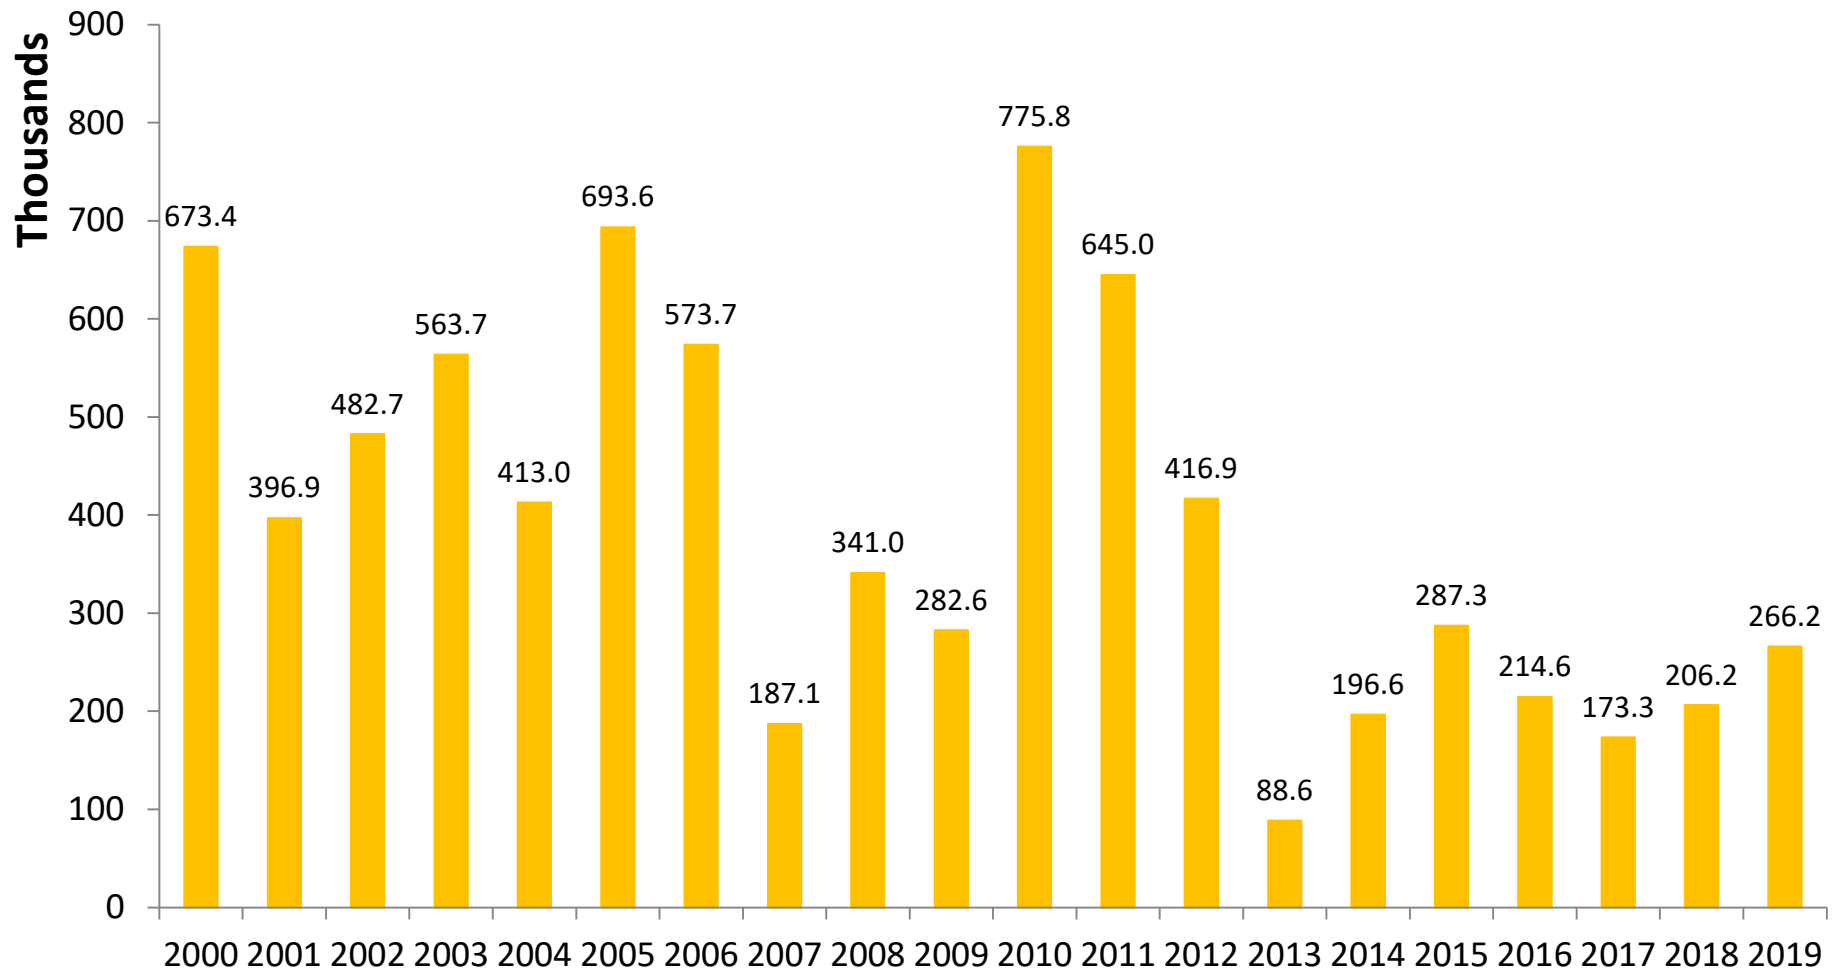

Georgia Landings, June 2000-2019 (pounds, HLSO-weight)

June average for the 2000-2018 period = 350,936 pounds

July Landings (2019) in Georgia Were 52.4% Below Historical Averages

Georgia Landings, July 2000-2019 (pounds, HLSO-weight)

July average for the 2000-2018 period = 260,231 pounds

August Landings (2019) in Georgia Were 47.4% Below Historical Averages

Georgia Landings, August 2000-2019 (pounds, HLSO-weight)

August average for the 2000-2018 period = 164,416 pounds

September Landings (2019) in Georgia Were 33.6% Below Historical Averages

Georgia Landings, September 2000-2019 (pounds, HLSO-weight)

September average for the 2000-2018 period = 400,639 pounds

October Landings (2019) in Georgia Were 9.1% Below Historical Averages

Georgia Landings, October 2000-2019 (pounds, HLSO-weight)

October average for the 2000-2018 period = 418,208 pounds

November Landings (2019) in Georgia Were 39.5% Above Historical Averages

Georgia Landings, November 2000-2019 (pounds, HLSO-weight)