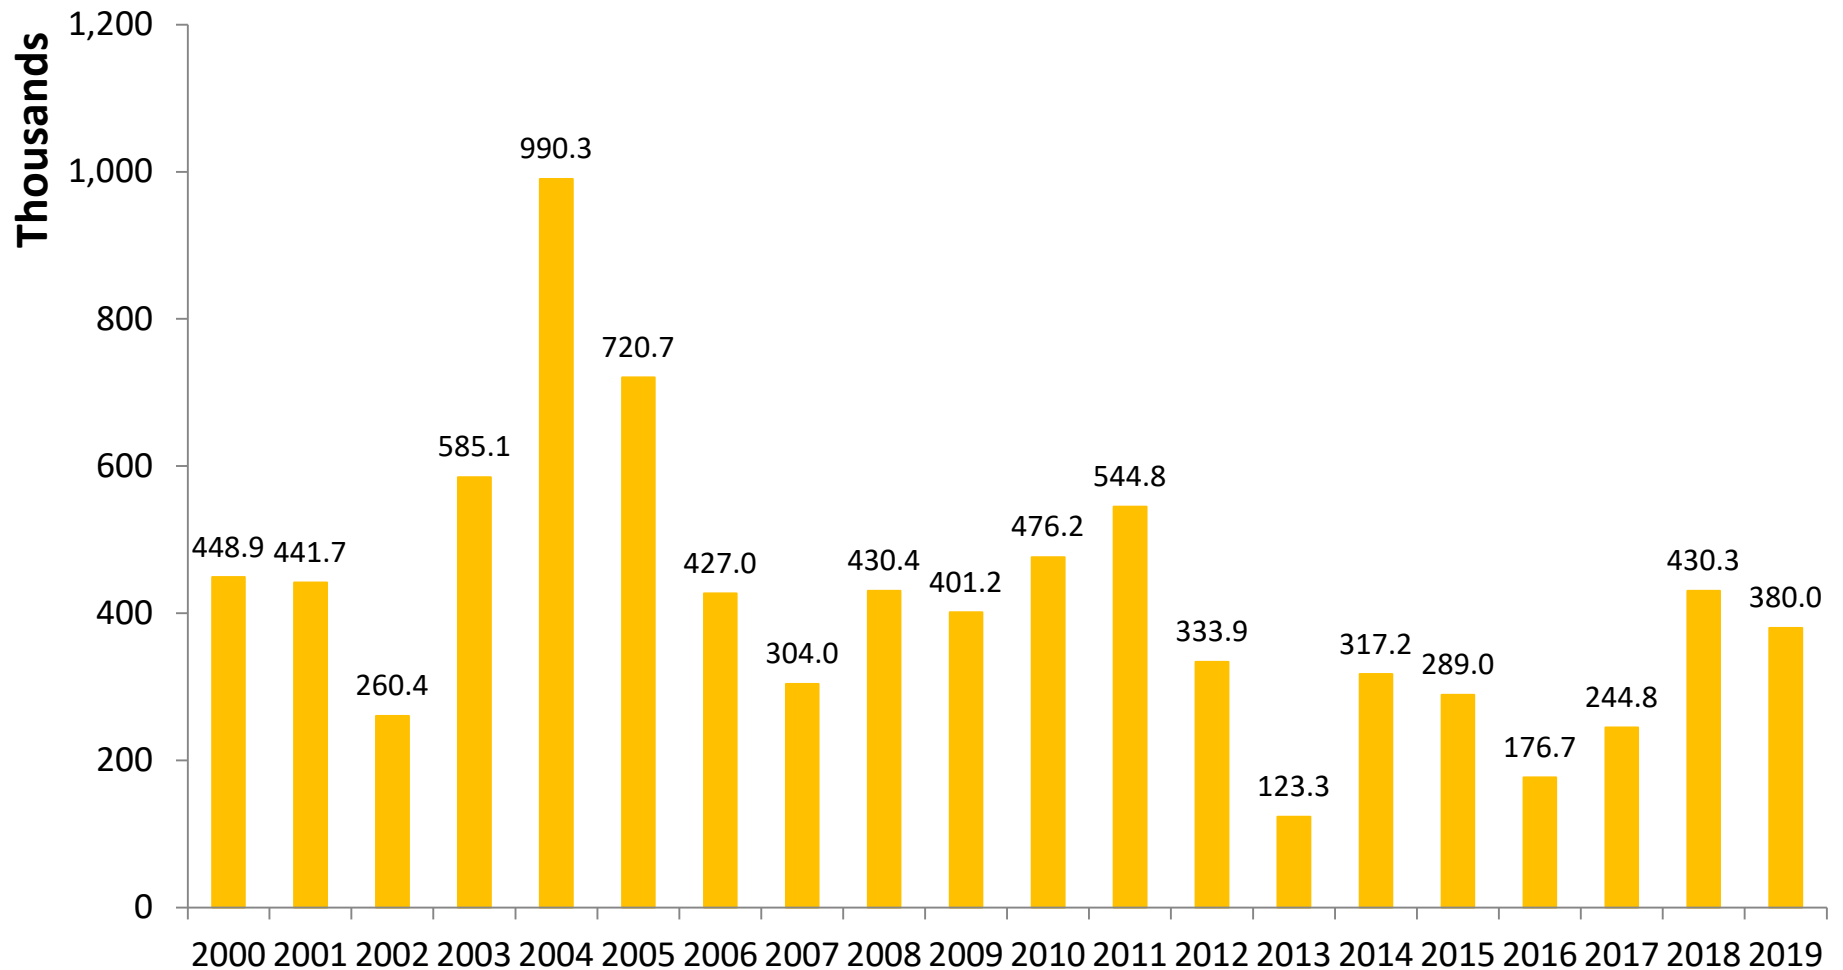

July average for the 2000-2018 period = 260,231 pounds

August Landings (2019) in Georgia Were 47.4% Below Historical Averages

Georgia Landings, August 2000-2019 (pounds, HLSO-weight)

August average for the 2000-2018 period = 164,416 pounds

September Landings (2019) in Georgia Were 33.6% Below Historical Averages

Georgia Landings, September 2000-2019 (pounds, HLSO-weight)

September average for the 2000-2018 period = 400,639 pounds

October Landings (2019) in Georgia Were 9.1% Below Historical Averages

Georgia Landings, October 2000-2019 (pounds, HLSO-weight)

October average for the 2000-2018 period = 418,208 pounds

November Landings (2019) in Georgia Were 39.5% Above Historical Averages

Georgia Landings, November 2000-2019 (pounds, HLSO-weight)

November average for the 2000-2018 period = 226,990 pounds

December Landings (2019) in Georgia Were 48.7% Above Historical Averages

Georgia Landings, December 2000-2019 (pounds, HLSO-weight)

December average for the 2000-2018 period = 228,311 pounds