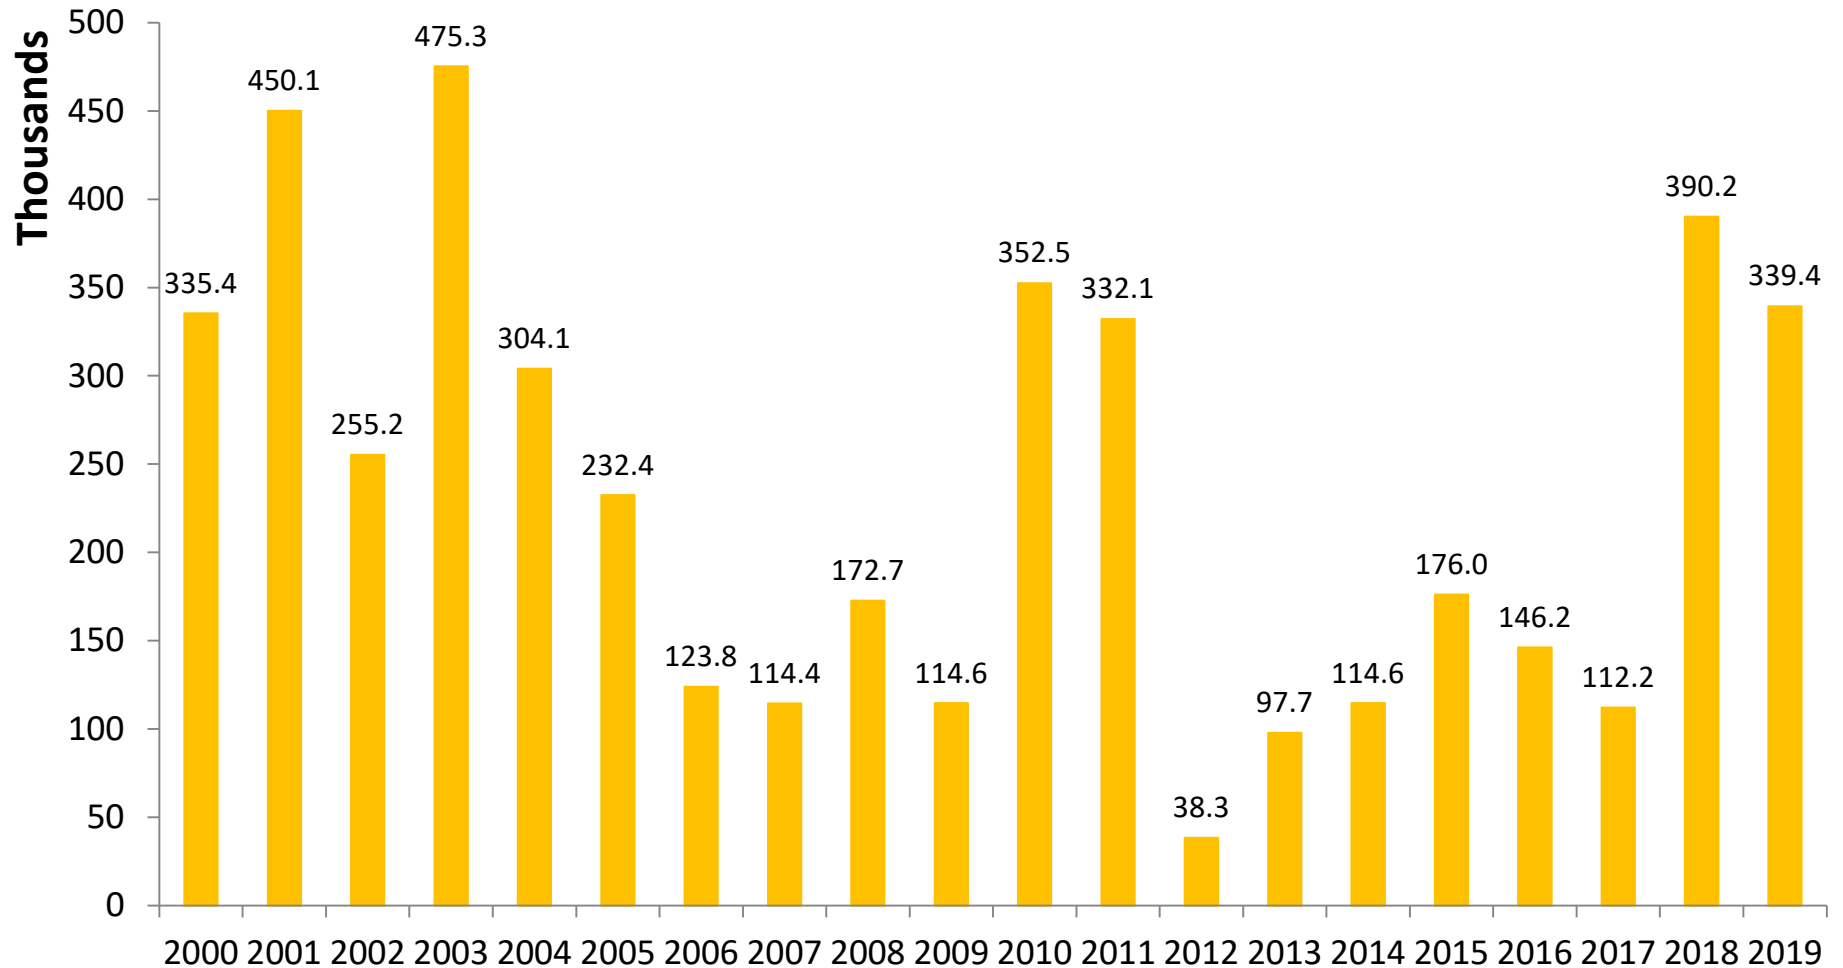

July average for the 2000-2018 period = 260,231 pounds

August Landings (2019) in Georgia Were 47.4% Below Historical Averages

Georgia Landings, August 2000-2019 (pounds, HLSO-weight)

August average for the 2000-2018 period = 164,416 pounds

September Landings (2019) in Georgia Were 33.6% Below Historical Averages

Georgia Landings, September 2000-2019 (pounds, HLSO-weight)

September average for the 2000-2018 period = 400,639 pounds

October Landings (2019) in Georgia Were 9.1% Below Historical Averages

Georgia Landings, October 2000-2019 (pounds, HLSO-weight)

October average for the 2000-2018 period = 418,208 pounds

November Landings (2019) in Georgia Were 39.5% Above Historical Averages

Georgia Landings, November 2000-2019 (pounds, HLSO-weight)

November average for the 2000-2018 period = 226,990 pounds

December Landings (2019) in Georgia Were 48.7% Above Historical Averages

Georgia Landings, December 2000-2019 (pounds, HLSO-weight)

December average for the 2000-2018 period = 228,311 pounds