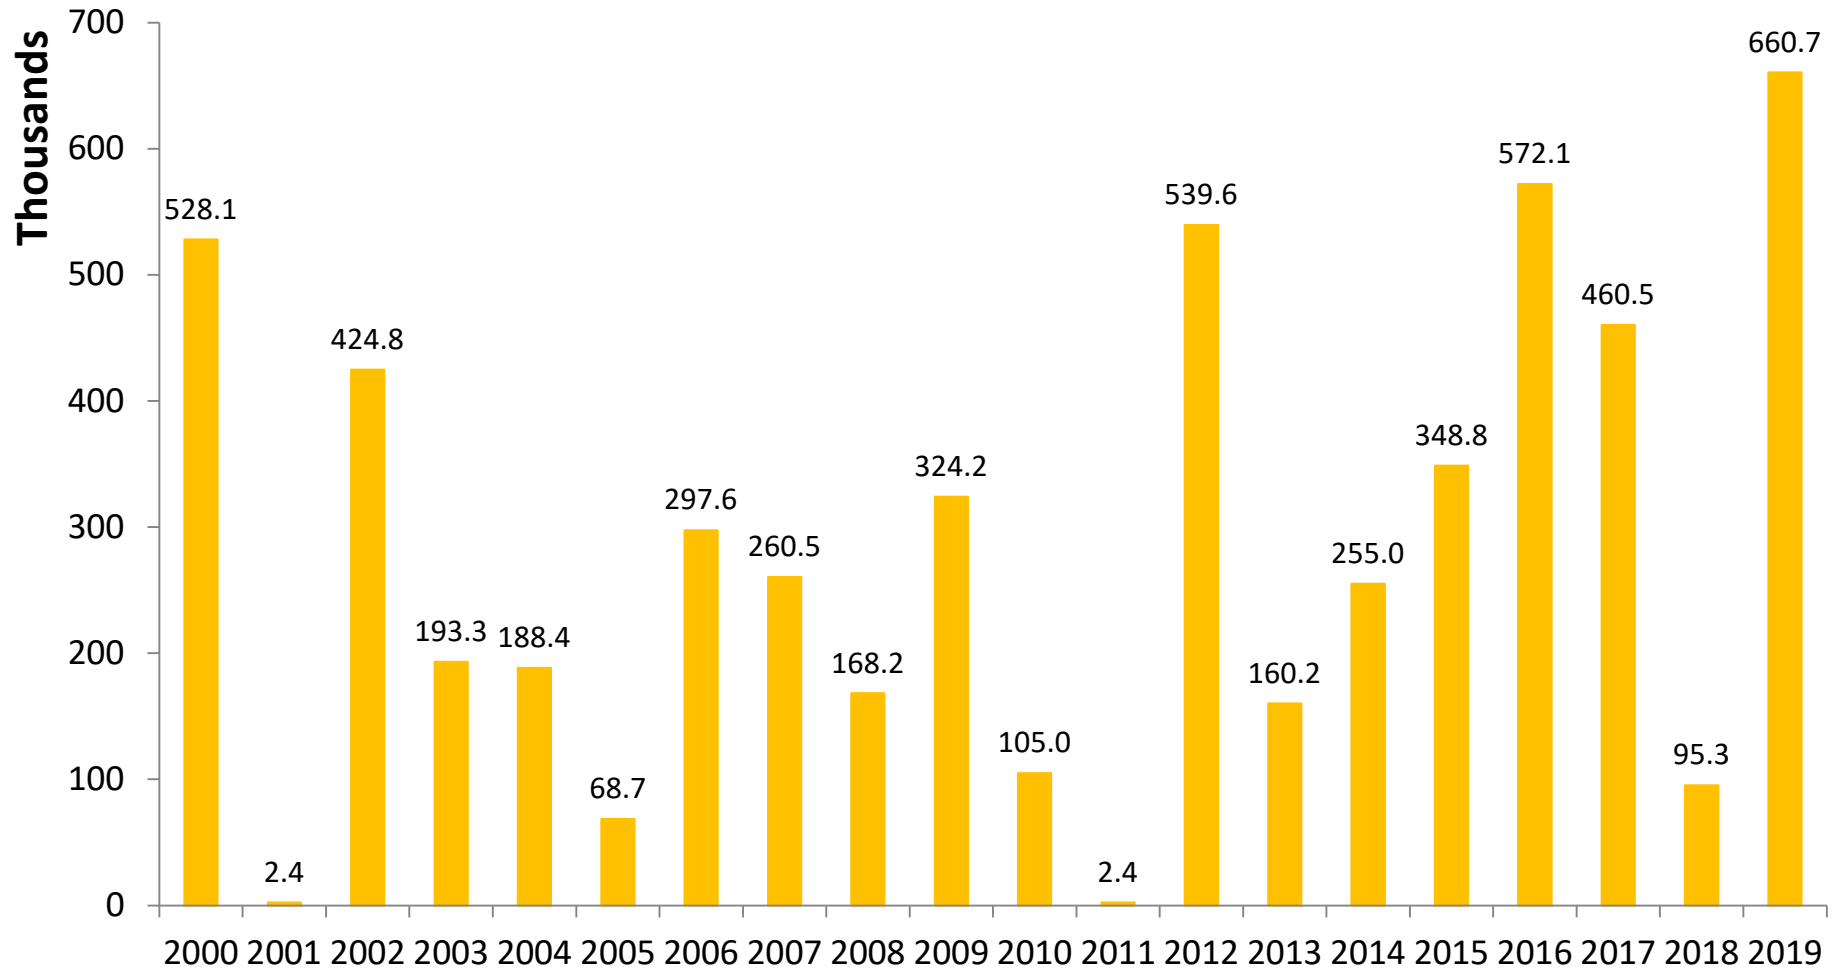

January Landings in Georgia Were 8.9% Below Historical Averages

Georgia Landings, January 2000-2020 (pounds, HLSO-weight)

January average for the 2000-2019 period = 108,179 pounds

February Landings in Georgia Were 68.7% Below Historical Averages

Georgia Landings, February 2000-2020 (pounds, HLSO-weight)

February average for the 2000-2019 period = 14,455 pounds

March Landings in Georgia Were 20.5% Above Historical Averages

Georgia Landings, March 2000-2020 (pounds, HLSO-weight)

March average for the 2000-2019 period = 5,289 pounds

April Landings in Georgia Were 119.6% Above Historical Averages

Georgia Landings, April 2000-2020 (pounds, HLSO-weight)

April average for the 2000-2019 period = 57,877 pounds

May Landings (2019) in Georgia Were 151.3% Above Historical Averages

Georgia Landings, May 2000-2019 (pounds, HLSO-weight)

May average for the 2000-2018 period = 262,908 pounds

June Landings (2019) in Georgia Were 75.1% Above Historical Averages