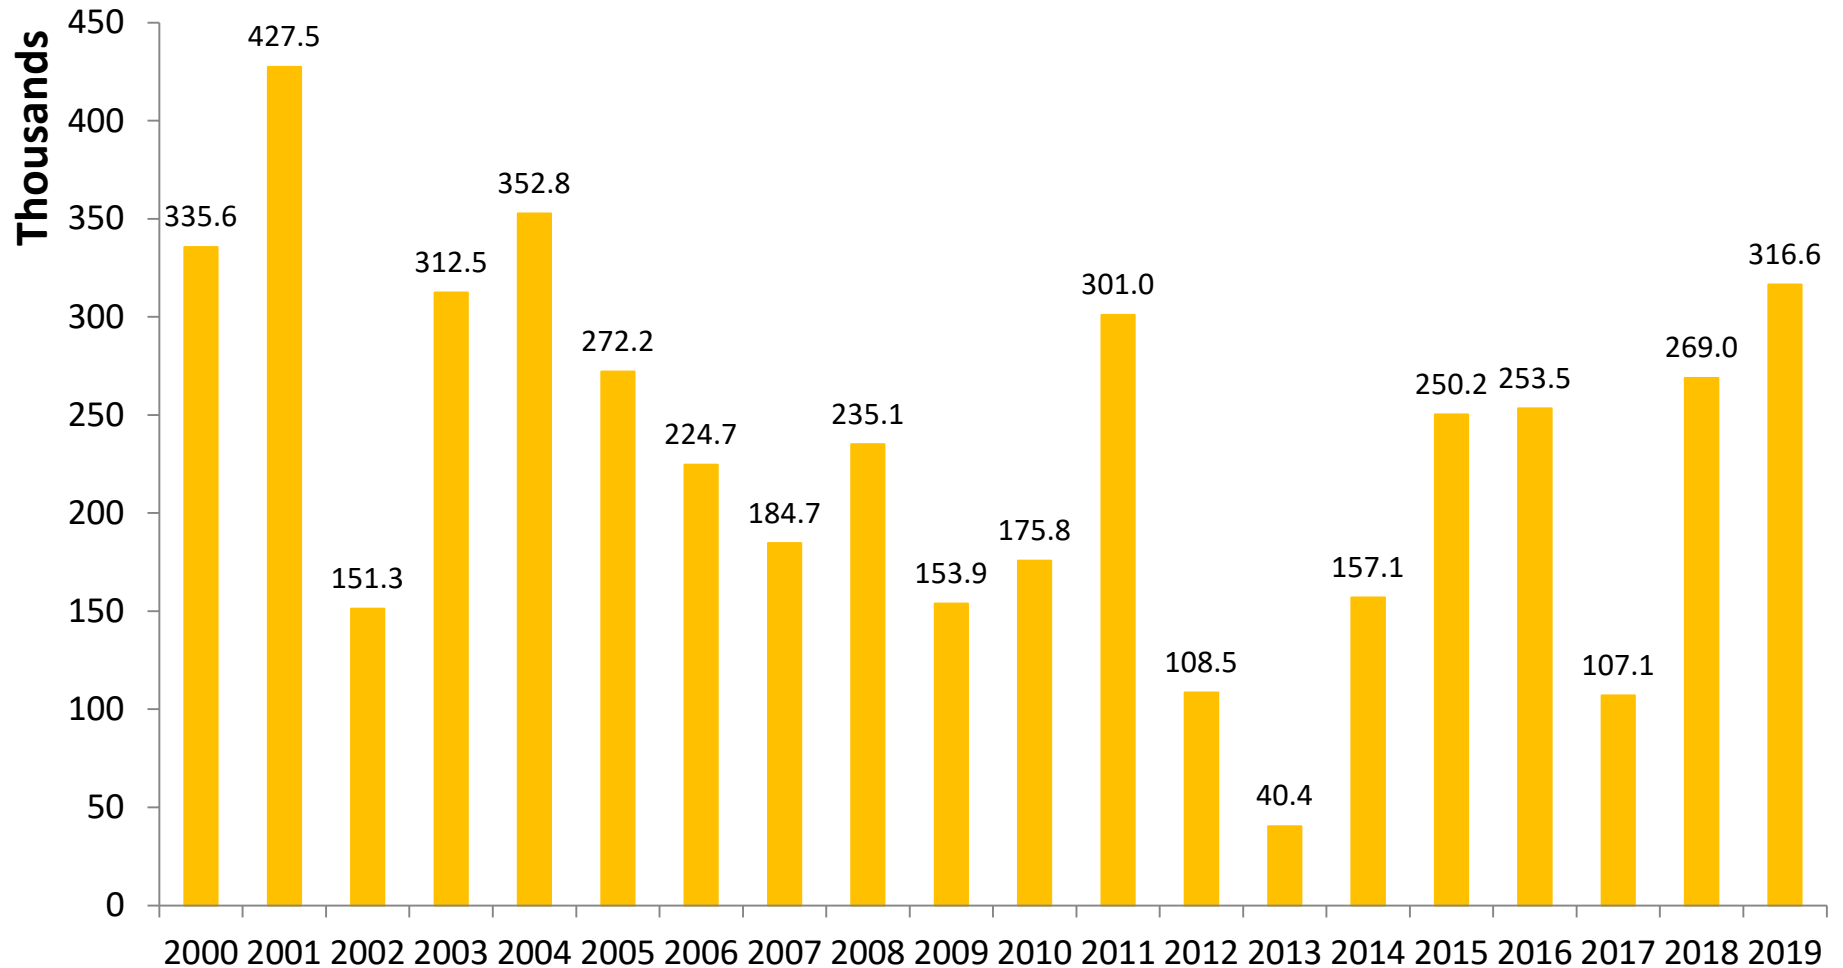

July average for the 2000-2018 period = 260,231 pounds

August Landings (2019) in Georgia Were 47.4% Below Historical Averages

Georgia Landings, August 2000-2019 (pounds, HLSO-weight)

August average for the 2000-2018 period = 164,416 pounds

September Landings (2019) in Georgia Were 33.6% Below Historical Averages

Georgia Landings, September 2000-2019 (pounds, HLSO-weight)

September average for the 2000-2018 period = 400,639 pounds

October Landings (2019) in Georgia Were 9.1% Below Historical Averages

Georgia Landings, October 2000-2019 (pounds, HLSO-weight)

October average for the 2000-2018 period = 418,208 pounds

November Landings (2019) in Georgia Were 39.5% Above Historical Averages

Georgia Landings, November 2000-2019 (pounds, HLSO-weight)

November average for the 2000-2018 period = 226,990 pounds

December Landings (2019) in Georgia Were 48.7% Above Historical Averages

Georgia Landings, December 2000-2019 (pounds, HLSO-weight)

December average for the 2000-2018 period = 228,311 pounds