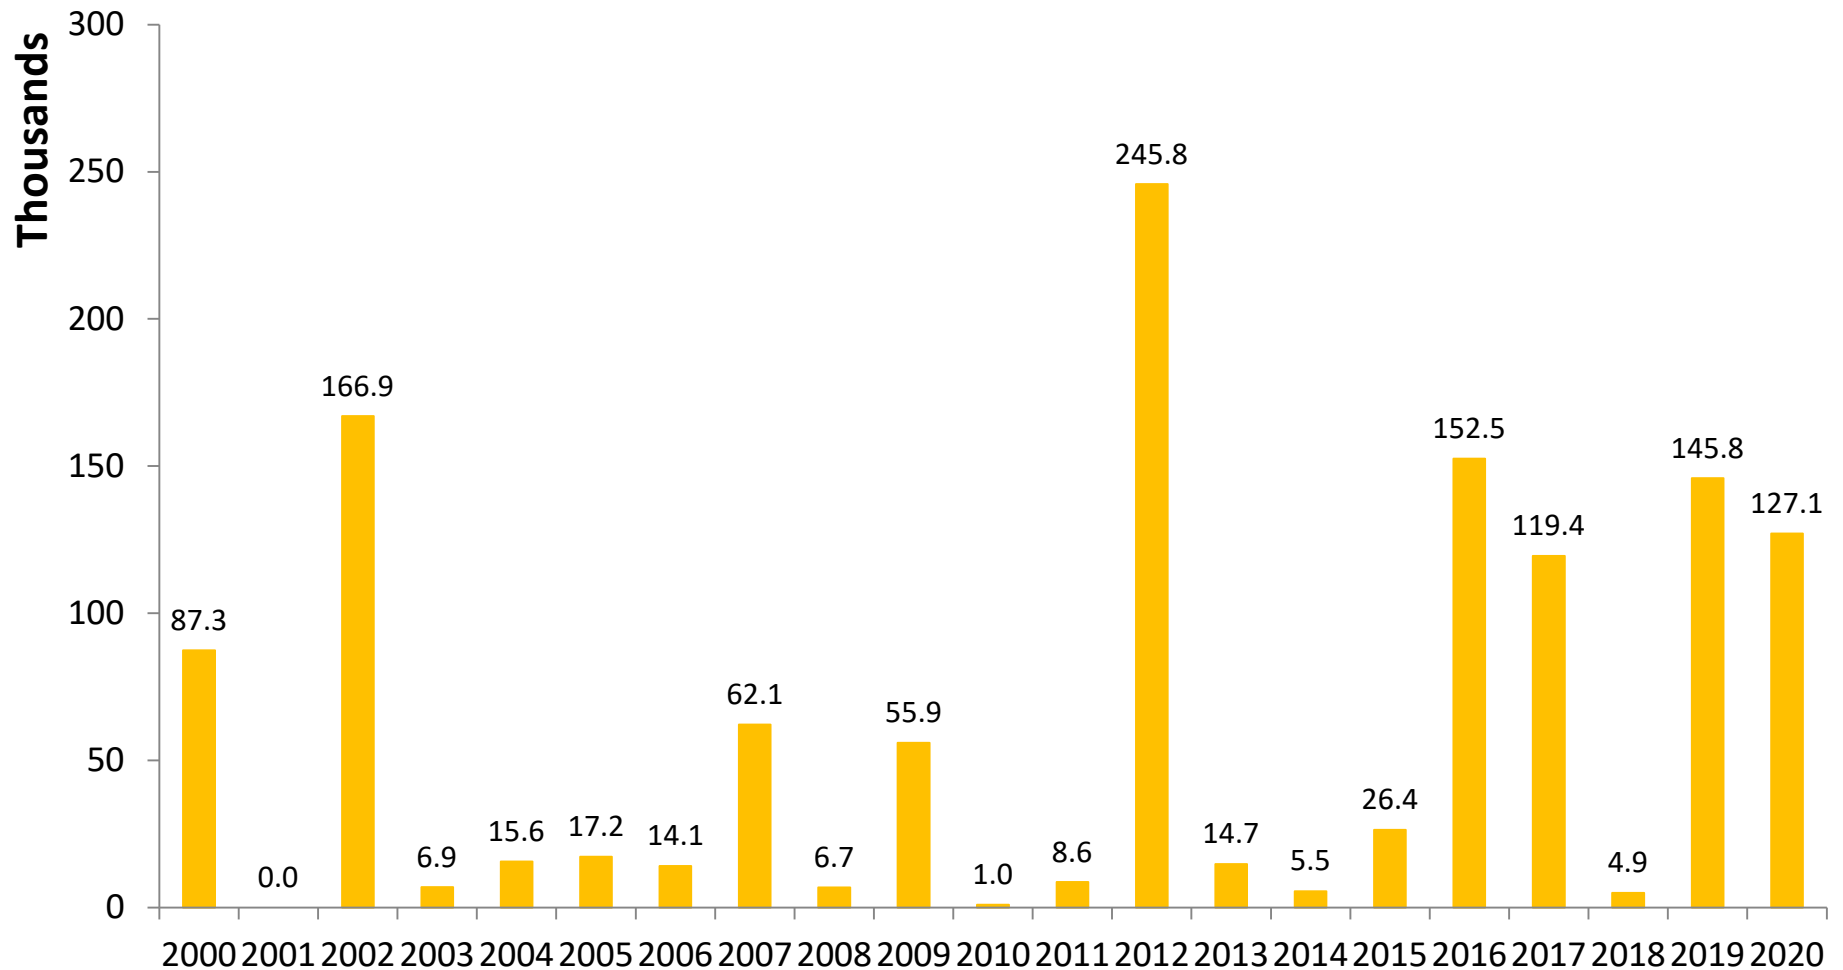

January Landings in Georgia Were 8.9% Below Historical Averages

Georgia Landings, January 2000-2020 (pounds, HLSO-weight)

January average for the 2000-2019 period = 108,179 pounds

February Landings in Georgia Were 68.7% Below Historical Averages

Georgia Landings, February 2000-2020 (pounds, HLSO-weight)

February average for the 2000-2019 period = 14,455 pounds

March Landings in Georgia Were 20.5% Above Historical Averages

Georgia Landings, March 2000-2020 (pounds, HLSO-weight)

March average for the 2000-2019 period = 5,289 pounds

April Landings in Georgia Were 119.6% Above Historical Averages

Georgia Landings, April 2000-2020 (pounds, HLSO-weight)

April average for the 2000-2019 period = 57,877 pounds

May Landings (2019) in Georgia Were 151.3% Above Historical Averages

Georgia Landings, May 2000-2019 (pounds, HLSO-weight)

May average for the 2000-2018 period = 262,908 pounds

June Landings (2019) in Georgia Were 75.1% Above Historical Averages