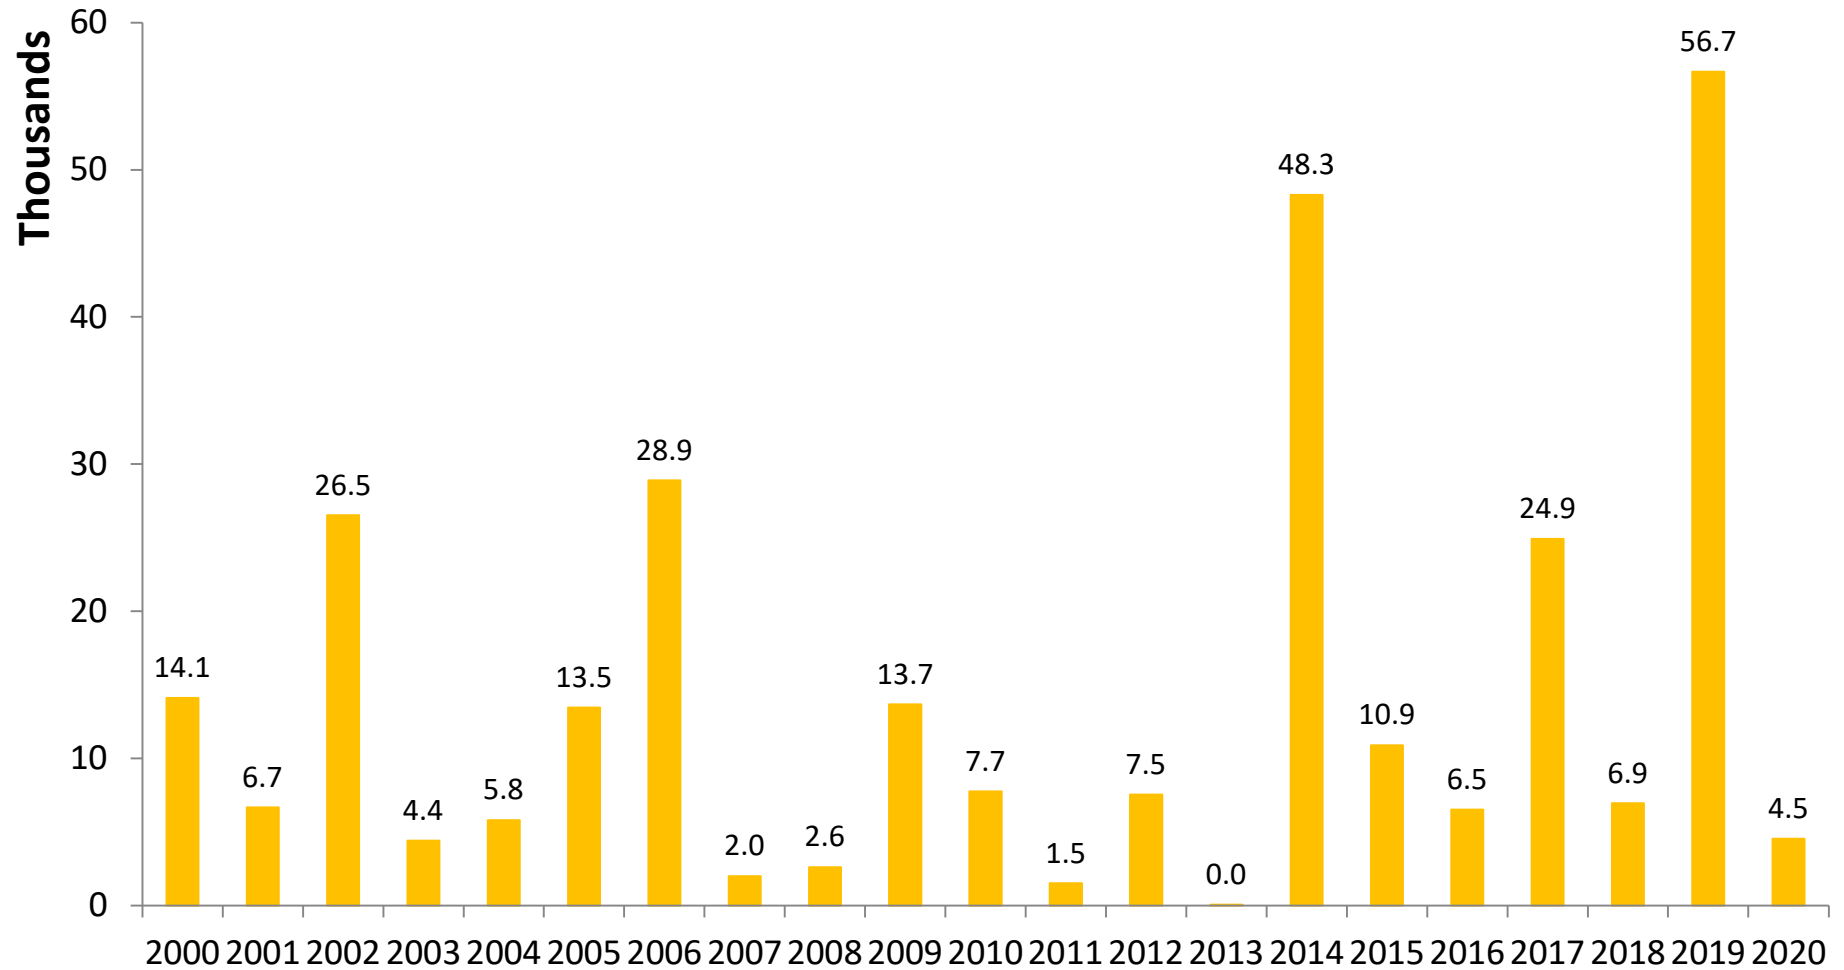

January Landings in Georgia Were 8.9% Below Historical Averages

Georgia Landings, January 2000-2020 (pounds, HLSO-weight)

January average for the 2000-2019 period = 108,179 pounds

February Landings in Georgia Were 68.7% Below Historical Averages

Georgia Landings, February 2000-2020 (pounds, HLSO-weight)

February average for the 2000-2019 period = 14,455 pounds

March Landings in Georgia Were 20.5% Above Historical Averages

Georgia Landings, March 2000-2020 (pounds, HLSO-weight)

March average for the 2000-2019 period = 5,289 pounds

April Landings in Georgia Were 119.6% Above Historical Averages

Georgia Landings, April 2000-2020 (pounds, HLSO-weight)

April average for the 2000-2019 period = 57,877 pounds

November average for the 2000-2018 period = 226,990 pounds

December Landings (2019) in Georgia Were 48.7% Above Historical Averages

Georgia Landings, December 2000-2019 (pounds, HLSO-weight)

December average for the 2000-2018 period = 228,311 pounds