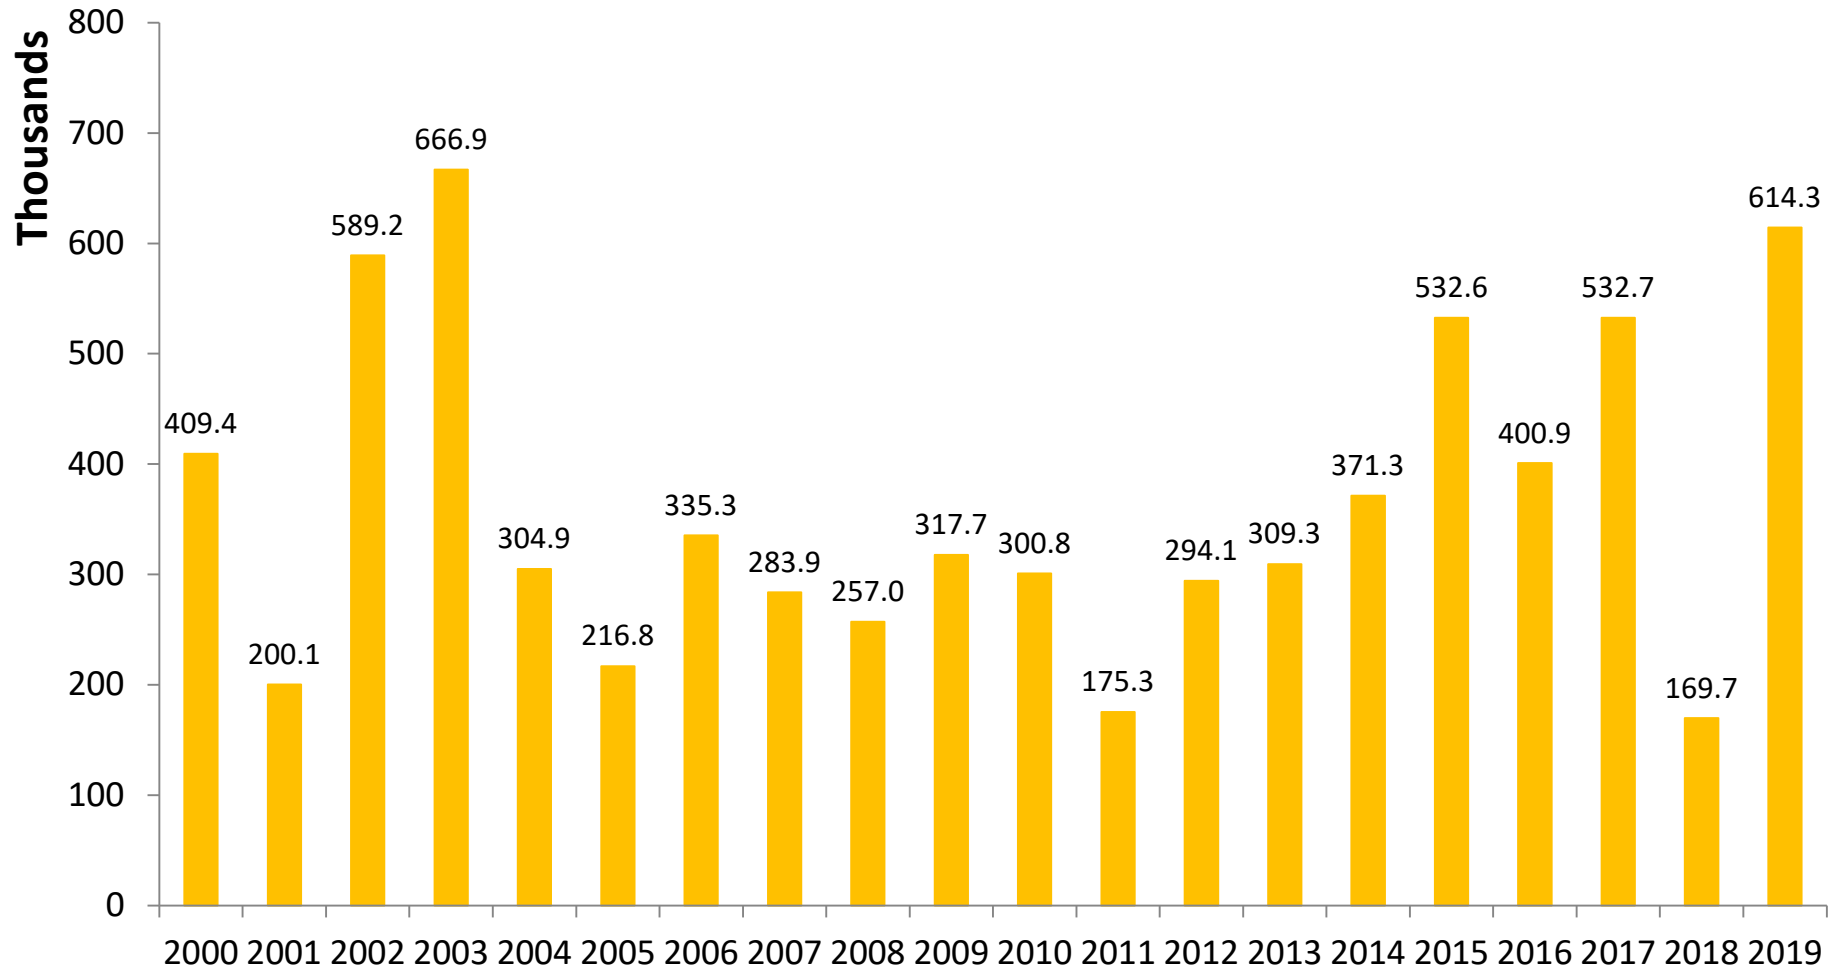

Georgia Landings, February 2000-2020 (pounds, HLSO-weight)

February average for the 2000-2019 period = 14,455 pounds

March Landings in Georgia Were 20.5% Above Historical Averages

Georgia Landings, March 2000-2020 (pounds, HLSO-weight)

March average for the 2000-2019 period = 5,289 pounds

April Landings in Georgia Were 119.6% Above Historical Averages

Georgia Landings, April 2000-2020 (pounds, HLSO-weight)

April average for the 2000-2019 period = 57,877 pounds

May Landings (2019) in Georgia Were 151.3% Above Historical Averages

Georgia Landings, May 2000-2019 (pounds, HLSO-weight)

May average for the 2000-2018 period = 262,908 pounds

June Landings (2019) in Georgia Were 75.1% Above Historical Averages

Georgia Landings, June 2000-2019 (pounds, HLSO-weight)

June average for the 2000-2018 period = 350,936 pounds

July Landings (2019) in Georgia Were 52.4% Below Historical Averages

Georgia Landings, July 2000-2019 (pounds, HLSO-weight)