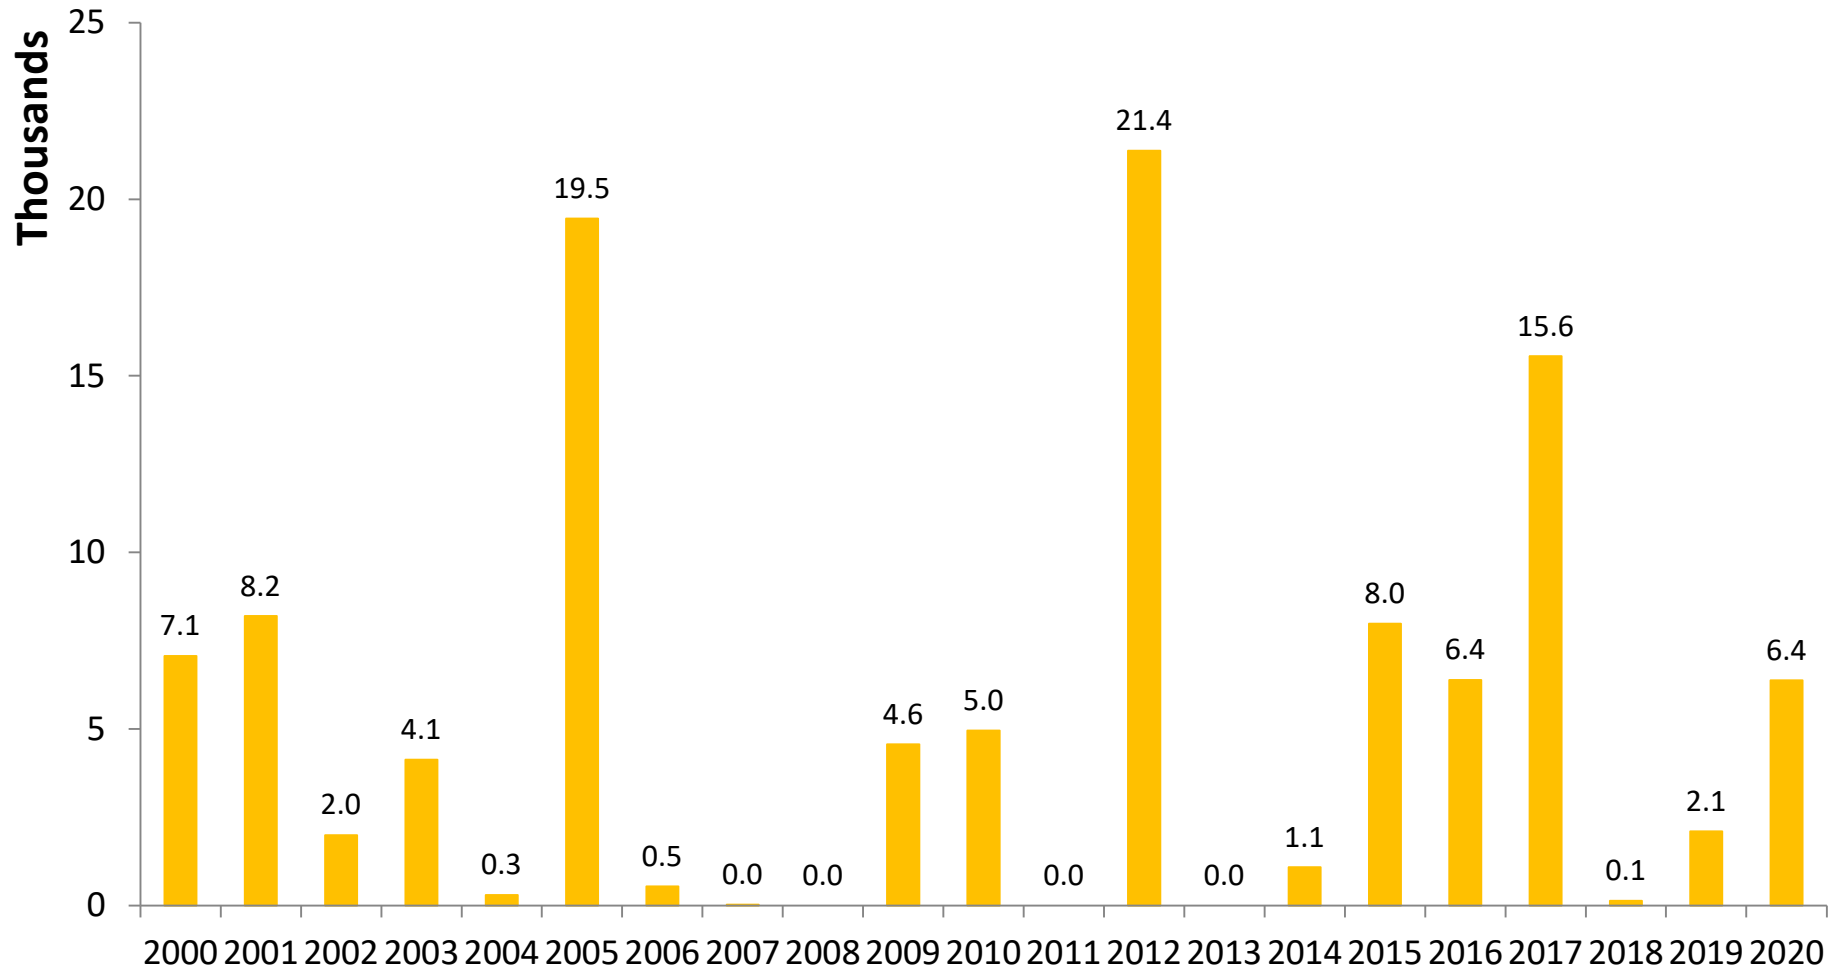

January Landings in Georgia Were 8.9% Below Historical Averages

Georgia Landings, January 2000-2020 (pounds, HLSO-weight)

January average for the 2000-2019 period = 108,179 pounds

February Landings in Georgia Were 68.7% Below Historical Averages

Georgia Landings, February 2000-2020 (pounds, HLSO-weight)

February average for the 2000-2019 period = 14,455 pounds

March Landings in Georgia Were 20.5% Above Historical Averages

Georgia Landings, March 2000-2020 (pounds, HLSO-weight)

March average for the 2000-2019 period = 5,289 pounds

April Landings in Georgia Were 119.6% Above Historical Averages

Georgia Landings, April 2000-2020 (pounds, HLSO-weight)

April average for the 2000-2019 period = 57,877 pounds

May Landings (2019) in Georgia Were 151.3% Above Historical Averages

Georgia Landings, May 2000-2019 (pounds, HLSO-weight)

May average for the 2000-2018 period = 262,908 pounds

June Landings (2019) in Georgia Were 75.1% Above Historical Averages