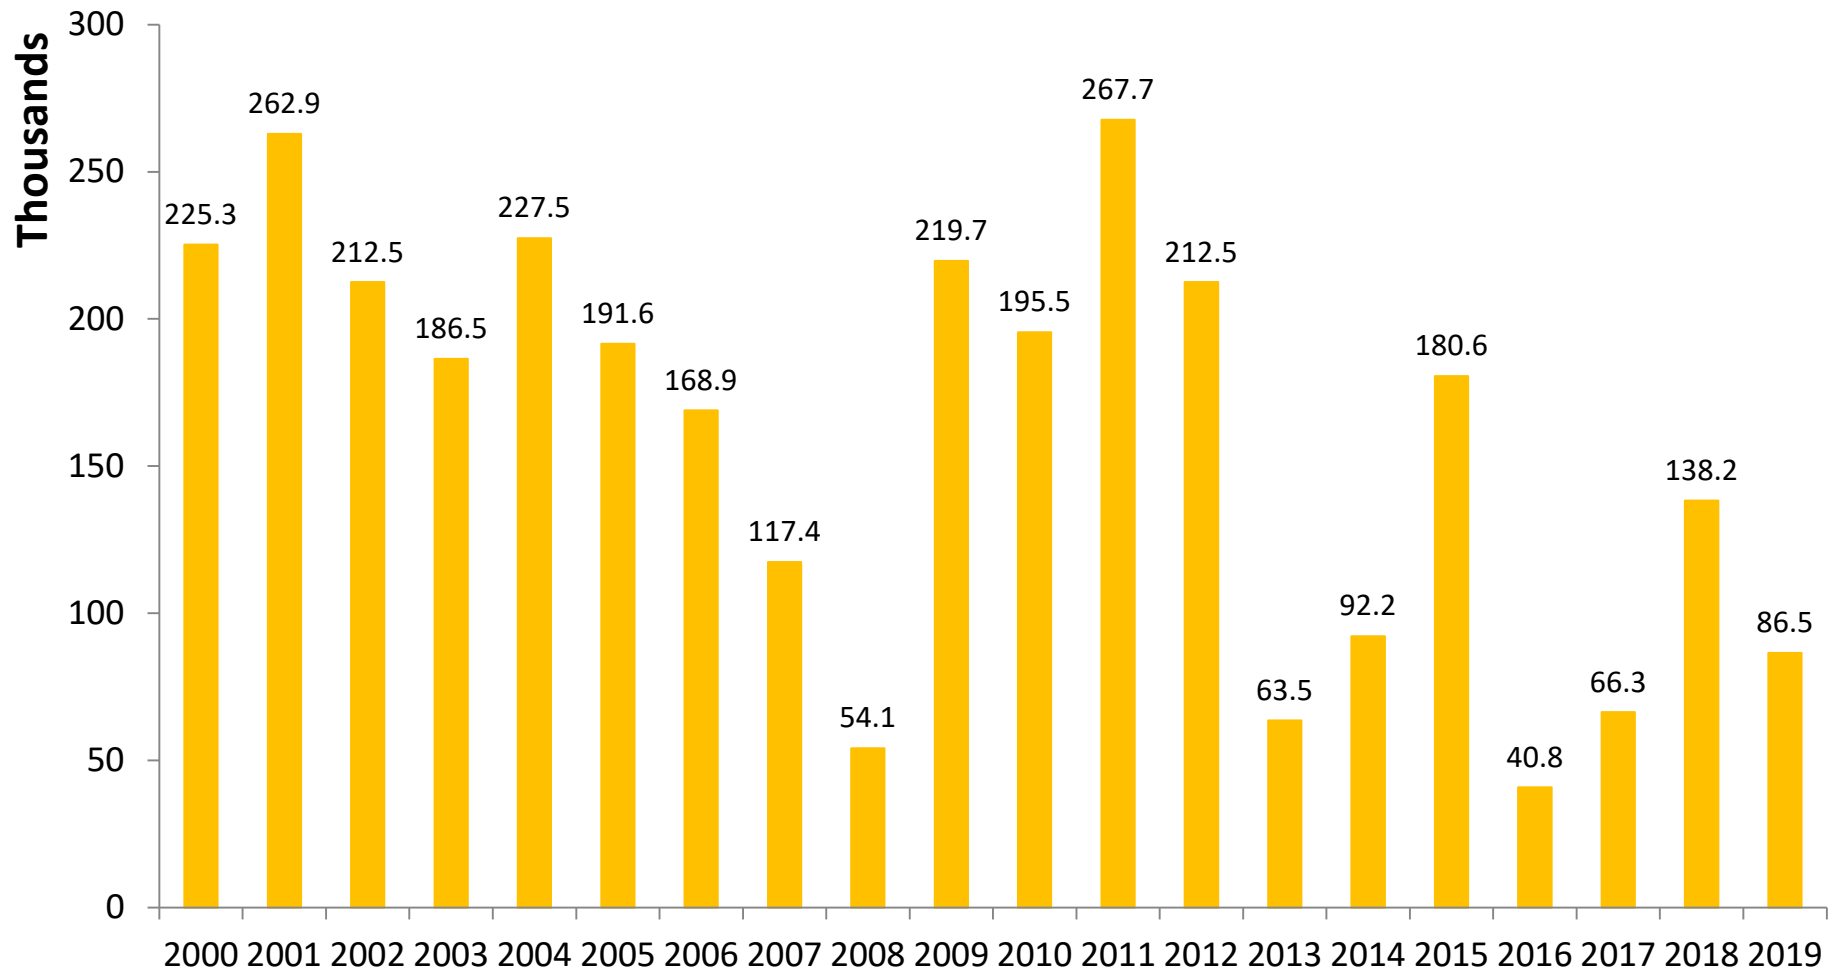

May Landings (2019) in Georgia Were 151.3% Above Historical Averages

Georgia Landings, May 2000-2019 (pounds, HLSO-weight)

May average for the 2000-2018 period = 262,908 pounds

June Landings (2019) in Georgia Were 75.1% Above Historical Averages

Georgia Landings, June 2000-2019 (pounds, HLSO-weight)

June average for the 2000-2018 period = 350,936 pounds

July Landings (2019) in Georgia Were 52.4% Below Historical Averages

Georgia Landings, July 2000-2019 (pounds, HLSO-weight)

July average for the 2000-2018 period = 260,231 pounds

August Landings (2019) in Georgia Were 47.4% Below Historical Averages

Georgia Landings, August 2000-2019 (pounds, HLSO-weight)

August average for the 2000-2018 period = 164,416 pounds

September Landings (2019) in Georgia Were 33.6% Below Historical Averages

Georgia Landings, September 2000-2019 (pounds, HLSO-weight)

September average for the 2000-2018 period = 400,639 pounds

October Landings (2019) in Georgia Were 9.1% Below Historical Averages