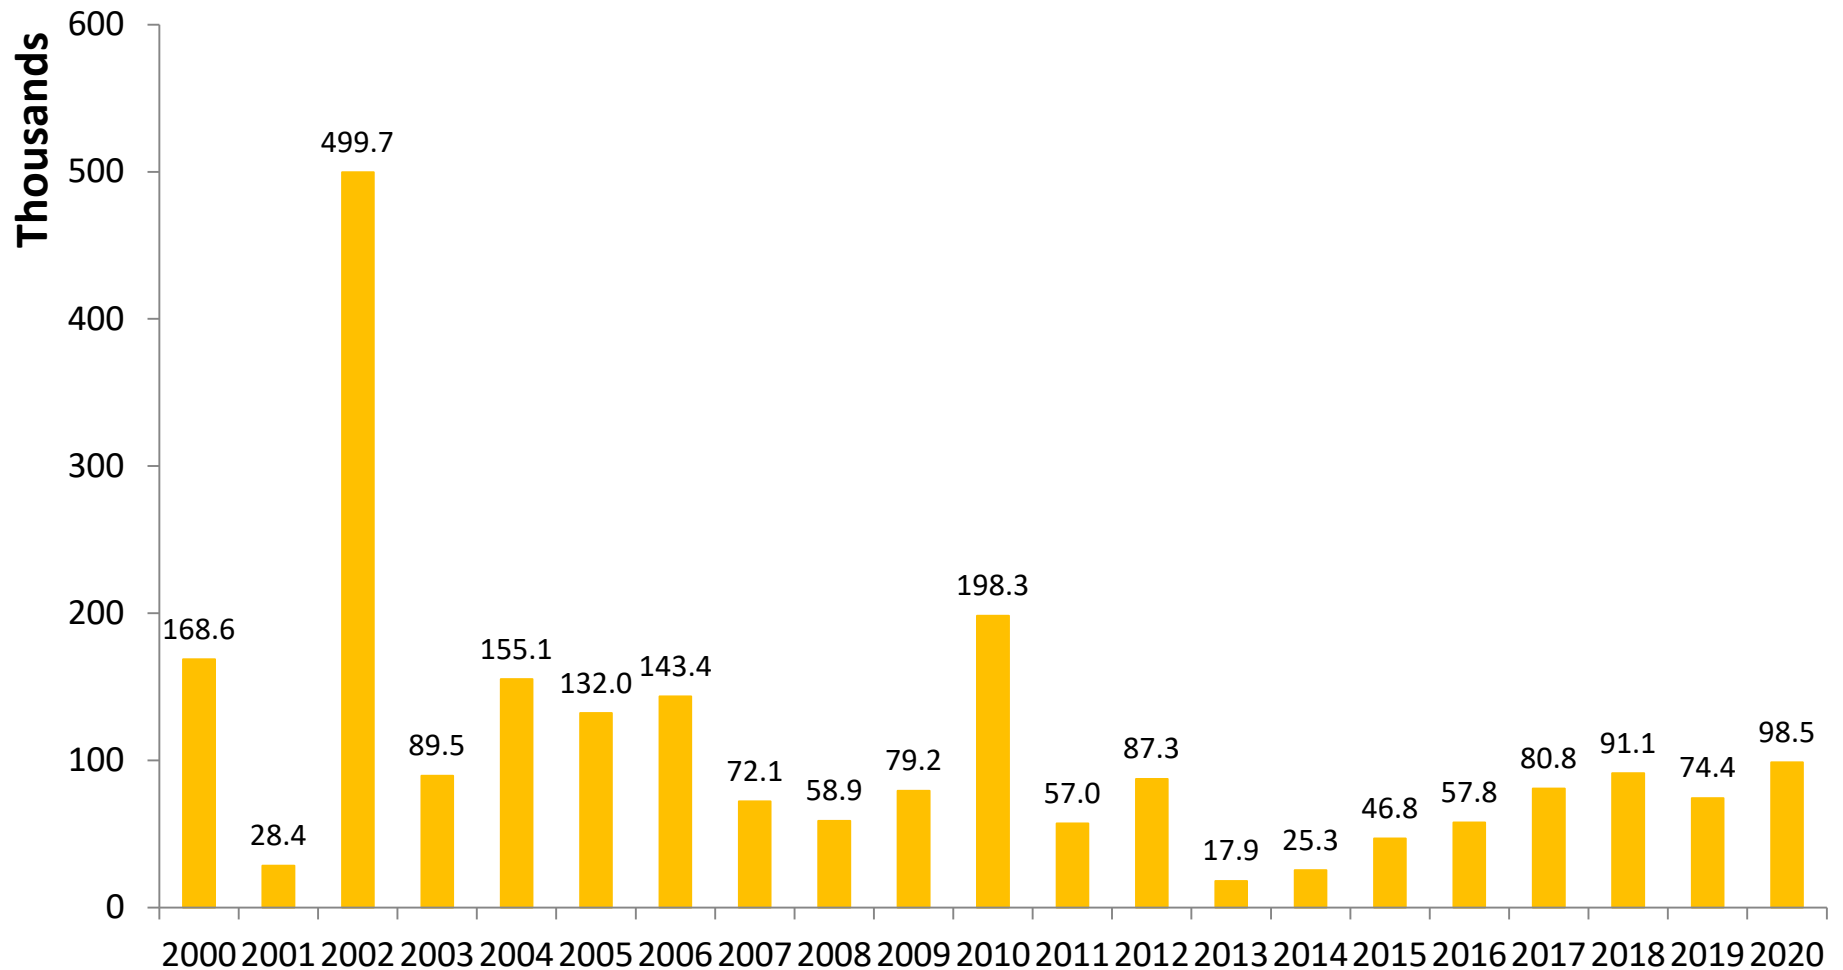

January Landings in Georgia Were 8.9% Below Historical Averages

Georgia Landings, January 2000-2020 (pounds, HLSO-weight)

January average for the 2000-2019 period = 108,179 pounds

February Landings in Georgia Were 68.7% Below Historical Averages

Georgia Landings, February 2000-2020 (pounds, HLSO-weight)

February average for the 2000-2019 period = 14,455 pounds

March Landings in Georgia Were 20.5% Above Historical Averages

Georgia Landings, March 2000-2020 (pounds, HLSO-weight)

March average for the 2000-2019 period = 5,289 pounds

April Landings in Georgia Were 119.6% Above Historical Averages

Georgia Landings, April 2000-2020 (pounds, HLSO-weight)

April average for the 2000-2019 period = 57,877 pounds

November average for the 2000-2018 period = 226,990 pounds

December Landings (2019) in Georgia Were 48.7% Above Historical Averages

Georgia Landings, December 2000-2019 (pounds, HLSO-weight)

December average for the 2000-2018 period = 228,311 pounds