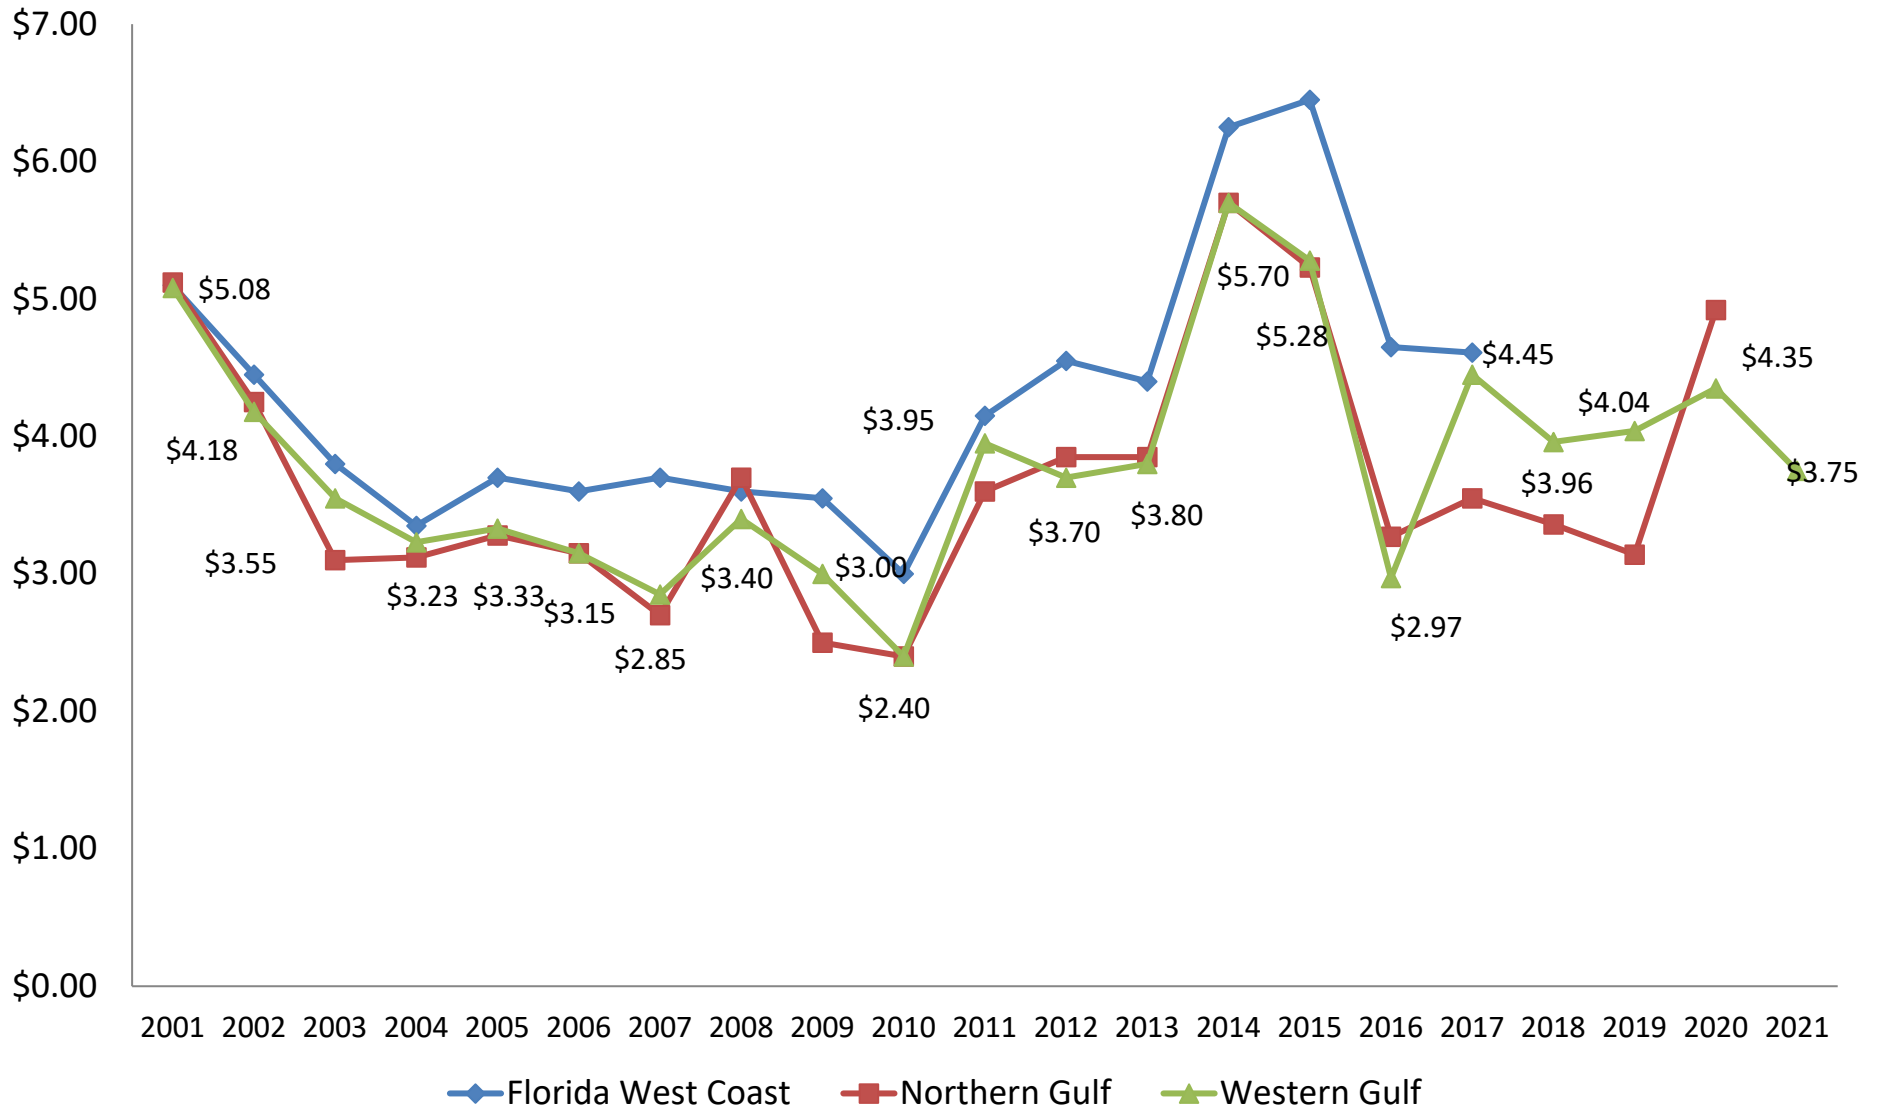

Landings in January Account for Between 2 and 11 Percent of the Total Annual Harvest in Mississippi

Mississippi Landings, 2002-2021 (thousands of pounds, HLSO-weight)

Landings in January Account for Between 2 and 5 Percent of the Total Gulf Annual Harvest

Gulf Landings, 2002-2021 (thousands of pounds, HLSO-weight)

January Ex-Vessel Prices 2001-2021 (U15)

January Ex-Vessel Prices 2001-2021 (26-30)

January Ex-Vessel Prices 2001-2021 (41-50)