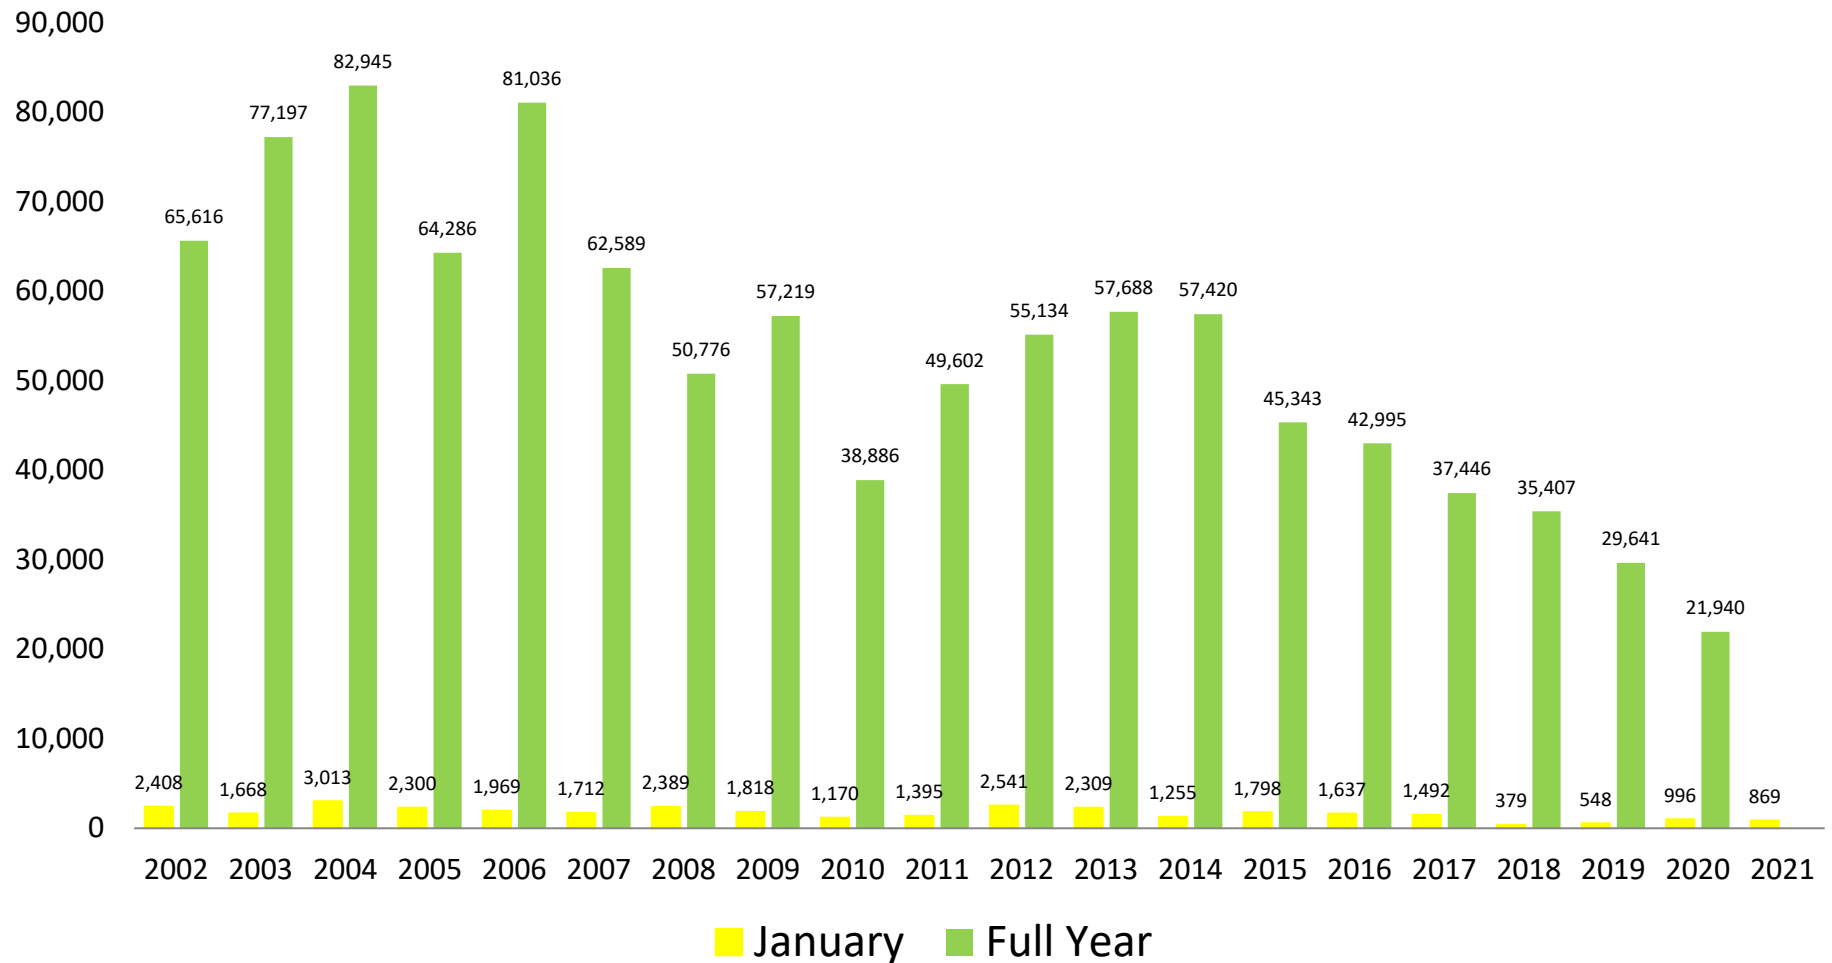

West Coast of Florida Landings, January 2002-2021 (thousands of pounds, HLSO-weight)

January average for the 2002-2020 period = 520,884 pounds

January Landings in Mississippi Were 59.1% Below the Historical Average

Mississippi Landings, January 2002-2021 (thousands of pounds, HLSO-weight)

January average for the 2002-2020 period = 254,213 pounds

January Landings in the Gulf Were 6.5% Above Historical Averages

Gulf Landings, January 2002-2021 (thousands of pounds, HLSO-weight)

January average for the 2002-2020 period = 3,858,326 pounds

Landings in January Account for Between 1 and 5 Percent of the Total Louisiana Annual Harvest

Louisiana Landings, 2002-2021 (thousands of pounds, HLSO-weight)