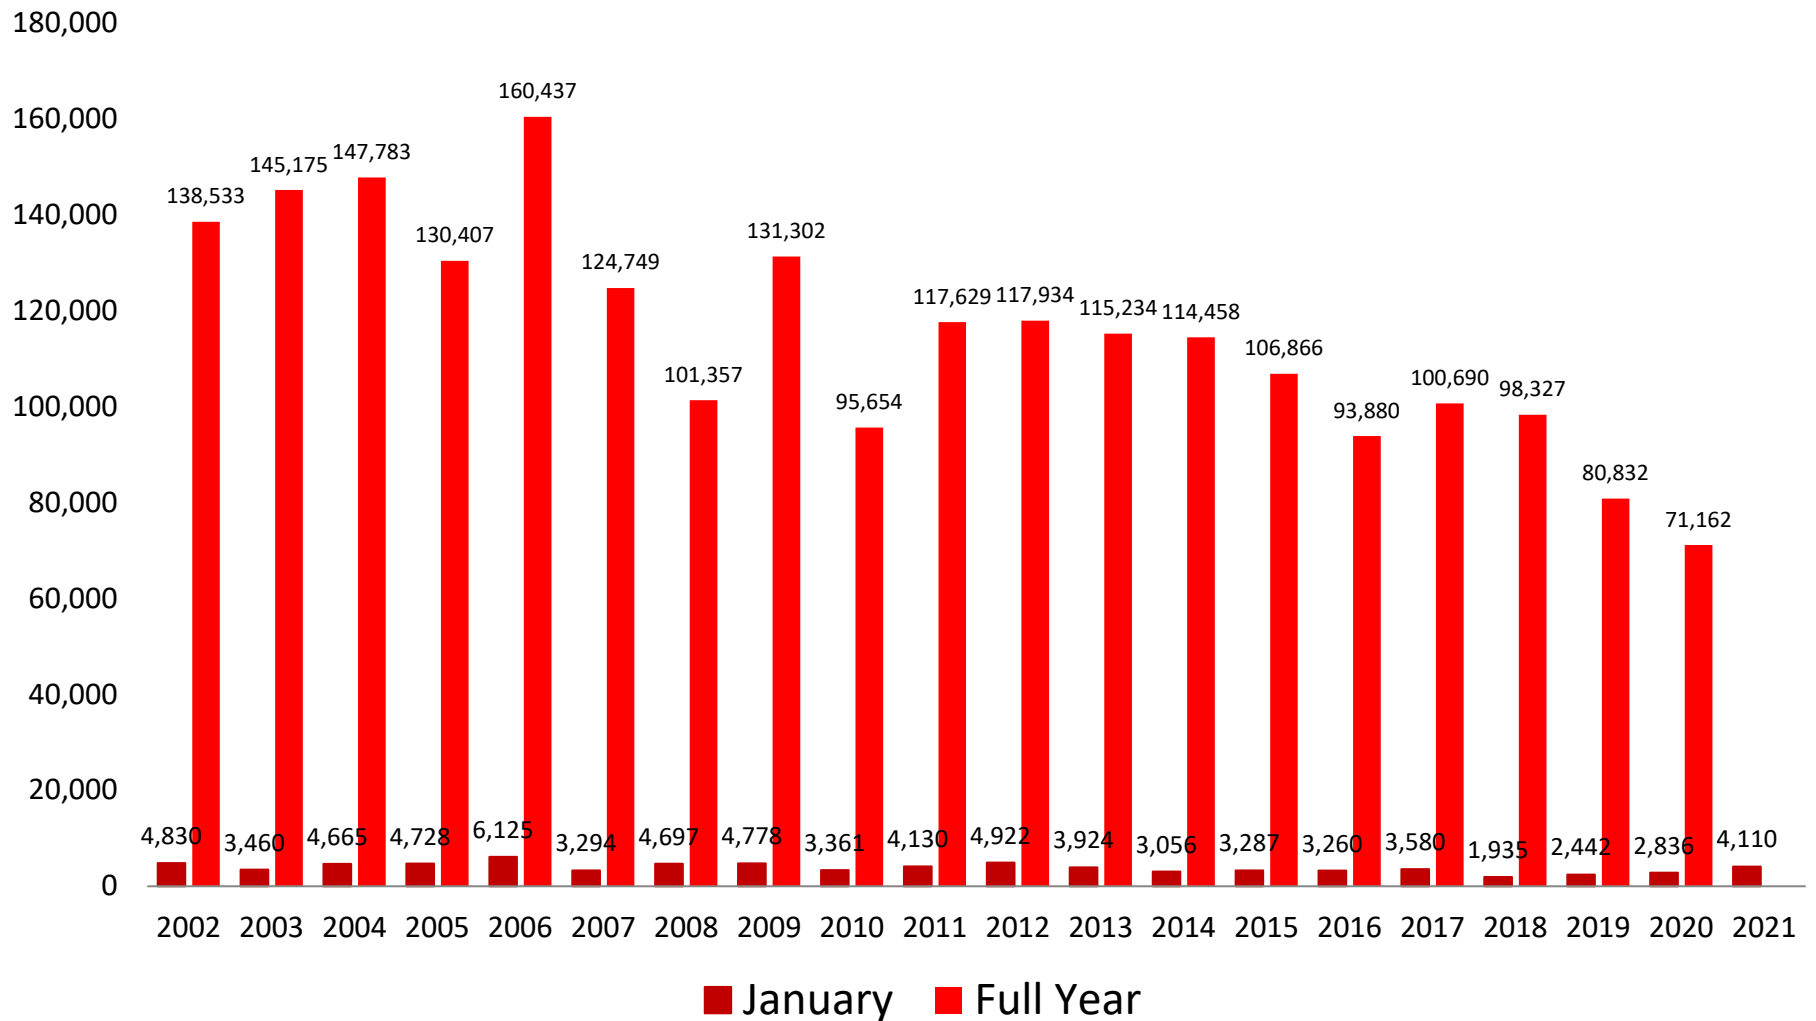

January Landings in Texas Were 168.9% Above the Historical Average

Texas Landings, January 2002-2021 (thousands of pounds, HLSO-weight)

January average for the 2002-2020 period = 920,689 pounds

January Landings in Alabama Were at the Same Level as the Historical Average

Landings in January Account for Between 2 and 11 Percent of the Total Annual Harvest in Mississippi

Mississippi Landings, 2002-2021 (thousands of pounds, HLSO-weight)

Landings in January Account for Between 2 and 5 Percent of the Total Gulf Annual Harvest

Gulf Landings, 2002-2021 (thousands of pounds, HLSO-weight)

January Ex-Vessel Prices 2001-2021 (U15)

January Ex-Vessel Prices 2001-2021 (26-30)

January Ex-Vessel Prices 2001-2021 (41-50)