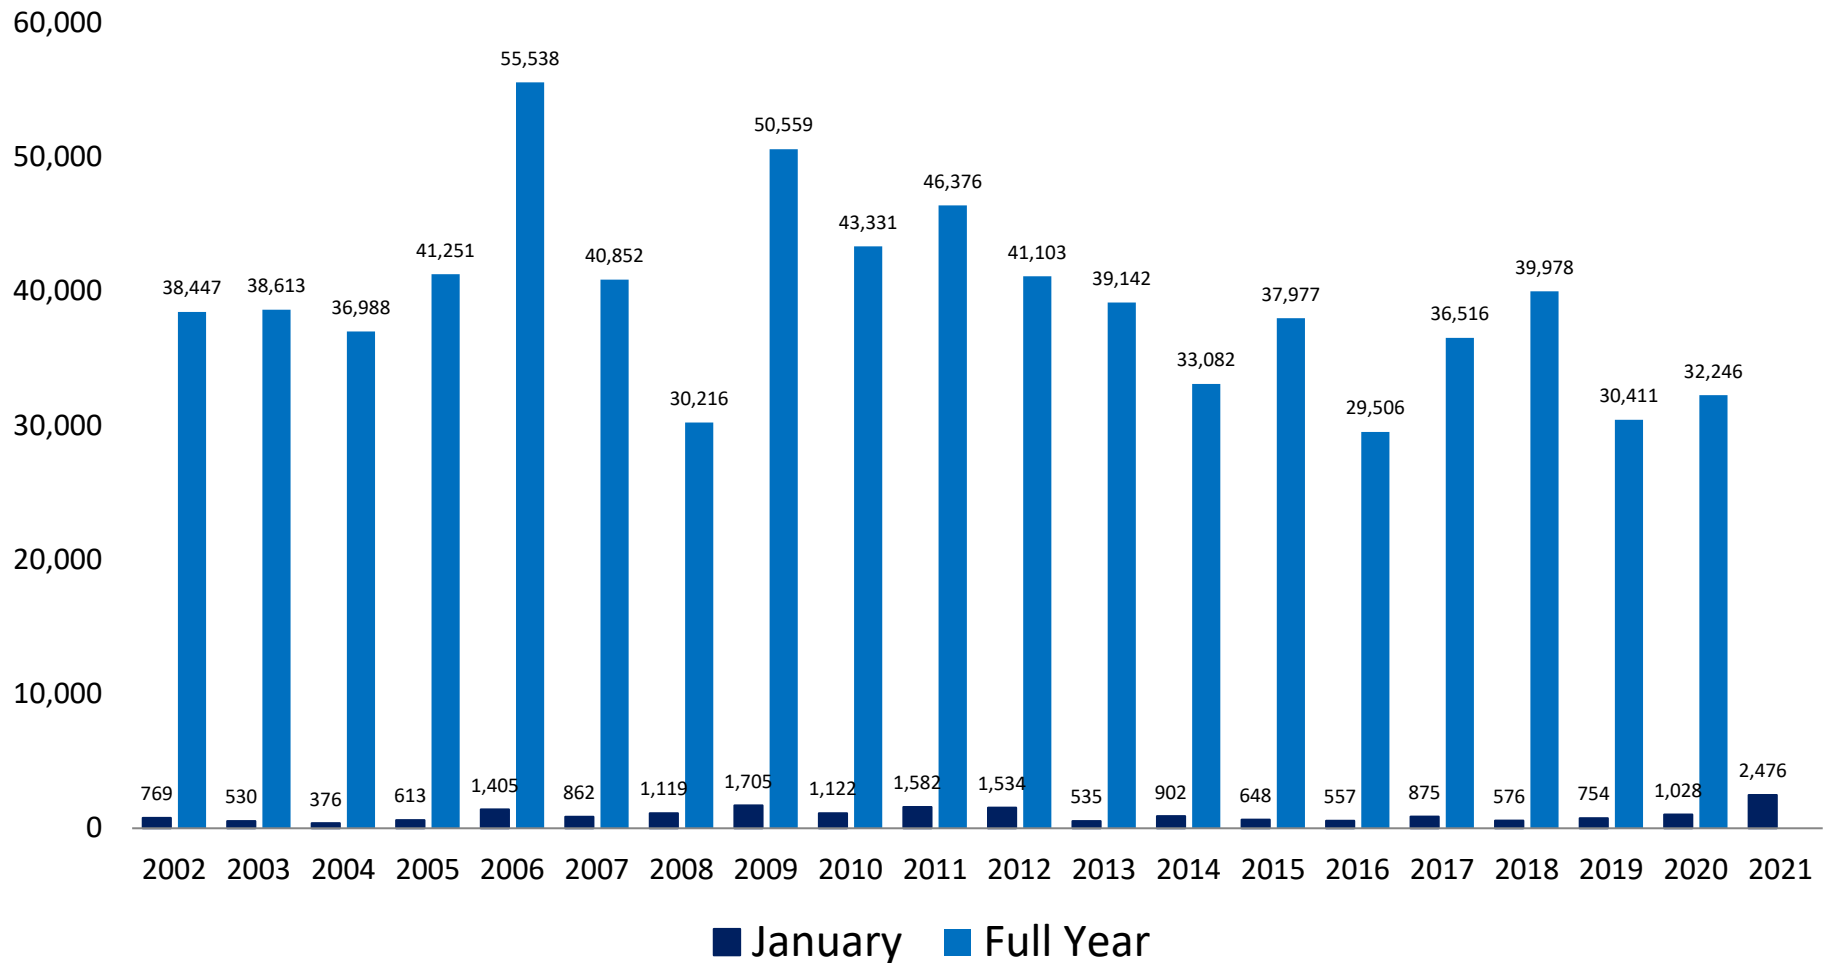

Landings in January Account for Between 1 and 4 Percent of the Total Texas Annual Harvest

Texas Landings, 2002-2021 (thousands of pounds, HLSO-weight)