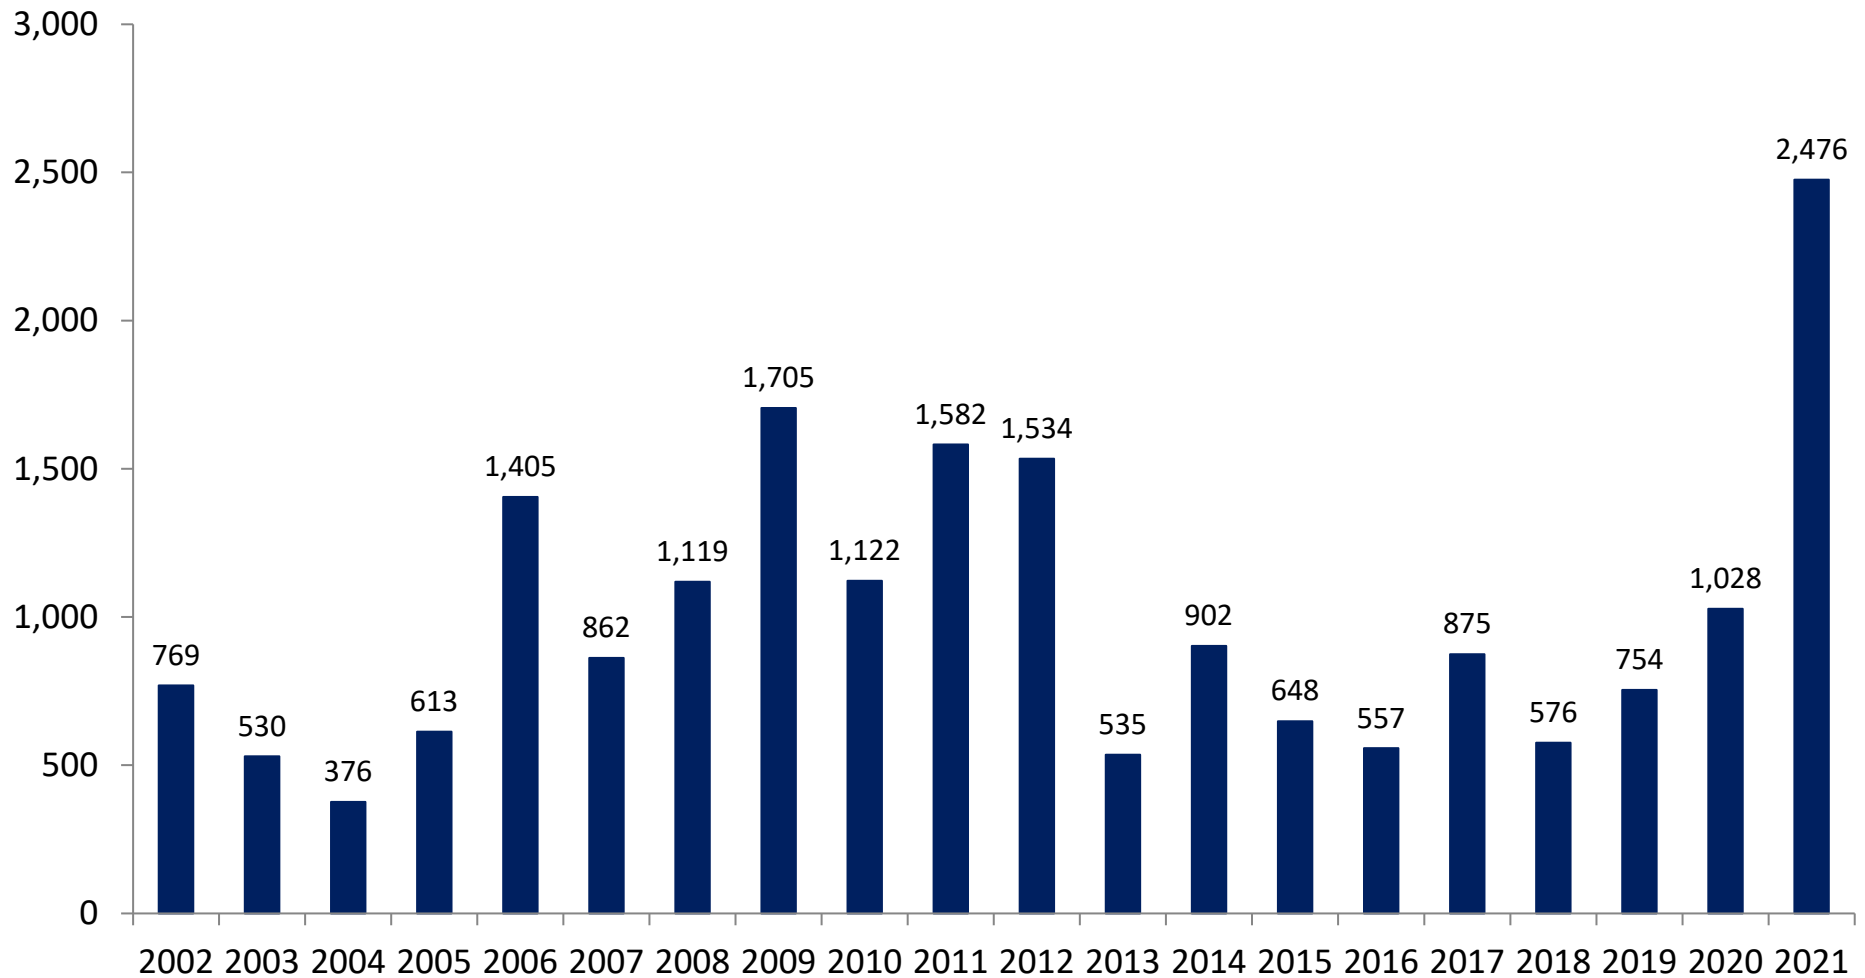

January Landings in Louisiana Were 49.6% Below the Historical Average

Louisiana Landings, January 2002-2021 (thousands of pounds, HLSO-weight)

January average for the 2002-2020 period = 1,726,100 pounds

January Landings in Texas Were 168.9% Above the Historical Average

Texas Landings, January 2002-2021 (thousands of pounds, HLSO-weight)

January average for the 2002-2020 period = 920,689 pounds

January Landings in Alabama Were at the Same Level as the Historical Average

Alabama Landings, January 2002-2021 (thousands of pounds, HLSO-weight)

January average for the 2002-2020 period = 476,589 pounds

January Landings on the West Coast of Florida Were 52.0% Below the Historical Average

West Coast of Florida Landings, January 2002-2021 (thousands of pounds, HLSO-weight)

January average for the 2002-2020 period = 520,884 pounds

January Landings in Mississippi Were 59.1% Below the Historical Average