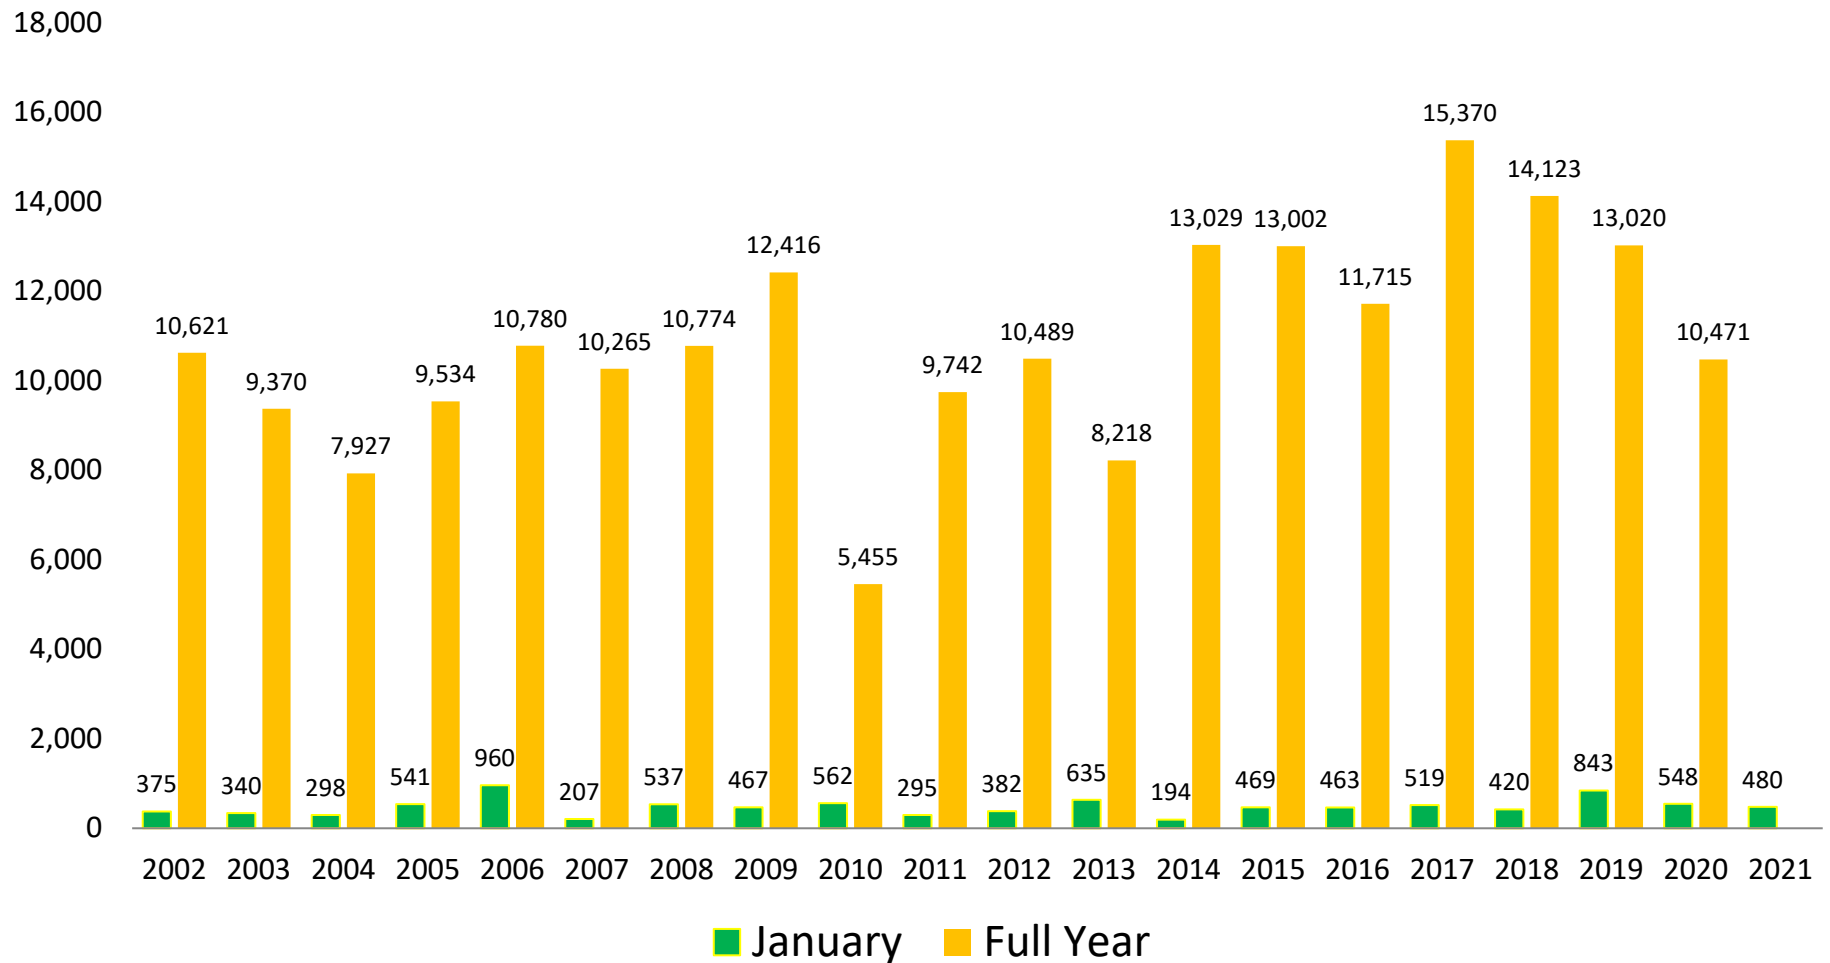

Landings in January Account for Between 2 and 10 Percent of the Total Alabama Annual Harvest

Alabama Landings, 2002-2021 (thousands of pounds, HLSO-weight)