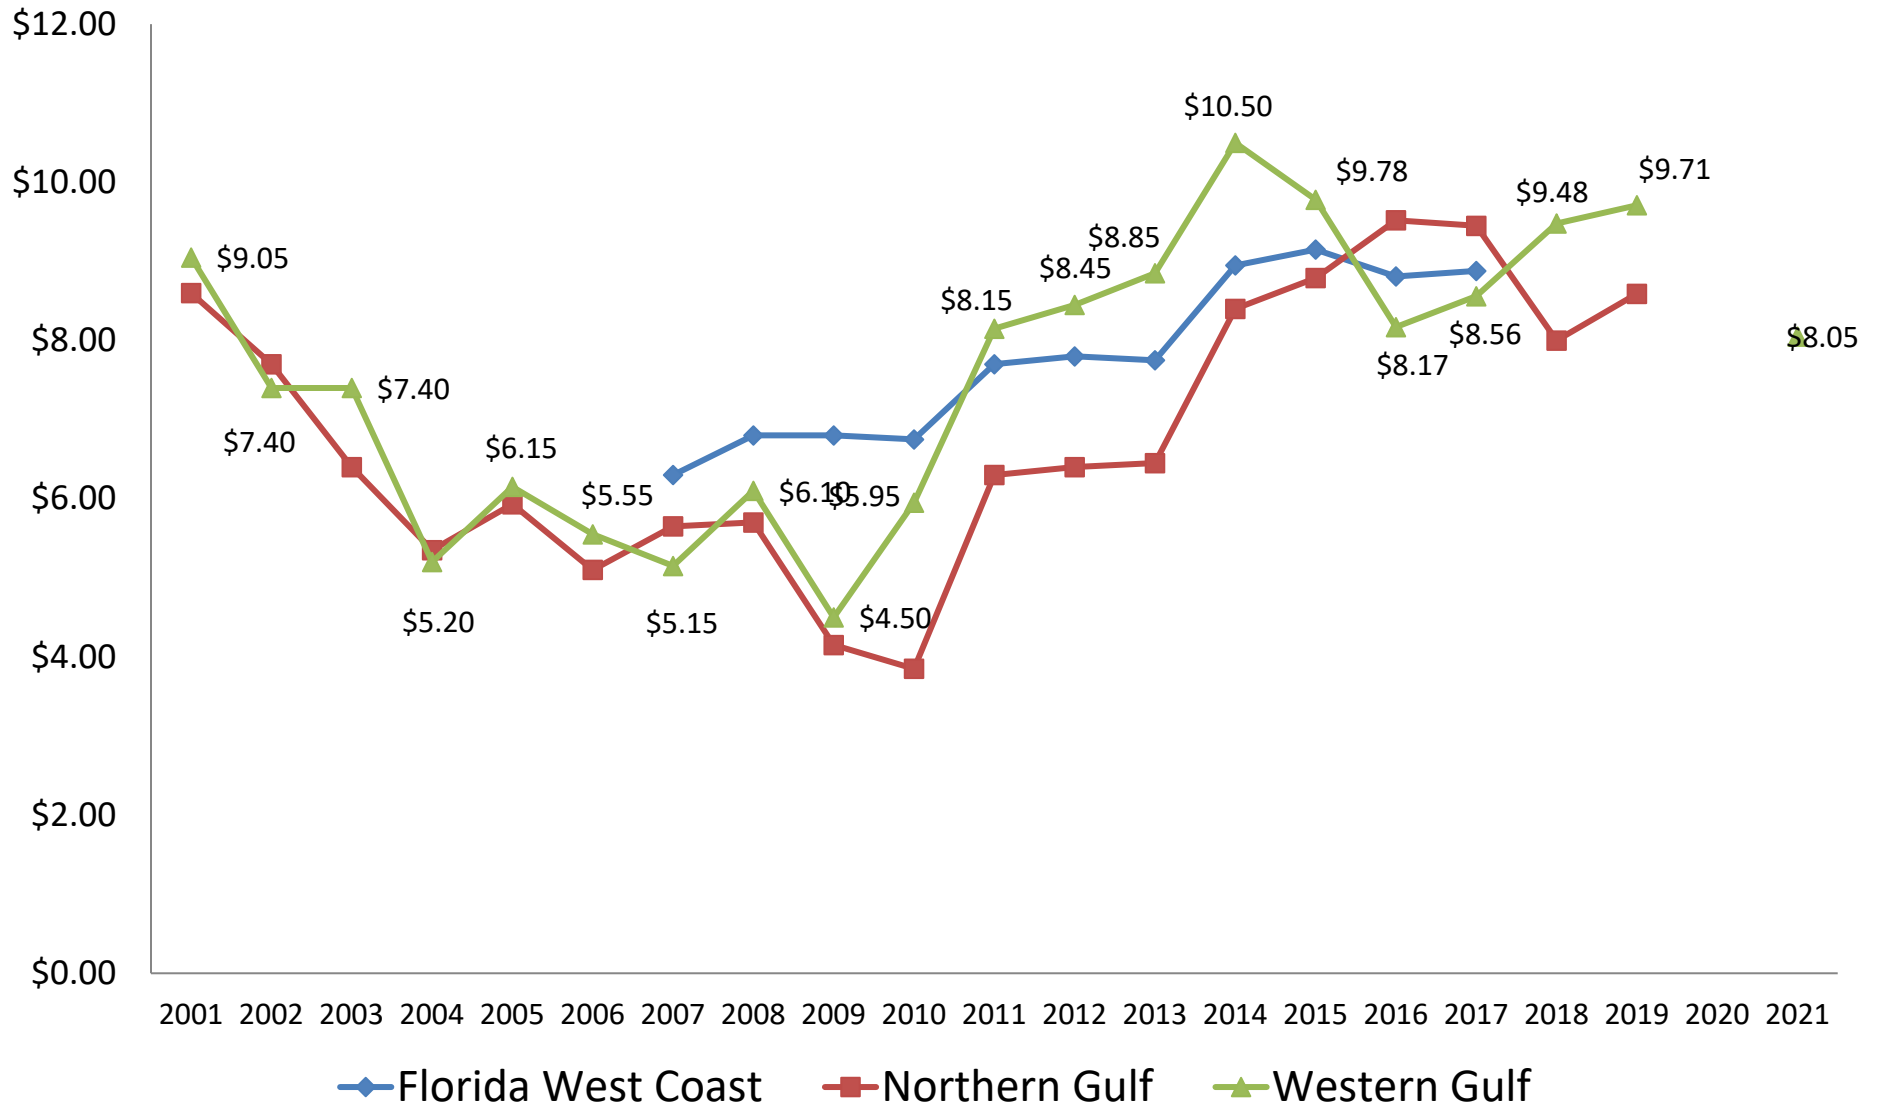

Landings in January Account for Between 2 and 11 Percent of the Total Annual Harvest in Mississippi

Mississippi Landings, 2002-2021 (thousands of pounds, HLSO-weight)

Landings in January Account for Between 2 and 5 Percent of the Total Gulf Annual Harvest

Gulf Landings, 2002-2021 (thousands of pounds, HLSO-weight)

January Ex-Vessel Prices 2001-2021 (U15)

January Ex-Vessel Prices 2001-2021 (26-30)

January Ex-Vessel Prices 2001-2021 (41-50)