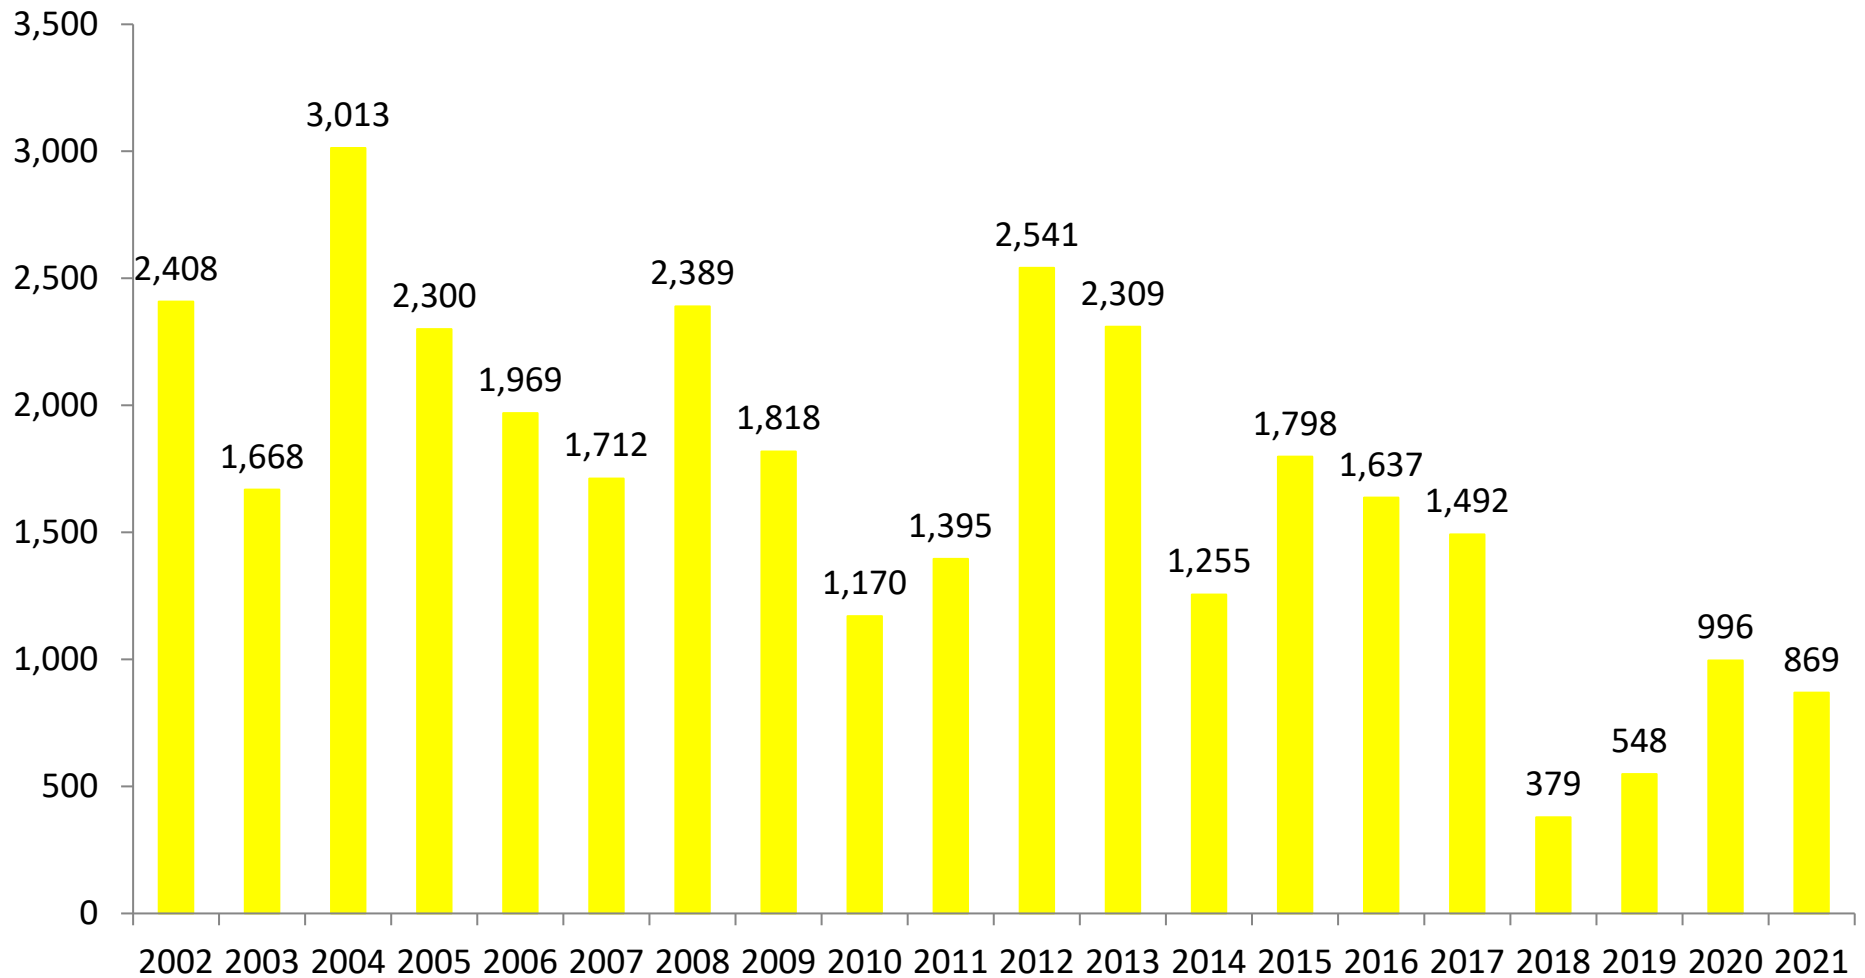

January Landings in Louisiana Were 49.6% Below the Historical Average

Louisiana Landings, January 2002-2021 (thousands of pounds, HLSO-weight)

January average for the 2002-2020 period = 1,726,100 pounds

January Landings in Texas Were 168.9% Above the Historical Average

Texas Landings, January 2002-2021 (thousands of pounds, HLSO-weight)

January average for the 2002-2020 period = 920,689 pounds

January Landings in Alabama Were at the Same Level as the Historical Average

Alabama Landings, January 2002-2021 (thousands of pounds, HLSO-weight)

January average for the 2002-2020 period = 476,589 pounds

January Landings on the West Coast of Florida Were 52.0% Below the Historical Average

West Coast of Florida Landings, January 2002-2021 (thousands of pounds, HLSO-weight)

January average for the 2002-2020 period = 520,884 pounds

January Landings in Mississippi Were 59.1% Below the Historical Average