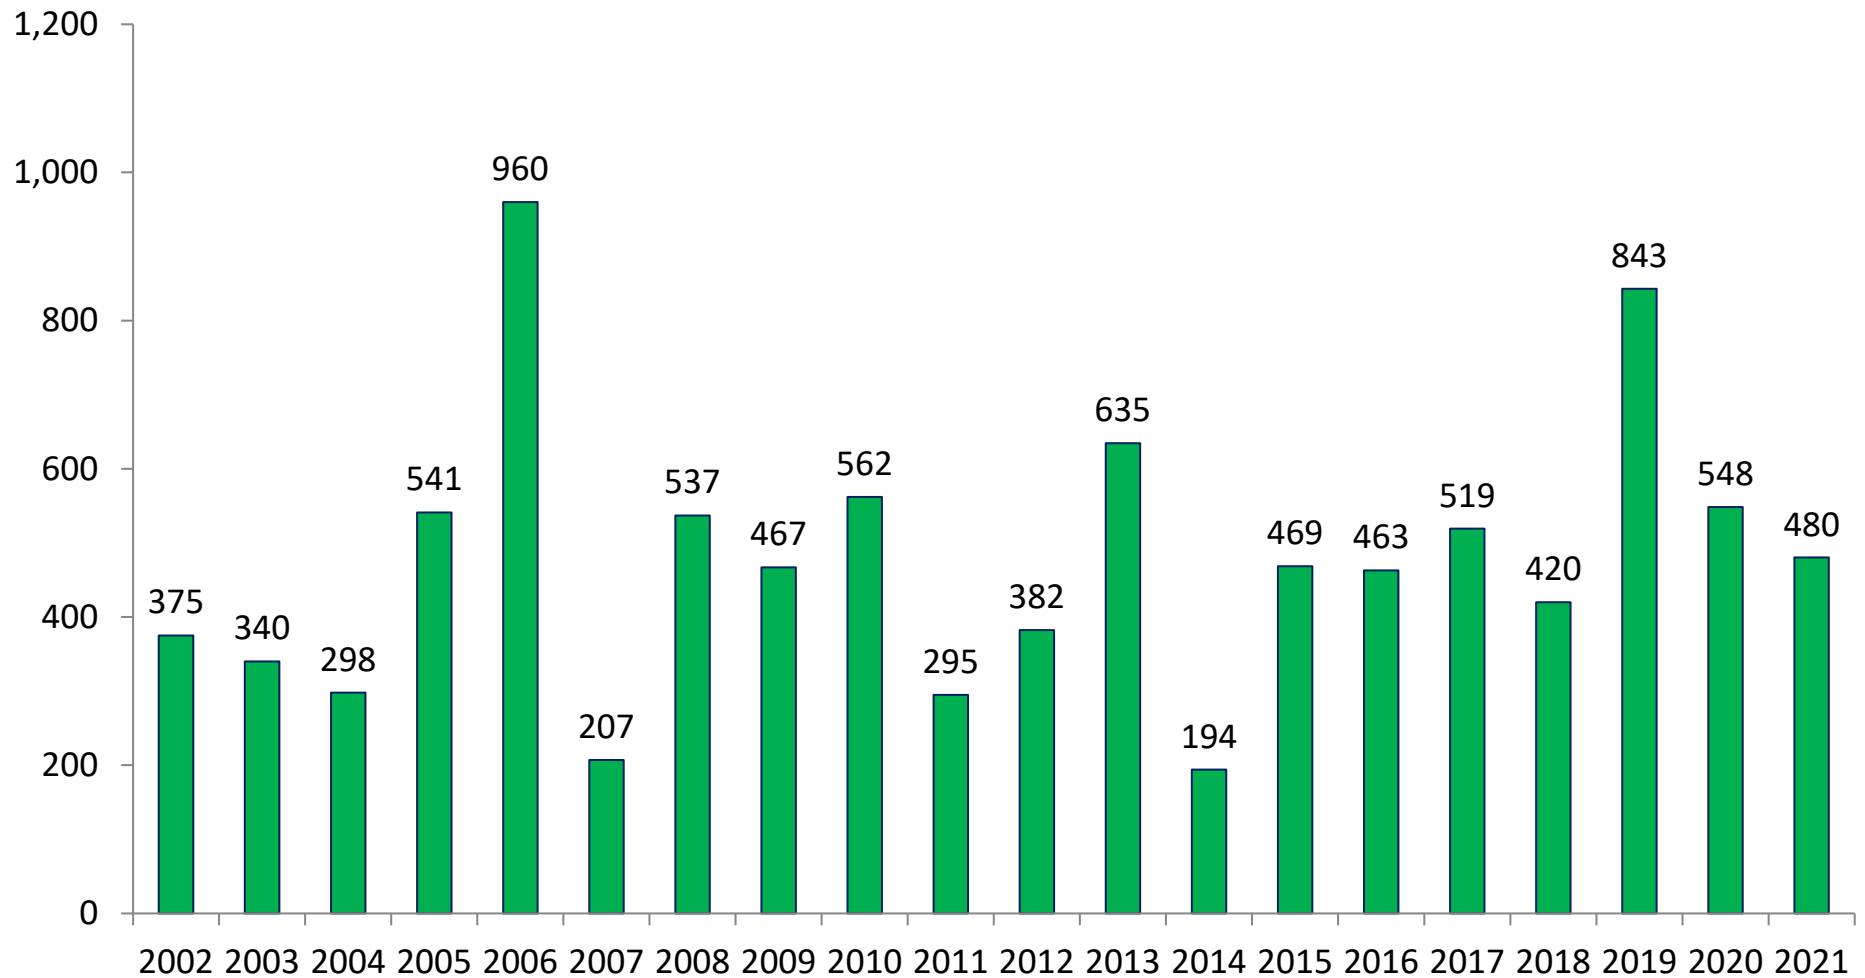

January Landings in Louisiana Were 49.6% Below the Historical Average

Louisiana Landings, January 2002-2021 (thousands of pounds, HLSO-weight)

January average for the 2002-2020 period = 1,726,100 pounds

January Landings in Texas Were 168.9% Above the Historical Average

Texas Landings, January 2002-2021 (thousands of pounds, HLSO-weight)

January average for the 2002-2020 period = 920,689 pounds

January Landings in Alabama Were at the Same Level as the Historical Average

Alabama Landings, January 2002-2021 (thousands of pounds, HLSO-weight)

January average for the 2002-2020 period = 476,589 pounds

January Landings on the West Coast of Florida Were 52.0% Below the Historical Average

West Coast of Florida Landings, January 2002-2021 (thousands of pounds, HLSO-weight)

January average for the 2002-2020 period = 520,884 pounds

January Landings in Mississippi Were 59.1% Below the Historical Average