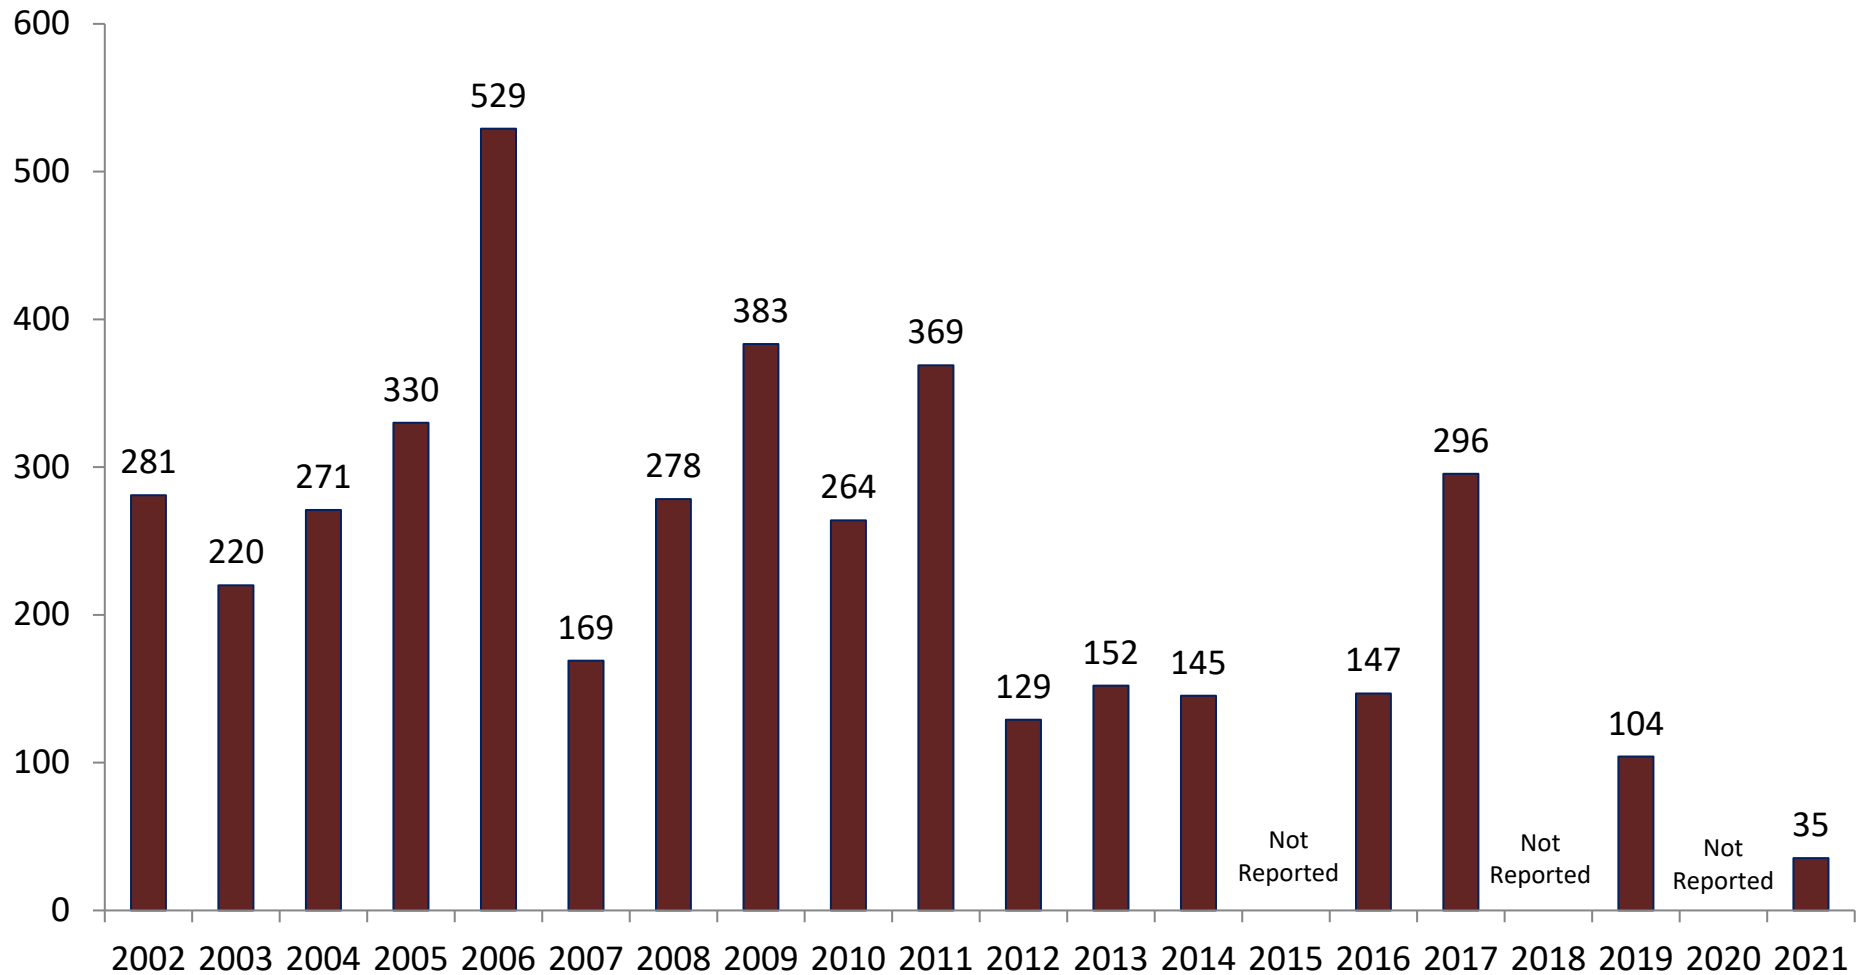

January Landings in Texas Were 168.9% Above the Historical Average

Texas Landings, January 2002-2021 (thousands of pounds, HLSO-weight)

January average for the 2002-2020 period = 920,689 pounds

January Landings in Alabama Were at the Same Level as the Historical Average

Alabama Landings, January 2002-2021 (thousands of pounds, HLSO-weight)

January average for the 2002-2020 period = 476,589 pounds

January Landings on the West Coast of Florida Were 52.0% Below the Historical Average

West Coast of Florida Landings, January 2002-2021 (thousands of pounds, HLSO-weight)

January average for the 2002-2020 period = 520,884 pounds

January Landings in Mississippi Were 59.1% Below the Historical Average

Mississippi Landings, January 2002-2021 (thousands of pounds, HLSO-weight)

January average for the 2002-2020 period = 254,213 pounds

January Landings in the Gulf Were 6.5% Above Historical Averages

Gulf Landings, January 2002-2021 (thousands of pounds, HLSO-weight)