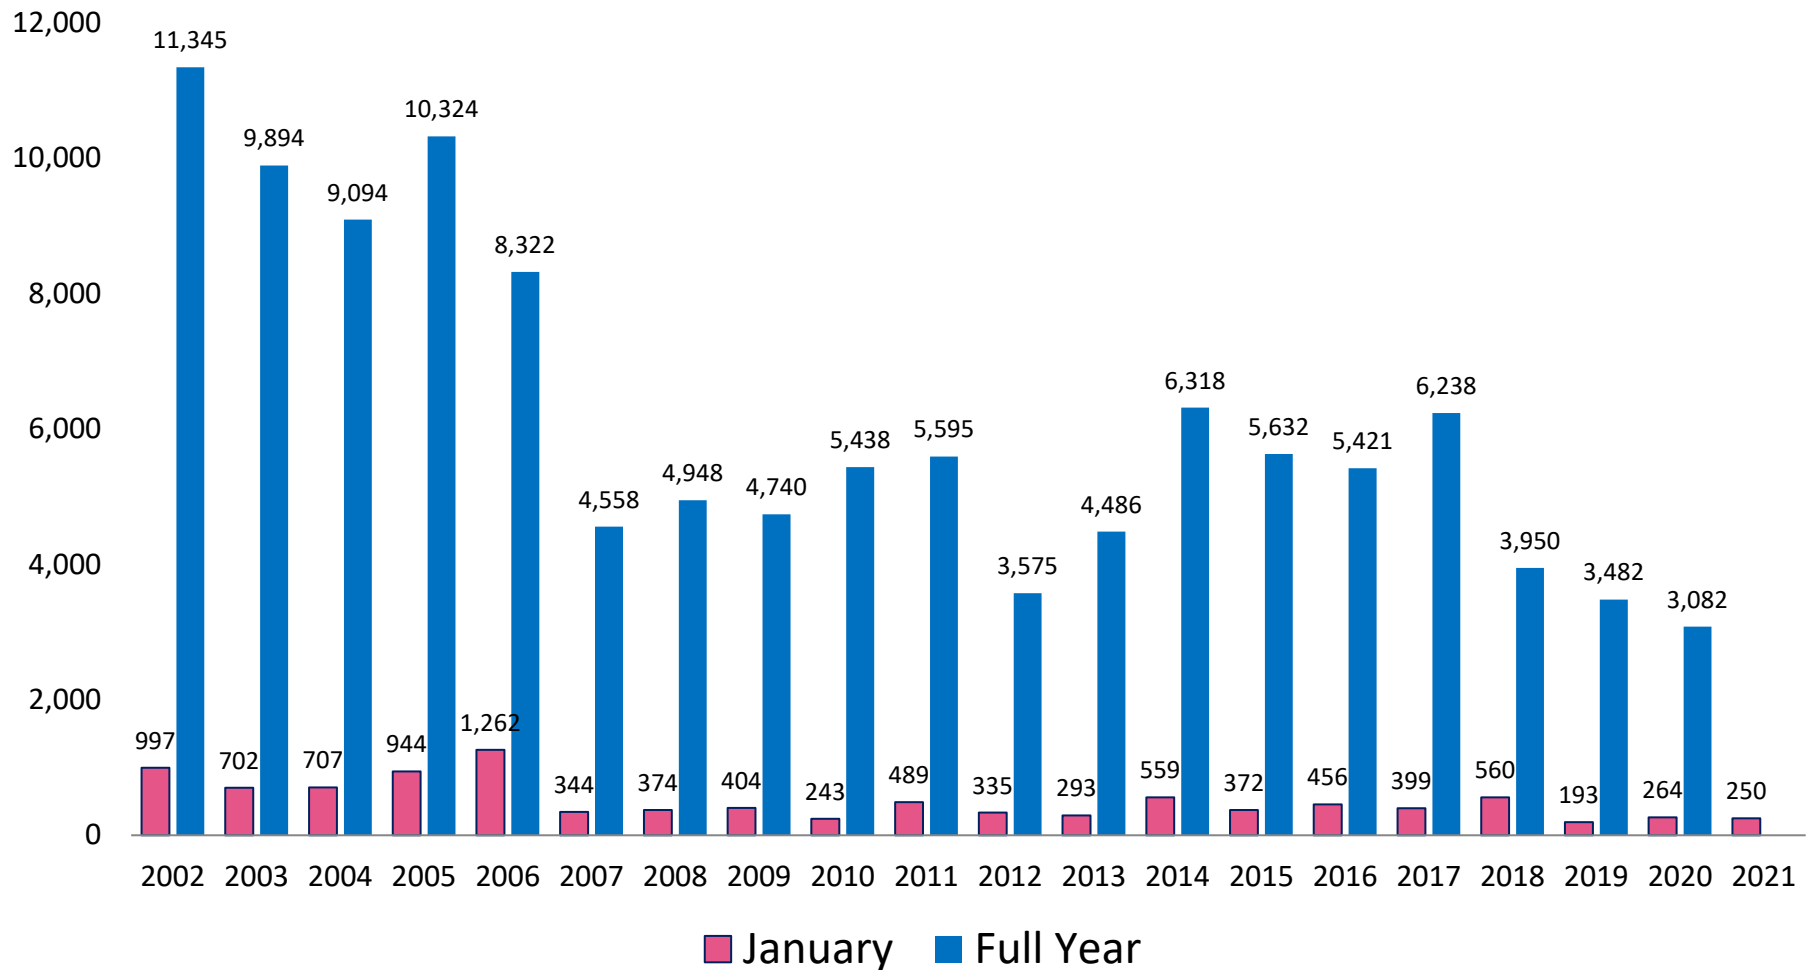

Landings in January Account for Between 5 and 15 Percent of the Total Annual Harvest on the West Coast of Florida

West Coast of Florida Landings, 2002-2021 (thousands of pounds, HLSO-weight)