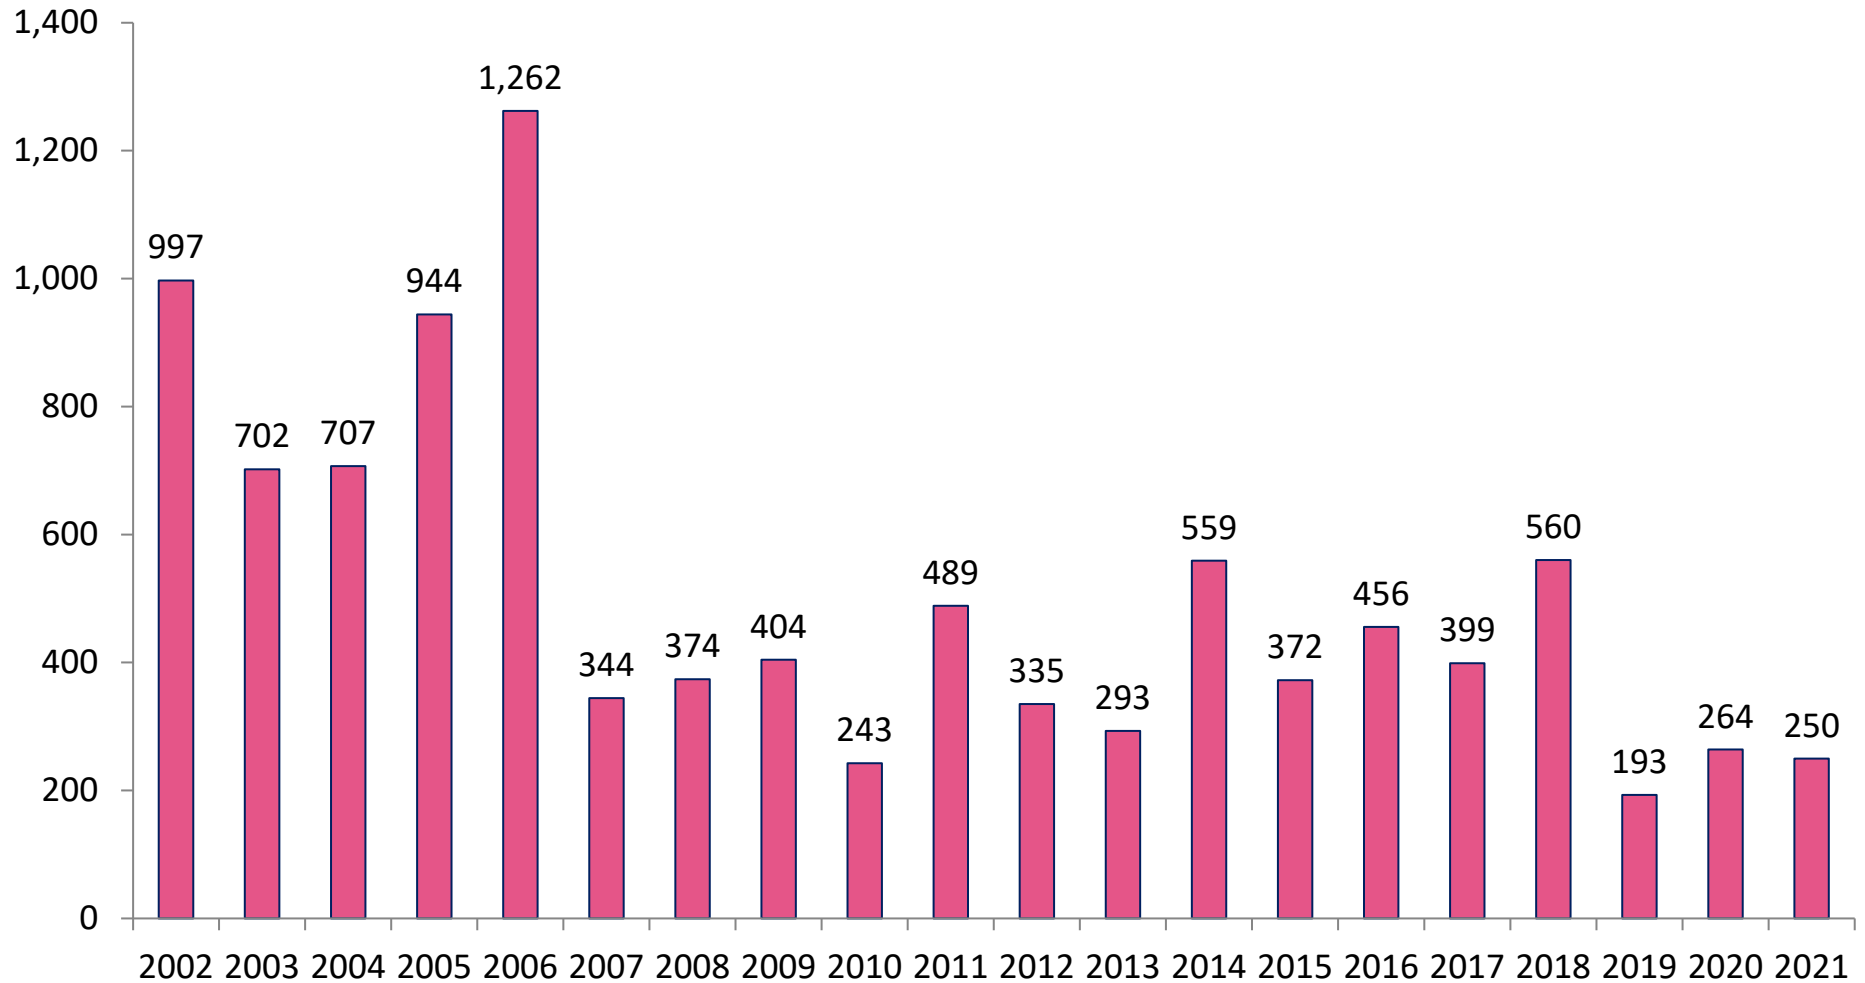

January Landings in Texas Were 168.9% Above the Historical Average

Texas Landings, January 2002-2021 (thousands of pounds, HLSO-weight)

January average for the 2002-2020 period = 920,689 pounds

January Landings in Alabama Were at the Same Level as the Historical Average

Alabama Landings, January 2002-2021 (thousands of pounds, HLSO-weight)

January average for the 2002-2020 period = 476,589 pounds

January Landings on the West Coast of Florida Were 52.0% Below the Historical Average

West Coast of Florida Landings, January 2002-2021 (thousands of pounds, HLSO-weight)

January average for the 2002-2020 period = 520,884 pounds

January Landings in Mississippi Were 59.1% Below the Historical Average

Mississippi Landings, January 2002-2021 (thousands of pounds, HLSO-weight)

January average for the 2002-2020 period = 254,213 pounds

January Landings in the Gulf Were 6.5% Above Historical Averages

Gulf Landings, January 2002-2021 (thousands of pounds, HLSO-weight)