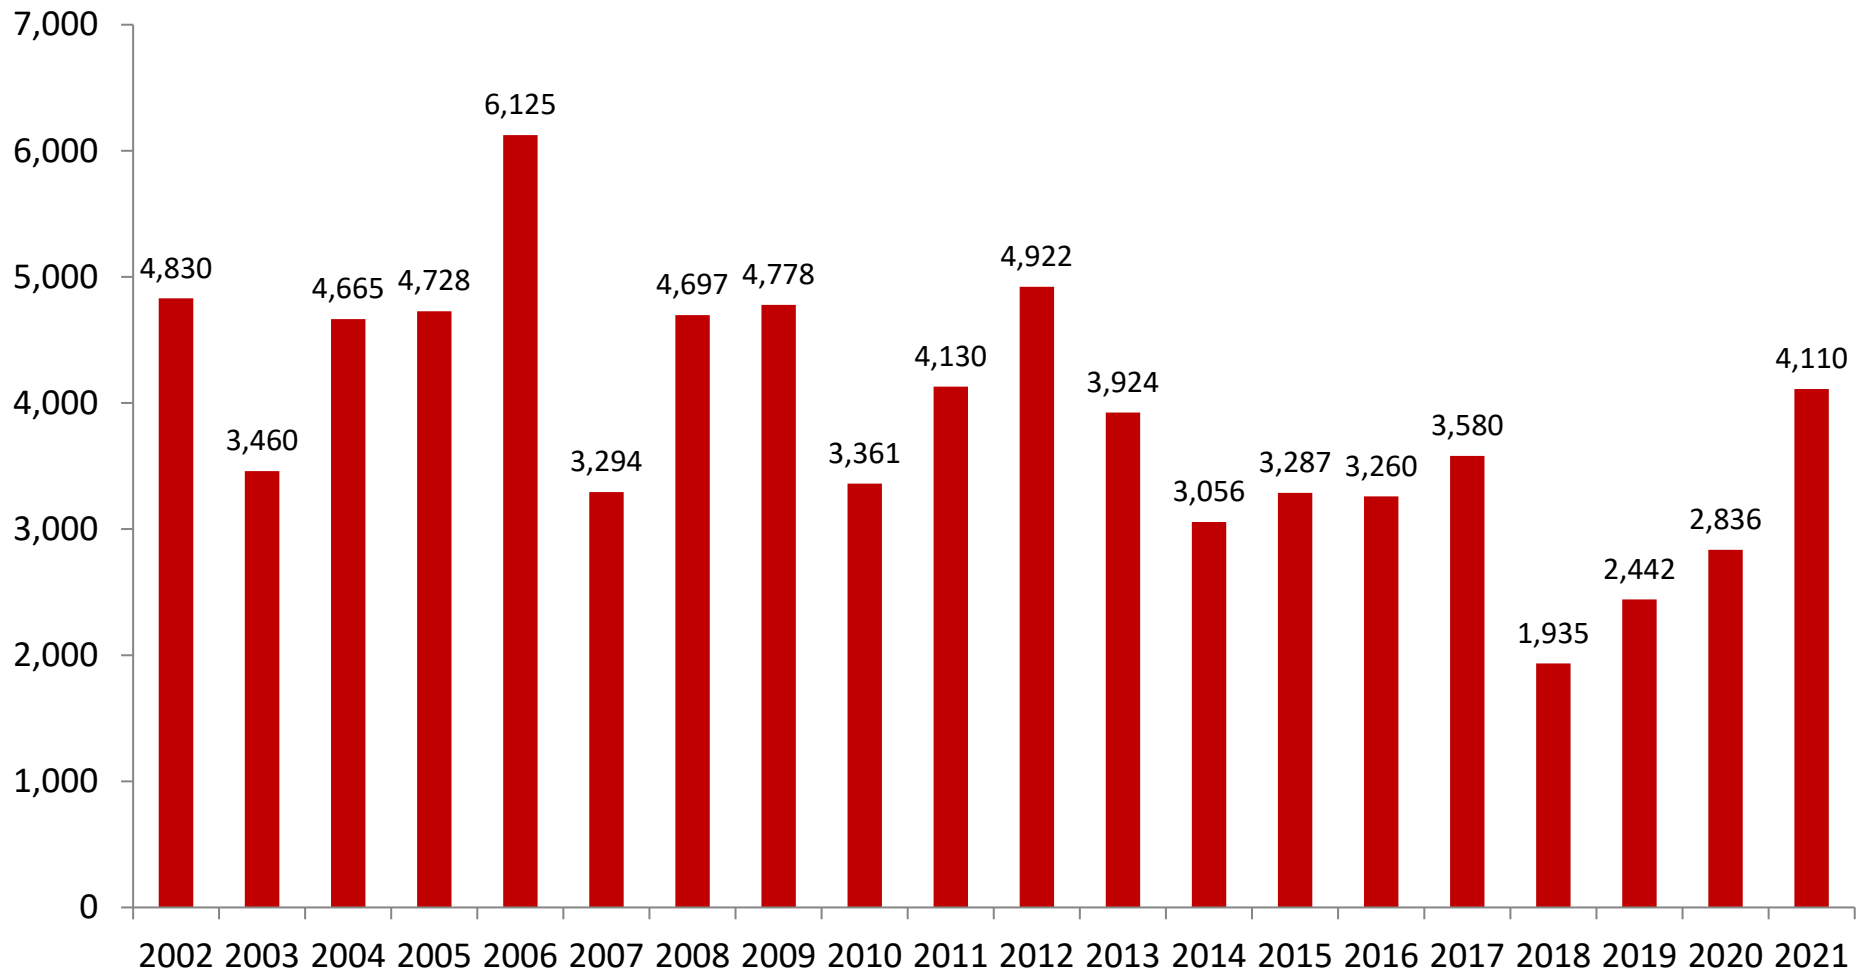

January Landings in Texas Were 168.9% Above the Historical Average

Texas Landings, January 2002-2021 (thousands of pounds, HLSO-weight)

January average for the 2002-2020 period = 920,689 pounds

January Landings in Alabama Were at the Same Level as the Historical Average

West Coast of Florida Landings, January 2002-2021 (thousands of pounds, HLSO-weight)

January average for the 2002-2020 period = 520,884 pounds

January Landings in Mississippi Were 59.1% Below the Historical Average

Mississippi Landings, January 2002-2021 (thousands of pounds, HLSO-weight)

January average for the 2002-2020 period = 254,213 pounds

January Landings in the Gulf Were 6.5% Above Historical Averages

Gulf Landings, January 2002-2021 (thousands of pounds, HLSO-weight)

January average for the 2002-2020 period = 3,858,326 pounds

Landings in January Account for Between 1 and 5 Percent of the Total Louisiana Annual Harvest

Louisiana Landings, 2002-2021 (thousands of pounds, HLSO-weight)