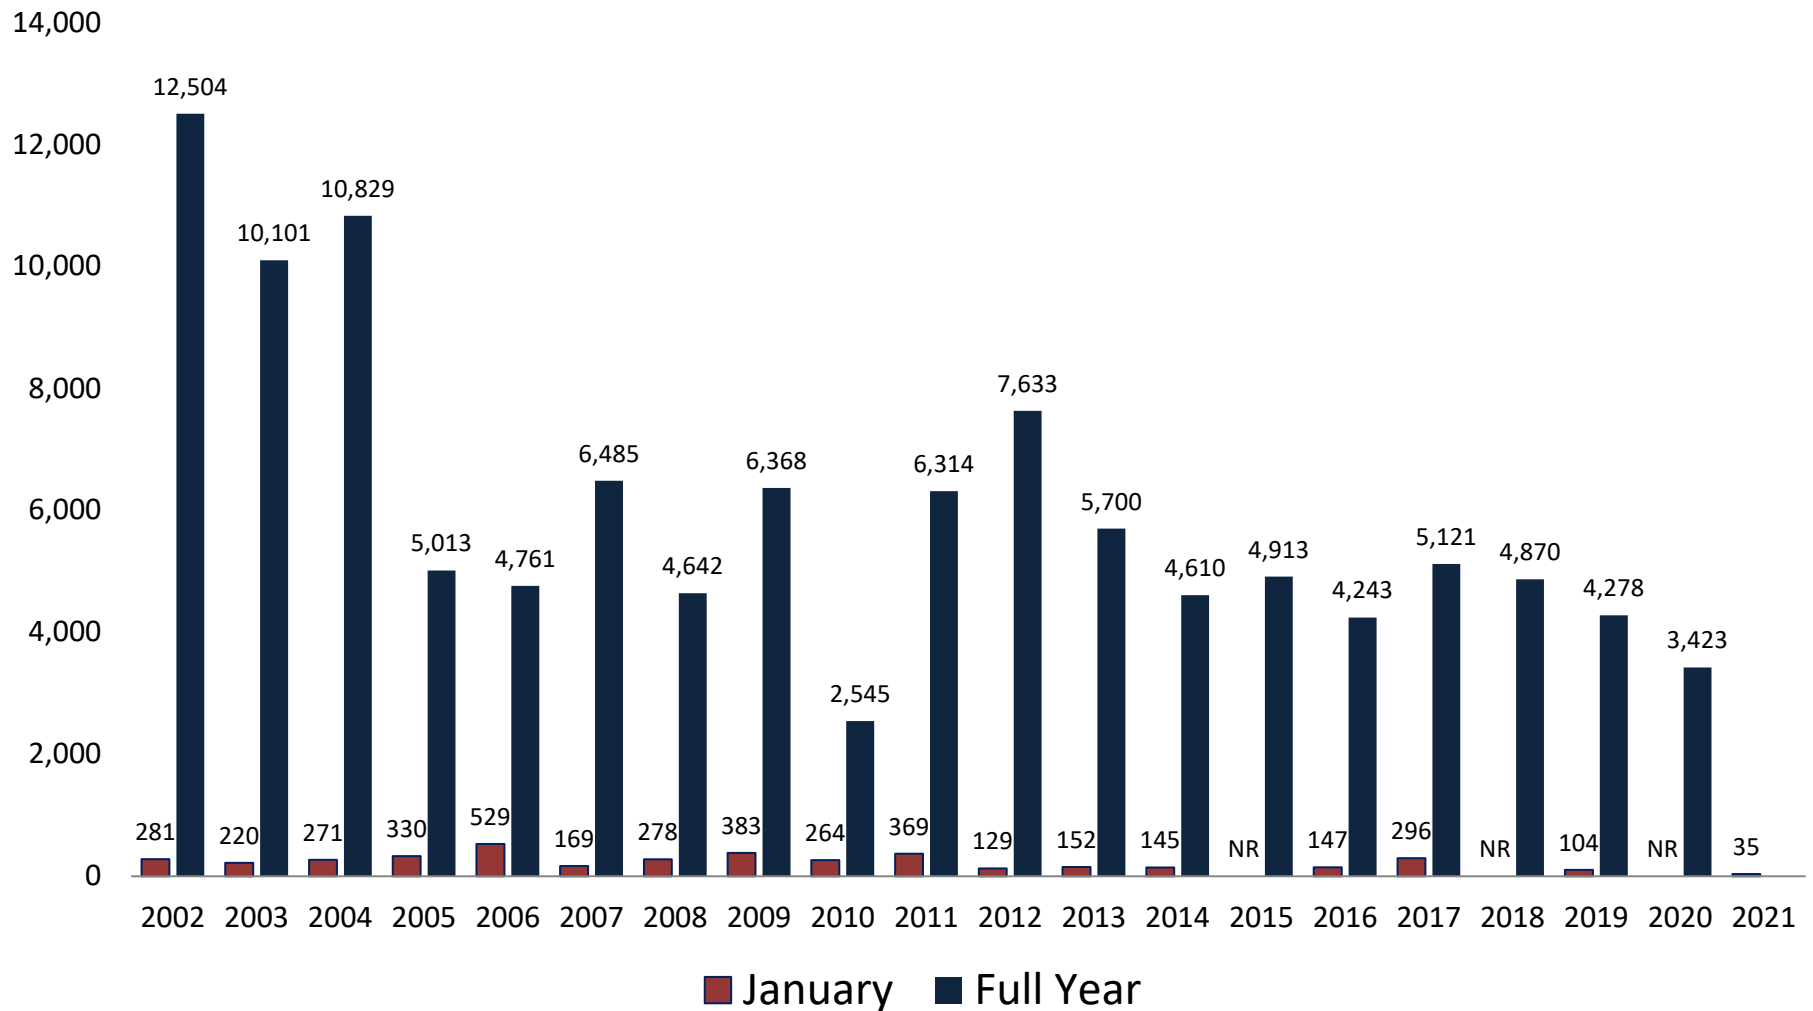

Landings in January Account for Between 2 and 11 Percent of the Total Annual Harvest in Mississippi

Mississippi Landings, 2002-2021 (thousands of pounds, HLSO-weight)