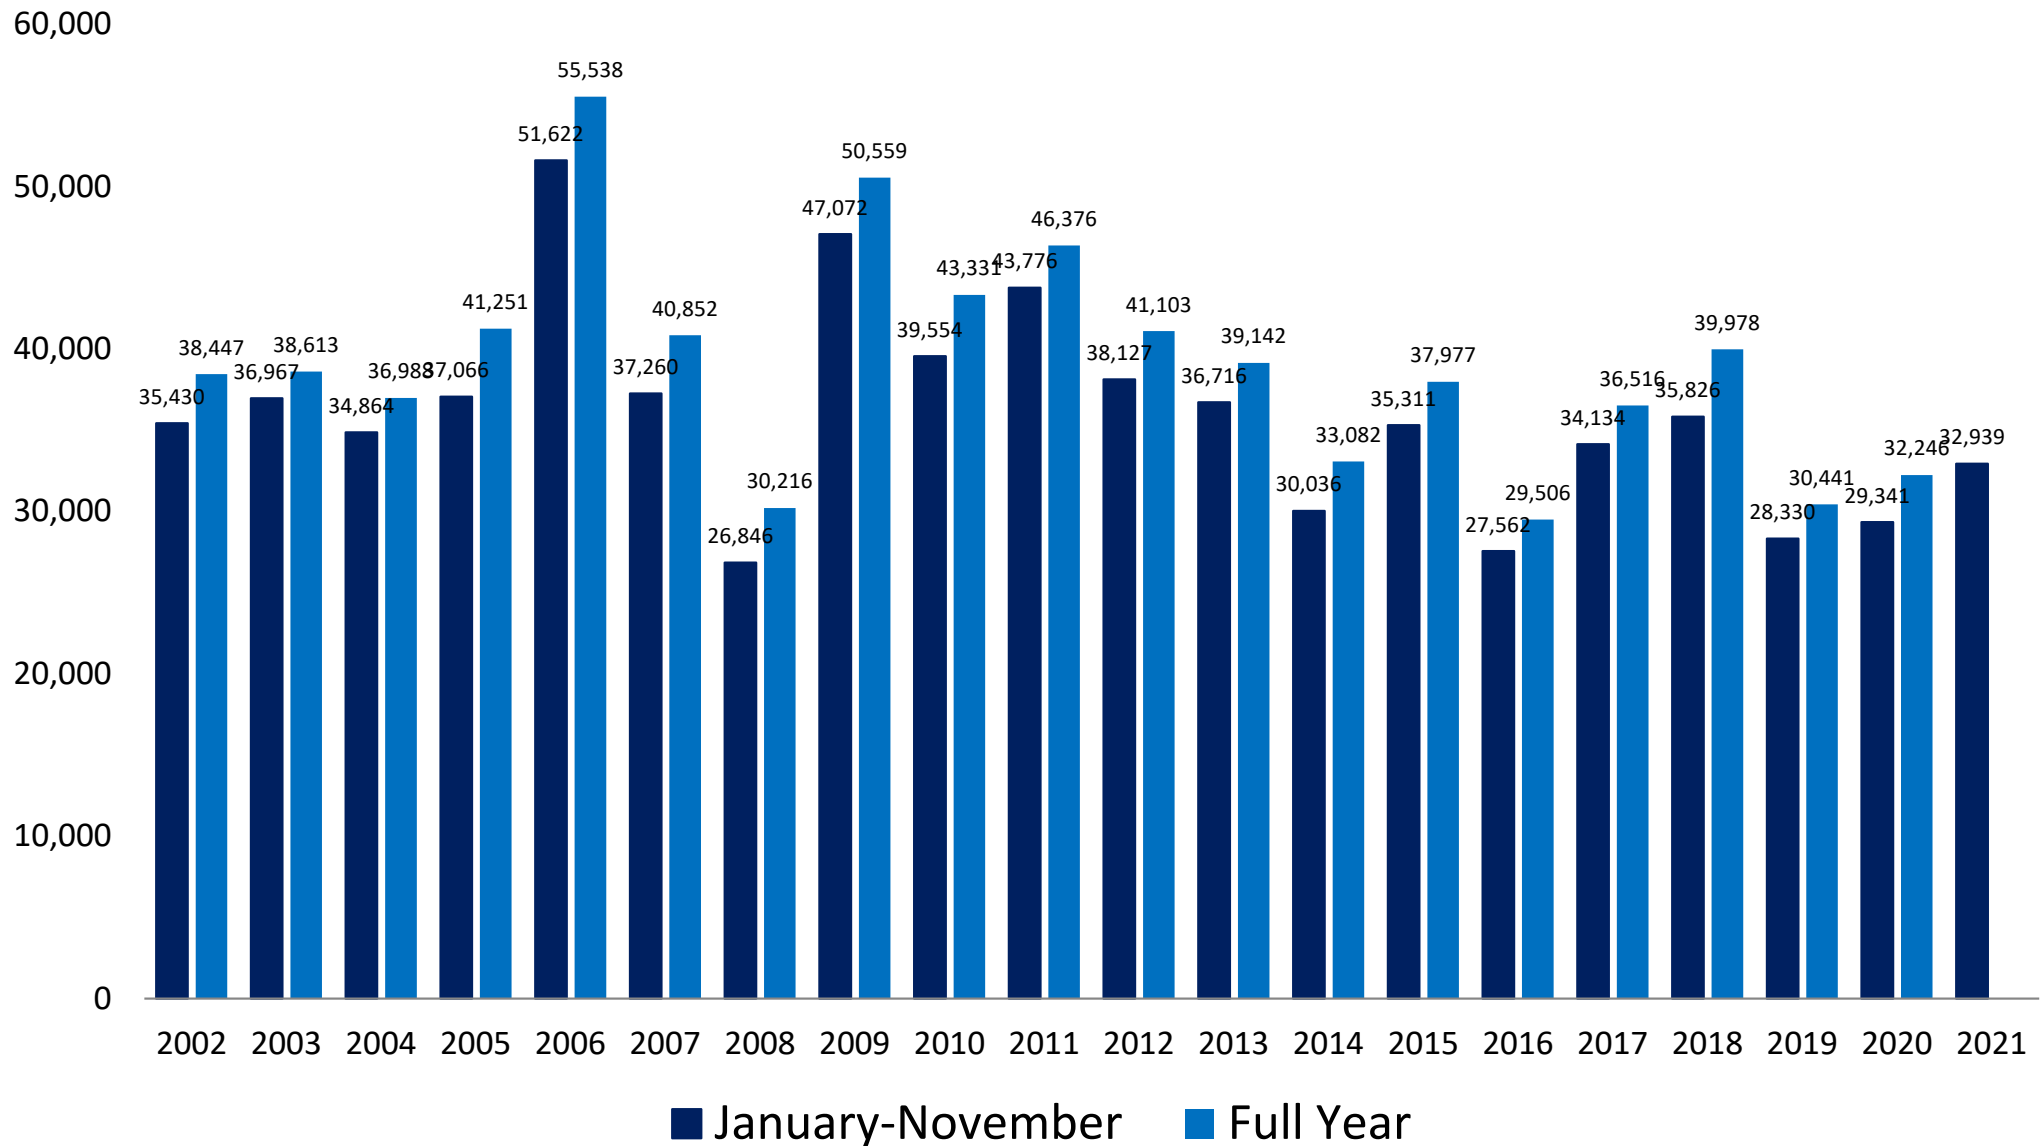

Landings in January-November Account for Between 89 and 96 Percent of the Total Texas Annual Harvest

Texas Landings, 2002-2021 (thousands of pounds, HLSO-weight)