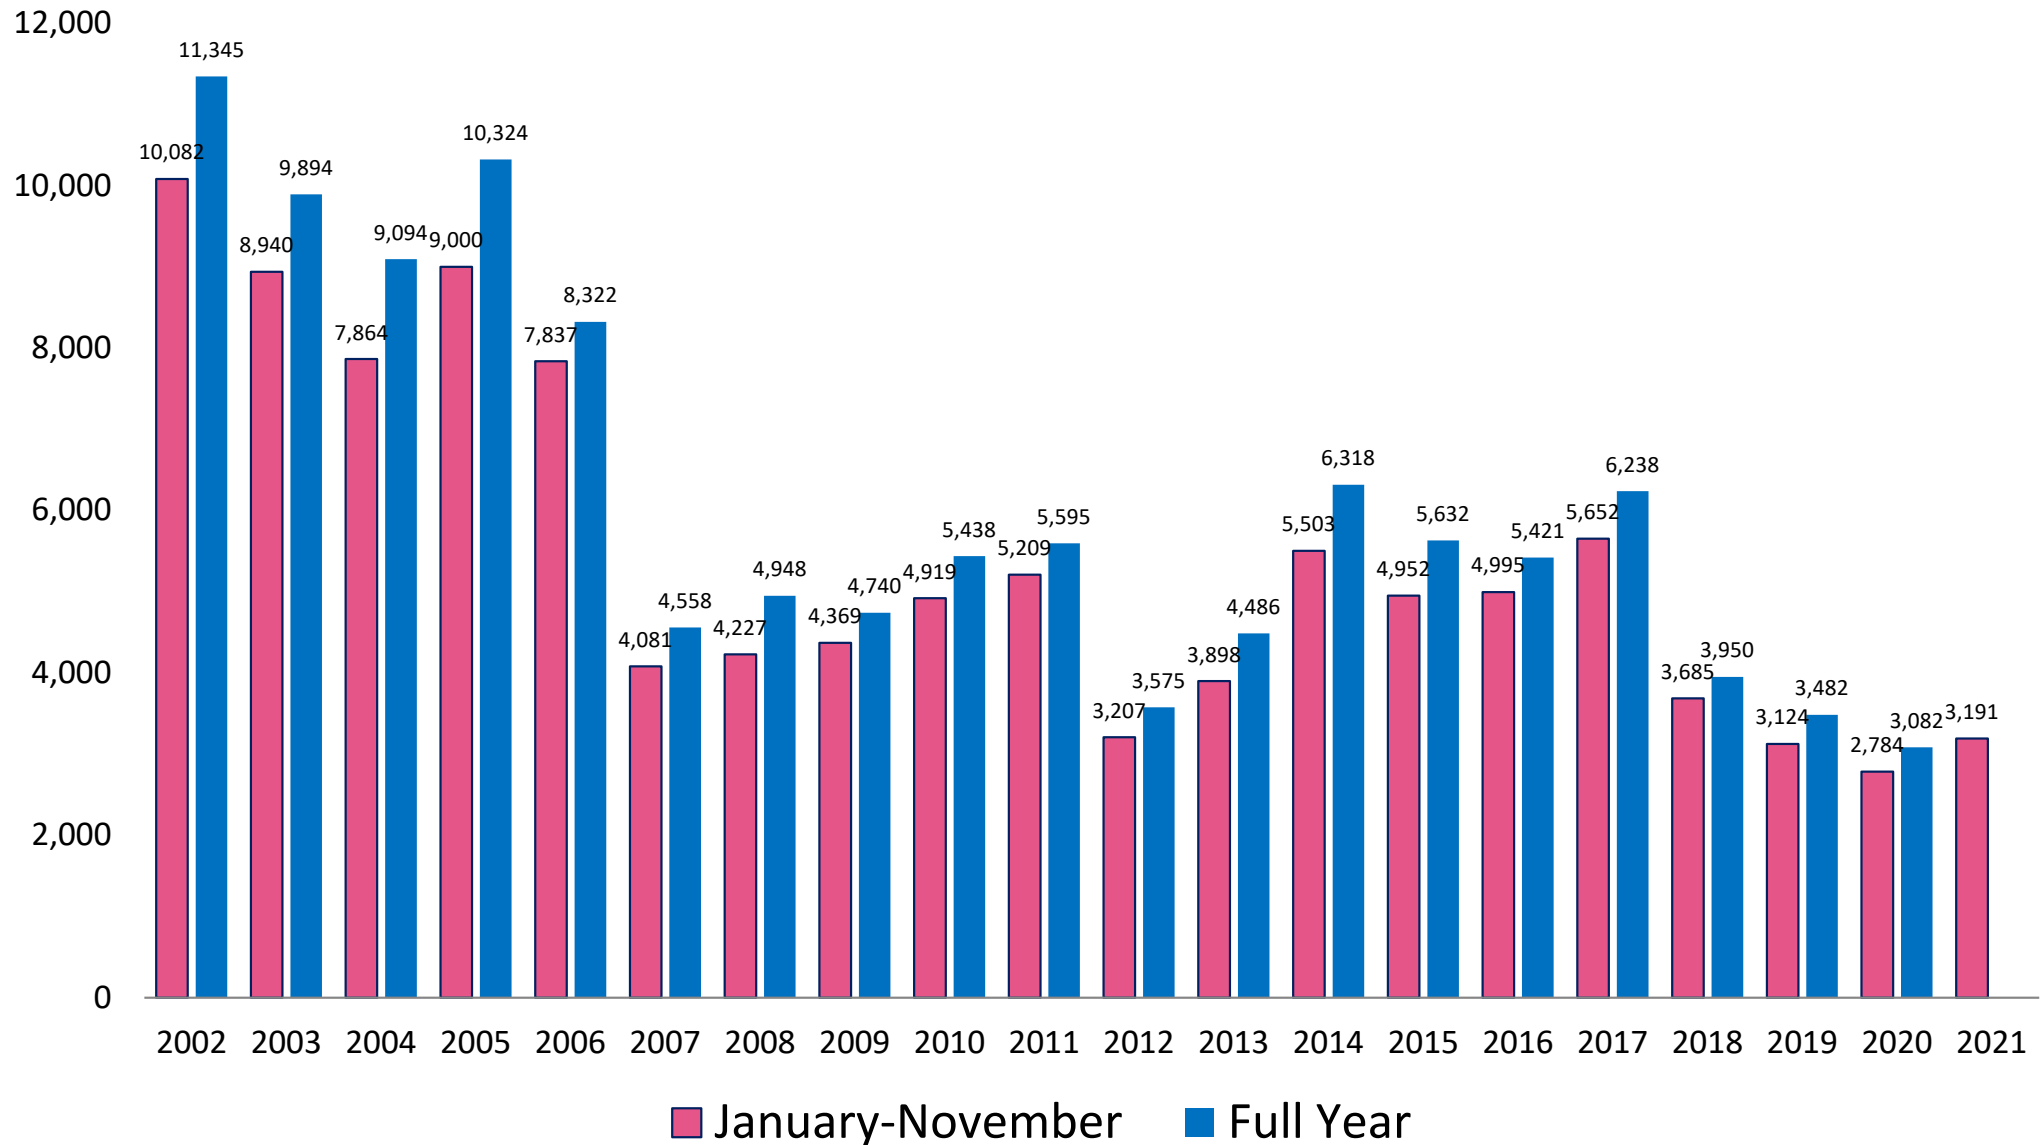

Landings in January-November Account for Between 85 and 94 Percent of the Total Annual Harvest on the West Coast of Florida

W.C. Florida Landings, 2002-2021 (thousands of pounds, HLSO-weight)