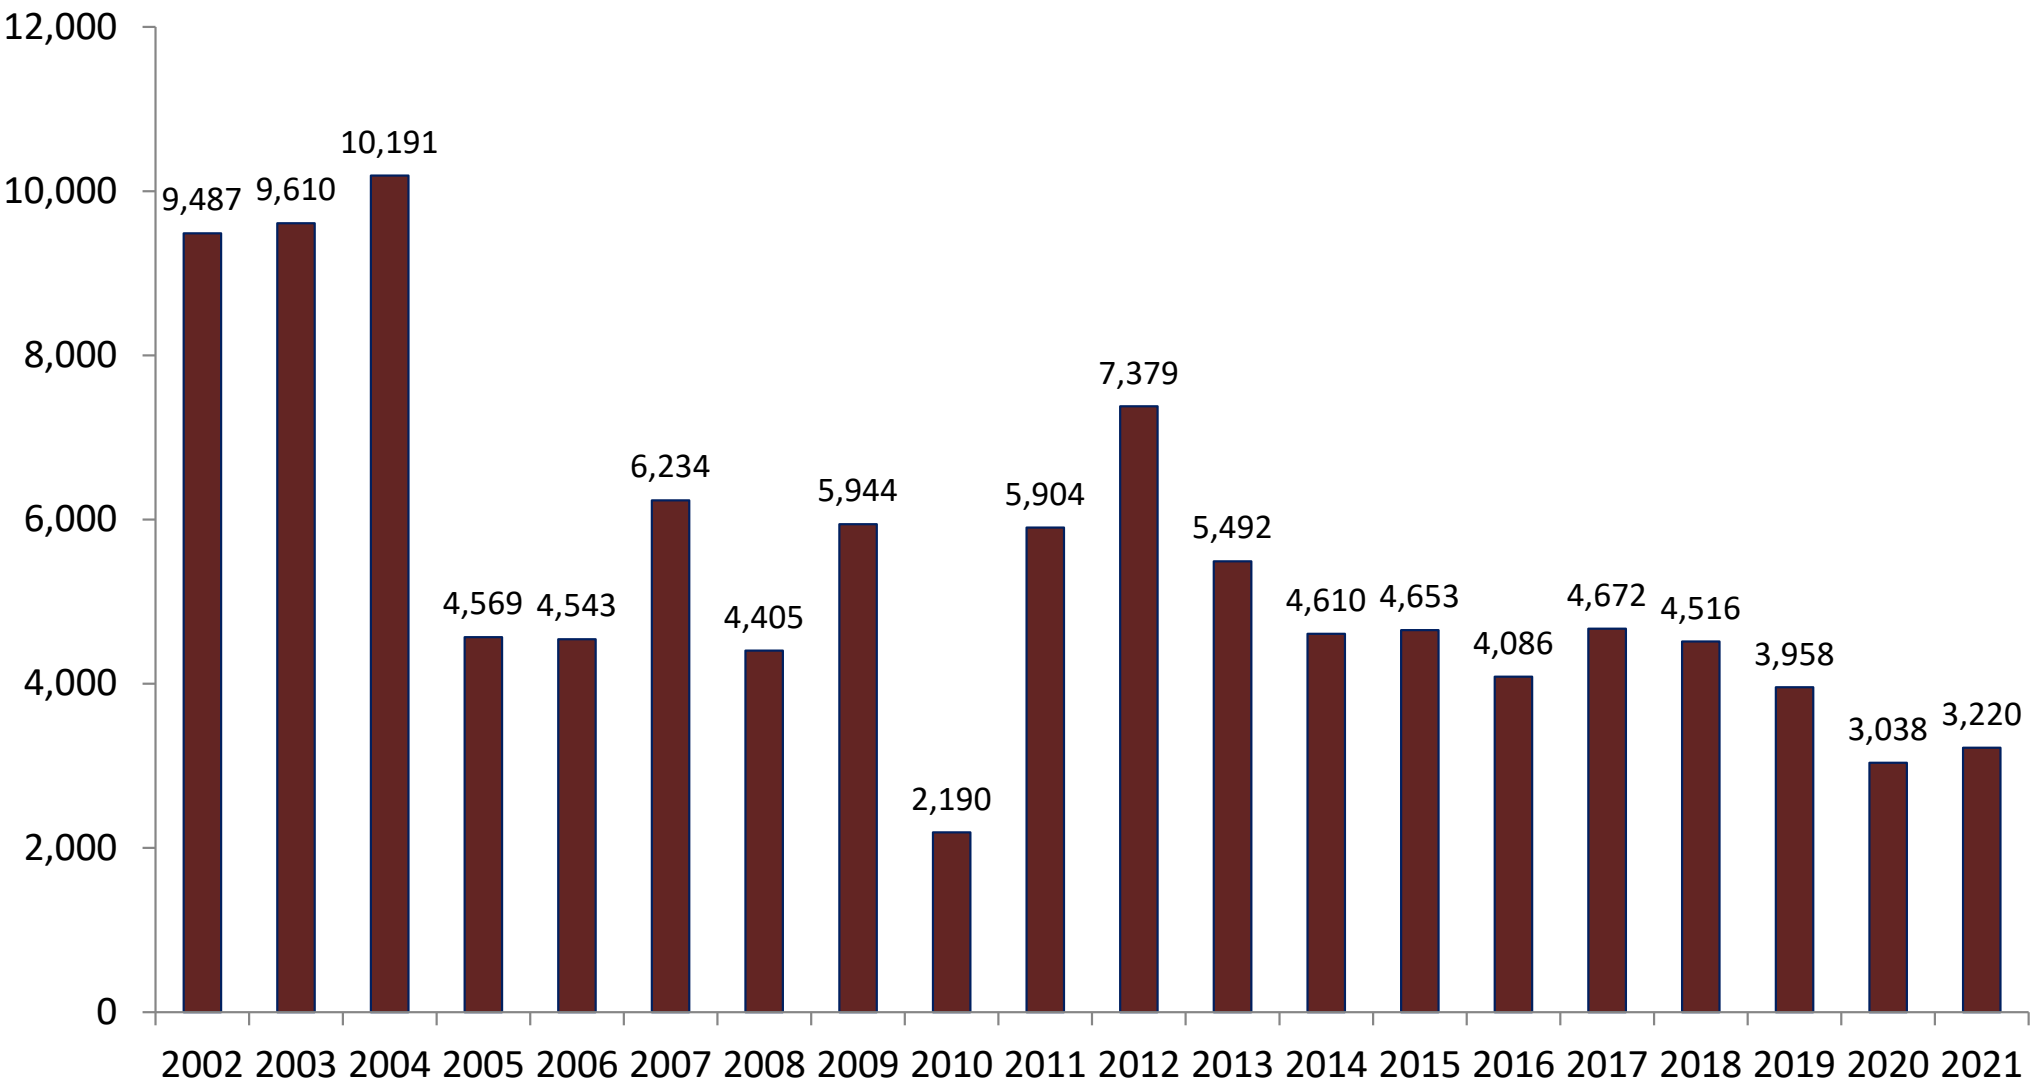

# 2021 Landings in Alabama Are 16.3% Above Historical Averages

Alabama Landings, January-November 2002-2021 (thousands of pounds, HLSO-weight)

**January-November average for the 2002-2020 period = 9,940,121 pounds**

# 2021 Landings on the West Coast of Florida Are 41.9% Below Historical Averages

West Coast of Florida Landings, January-November 2002-2021 (thousands of pounds, HLSO-weight)

**January-November average for the 2002-2020 period = 5,490,963 pounds**

# 2021 Landings in Mississippi Are 42.0% Below Historical Averages

Mississippi Landings, January-November 2002-2021 (thousands of pounds, HLSO-weight)

**January-November average for the 2002-2020 period = 5,511,568 pounds**