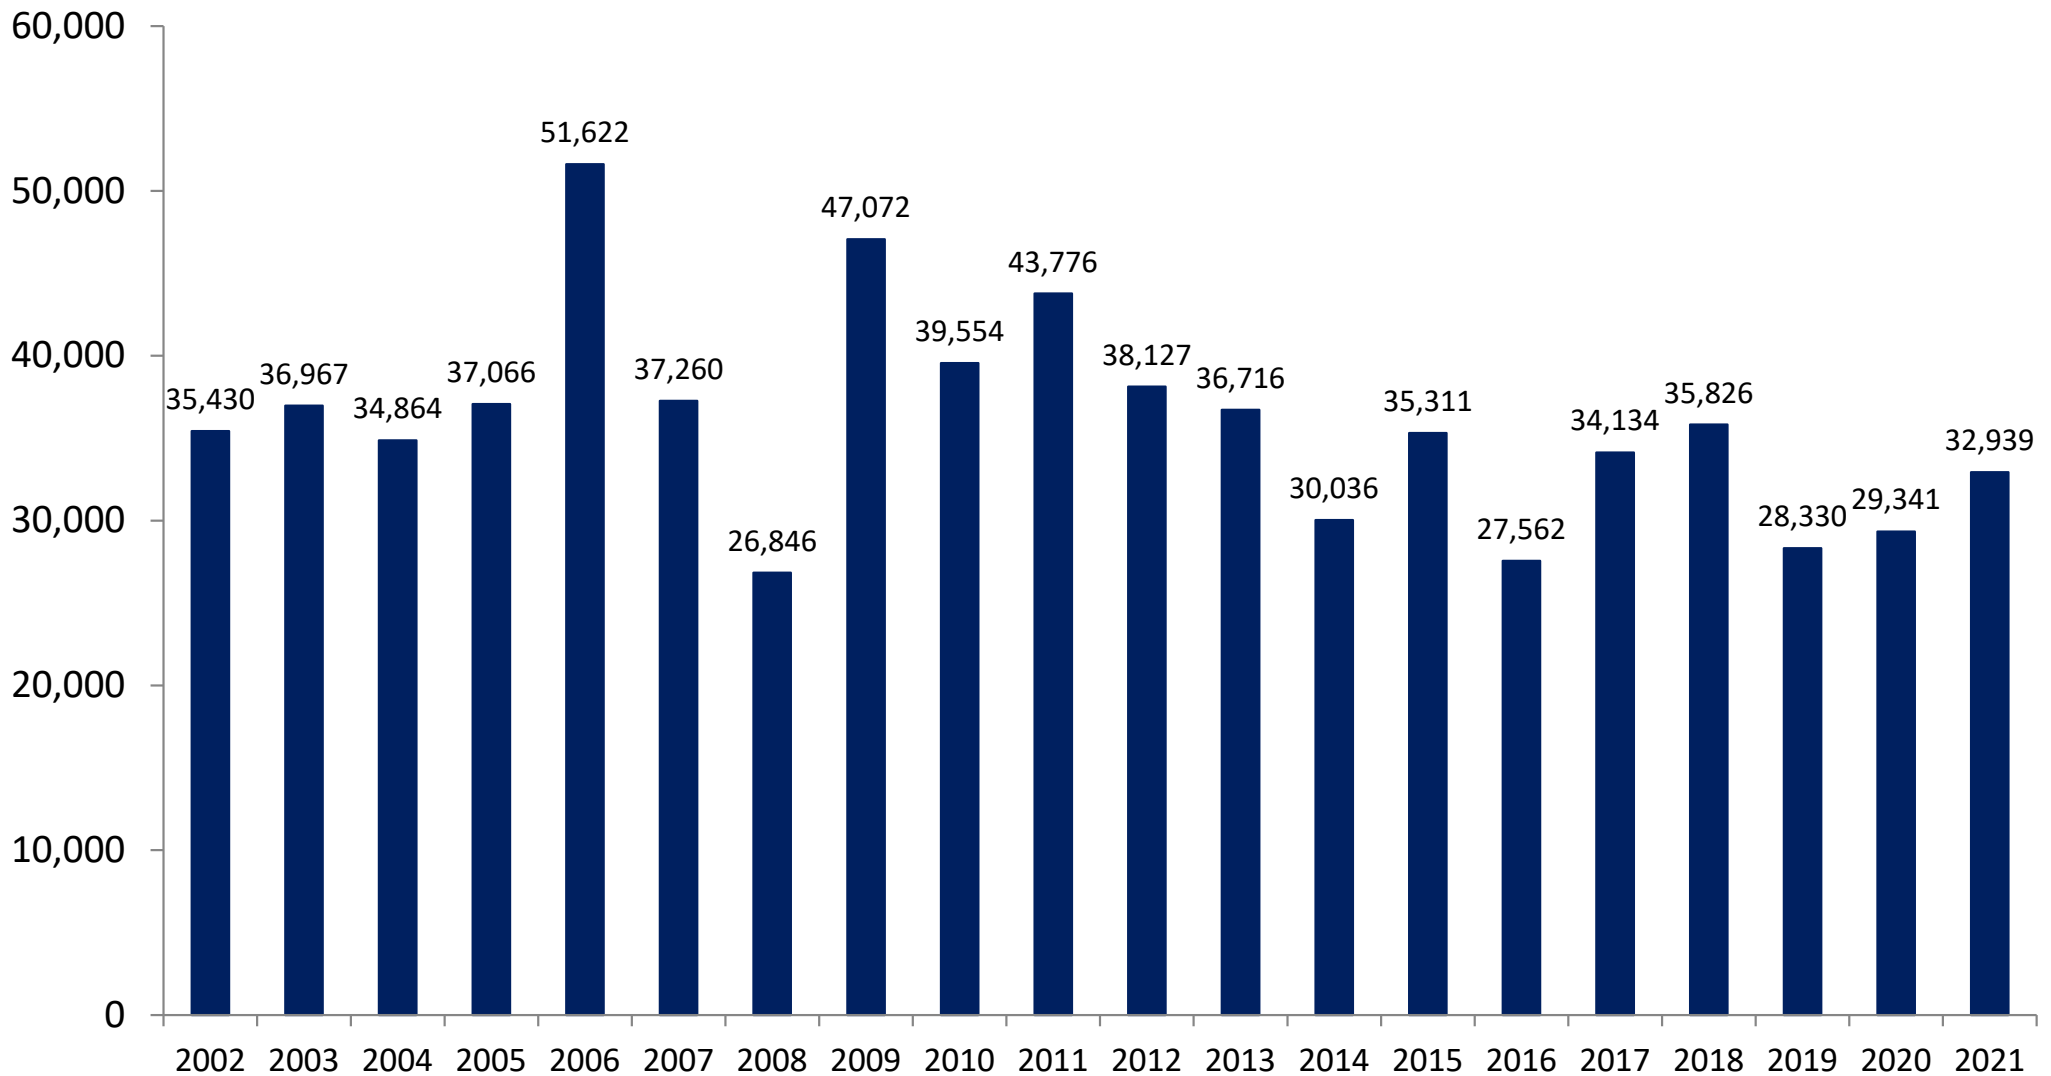

# November Landings in the Gulf Were 40.1% Below Historical Averages

**Gulf Landings, November 2002-2021 (thousands of pounds, HLSO-weight)**

**November average for the 2002-2020 period = 11,151,300 pounds**

# 2021 Landings in Louisiana Are 65.1% Below Historical Averages

Louisiana Landings, January-November 2002-2021 (thousands of pounds, HLSO-weight)

**January-November average for the 2002-2020 period = 50,154,568 pounds**

# 2021 Landings in Texas Are 8.8% Below Historical Averages

Texas Landings, January-November 2002-2021 (thousands of pounds, HLSO-weight)

January-November average for the 2002-2020 period = 36,096,842 pounds