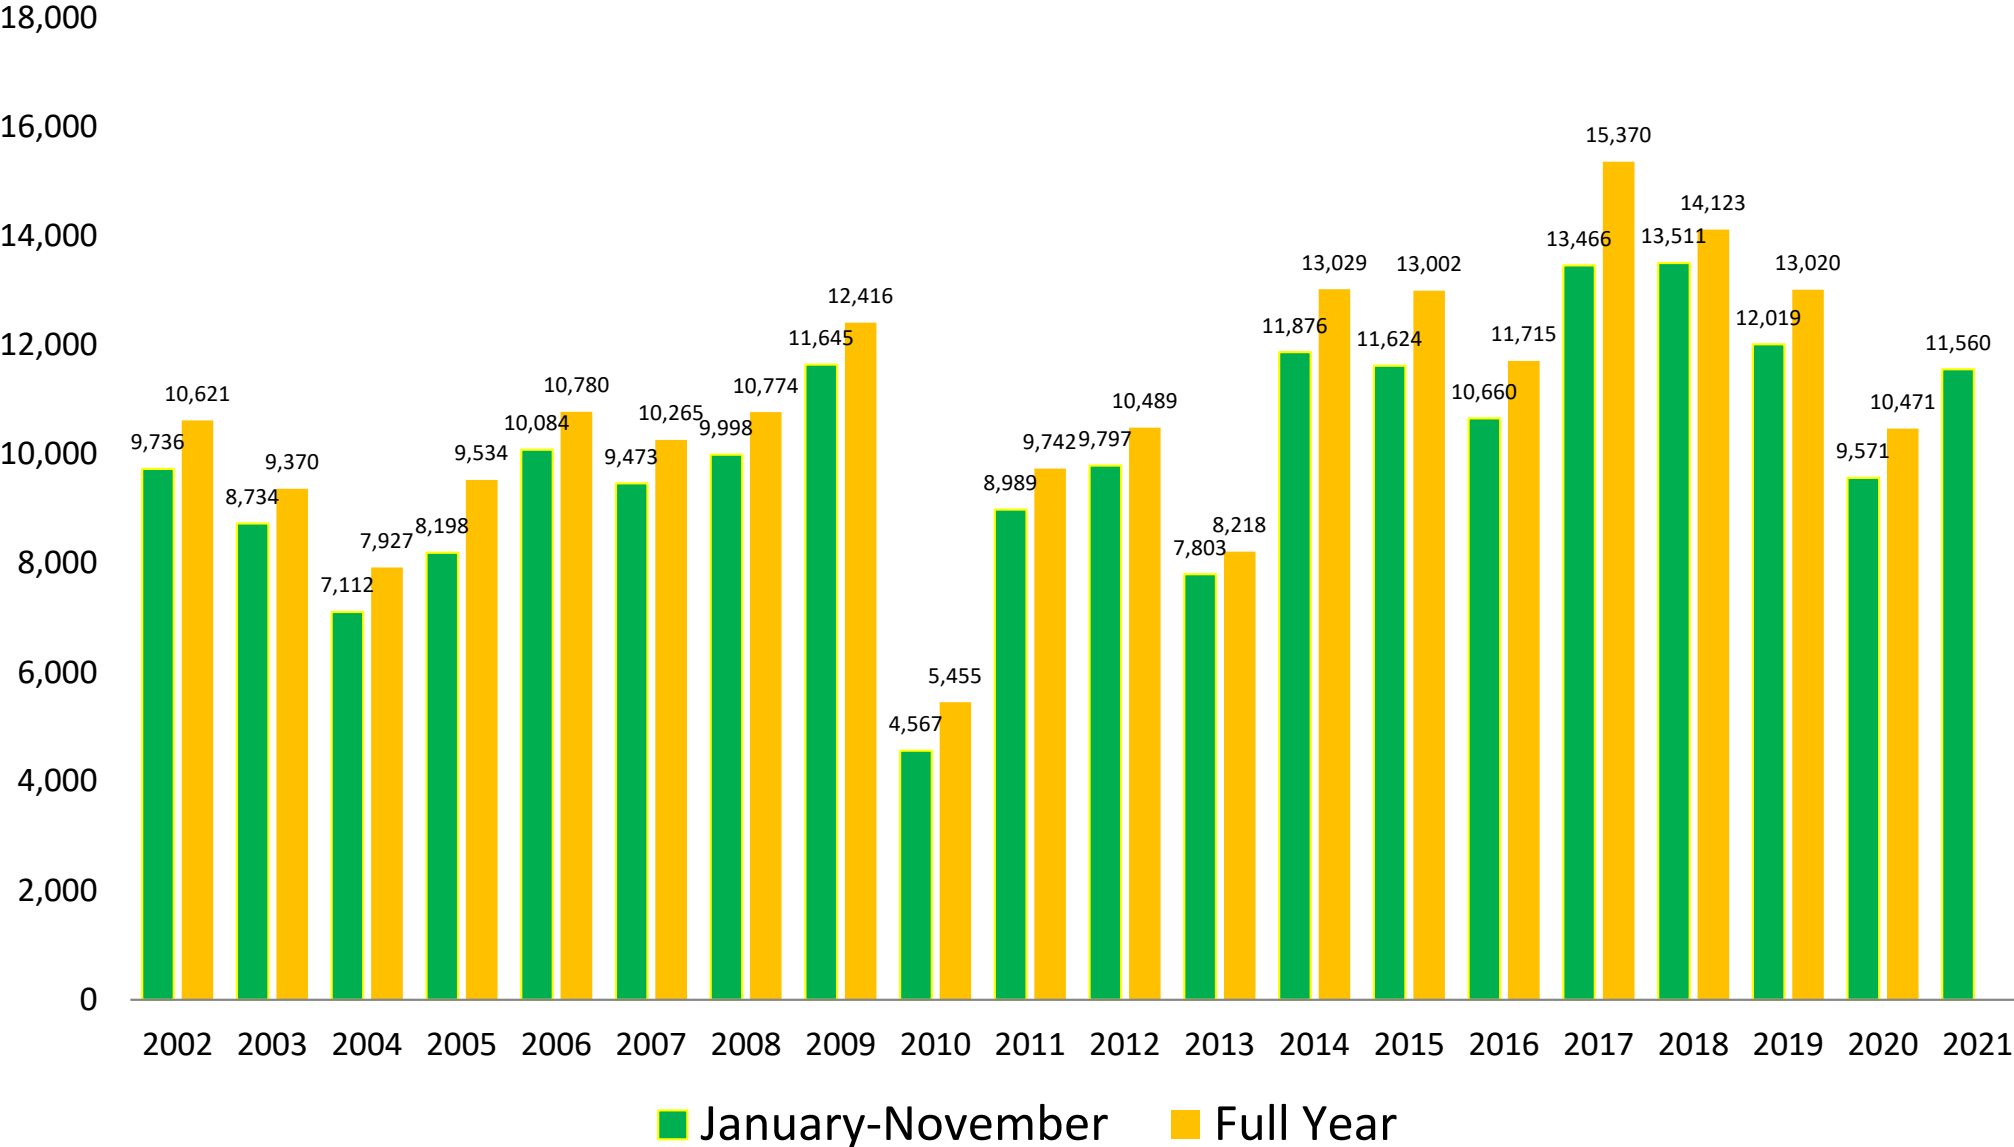

Landings in January-November Account for Between 84 and 96 Percent of the Total Alabama Annual Harvest

Alabama Landings, 2002-2021 (thousands of pounds, HLSO-weight)