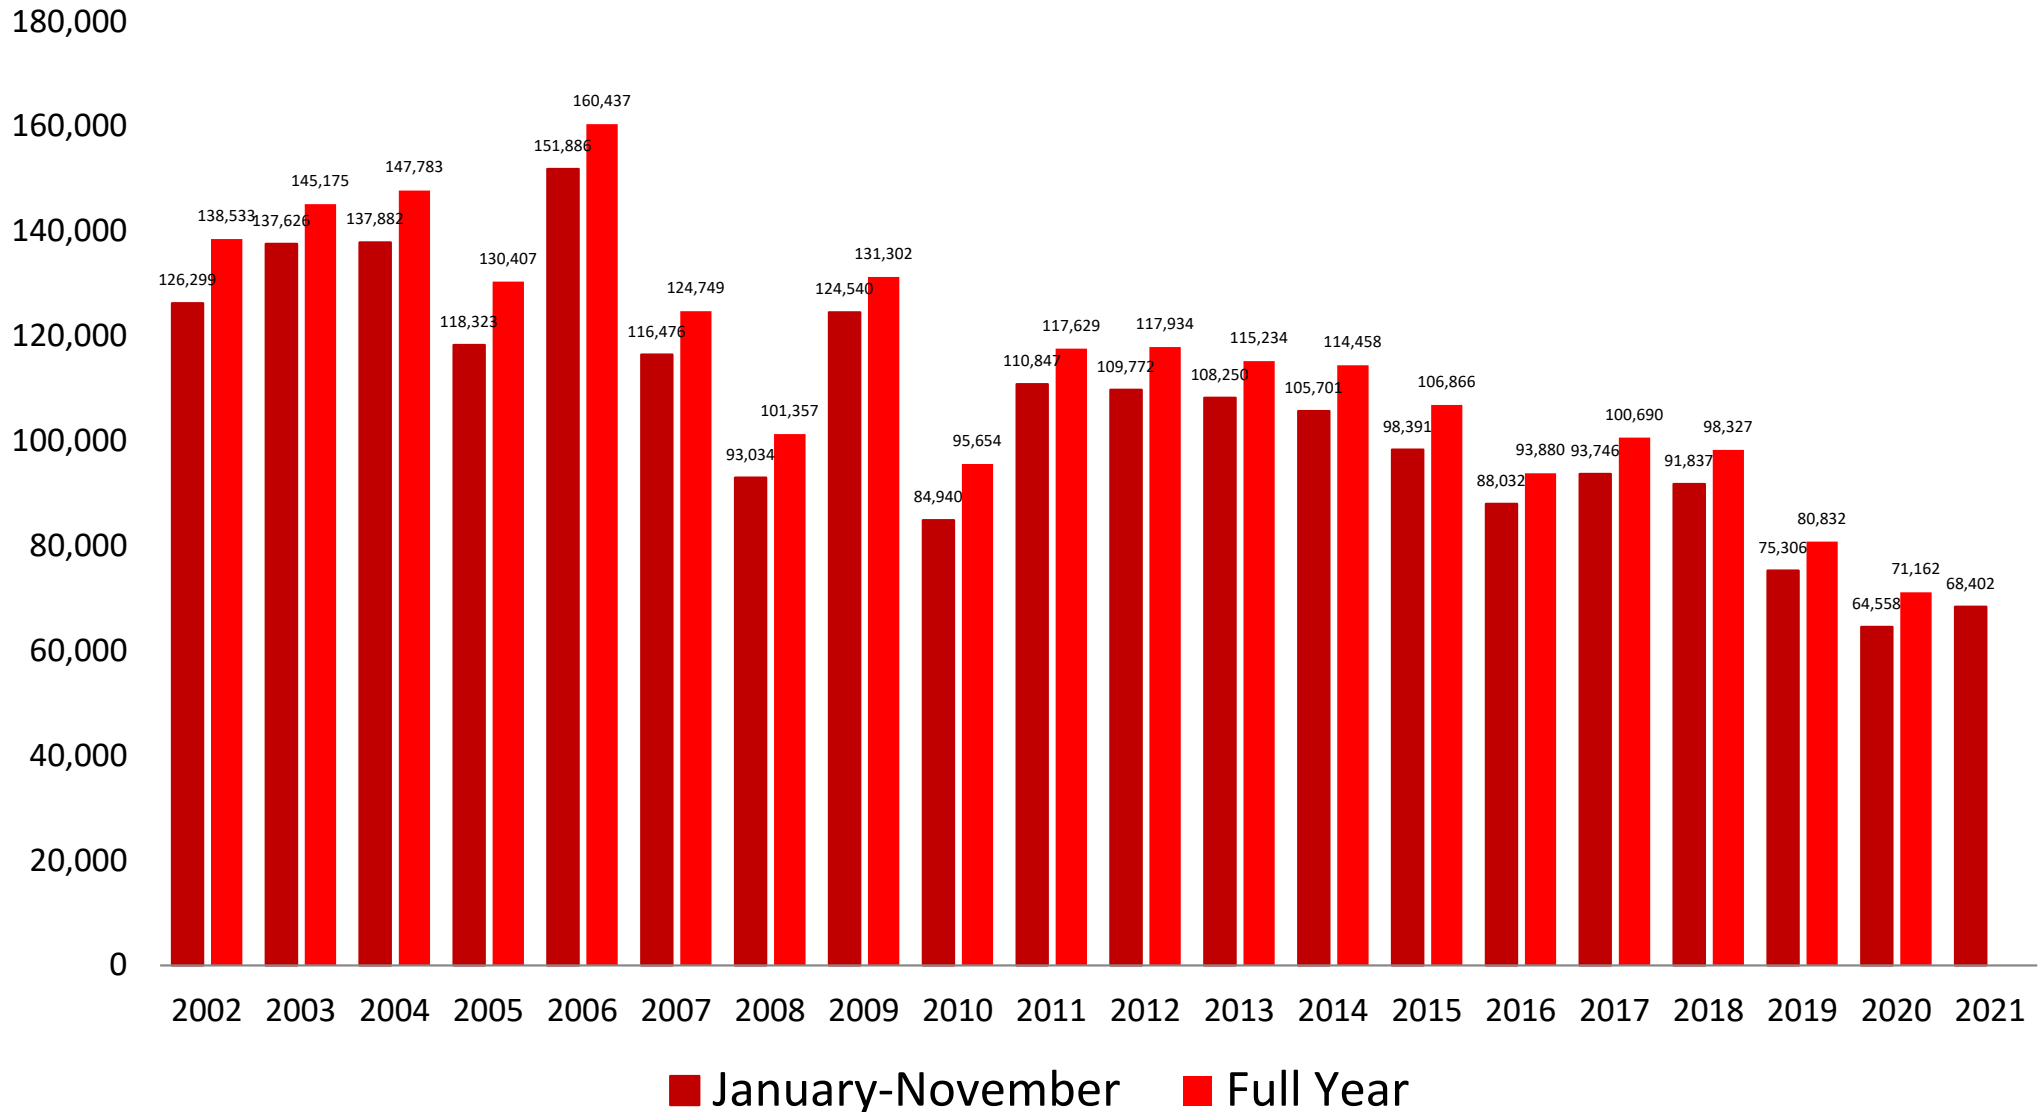

Landings in January-November Account for Between 89 and 95 Percent of the Total Gulf Annual Harvest

Gulf Landings, 2002-2021 (thousands of pounds, HLSO-weight)