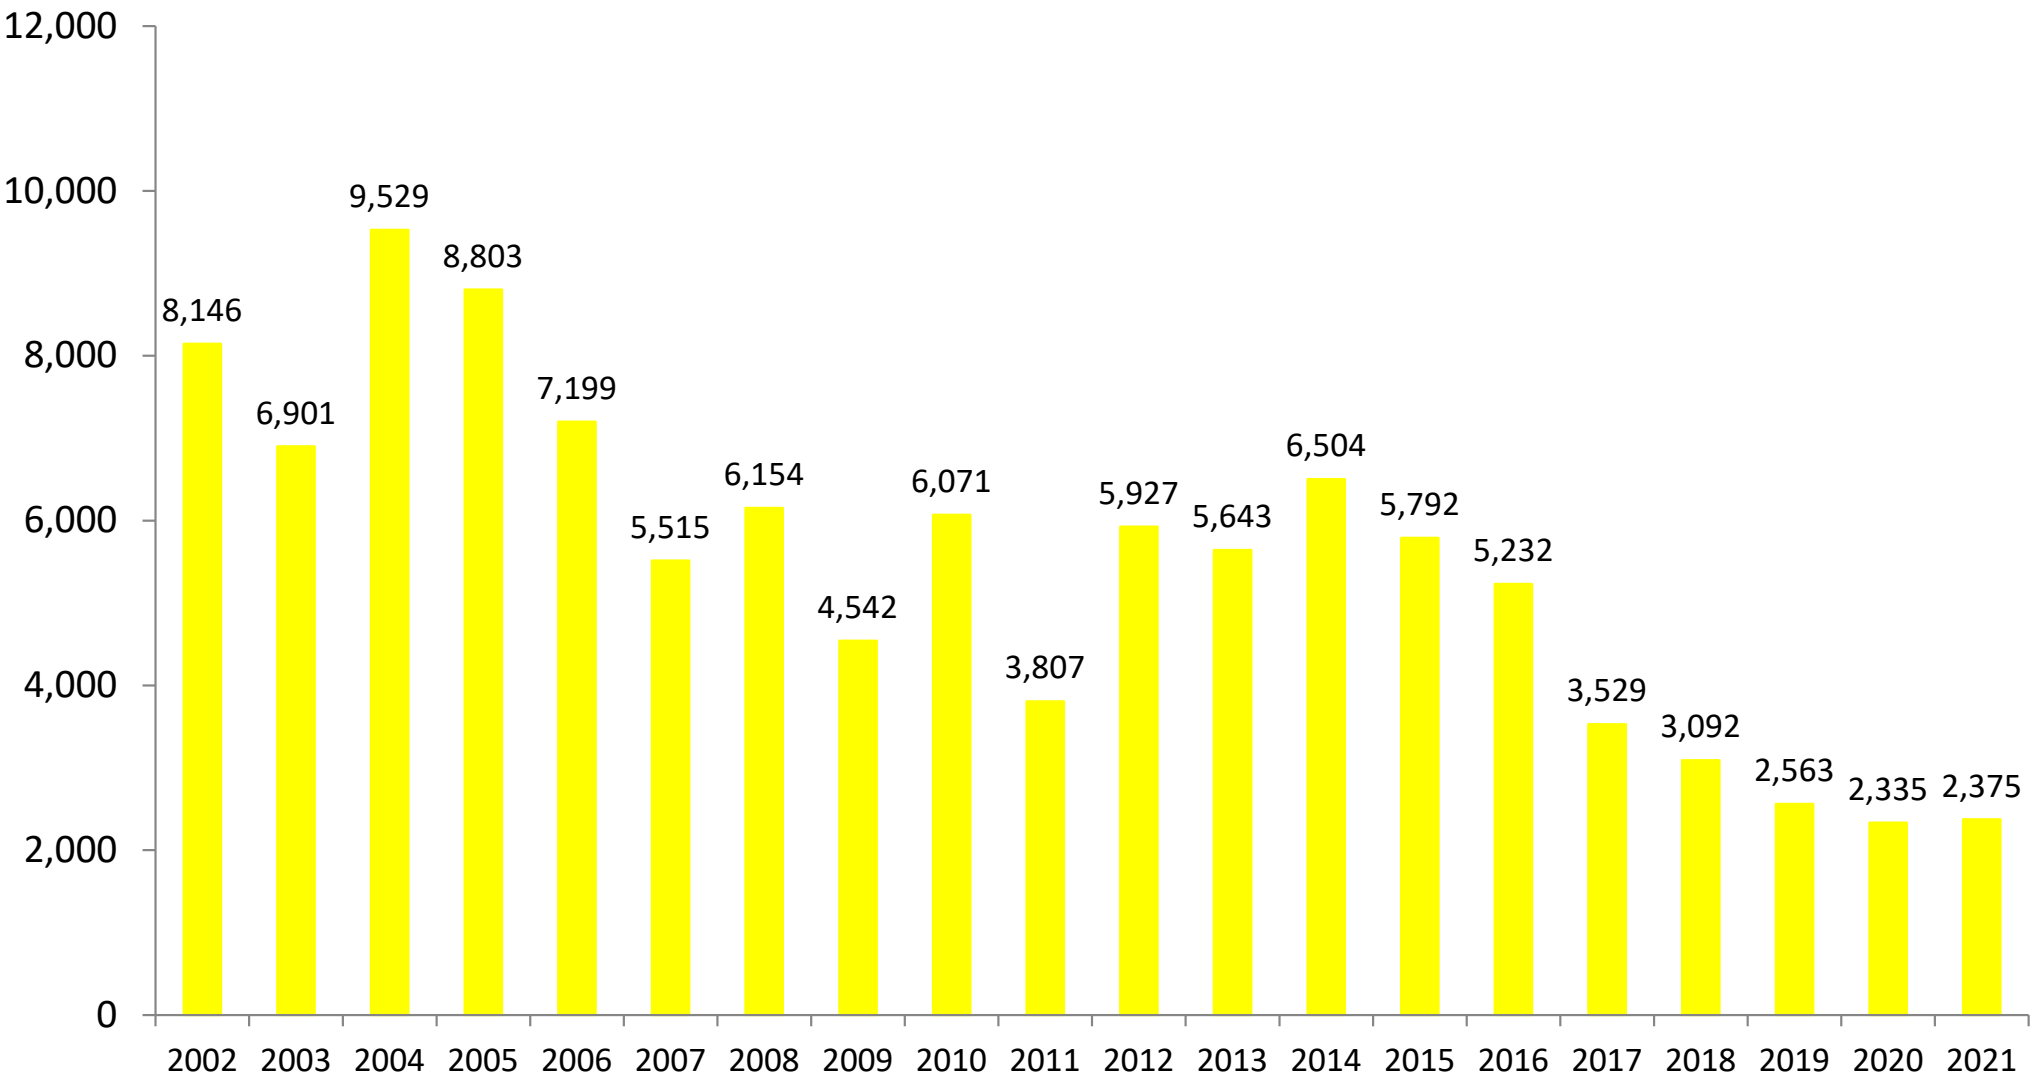

# November Landings in Louisiana Were 57.9% Below Historical Averages

Louisiana Landings, November 2002-2021 (thousands of pounds, HLSO-weight)

**November average for the 2002-2020 period = 5,646,621 pounds**

# November Landings in Texas Were 24.3% Below Historical Averages

**Texas Landings, November 2002-2021 (thousands of pounds, HLSO-weight)**

**November average for the 2002-2020 period = 3,447,384 pounds**

# November Landings in Alabama Were 6.5% Above the Historical Average

Alabama Landings, November 2002-2021 (thousands of pounds, HLSO-weight)

November average for the 2002-2020 period = 1,047,421 pounds