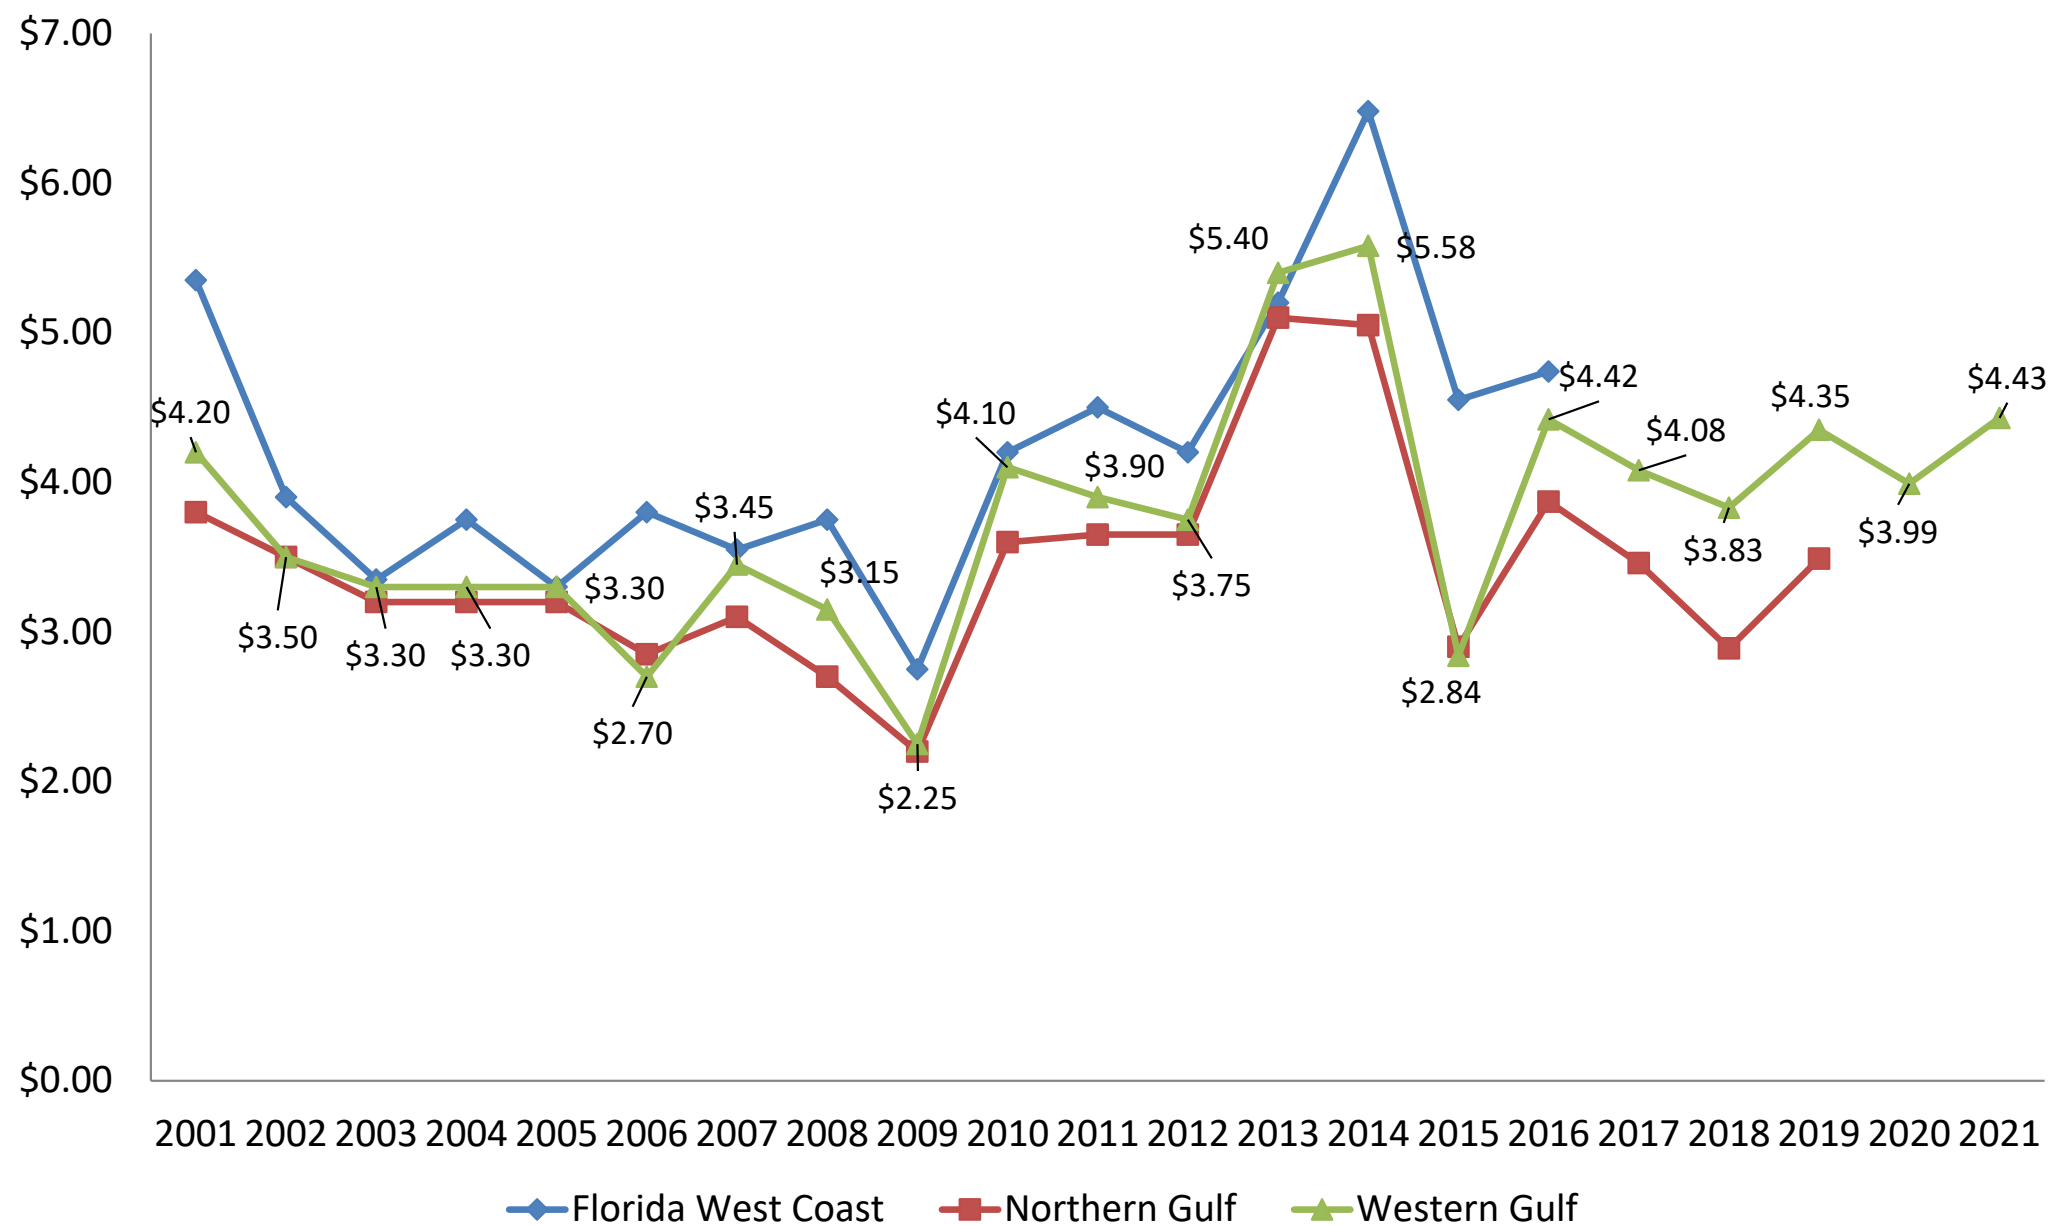

November Ex-Vessel Prices 2001-2021 (26-30)