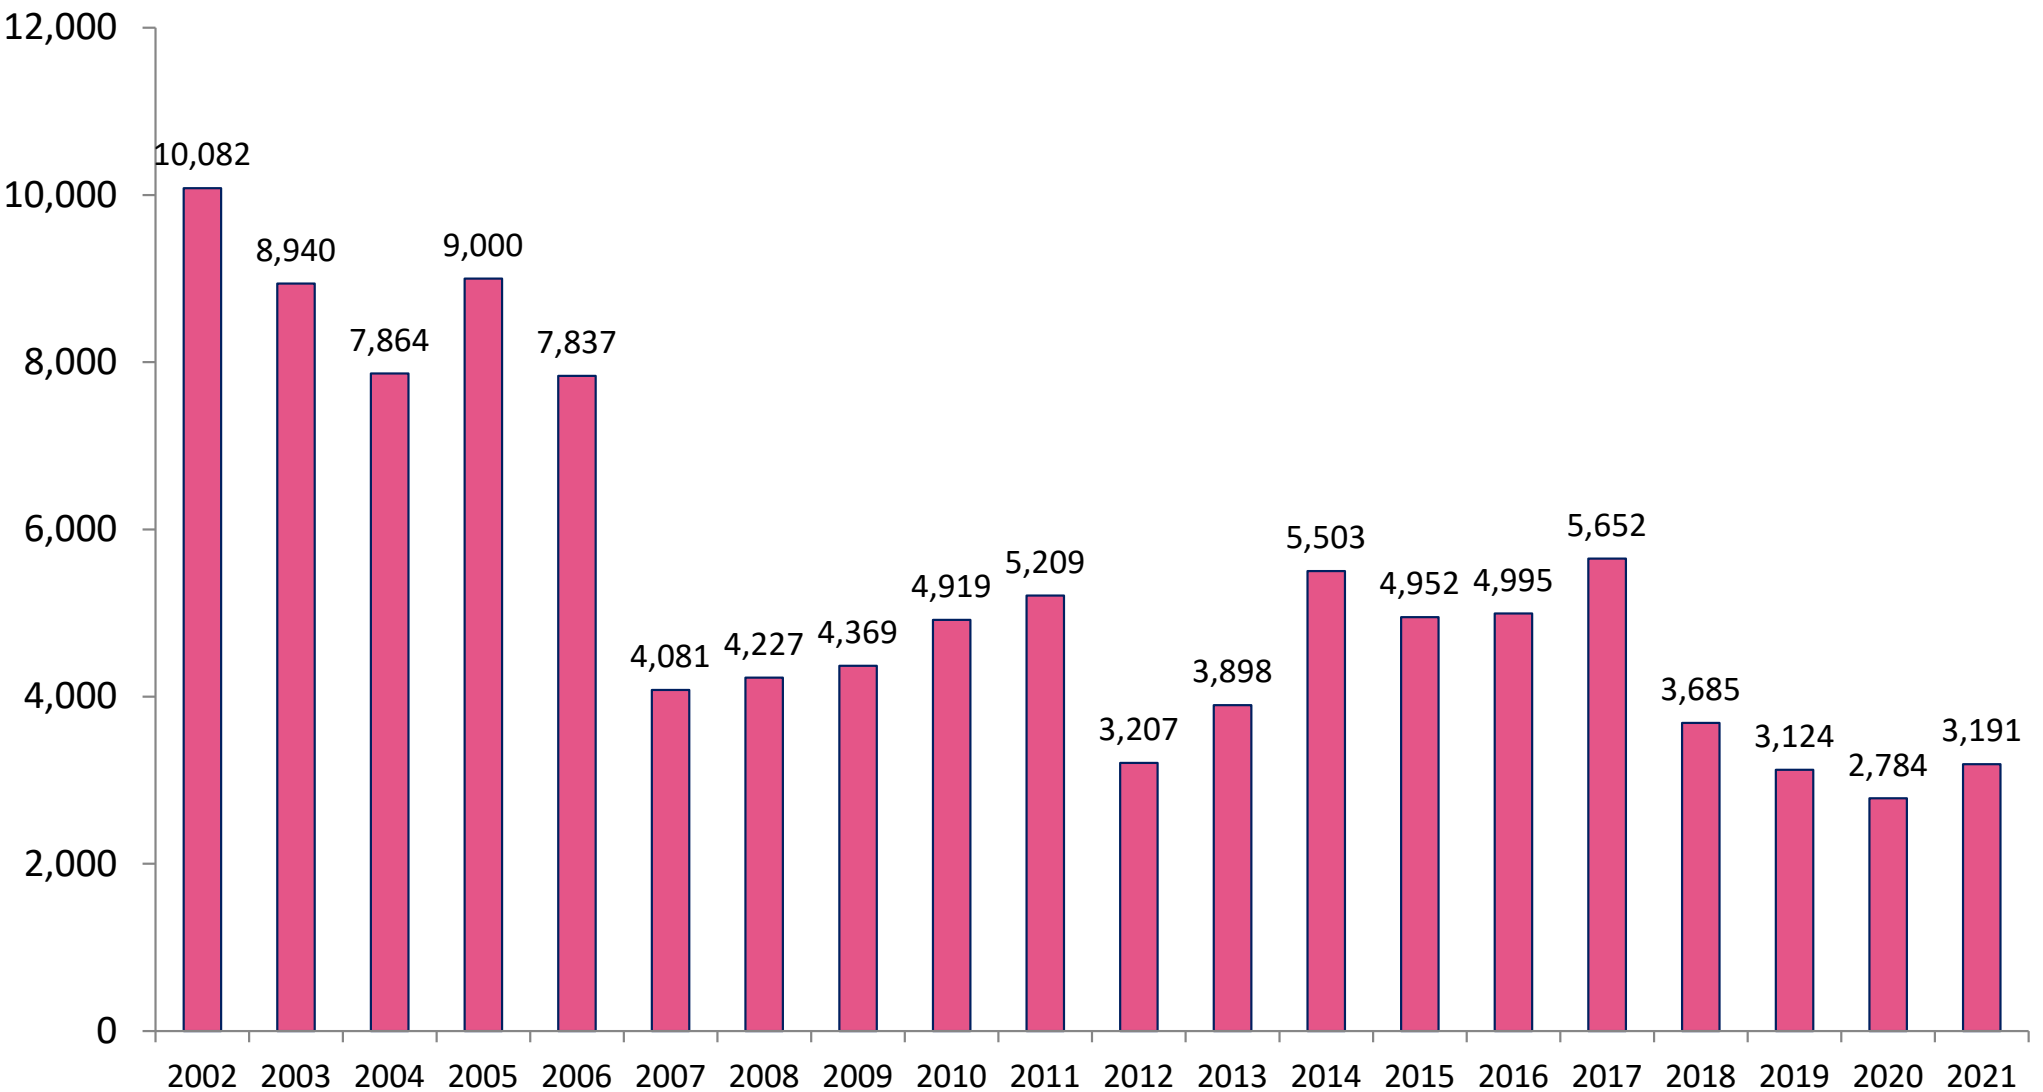

# 2021 Landings in Texas Are 8.8% Below Historical Averages

Texas Landings, January-November 2002-2021 (thousands of pounds, HLSO-weight)

January-November average for the 2002-2020 period = 36,096,842 pounds

# 2021 Landings in Alabama Are 16.3% Above Historical Averages

Alabama Landings, January-November 2002-2021 (thousands of pounds, HLSO-weight)

**January-November average for the 2002-2020 period = 9,940,121 pounds**

# 2021 Landings on the West Coast of Florida Are 41.9% Below Historical Averages

West Coast of Florida Landings, January-November 2002-2021 (thousands of pounds, HLSO-weight)

**January-November average for the 2002-2020 period = 5,490,963 pounds**