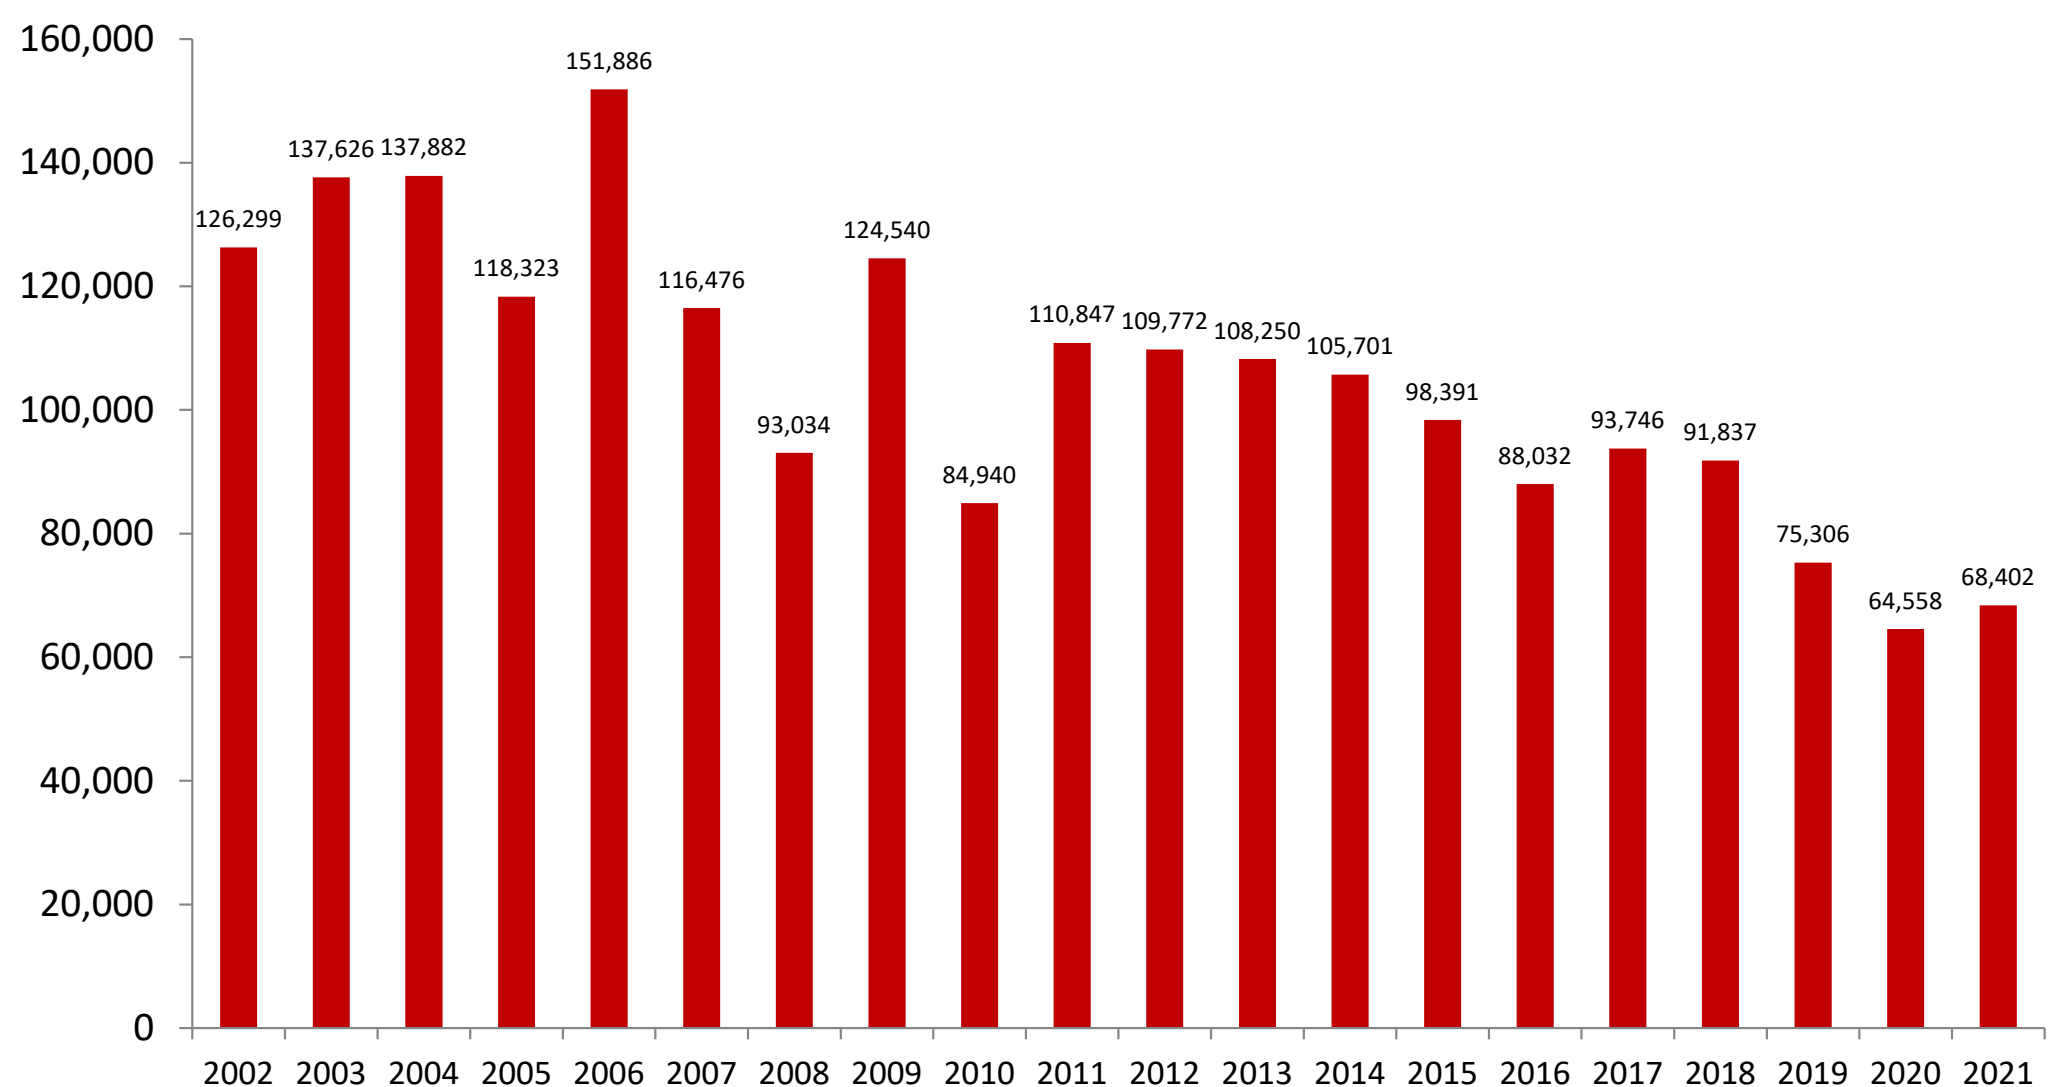

# 2021 Landings on the West Coast of Florida Are 41.9% Below Historical Averages

West Coast of Florida Landings, January-November 2002-2021 (thousands of pounds, HLSO-weight)

**January-November average for the 2002-2020 period = 5,490,963 pounds**

# 2021 Landings in Mississippi Are 42.0% Below Historical Averages

Mississippi Landings, January-November 2002-2021 (thousands of pounds, HLSO-weight)

**January-November average for the 2002-2020 period = 5,511,568 pounds**

# 2021 Landings in the Gulf Are 36.2% Below Historical Averages

**Gulf Landings, January-November 2002-2021 (thousands of pounds, HLSO-weight)**

**January-November average for the 2002-2020 period = 107,234,050 pounds**