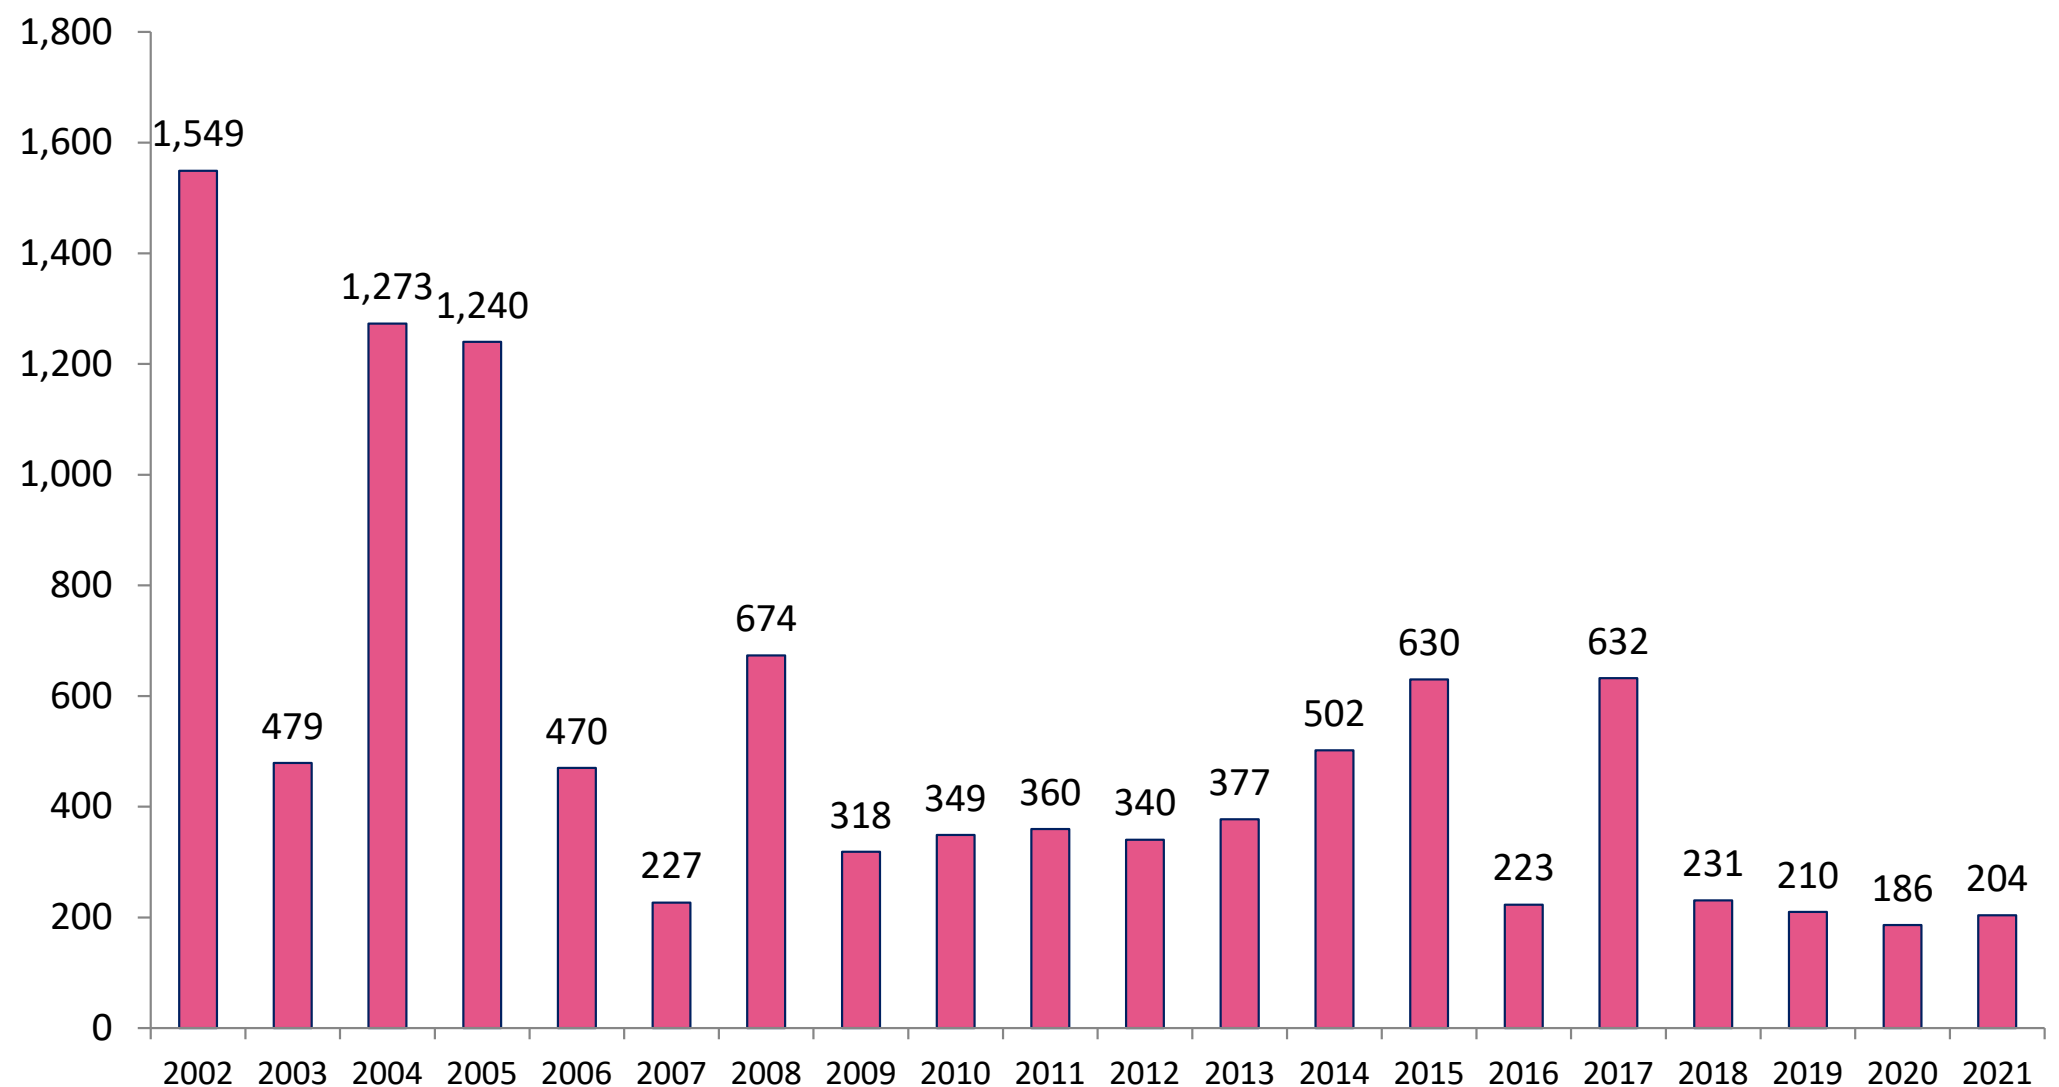

# November Landings in Louisiana Were 57.9% Below Historical Averages

Louisiana Landings, November 2002-2021 (thousands of pounds, HLSO-weight)

**November average for the 2002-2020 period = 5,646,621 pounds**

# November Landings in Texas Were 24.3% Below Historical Averages

**Texas Landings, November 2002-2021 (thousands of pounds, HLSO-weight)**

**November average for the 2002-2020 period = 3,447,384 pounds**

# November Landings in Alabama Were 6.5% Above the Historical Average

Alabama Landings, November 2002-2021 (thousands of pounds, HLSO-weight)

November average for the 2002-2020 period = 1,047,421 pounds

# November Landings on the West Coast of Florida Were 62.3% Below Historical Averages

West Coast of Florida Landings, November 2002-2021 (thousands of pounds, HLSO-weight)

**November average for the 2002-2020 period = 540,521 pounds**