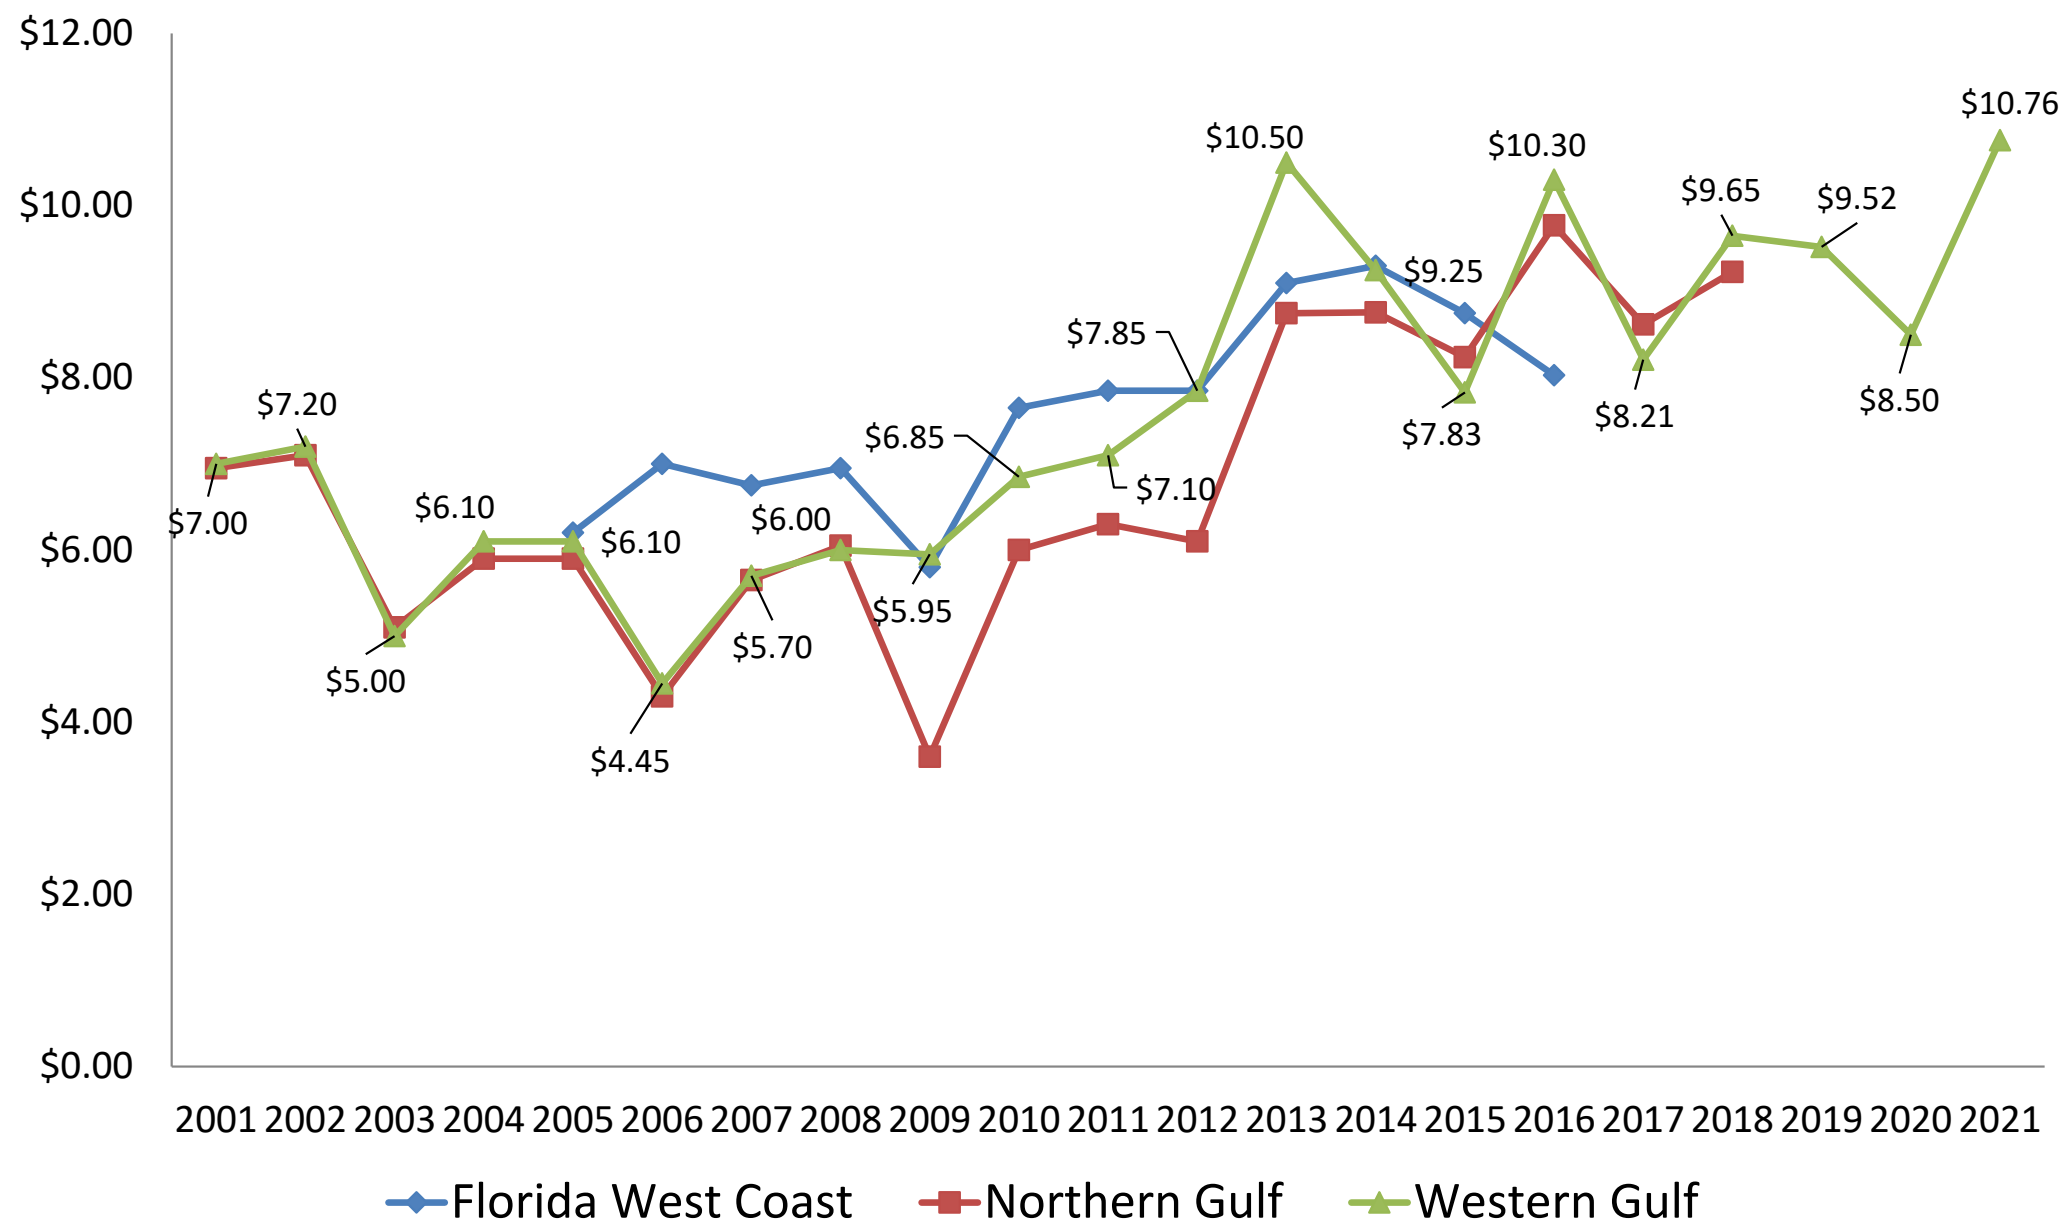

November Ex-Vessel Prices 2001-2021 (U15)