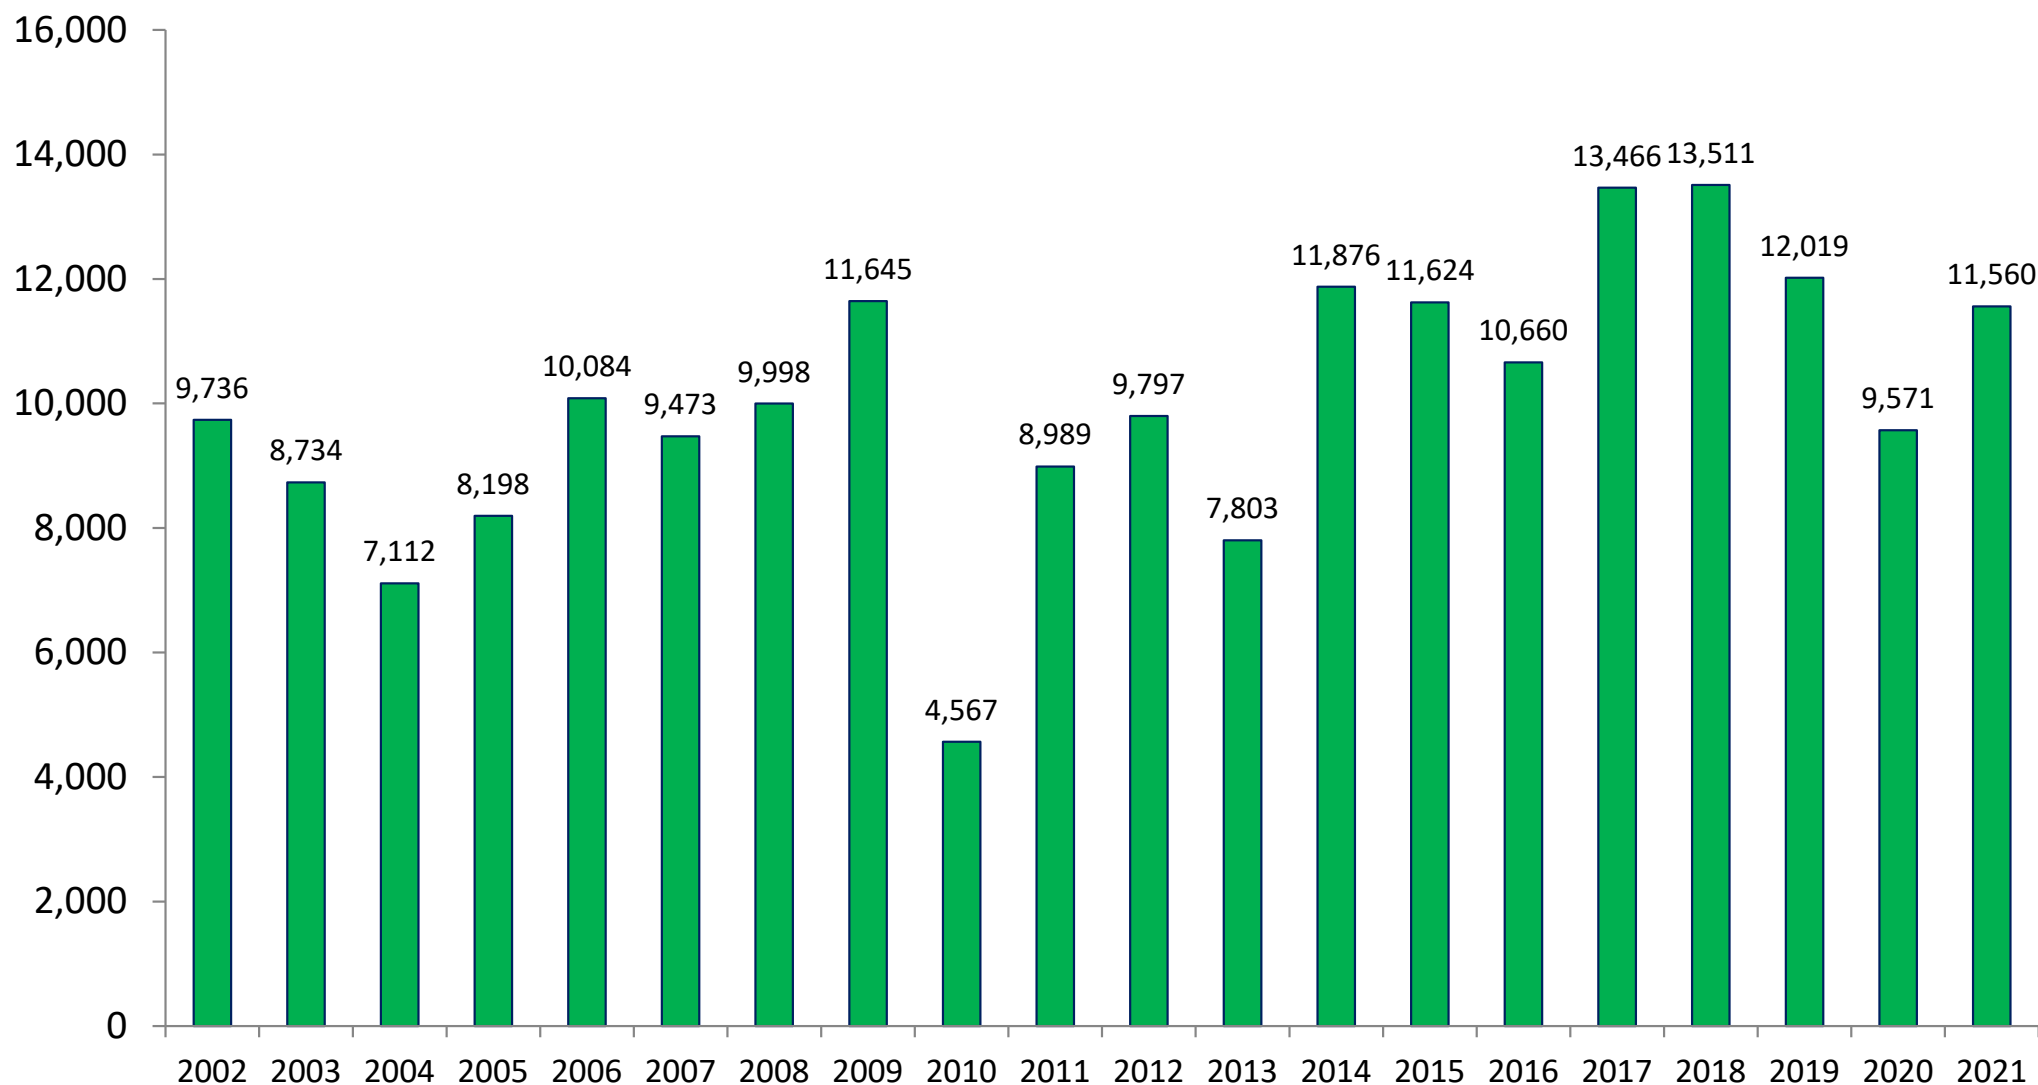

# November Landings in the Gulf Were 40.1% Below Historical Averages

**Gulf Landings, November 2002-2021 (thousands of pounds, HLSO-weight)**

**November average for the 2002-2020 period = 11,151,300 pounds**

# 2021 Landings in Louisiana Are 65.1% Below Historical Averages

Louisiana Landings, January-November 2002-2021 (thousands of pounds, HLSO-weight)

**January-November average for the 2002-2020 period = 50,154,568 pounds**

# 2021 Landings in Texas Are 8.8% Below Historical Averages

Texas Landings, January-November 2002-2021 (thousands of pounds, HLSO-weight)

January-November average for the 2002-2020 period = 36,096,842 pounds

# 2021 Landings in Alabama Are 16.3% Above Historical Averages

Alabama Landings, January-November 2002-2021 (thousands of pounds, HLSO-weight)

**January-November average for the 2002-2020 period = 9,940,121 pounds**