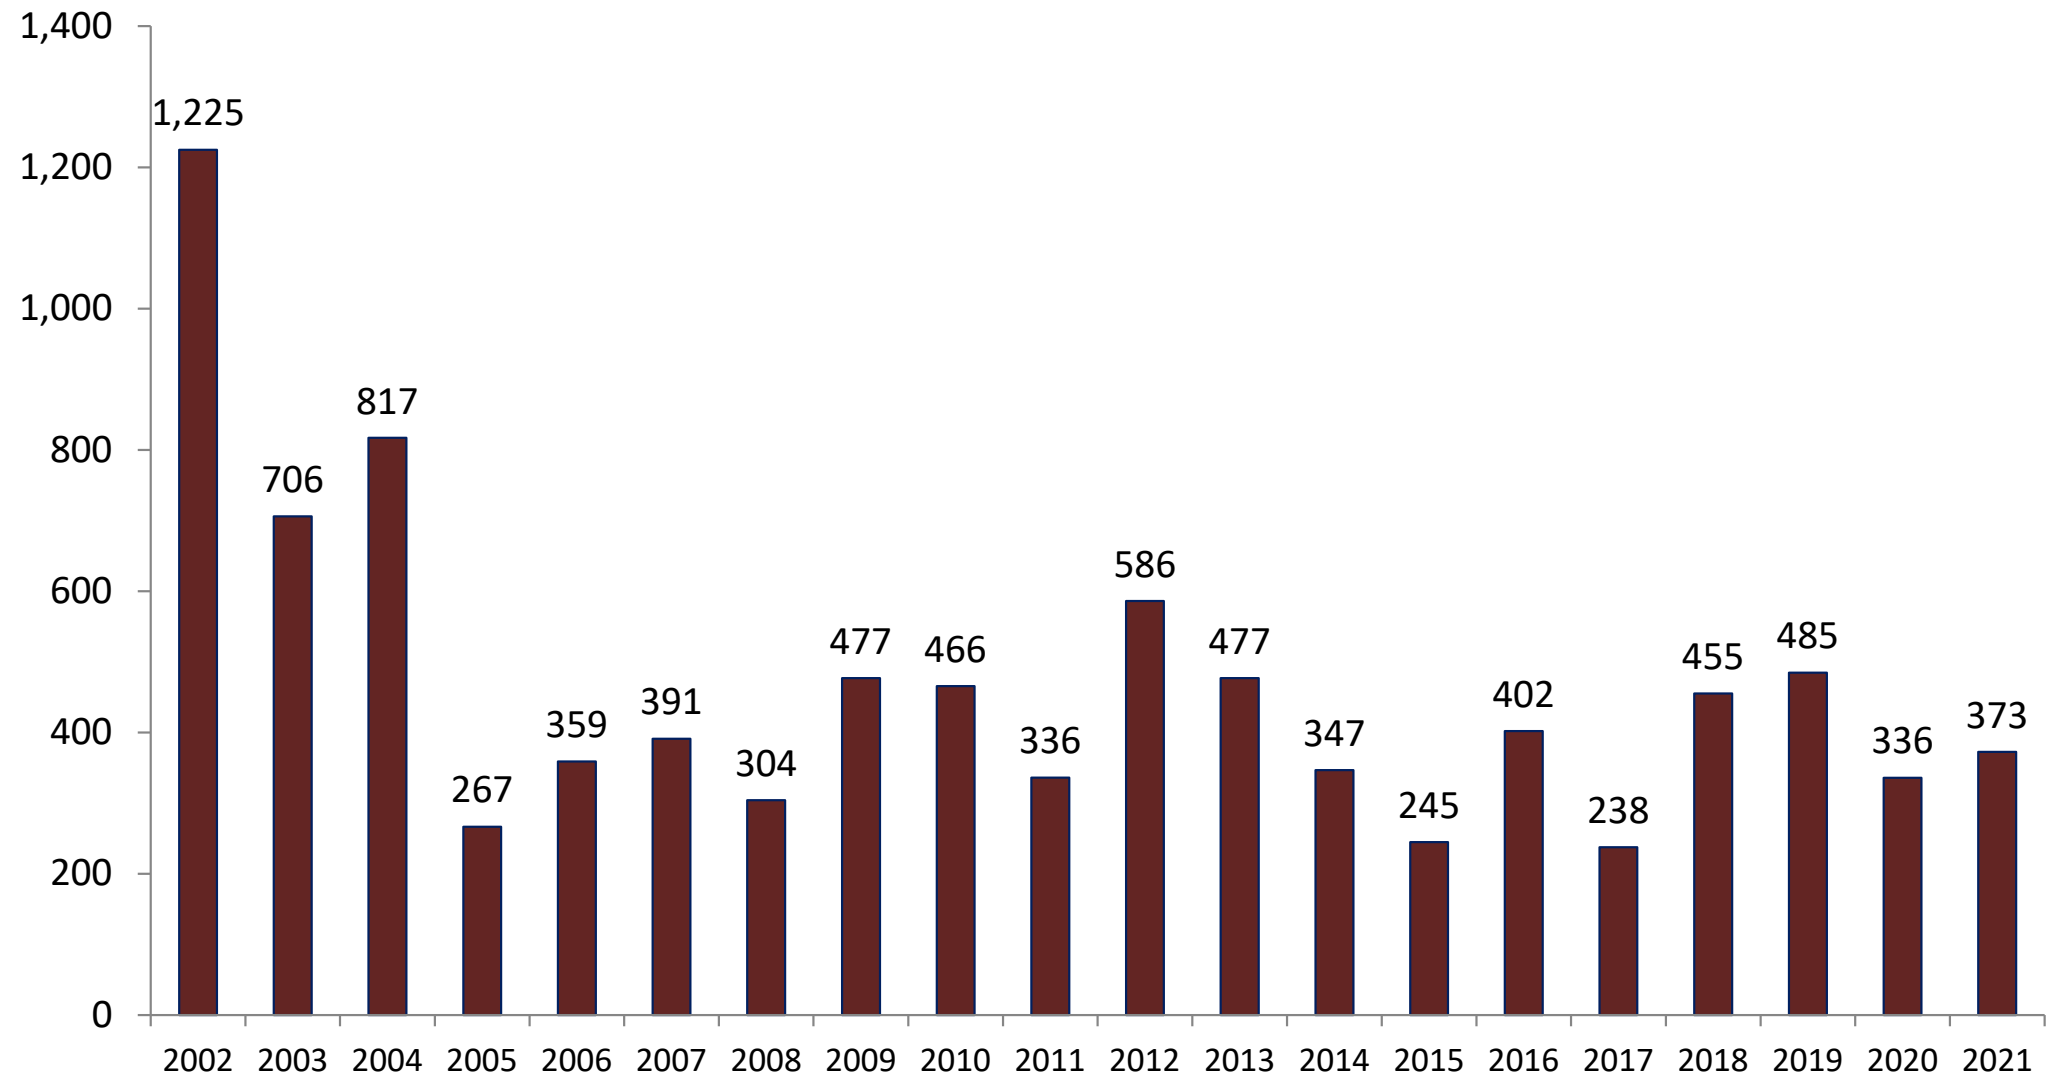

# November Landings in Alabama Were 6.5% Above the Historical Average

Alabama Landings, November 2002-2021 (thousands of pounds, HLSO-weight)

November average for the 2002-2020 period = 1,047,421 pounds

# November Landings on the West Coast of Florida Were 62.3% Below Historical Averages

West Coast of Florida Landings, November 2002-2021 (thousands of pounds, HLSO-weight)

**November average for the 2002-2020 period = 540,521 pounds**

# November Landings in Mississippi Were 20.6% Below Historical Averages

Mississippi Landings, November 2002-2021 (thousands of pounds, HLSO-weight)

November average for the 2002-2020 period = 469,358 pounds

# November Landings in the Gulf Were 40.1% Below Historical Averages

**Gulf Landings, November 2002-2021 (thousands of pounds, HLSO-weight)**

**November average for the 2002-2020 period = 11,151,300 pounds**