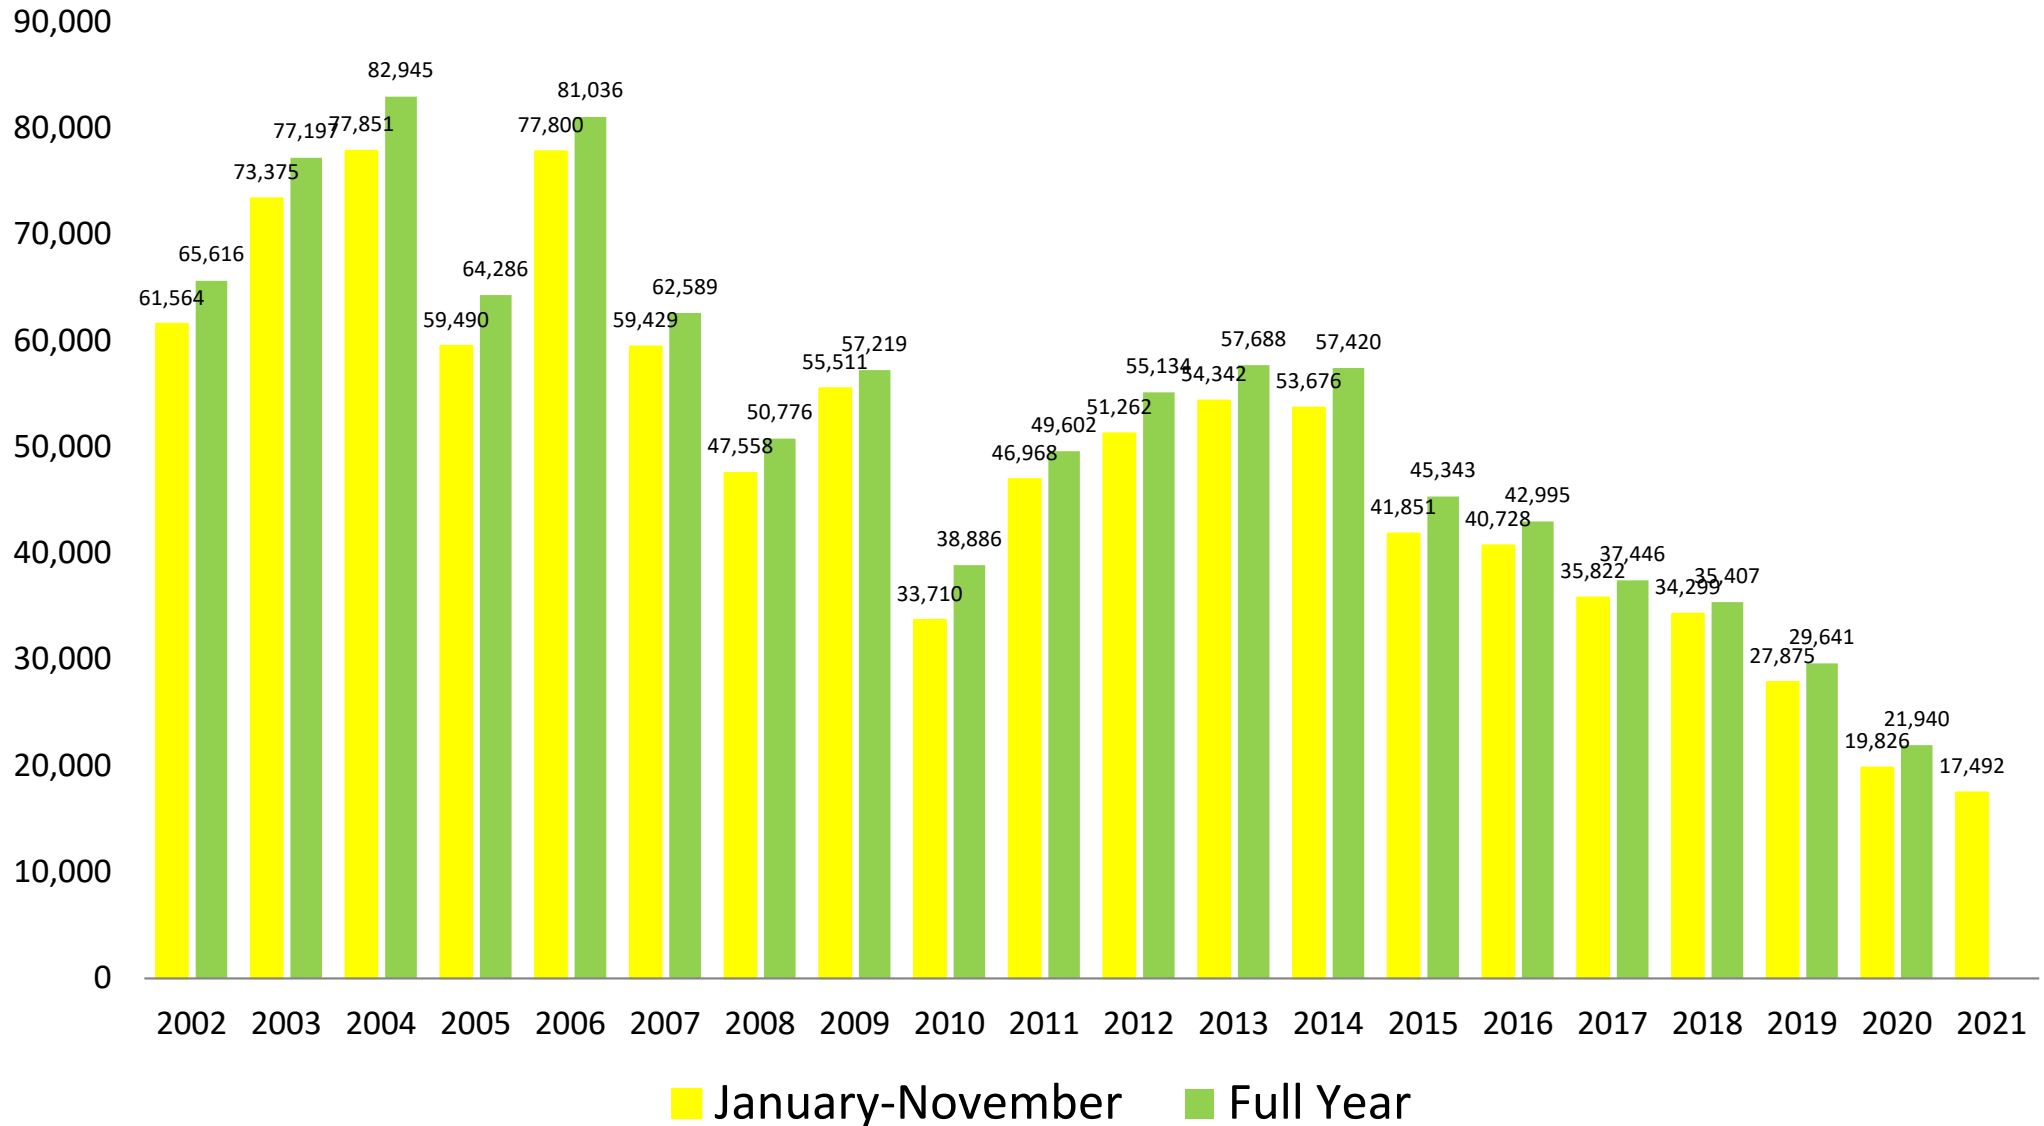

# 2021 Landings in Mississippi Are 42.0% Below Historical Averages

Mississippi Landings, January-November 2002-2021 (thousands of pounds, HLSO-weight)

**January-November average for the 2002-2020 period = 5,511,568 pounds**

# 2021 Landings in the Gulf Are 36.2% Below Historical Averages

**Gulf Landings, January-November 2002-2021 (thousands of pounds, HLSO-weight)**

**January-November average for the 2002-2020 period = 107,234,050 pounds**

# Landings in January-November Account for Between 87 and 97 Percent of the Total Louisiana Annual Harvest

**Louisiana Landings, 2002-2021 (thousands of pounds, HLSO-weight)**