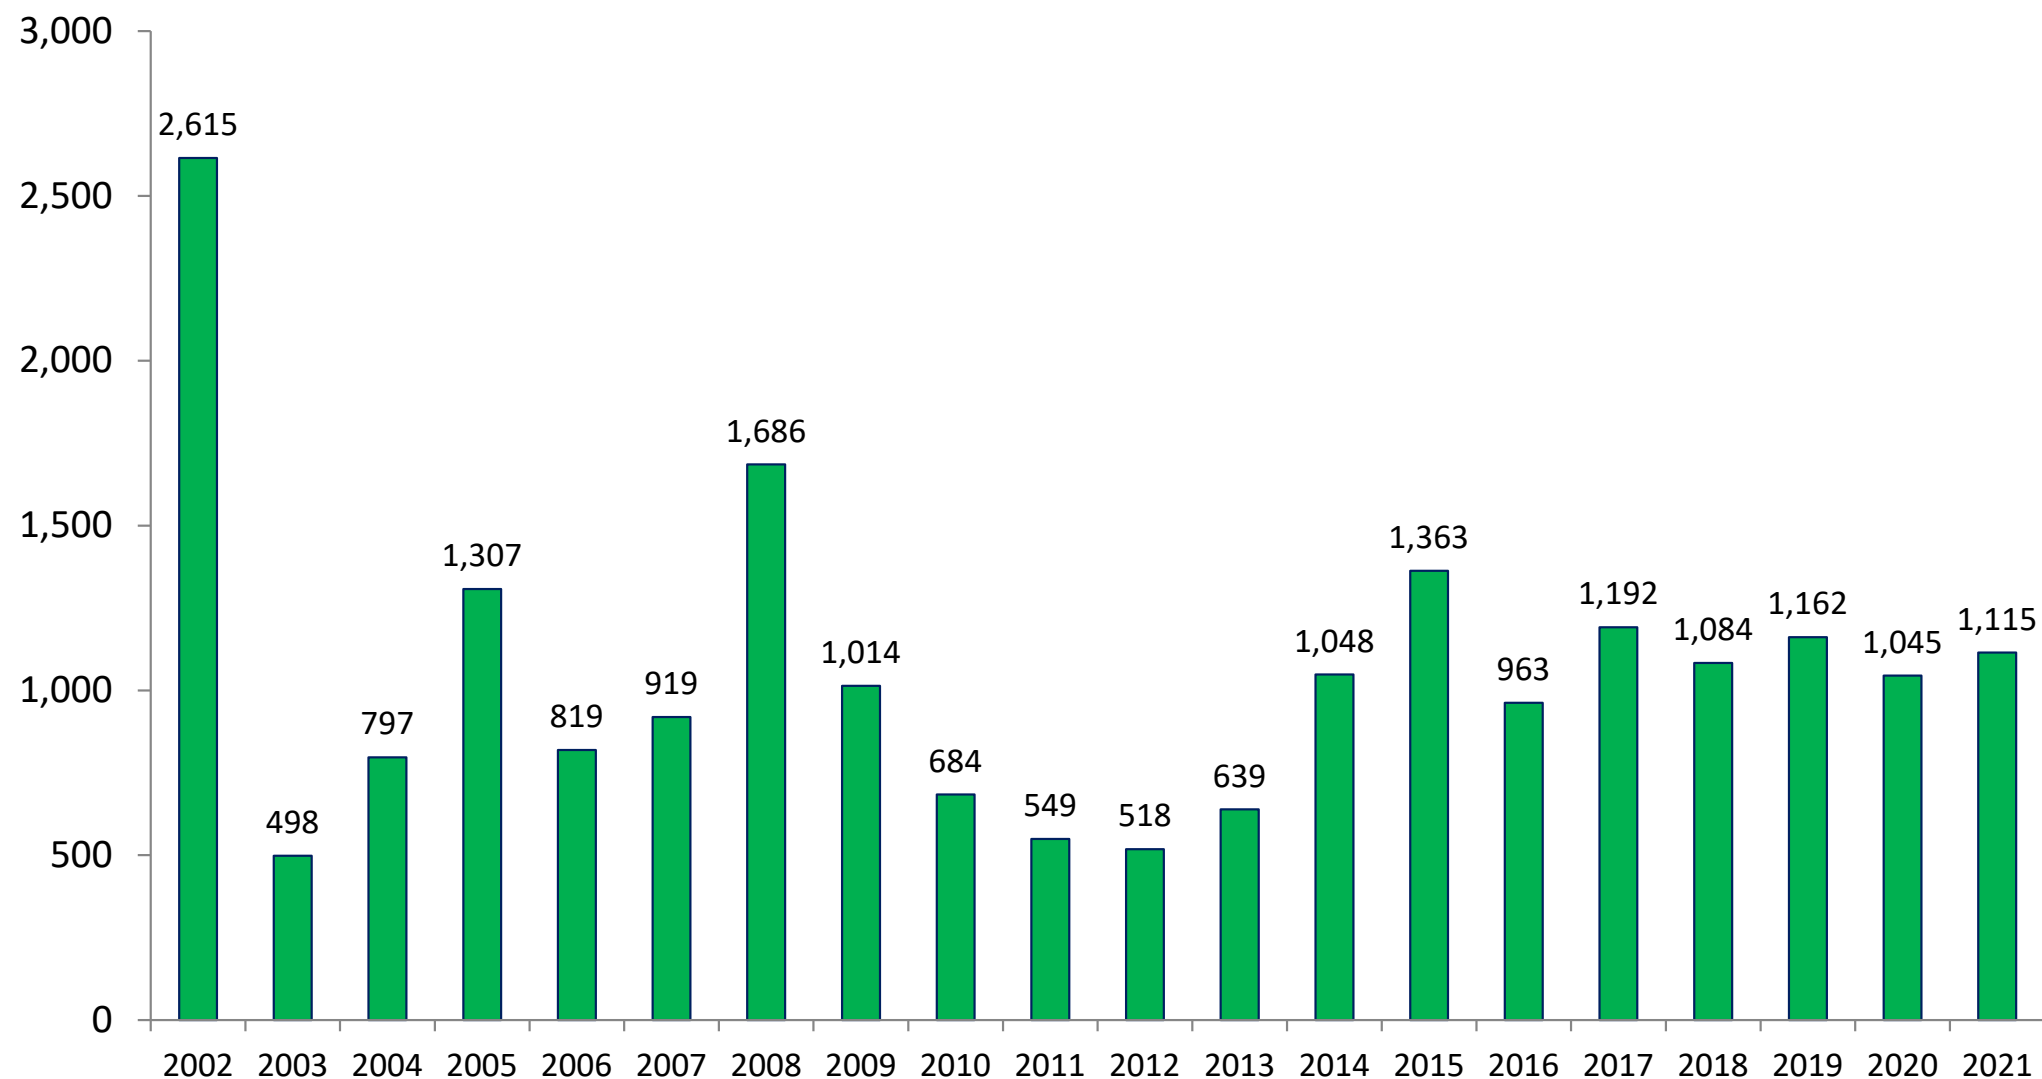

# November Landings in Louisiana Were 57.9% Below Historical Averages

Louisiana Landings, November 2002-2021 (thousands of pounds, HLSO-weight)

**November average for the 2002-2020 period = 5,646,621 pounds**

# November Landings in Texas Were 24.3% Below Historical Averages

**Texas Landings, November 2002-2021 (thousands of pounds, HLSO-weight)**

**November average for the 2002-2020 period = 3,447,384 pounds**

# November Landings in Alabama Were 6.5% Above the Historical Average

Alabama Landings, November 2002-2021 (thousands of pounds, HLSO-weight)

November average for the 2002-2020 period = 1,047,421 pounds

# November Landings on the West Coast of Florida Were 62.3% Below Historical Averages

West Coast of Florida Landings, November 2002-2021 (thousands of pounds, HLSO-weight)

**November average for the 2002-2020 period = 540,521 pounds**