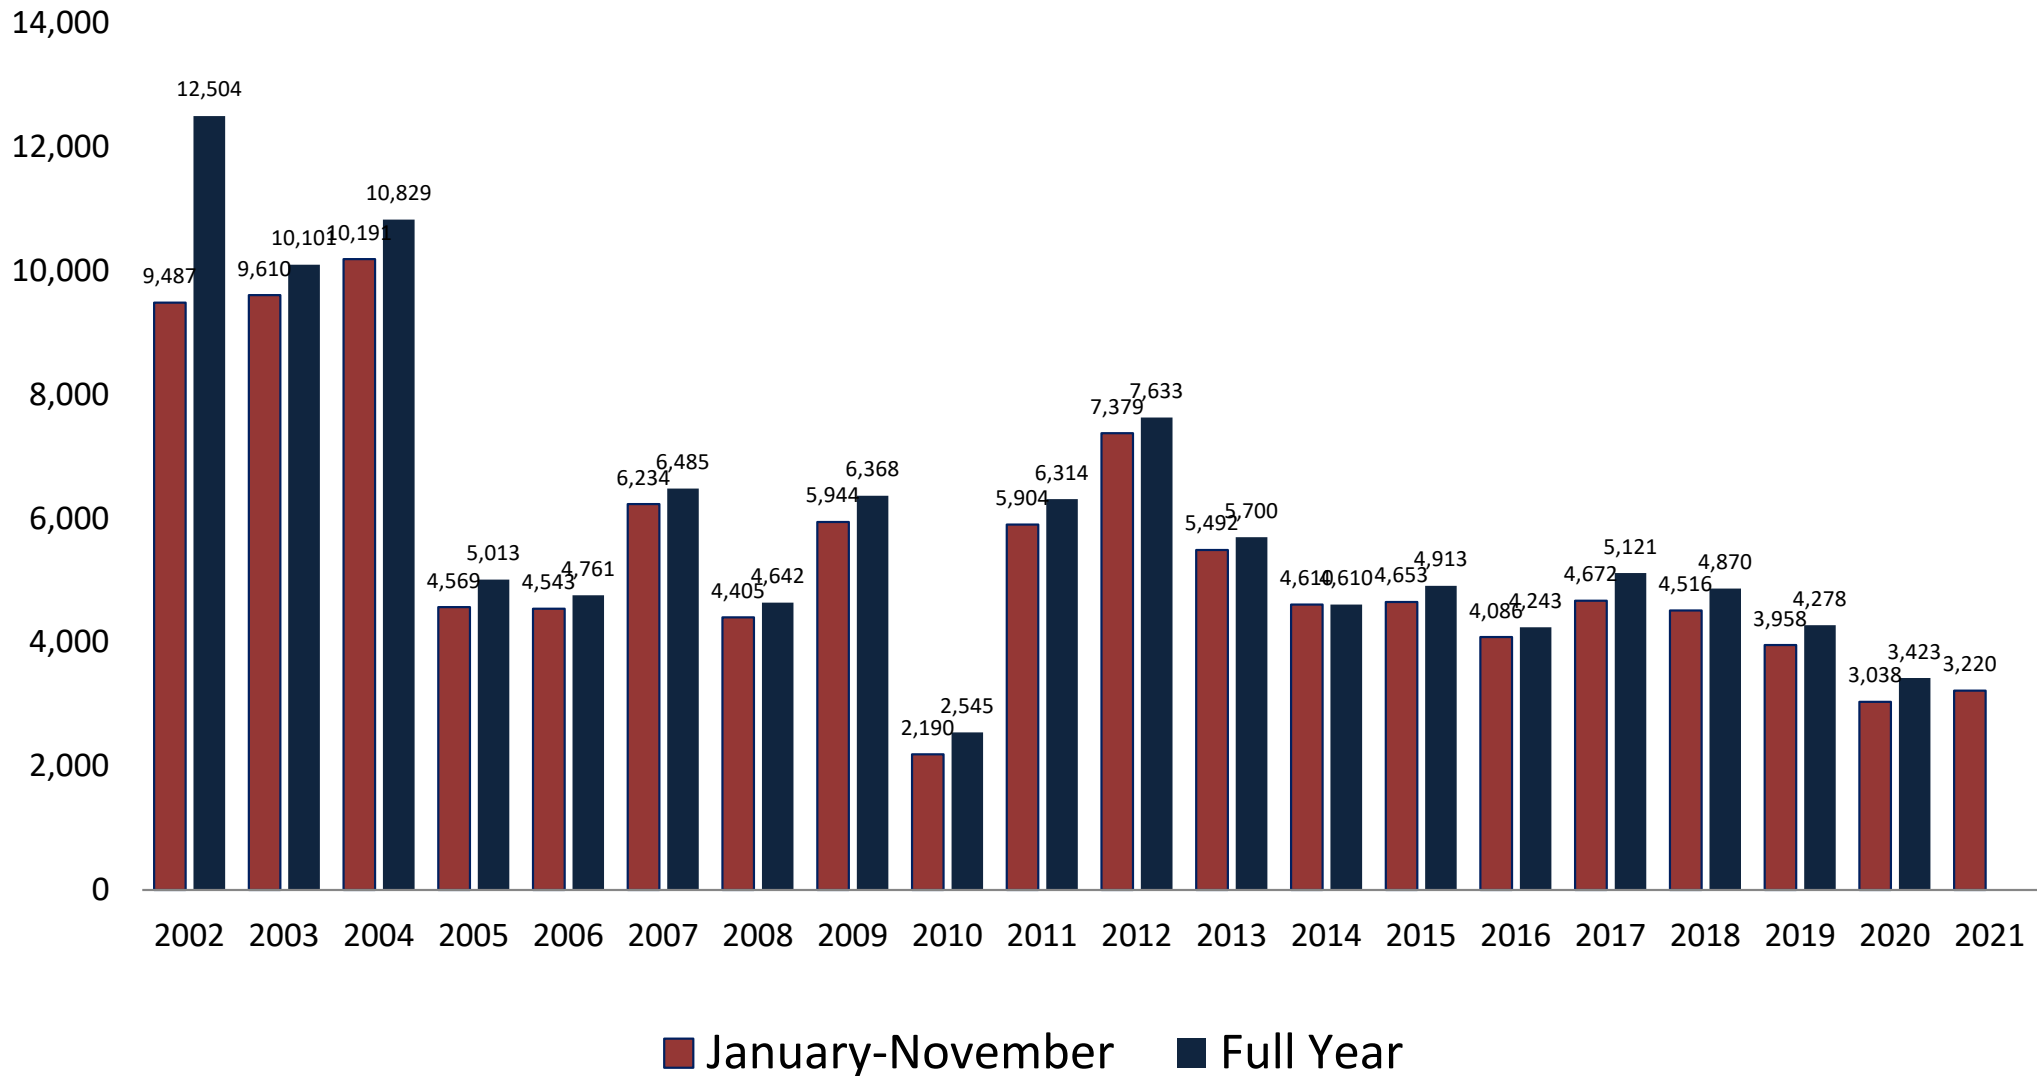

# Landings in January-November Account for Between 85 and 94 Percent of the Total Annual Harvest on the West Coast of Florida

**W.C. Florida Landings, 2002-2021 (thousands of pounds, HLSO-weight)**

# Landings in January-November Account for Between 76 and 100 Percent of the Total Annual Harvest in Mississippi

Mississippi Landings, 2002-2021 (thousands of pounds, HLSO-weight)