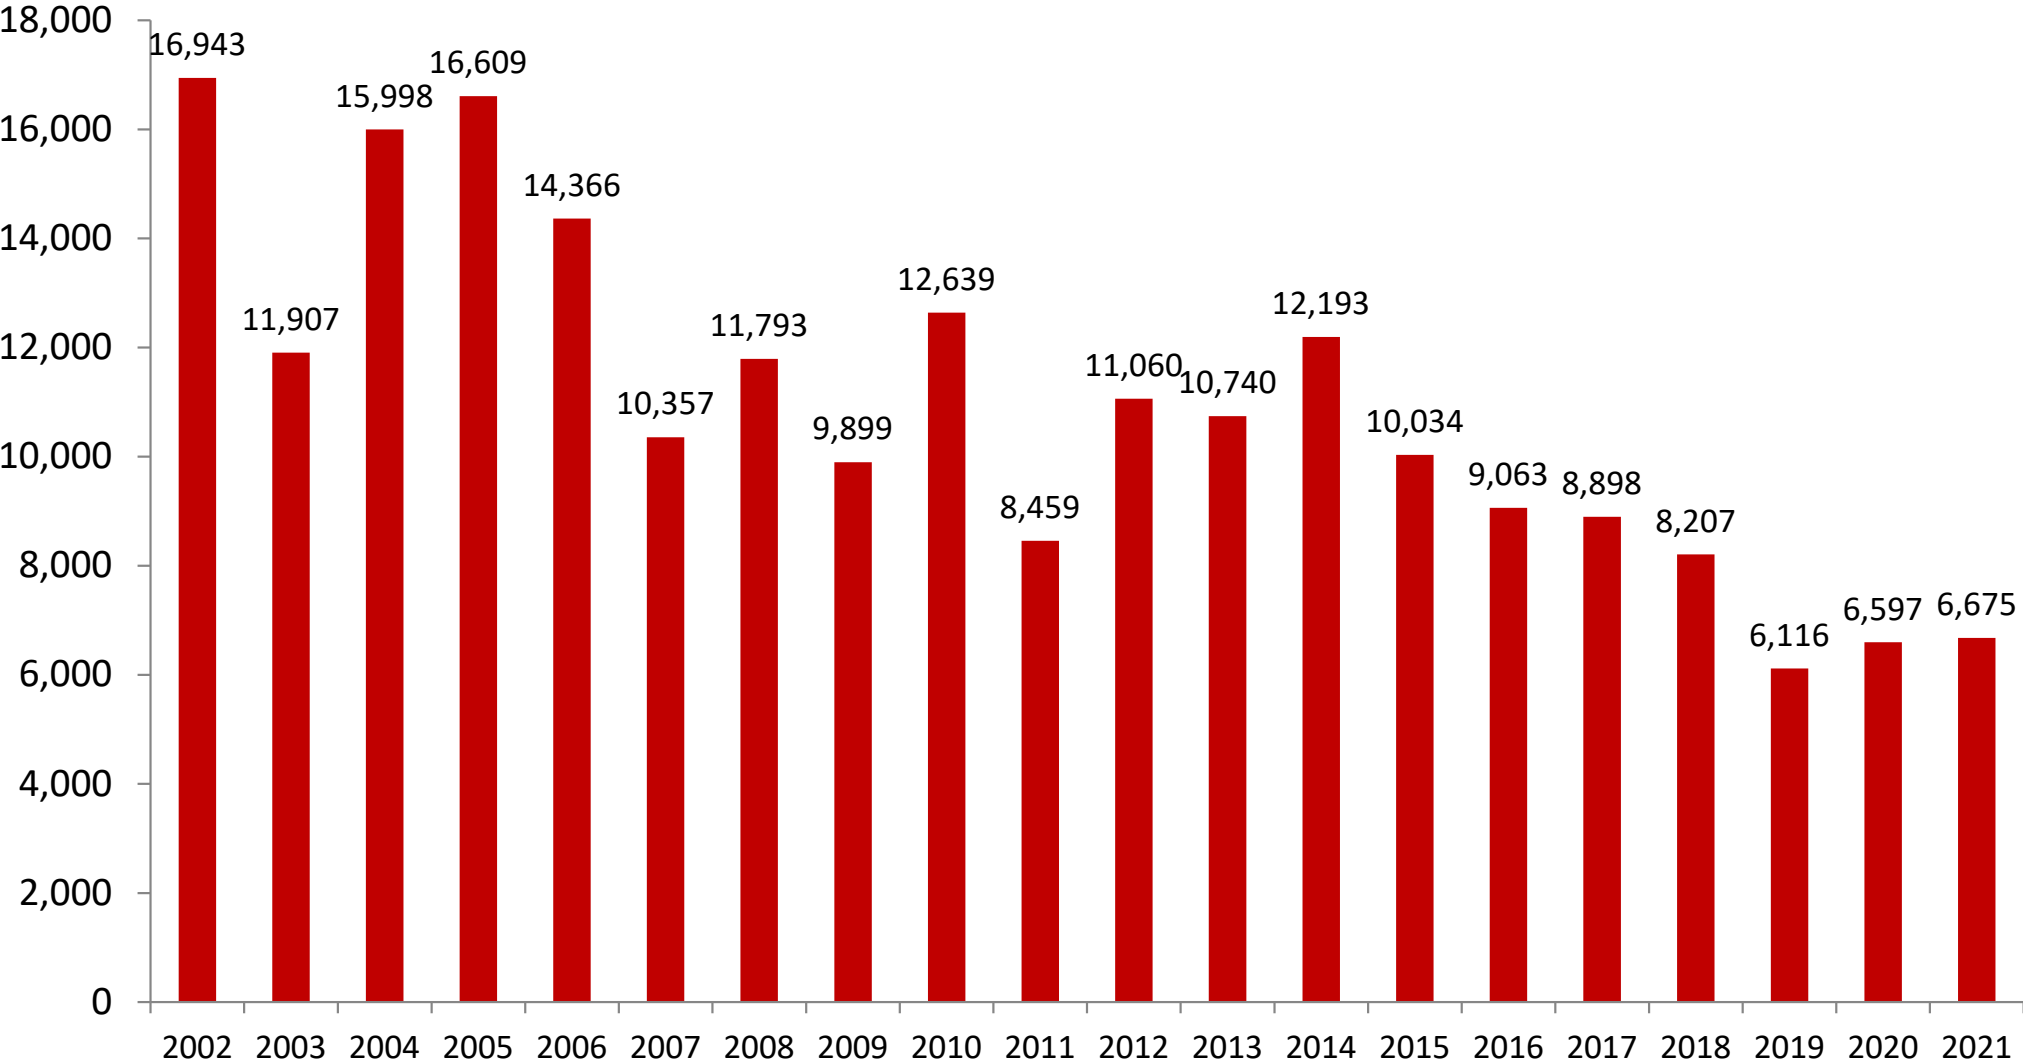

# November Landings in Texas Were 24.3% Below Historical Averages

**Texas Landings, November 2002-2021 (thousands of pounds, HLSO-weight)**

**November average for the 2002-2020 period = 3,447,384 pounds**

# November Landings on the West Coast of Florida Were 62.3% Below Historical Averages

West Coast of Florida Landings, November 2002-2021 (thousands of pounds, HLSO-weight)

**November average for the 2002-2020 period = 540,521 pounds**

# November Landings in Mississippi Were 20.6% Below Historical Averages

Mississippi Landings, November 2002-2021 (thousands of pounds, HLSO-weight)

November average for the 2002-2020 period = 469,358 pounds

# November Landings in the Gulf Were 40.1% Below Historical Averages

**Gulf Landings, November 2002-2021 (thousands of pounds, HLSO-weight)**

**November average for the 2002-2020 period = 11,151,300 pounds**