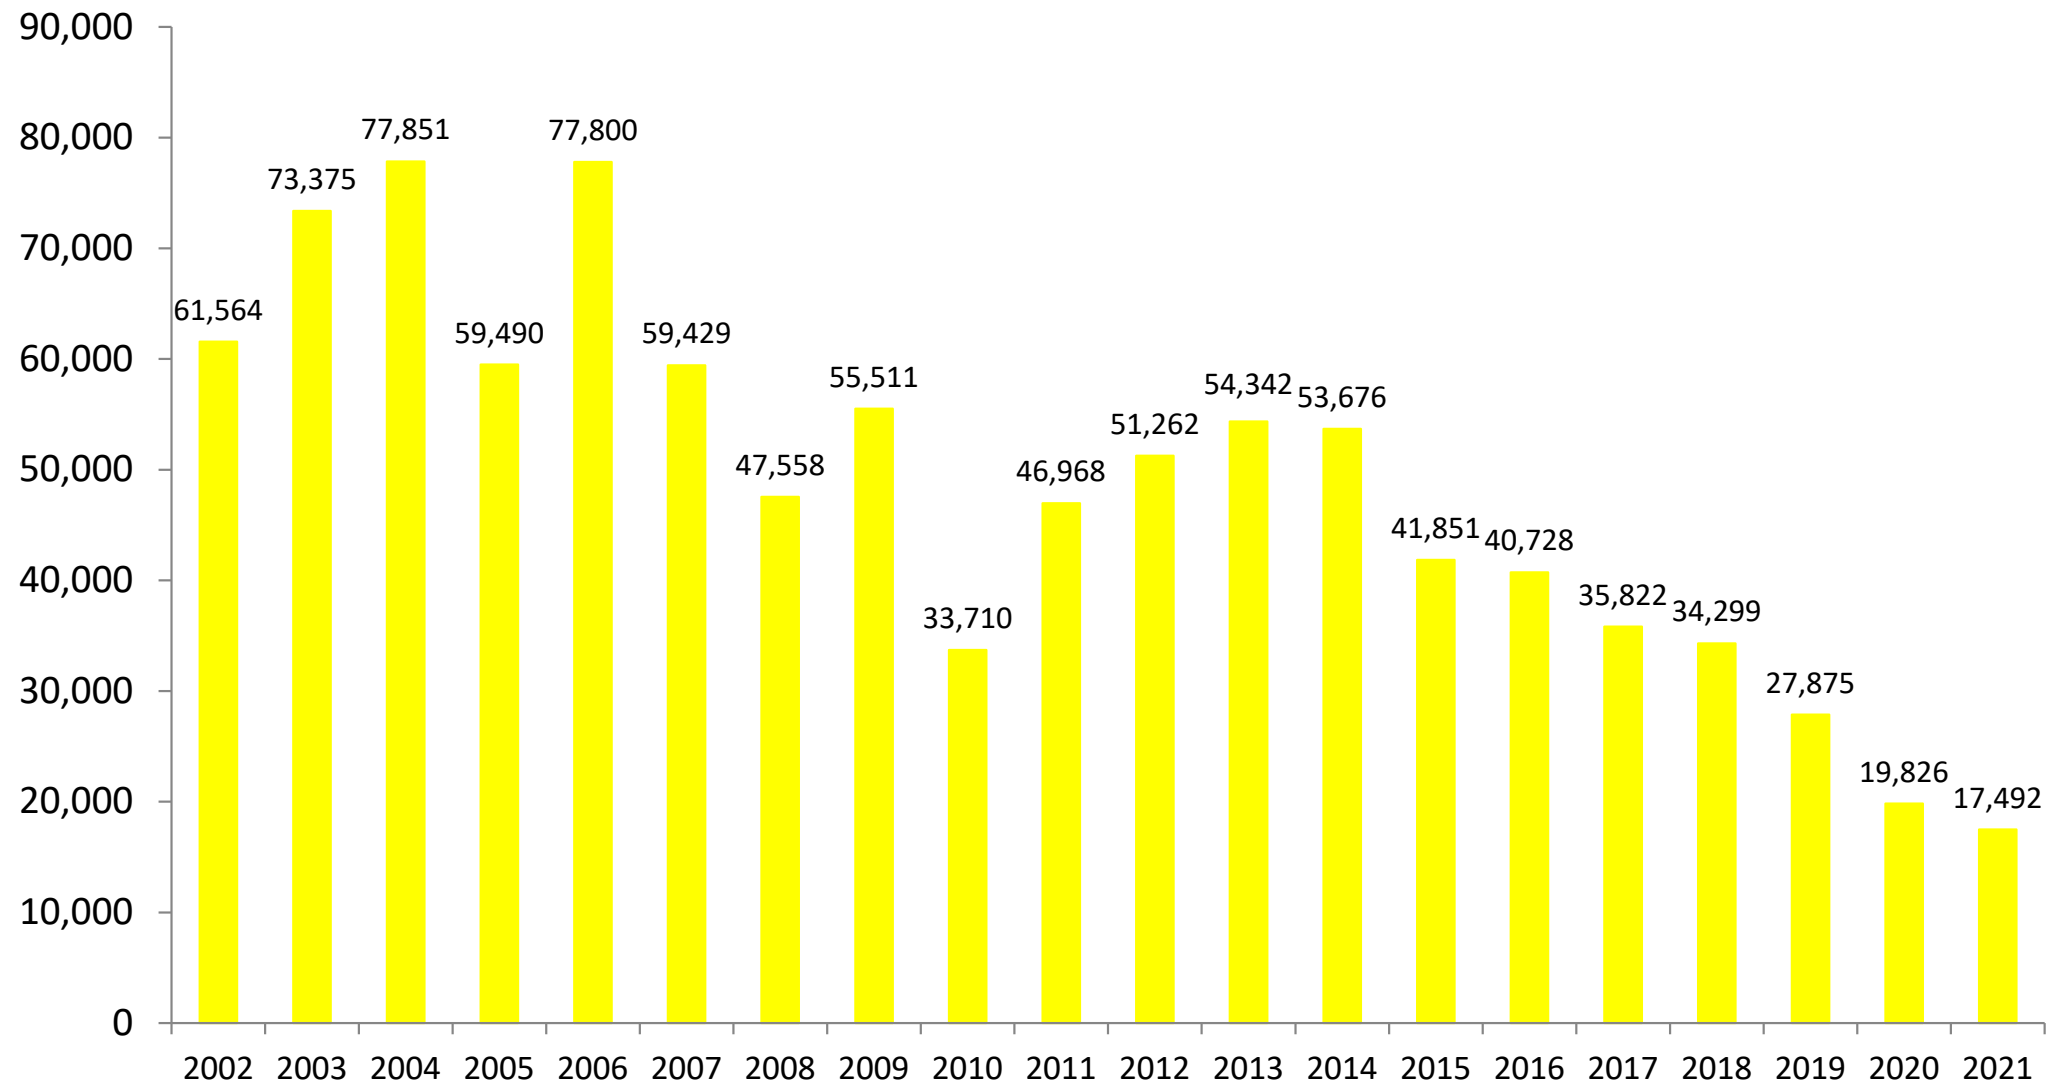

# November Landings in Mississippi Were 20.6% Below Historical Averages

Mississippi Landings, November 2002-2021 (thousands of pounds, HLSO-weight)

November average for the 2002-2020 period = 469,358 pounds

# November Landings in the Gulf Were 40.1% Below Historical Averages

**Gulf Landings, November 2002-2021 (thousands of pounds, HLSO-weight)**

**November average for the 2002-2020 period = 11,151,300 pounds**

# 2021 Landings in Louisiana Are 65.1% Below Historical Averages

Louisiana Landings, January-November 2002-2021 (thousands of pounds, HLSO-weight)

**January-November average for the 2002-2020 period = 50,154,568 pounds**

# 2021 Landings in Texas Are 8.8% Below Historical Averages

Texas Landings, January-November 2002-2021 (thousands of pounds, HLSO-weight)

January-November average for the 2002-2020 period = 36,096,842 pounds